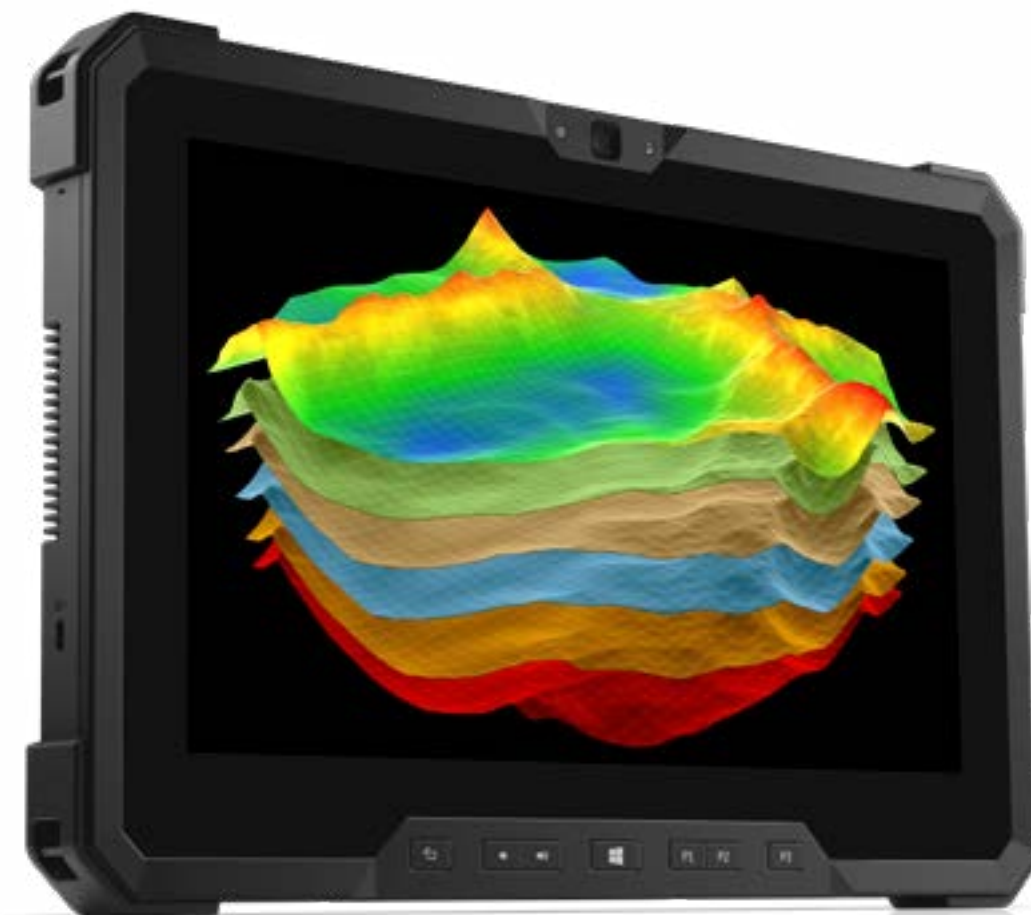

Upstream Exploration & Production Field Solutions

Dell Latitude 7220 and 7220EX Rugged Extreme Tablet

Dell Rugged Solutions are exploration and field ready, providing reliable uptime and helping you work in the most challenging environments.

Rugged For the Real World: You can't slow down when the job is tough. No matter what challenges the world throws at you, handle them with confidence. Latitude Rugged means extreme durability for world-class reliability in rough conditions.

Productivity Anywhere: You need to stay productive and work efficiently even when the elements are working against you. Latitude Rugged is designed for the way you work with features like outdoor-readable displays, glove-capable touch, legacy IO capability and advanced wireless connectivity.

Business Class Control: The Dell Latitude Rugged portfolio allows you to take your business to the world's most challenging job sites. Latitude Rugged systems keep you in control of your technology with the same industry-leading security, manageability and reliability as the rest of the Dell Latitude portfolio.

Take mobility to the extreme

Easier to carry: A tablet built to lighten your load on the job weighing in at only 2.82 lbs. With optional straps, handles and docking solutions, we can deliver maximum mobility to keep up with you.

Work anywhere: Whether it's the shop floor, a forklift or the back office, you'll be confident you have the right solutions to accomplish your daily tasks without having to sacrifice performance.

Steadfast connection: Optimized mobile connectivity that's 3X faster and dedicated GPS keeps you connected at the most critical moments wherever your job takes you.

Performance where you need it: Featuring the latest 8th Gen Intel® Core™ processors to power through the day.