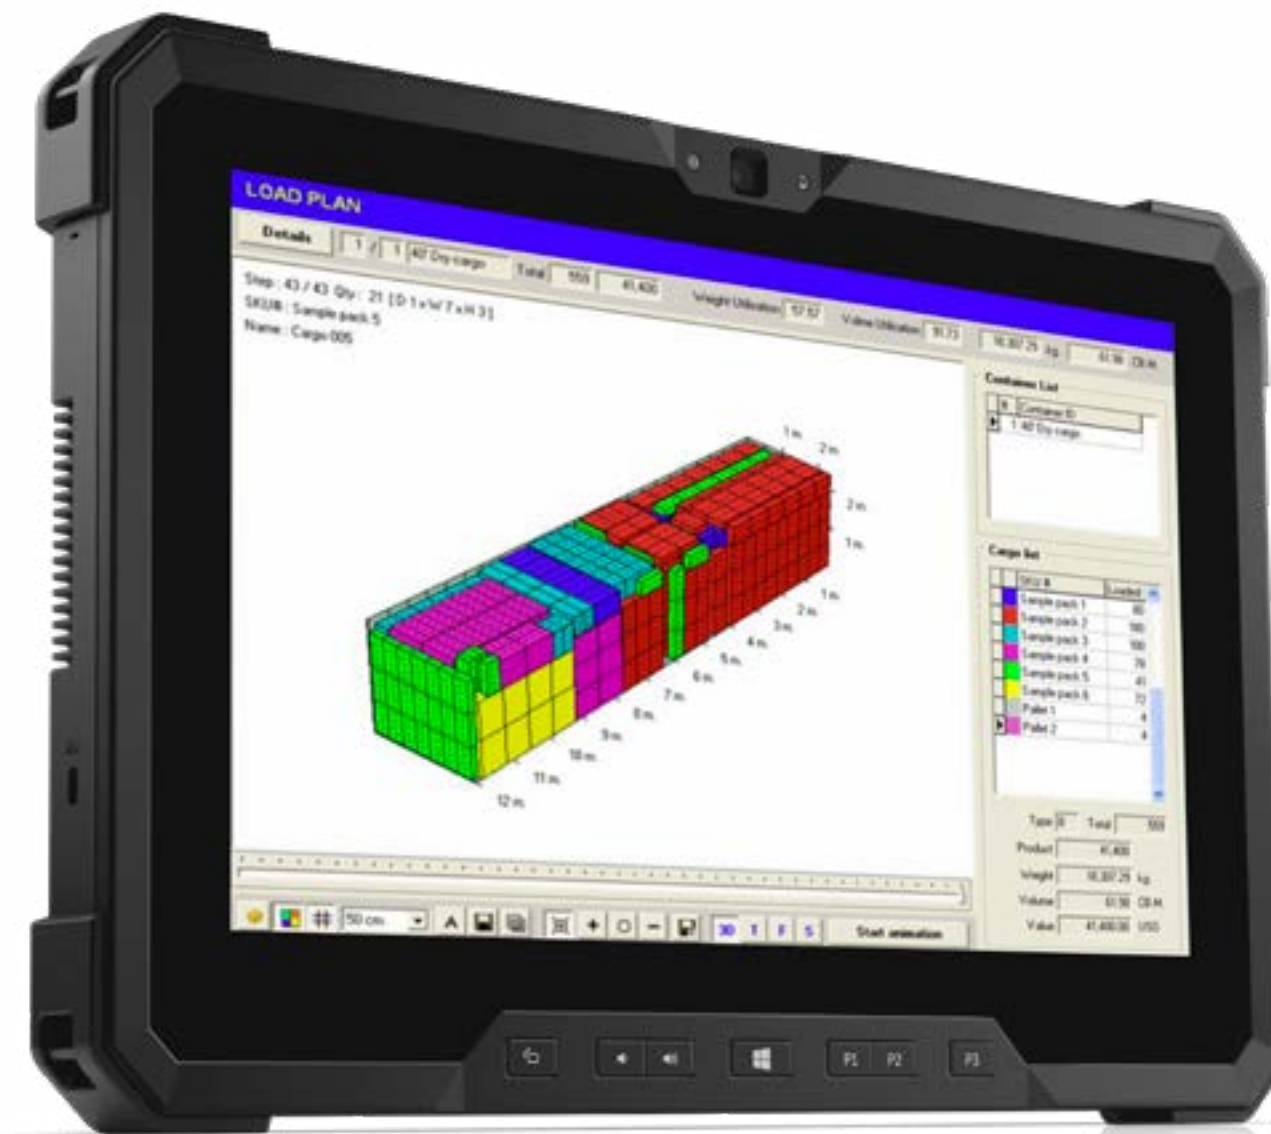

Transportation/ Logistics

Dell Latitude 7220 Rugged Extreme Tablet

Dell Rugged can help whether you are moving people or product. On-time arrivals/deliveries ensure success and profitability for you and your business.

Rugged For the Real World: You can't slow down when the job is tough. No matter what challenges the world throws at you, handle them with confidence. Latitude Rugged means extreme durability for world-class reliability in rough conditions.

Productivity Anywhere: You need to stay productive and work efficiently even when the elements are working against you. Latitude Rugged is designed for the way you work with features like outdoor-readable displays, glove-capable touch, legacy IO capability and advanced wireless connectivity.

Business Class Control: The Dell Latitude Rugged portfolio allows you to take your business to the world's most challenging job sites. Latitude Rugged systems keep you in control of your technology with the same industry-leading security, manageability and reliability as the rest of the Dell Latitude portfolio.