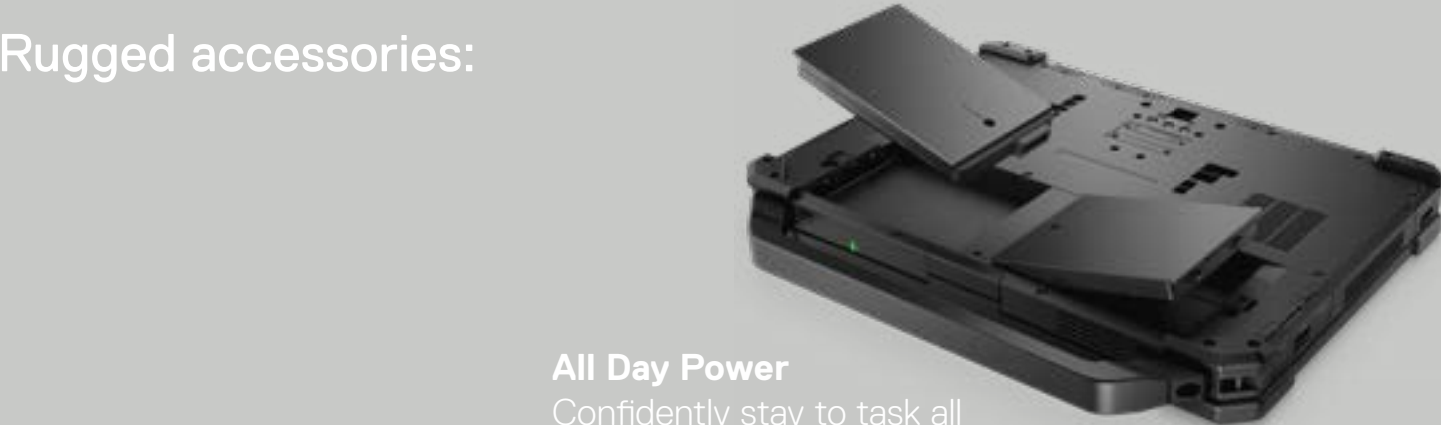

Rugged accessories: