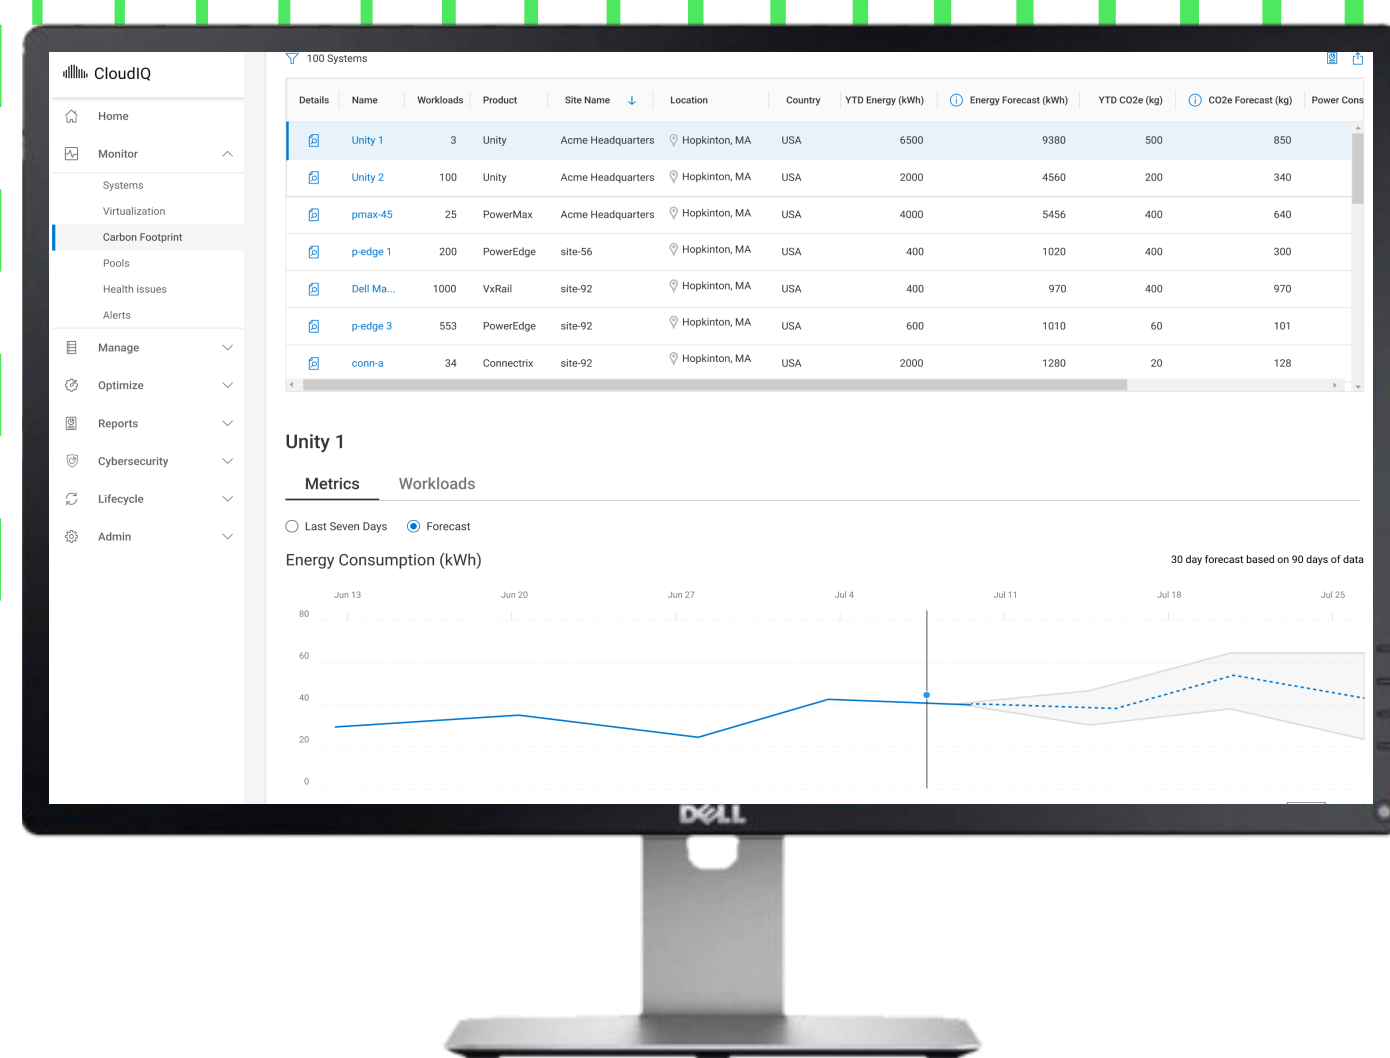

Plan Ahead with Sustainability Trends

- Forecast energy usage & use phase carbon footprint at system & workload levels
- See organization level trends & year-to-year comparisons
- Understand server load & storage capacity in context with energy usage