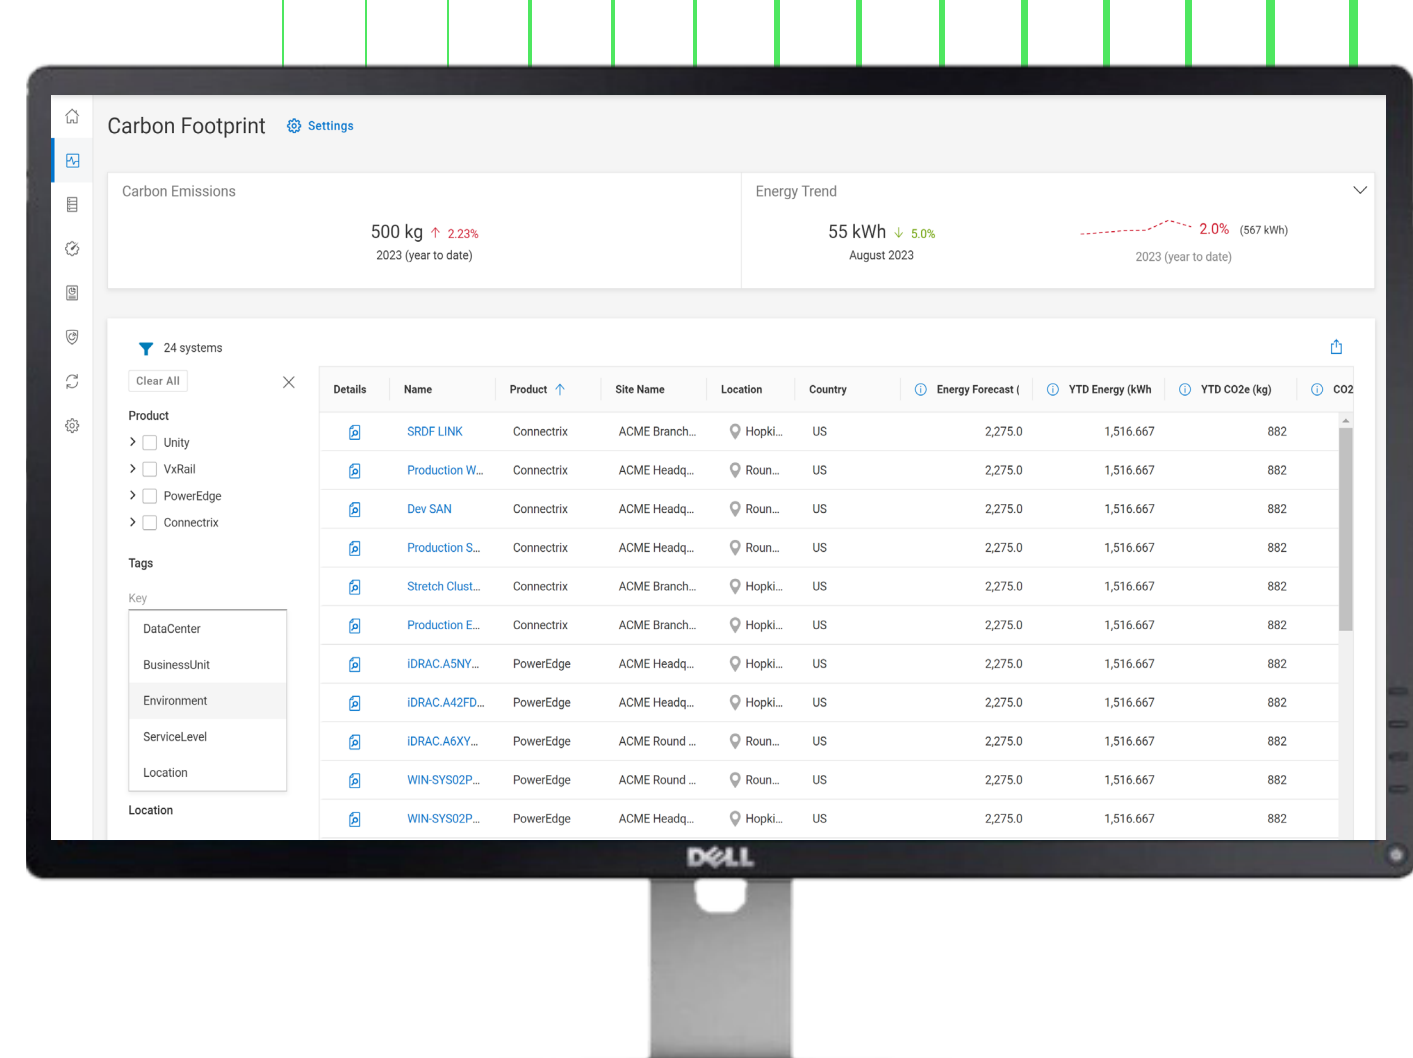

Improve Sustainability Productivity

- Eliminate manual tracking & reporting with continuous, automated monitoring & calculation
- Export data to spreadsheets; customize, schedule, export & share reports
- Integrate data with other applications through REST API to improve cross-operations collaboration & automate actions to help you meet your sustainability goals