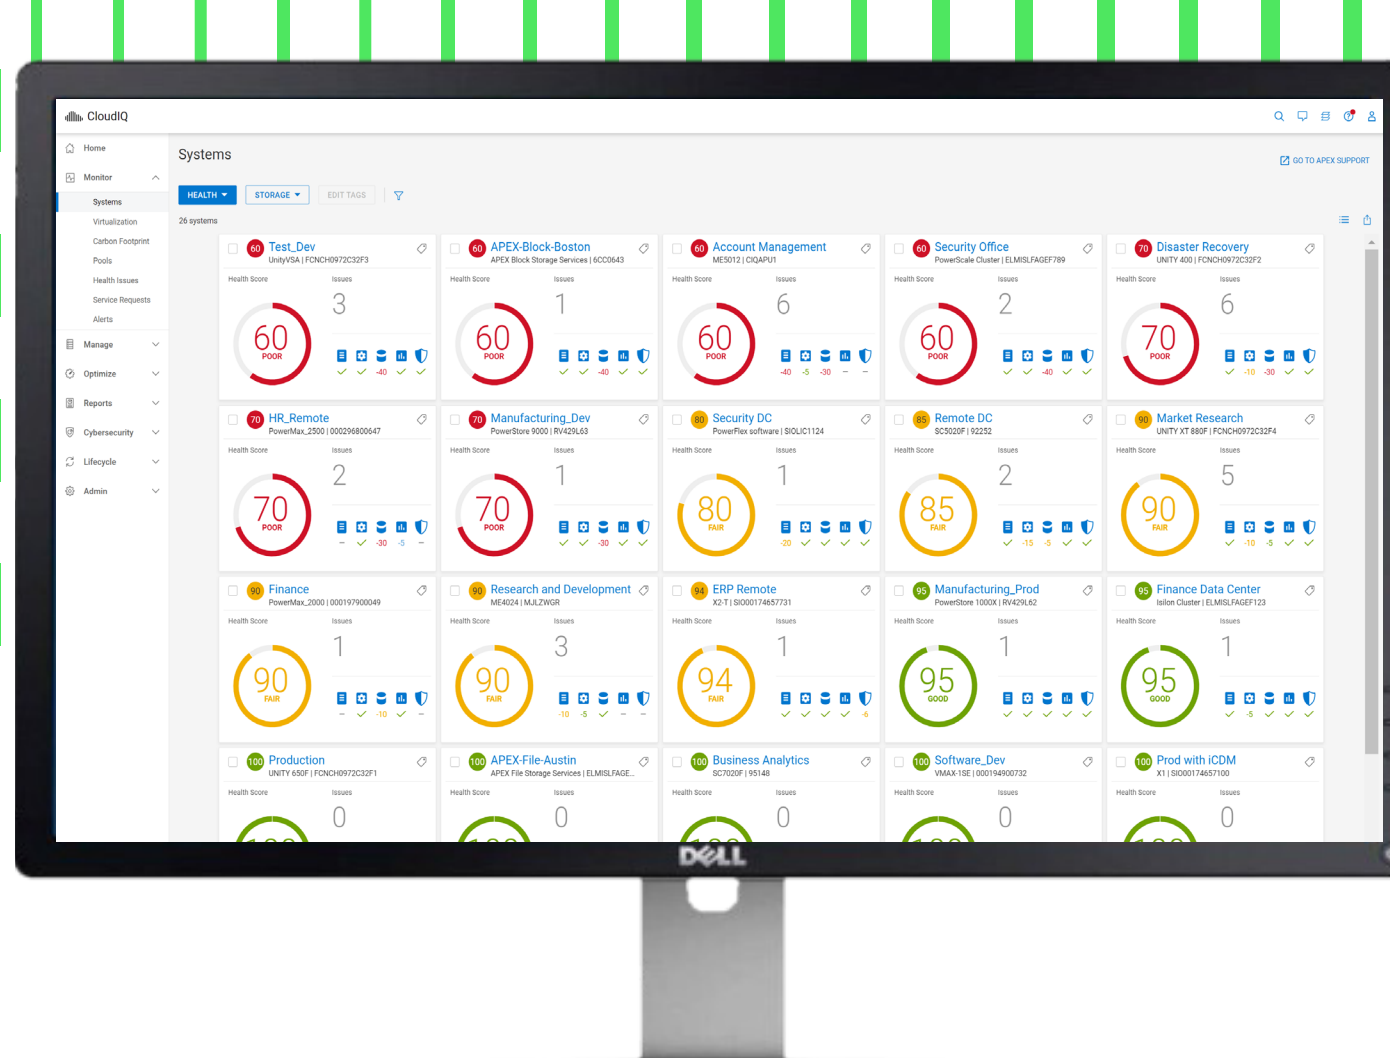

### Reduce Risk of Missing Sustainability Goals

- Track energy usage & use phase carbon footprint at organization, system & workload levels
- Assure accurate calculation with IEA\* CO<sub>2</sub>e emission factors & standard PUE\*\* ratio or customize them yourself
- See power usage anomalies

### Plan Ahead with Sustainability Trends

- Forecast energy usage & use phase carbon footprint at system & workload levels
- See organization level trends & year-to-year comparisons
- Understand server load & storage capacity in context with energy usage

### Improve Sustainability Productivity

- Eliminate manual tracking & reporting with continuous, automated monitoring & calculation
- Export data to spreadsheets; customize, schedule, export & share reports
- Integrate data with other applications through REST API to improve cross-operations collaboration & automate actions to help you meet your sustainability goals

### Make Informed Sustainability Decisions

- Combine system sustainability, health, capacity, performance & cybersecurity insights to help you reduce your IT & carbon footprint
- Track system & workload efficiency to know when & where to optimize, consolidate & reclaim workloads and resources
- Track & forecast system emissions to know when & where to refresh with modern, energy-efficient technology