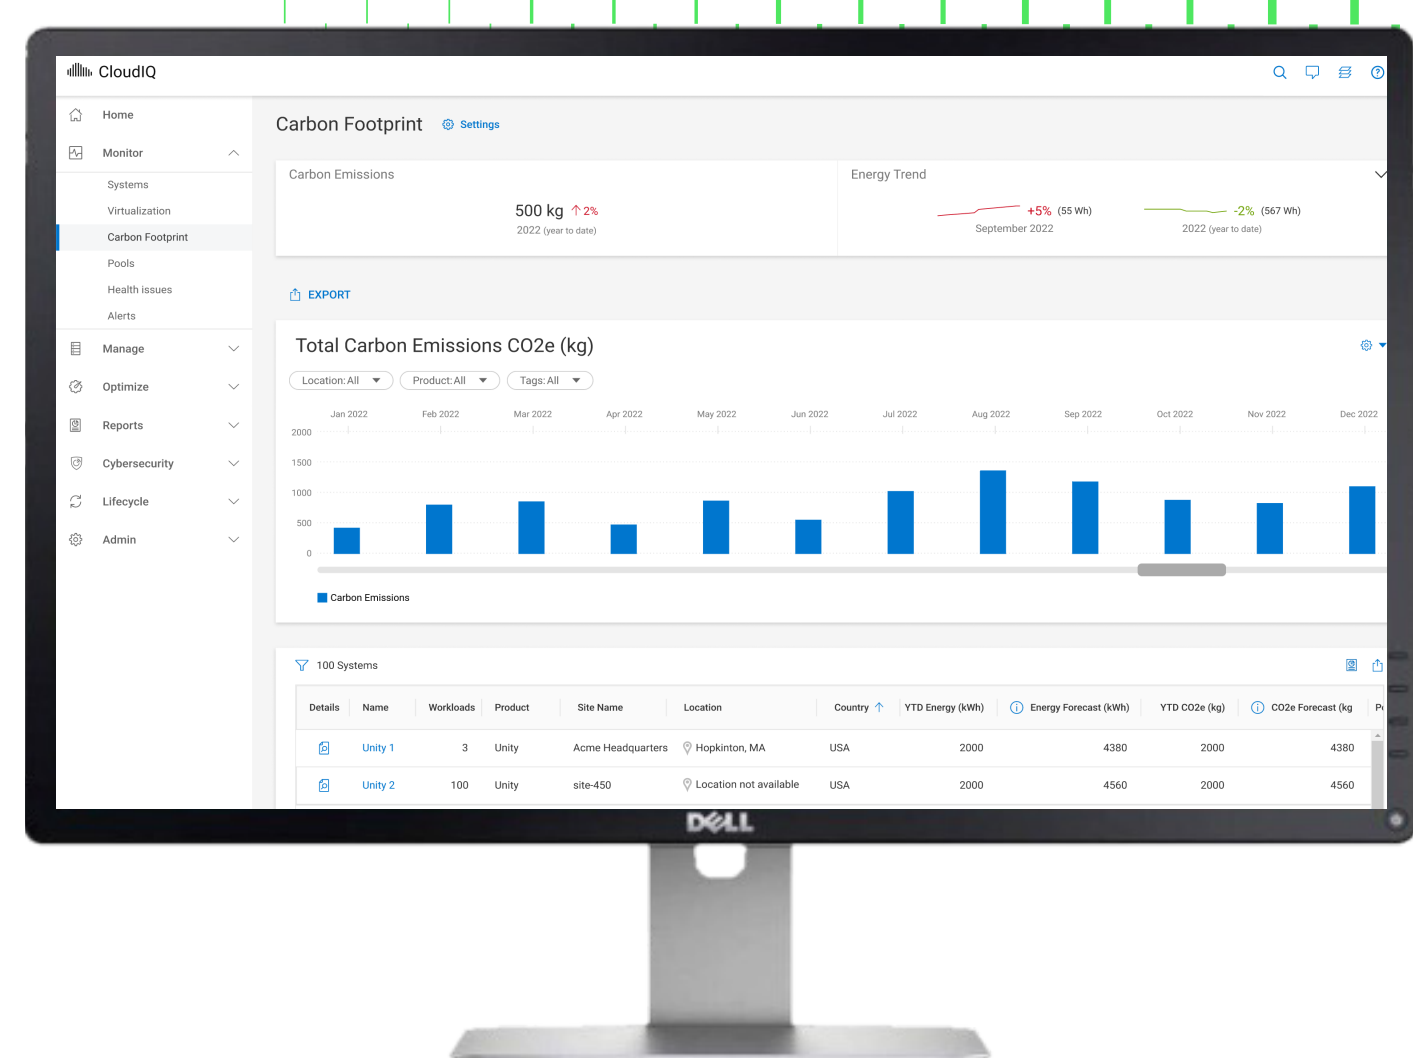

CloudIQ: Intelligent Insights for Better Sustainability Decisions

Reduce Risk of Missing Sustainability Goals

- Track energy usage & use phase carbon footprint at organization, system & workload levels
- Assure accurate calculation with IEA* CO₂e emission factors & standard PUE** ratio or customize them yourself
- See power usage anomalies

*International Energy Agency
**Power Usage Effectiveness