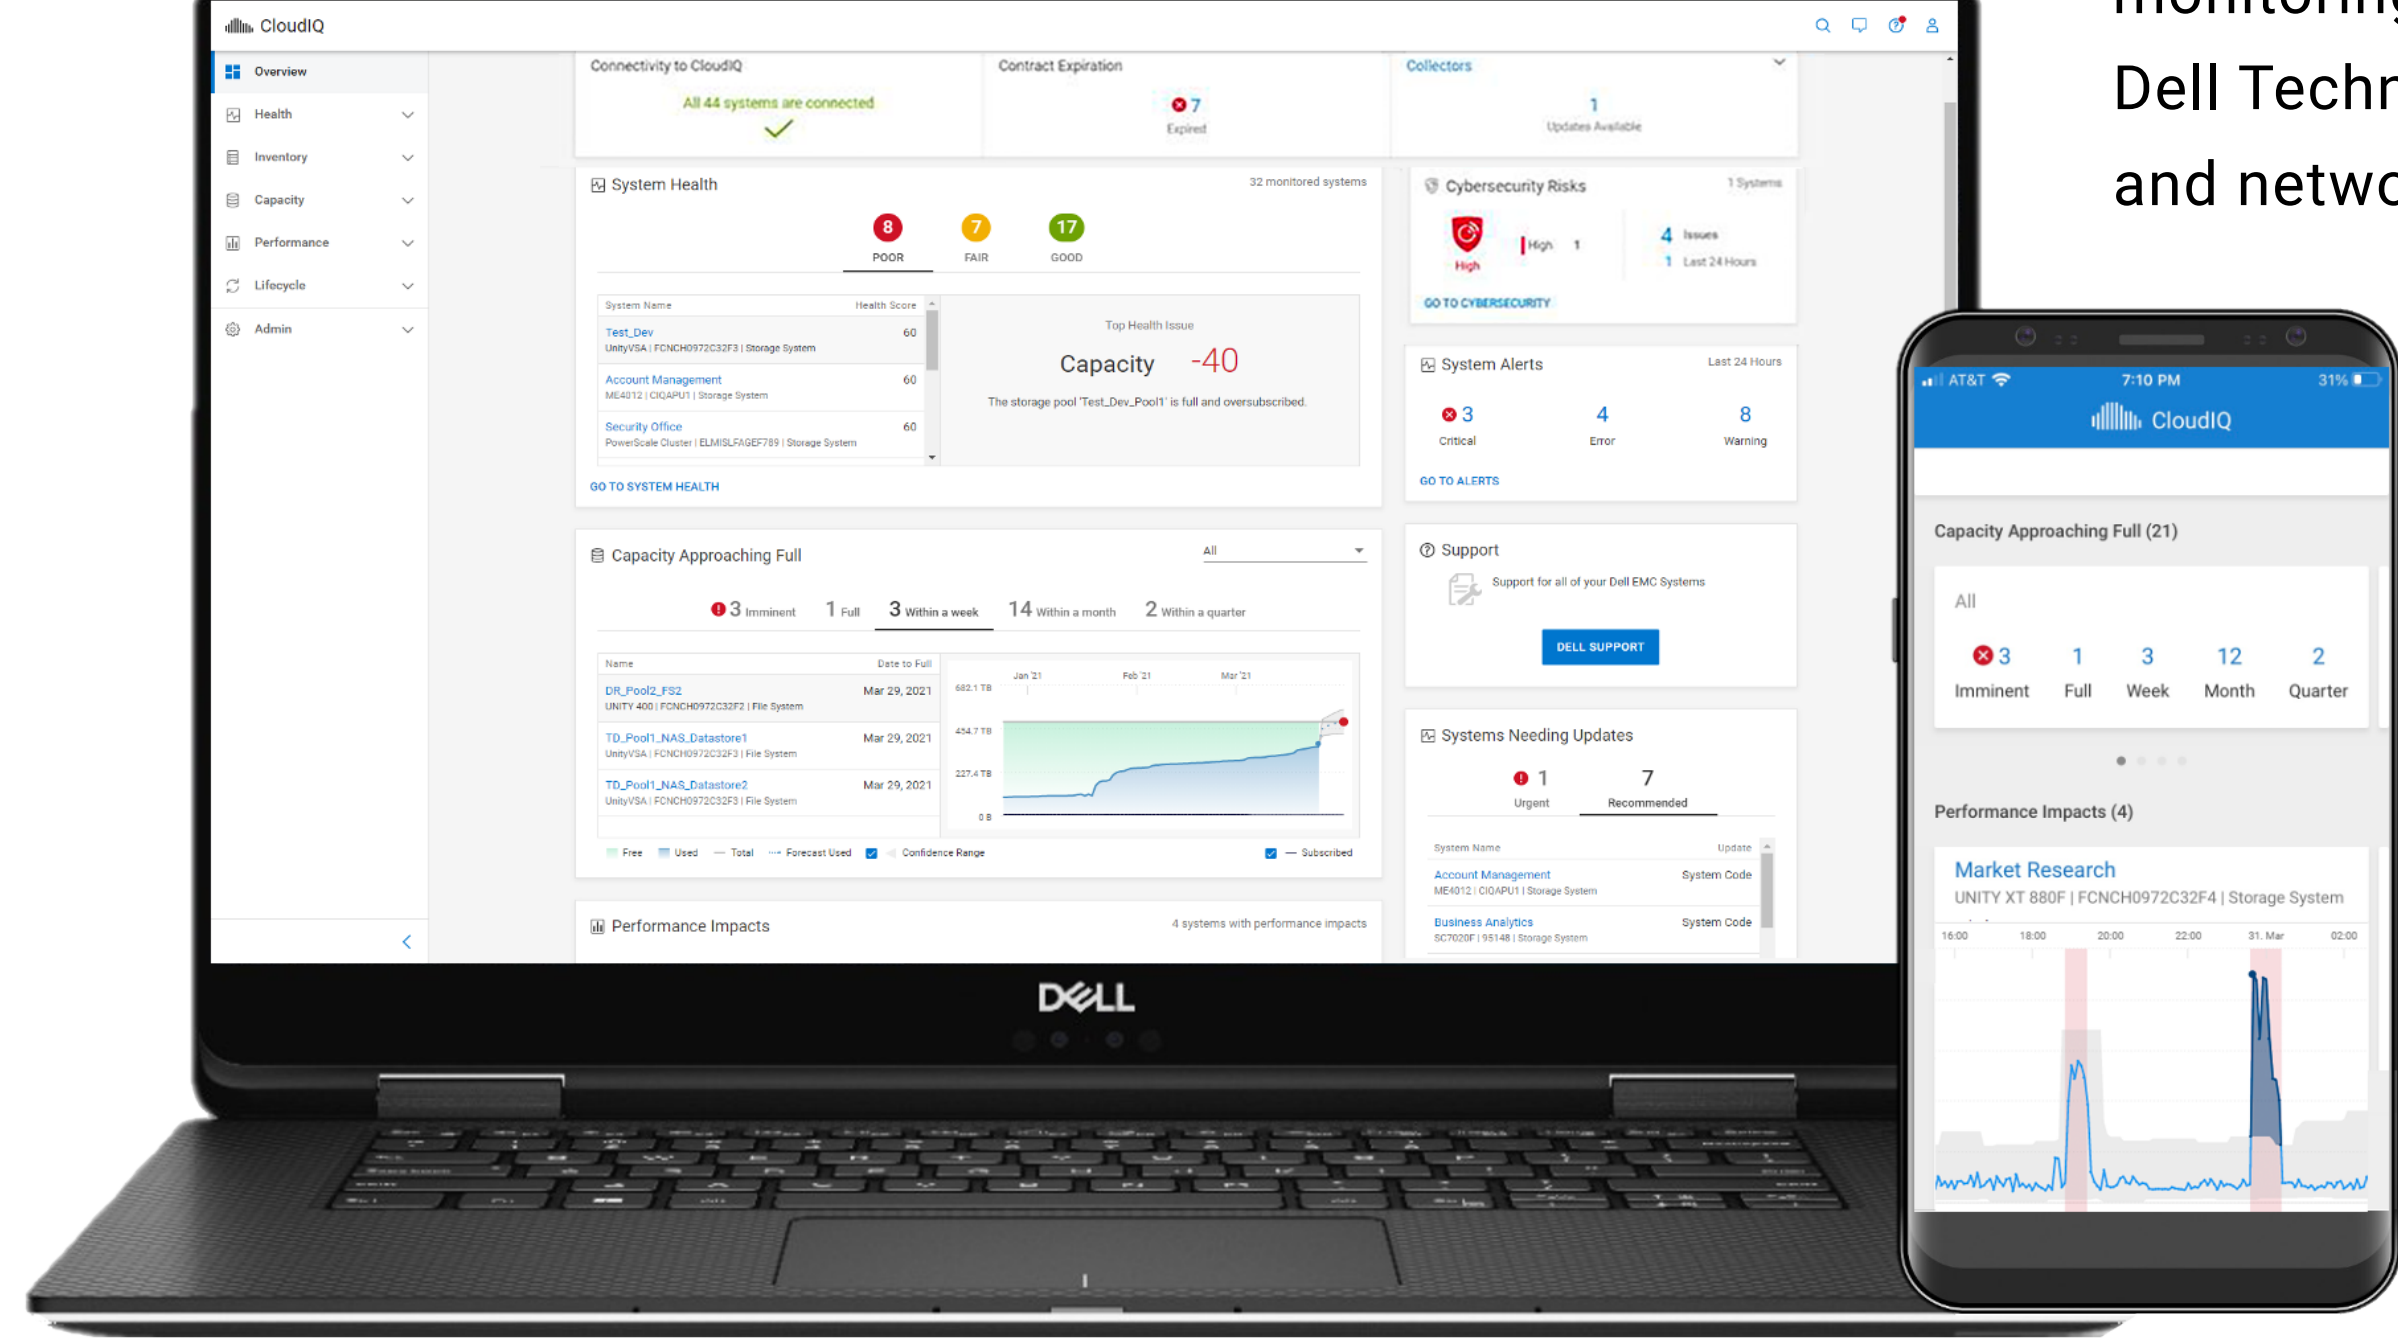

## Accelerate environmental IT initiatives and achieve sustainability goals with CloudIQ – AIOps for Intelligent Infrastructure insights

CloudIQ – AI/ML-based energy and use phase carbon footprint monitoring and forecasting for Dell Technologies server, storage and network infrastructure.

CloudIQ combines IT infrastructure energy and emissions tracking and forecasting with IT infrastructure analytics, so you can make informed decisions about consolidating workloads and refreshing technology for energy efficiency to reduce IT and carbon footprint.