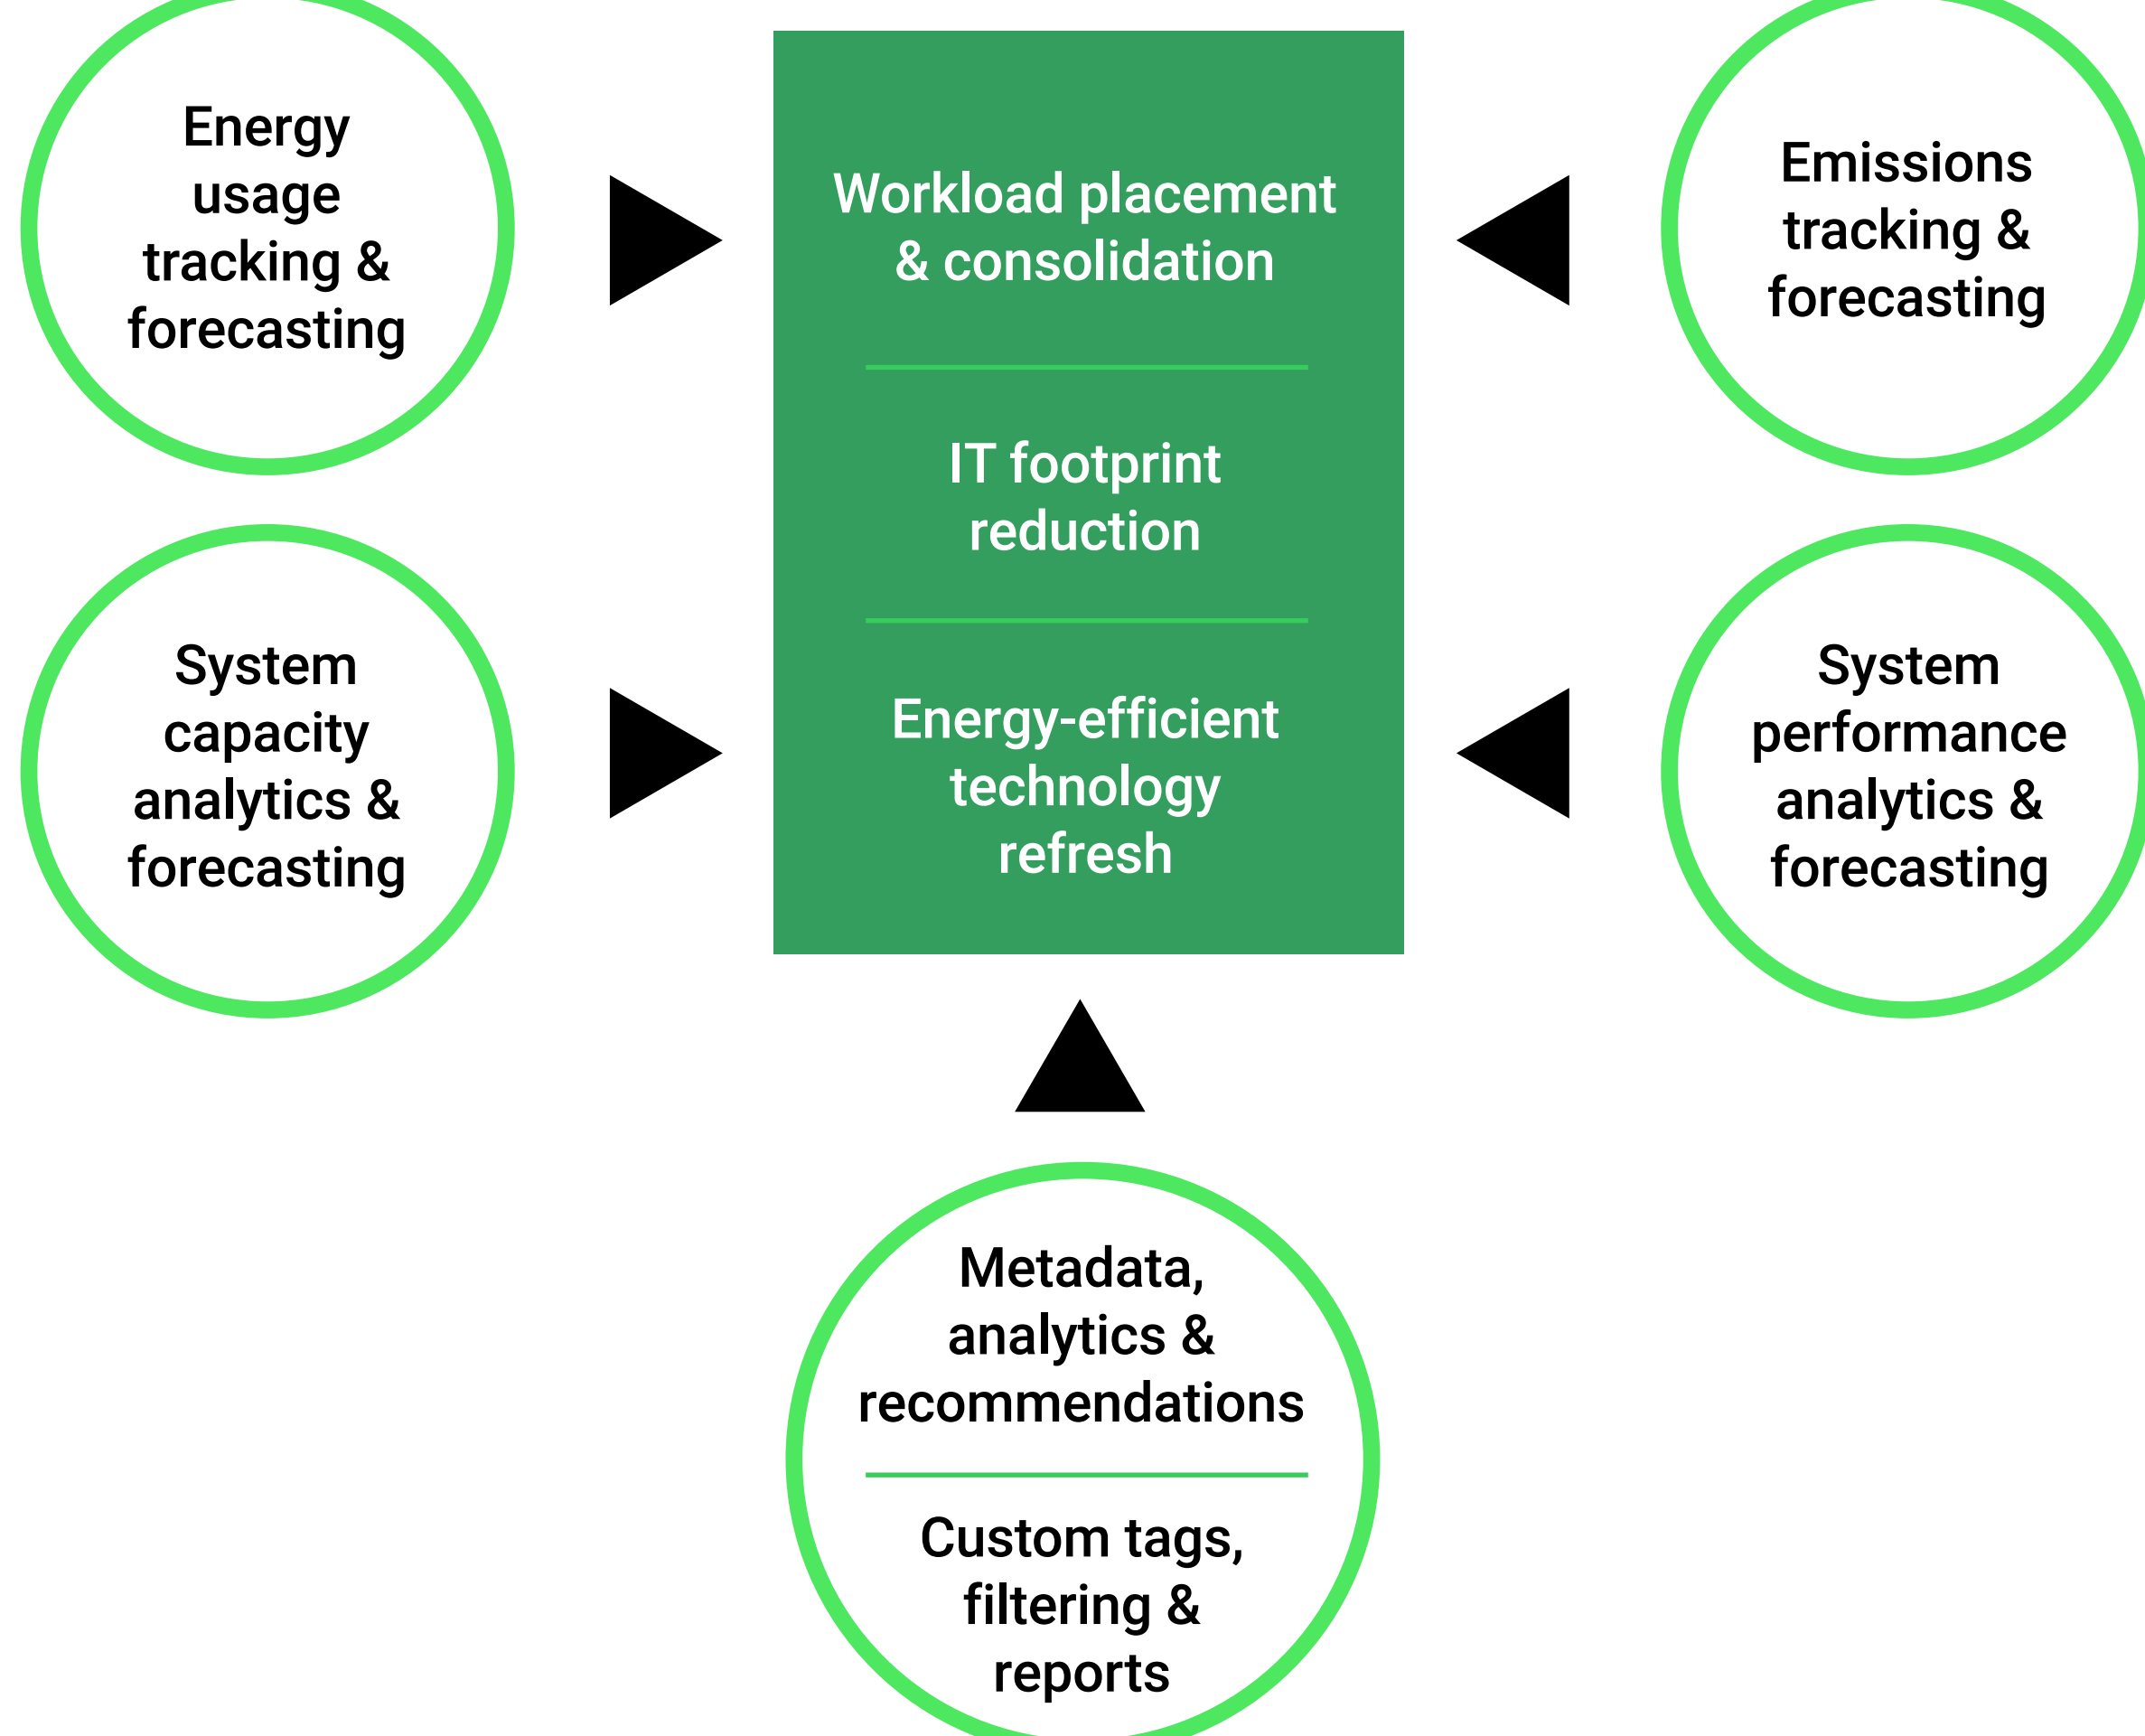

CloudIQ: Intelligent Insights for Better Sustainability Decisions

Reduce Risk of Missing Sustainability Goals

- Track energy usage & use phase carbon footprint at organization, system & workload levels
- Assure accurate calculation with IEA* CO₂e emission factors & standard PUE** ratio or customize them yourself
- See power usage anomalies

*International Energy Agency
**Power Usage Effectiveness