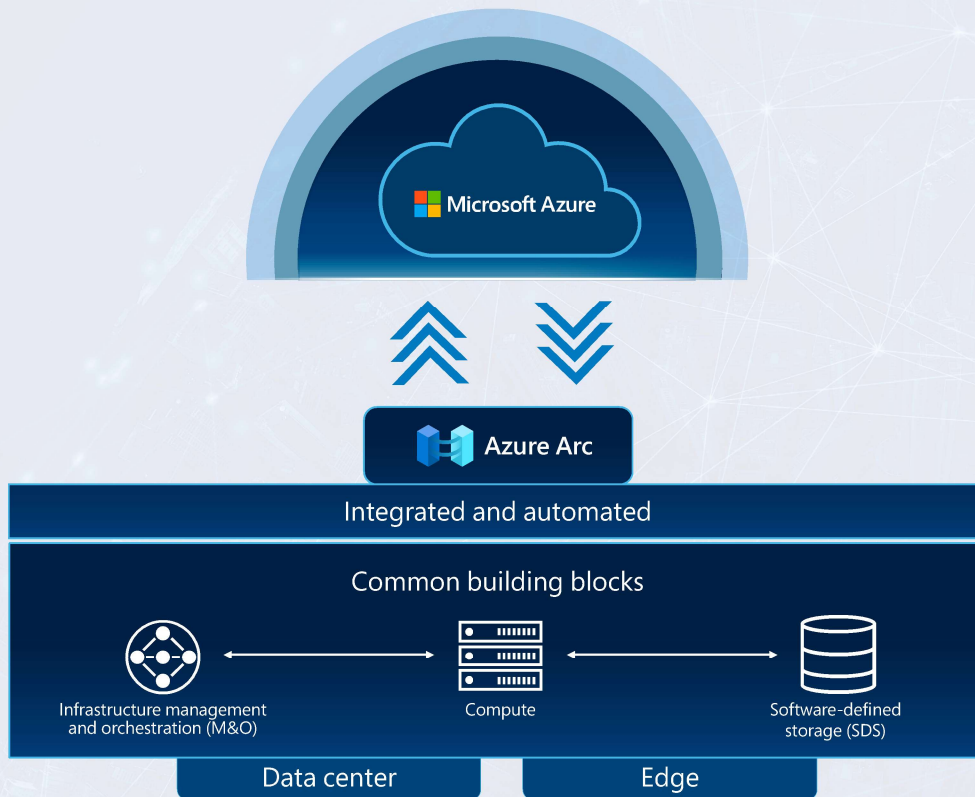

### Barriers to Innovation with Multicloud

**Management complexity**

**Limited multicloud visibility**

**Unpredictable cloud costs**

**Skills gaps**

**Inconsistent security and compliance**

# Unlock Innovation Across Azure Hybrid Cloud

Extend your Azure cloud deployments on premises with Dell APEX Cloud Platform for Microsoft Azure, a purpose-built integrated platform that delivers a consistent management experience across clouds. This platform is collaboratively built with Microsoft to optimize the Azure hybrid cloud experience for enterprises.

Through extensive integrations and numerous automations, the platform empowers IT organizations to bridge the cloud divide and unleash application value while hardening security and governance.

APEX Cloud Platform for Azure is built collaboratively with Microsoft for optimizing Azure hybrid cloud.

## Bridge the Cloud Divide

Dell APEX Cloud Platform Foundation Software provides deep, cross-layer integrations and intelligent automation that simplify initial deployments and cluster creation, in addition to streamlining ongoing operations across the complete technology stack.