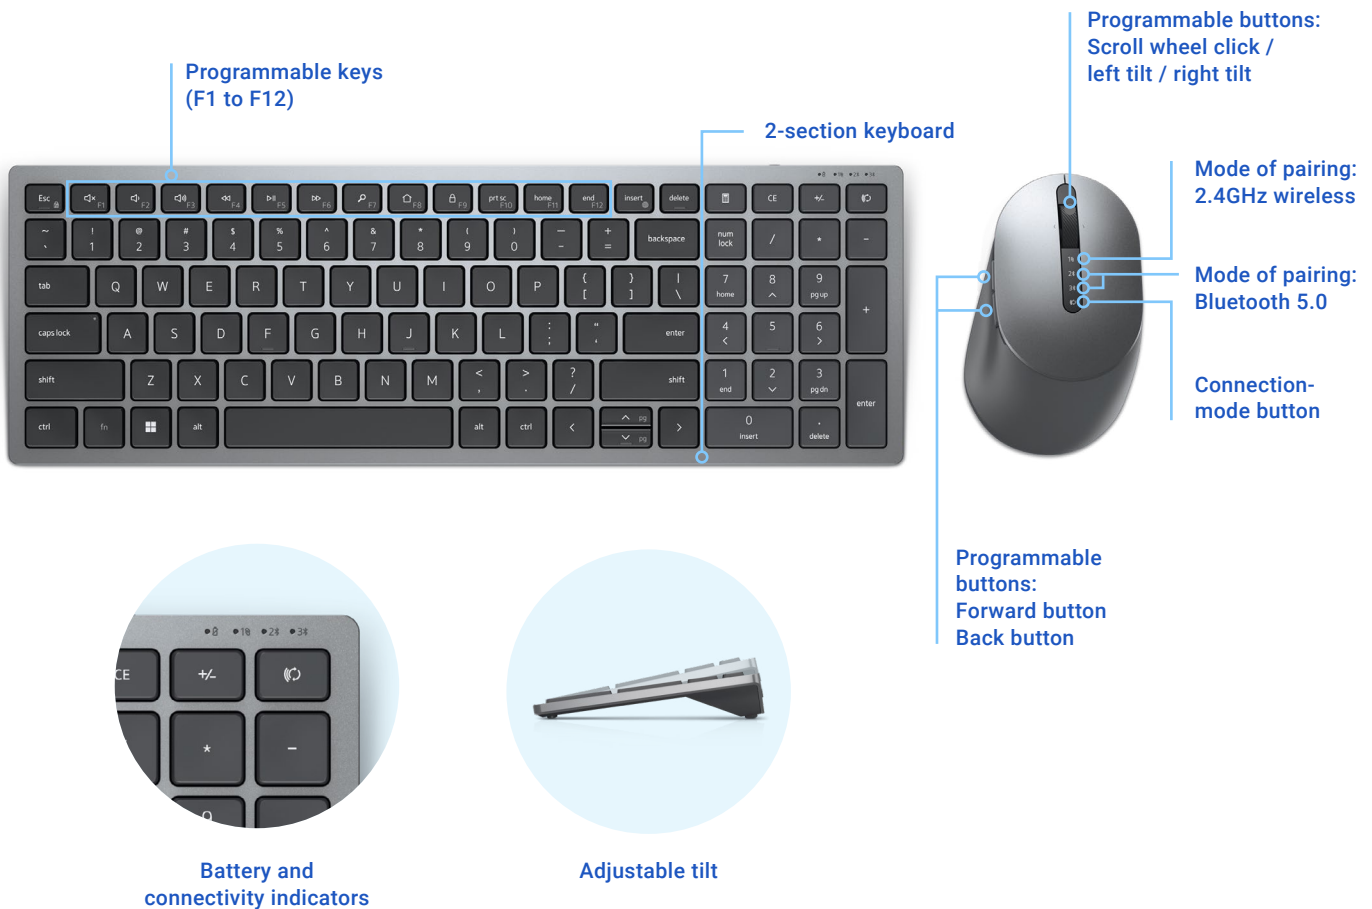

Compact design. Seamless connectivity.

Seamlessly switch between 3 devices anytime with a click of the button and enhance your productivity with its 36-month battery life.¹

Tested and certified to work seamlessly with Dell systems

128-bit AES (Advanced Encryption Standard)
encryption on keyboard helps protect your data transmission across your PCs and devices, providing you with a secure connection while typing.

Advanced Exchange Service
gets you a replacement combo shipped the next business day should your existing one become faulty within the 3-year warranty period.²

¹ Based on Dell analysis of battery life usage model calculations, Nov. 2020. Results vary depending on use, operating conditions and other factors.

² Replacement part/unit dispatched, if needed, following completion of phone/online diagnosis. Fee charged for failure to return defective unit. Availability varies.