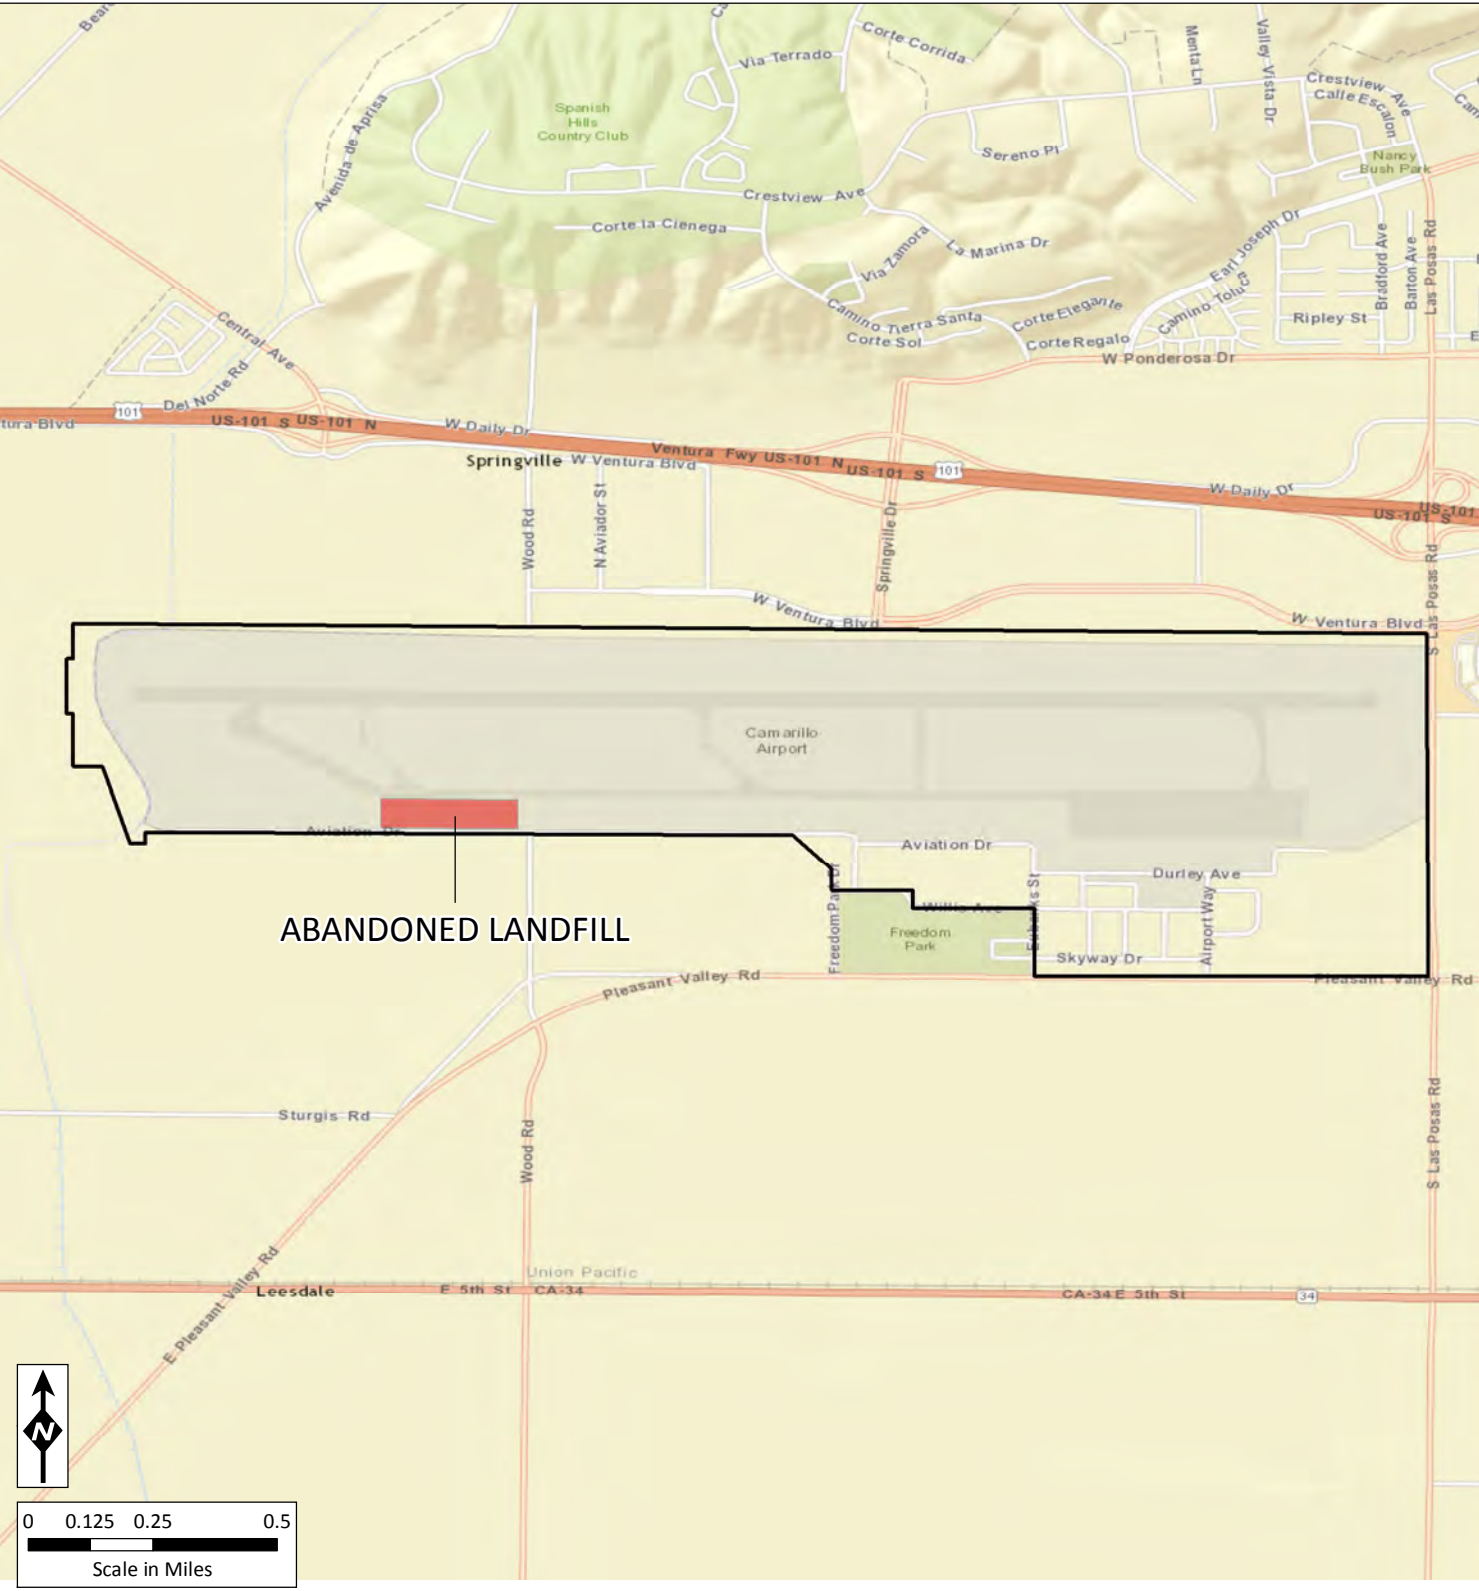

**CAMARILLO AIRPORT**  
**Abandoned Landfill**  
**FUDS Property No.: J09CA0126**  
**Project No.: 04**

**Legend**

-  Camarillo Airport Property Boundary
-  Project Boundary

**US Army Corps of Engineers**

Sources: USACE, 2014; Esri, 2015  
Filename: Camarillo\_Airport\_Abandoned\_Landfill

**ABANDONED LANDFILL**