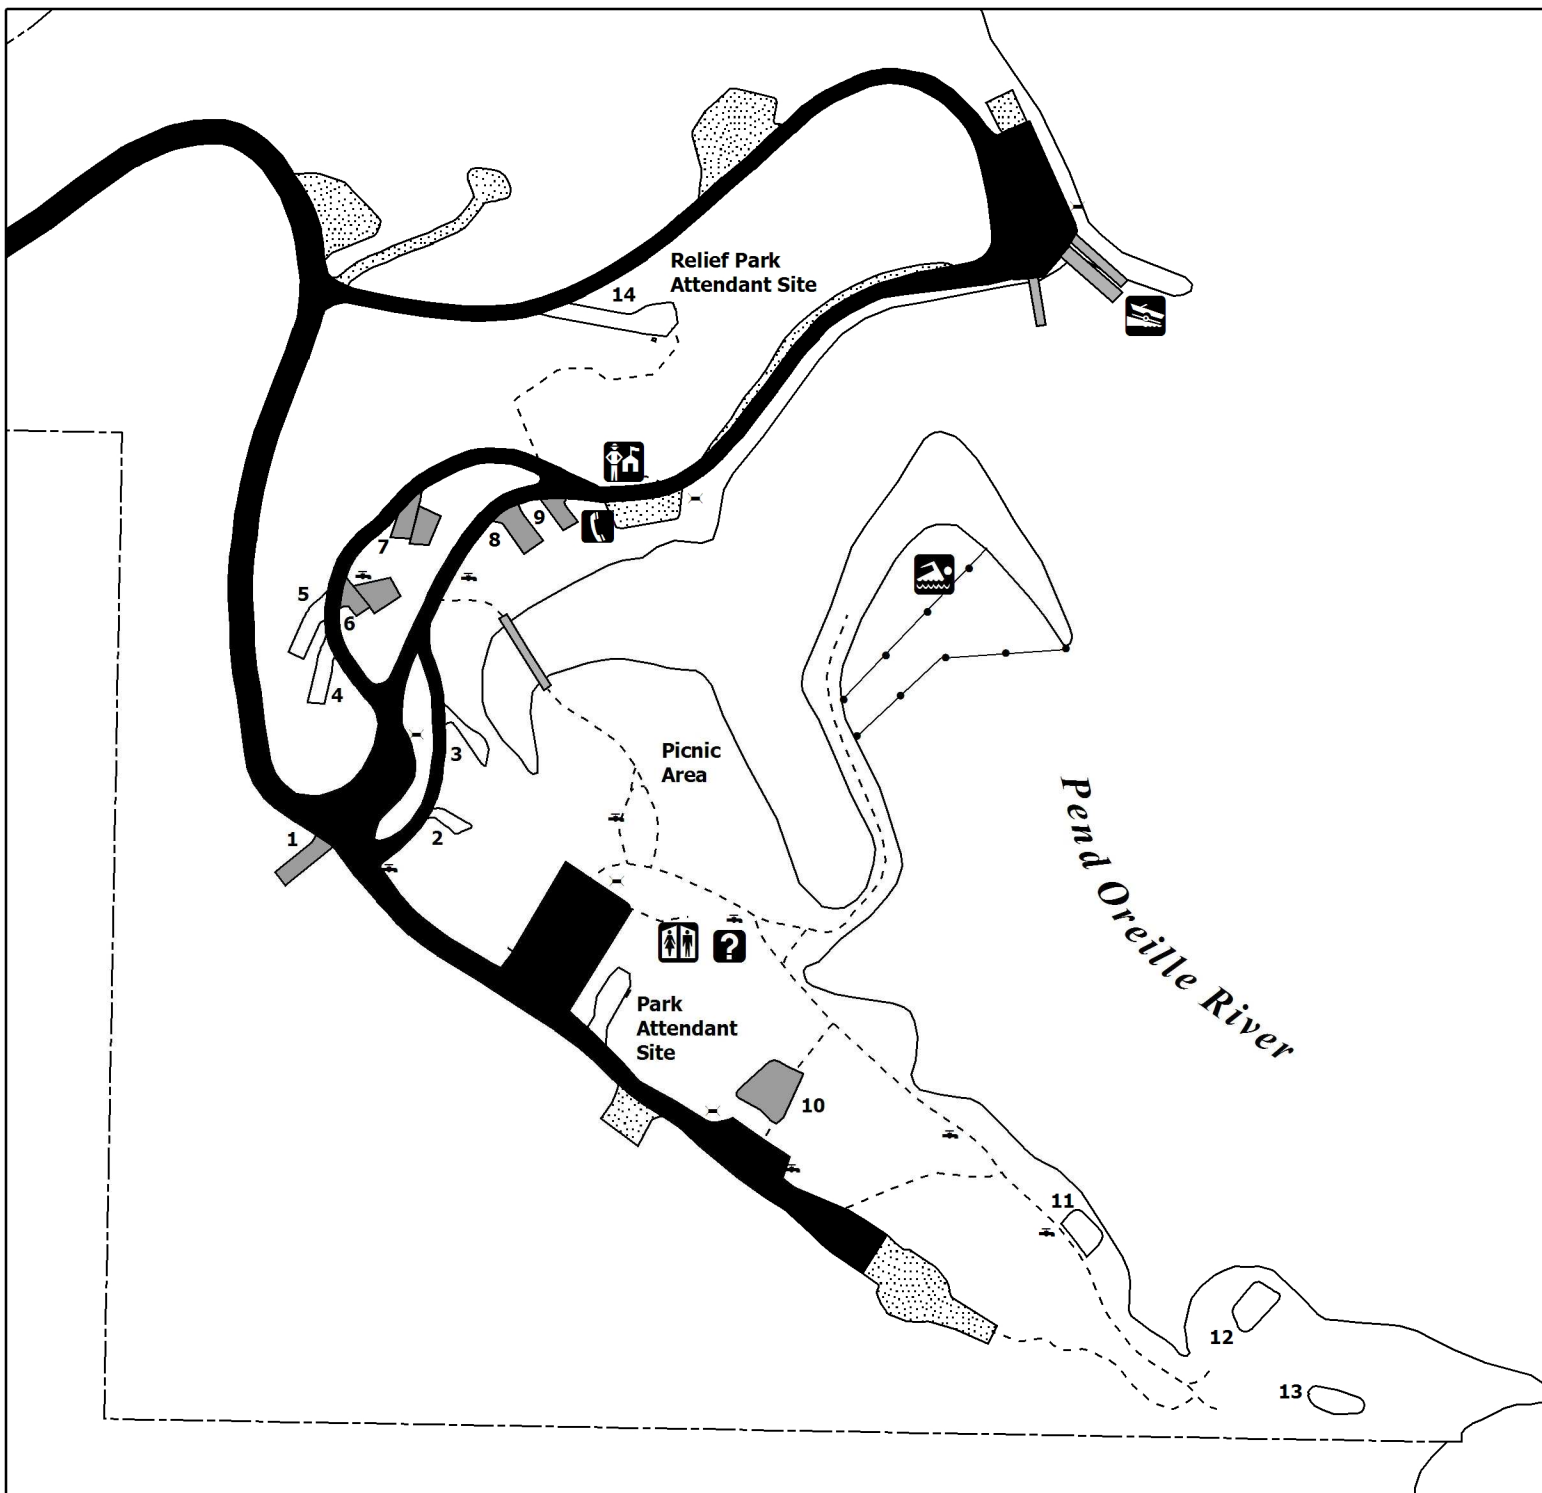

Swim Area

Boat Ramp

Public Telephone

Information Board

Water Faucet

Dumpster

0 25 50 100 150 200 Feet

Rev. 02/04