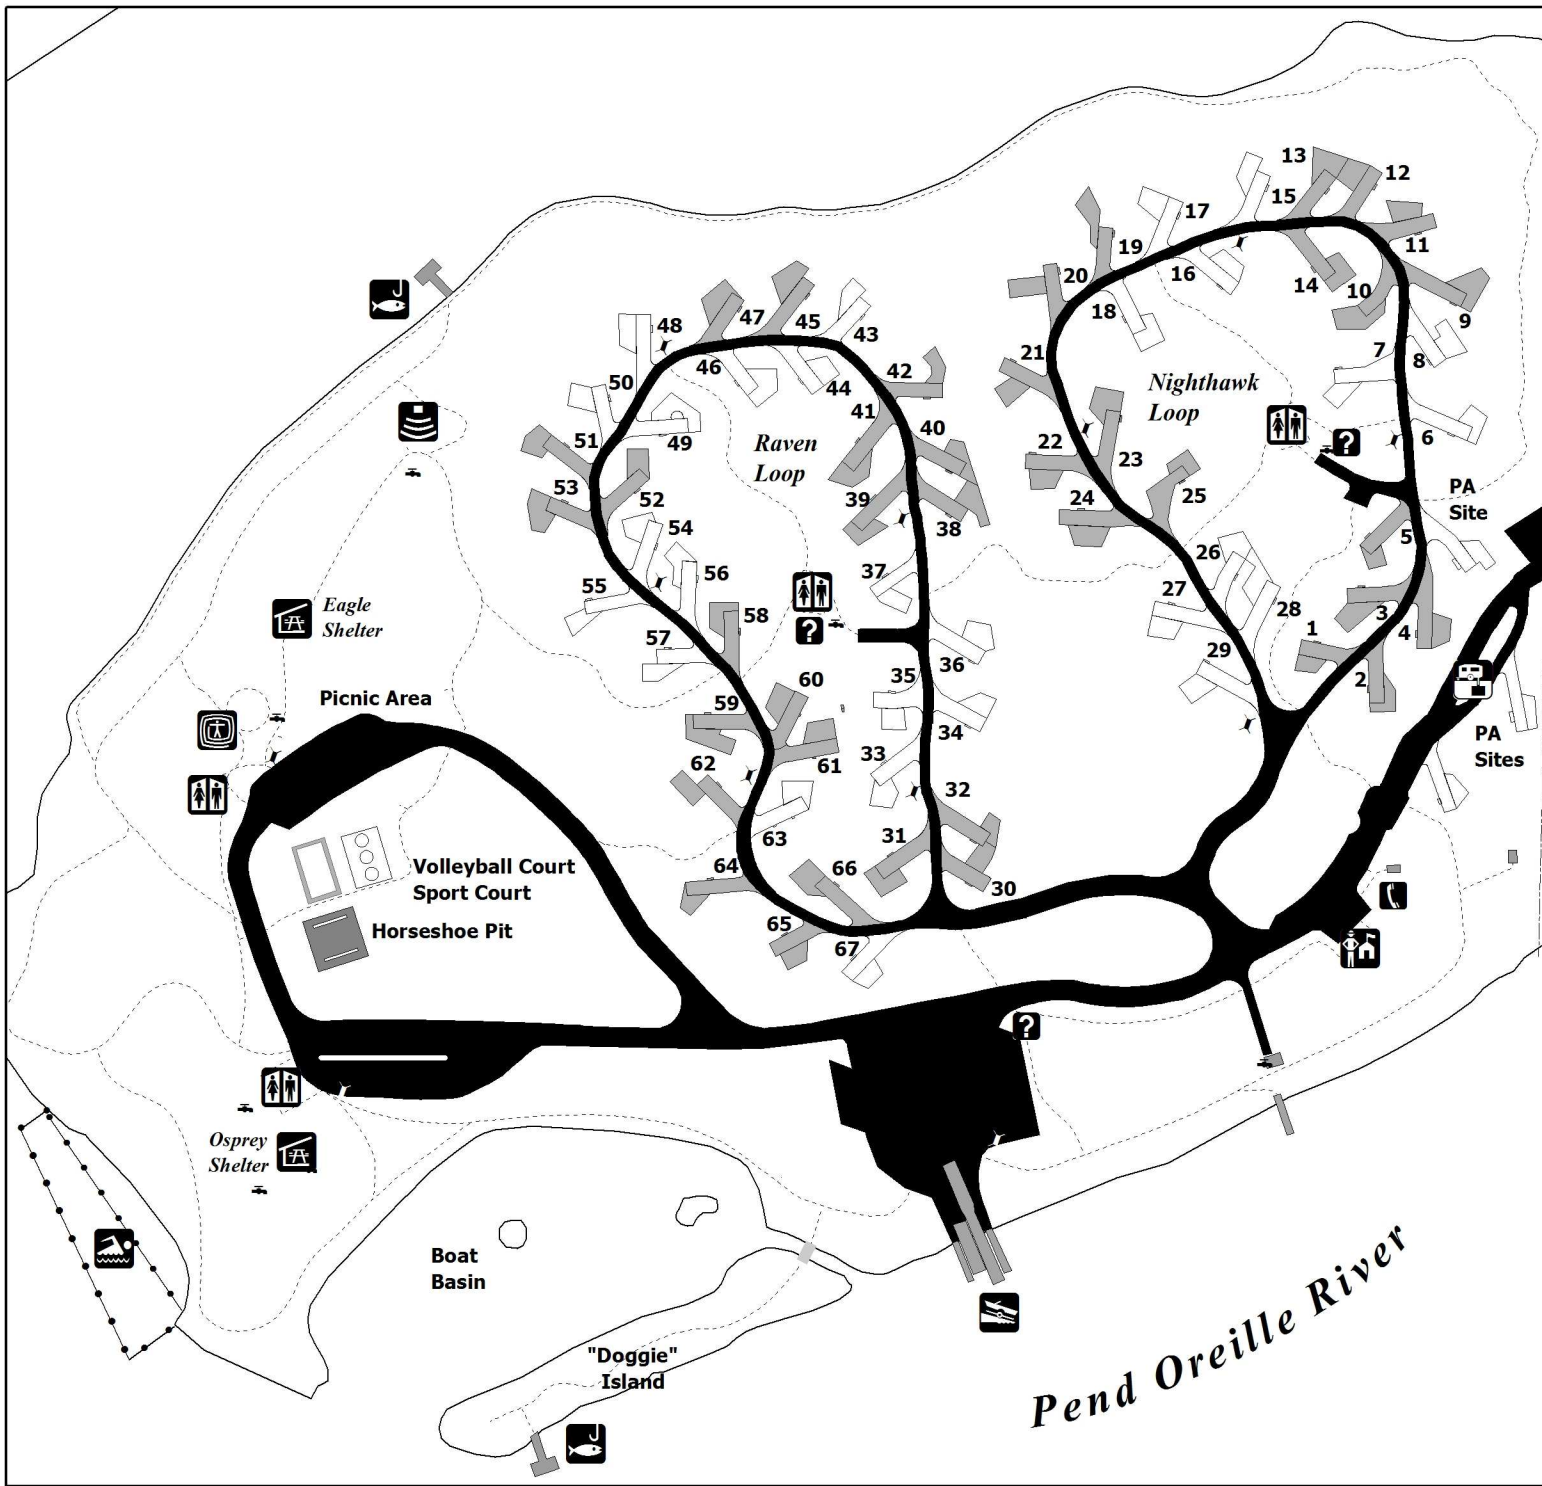

ALBENI FALLS PROJECT

Riley Creek Recreation Area

LEGEND

- Campsite**
 - Non-reservable
 - Reservable
- Park Office
- Restroom
- Picnic Shelter
- Playground
- Swim Area
- Boat Ramp
- Public Telephone
- Dump Station
- Amphitheater
- Information Board
- Fishing Pier
- Water Faucet
- Dumpster

Pend Oreille River

Rev. 09/12