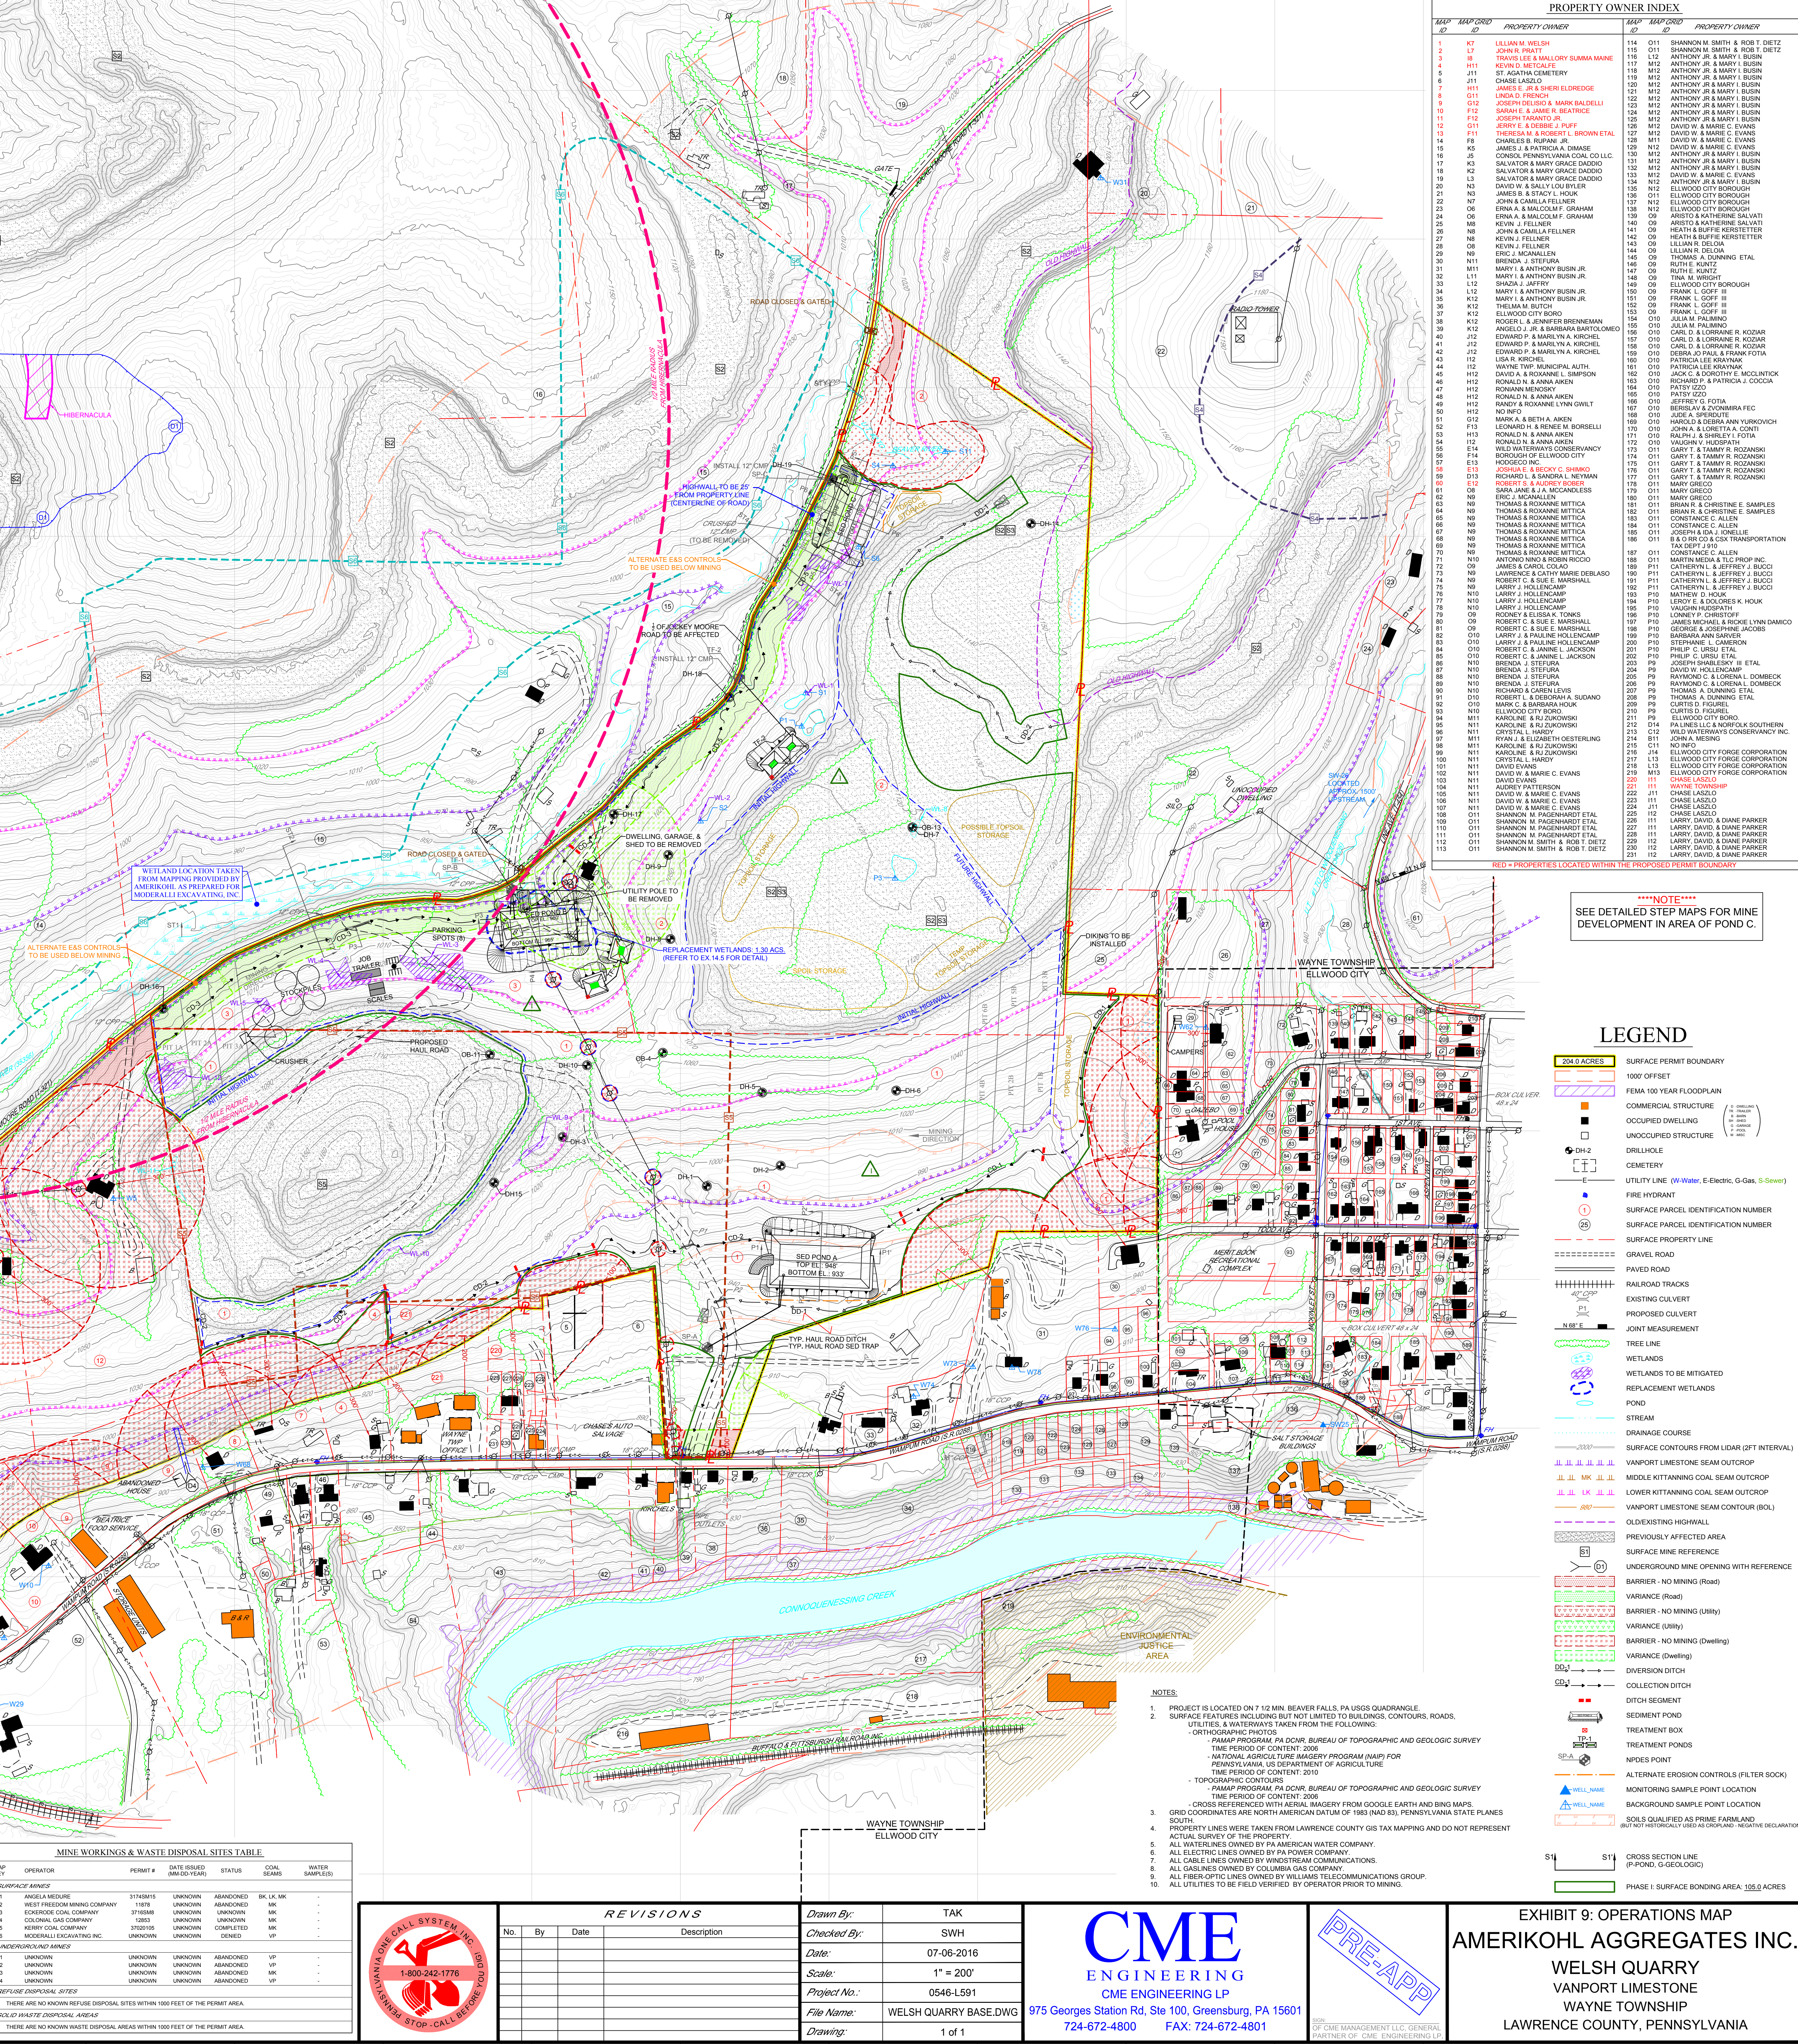

MINE WORKINGS & WASTE DISPOSAL SITES TABLE						
MAP KEY	OPERATOR	PERMIT #	DATE REOPENED (MM/DD/YEAR)	STATUS	COAL BEAMS	WATER (SAMPLES)
S1	WELSH QUARRY	1718415	UNKNOWN	ABANDONED	BC, LK, MK	---
S2	WEST PROSPECT MINE	171878	UNKNOWN	ABANDONED	MK	---
S3	CONROCK COAL COMPANY	3718588	UNKNOWN	UNKNOWN	MK	---
S4	COLONIAL GAS COMPANY	1883	UNKNOWN	UNKNOWN	MK	---
S5	KERRY COAL COMPANY	3705100	UNKNOWN	COMPLETED	MK	---
S6	MCDONNELL EXCAVATING INC.	UNKNOWN	UNKNOWN	UNKNOWN	UNKNOWN	---
UNDERGROUND MINES						
D1	UNKNOWN	UNKNOWN	UNKNOWN	ABANDONED	VP	---
D2	UNKNOWN	UNKNOWN	UNKNOWN	ABANDONED	VP	---
D3	UNKNOWN	UNKNOWN	UNKNOWN	ABANDONED	MK	---
D4	UNKNOWN	UNKNOWN	UNKNOWN	ABANDONED	VP	---
REFUSE DISPOSAL SITES						
THERE ARE NO KNOWN REFUSE DISPOSAL SITES WITHIN 1000 FEET OF THE PERMIT AREA.						
SIDE-PILE REFUSE DISPOSAL AREAS						
THERE ARE NO KNOWN WASTE DISPOSAL AREAS WITHIN 1000 FEET OF THE PERMIT AREA.						

NOT FOR CONSTRUCTION