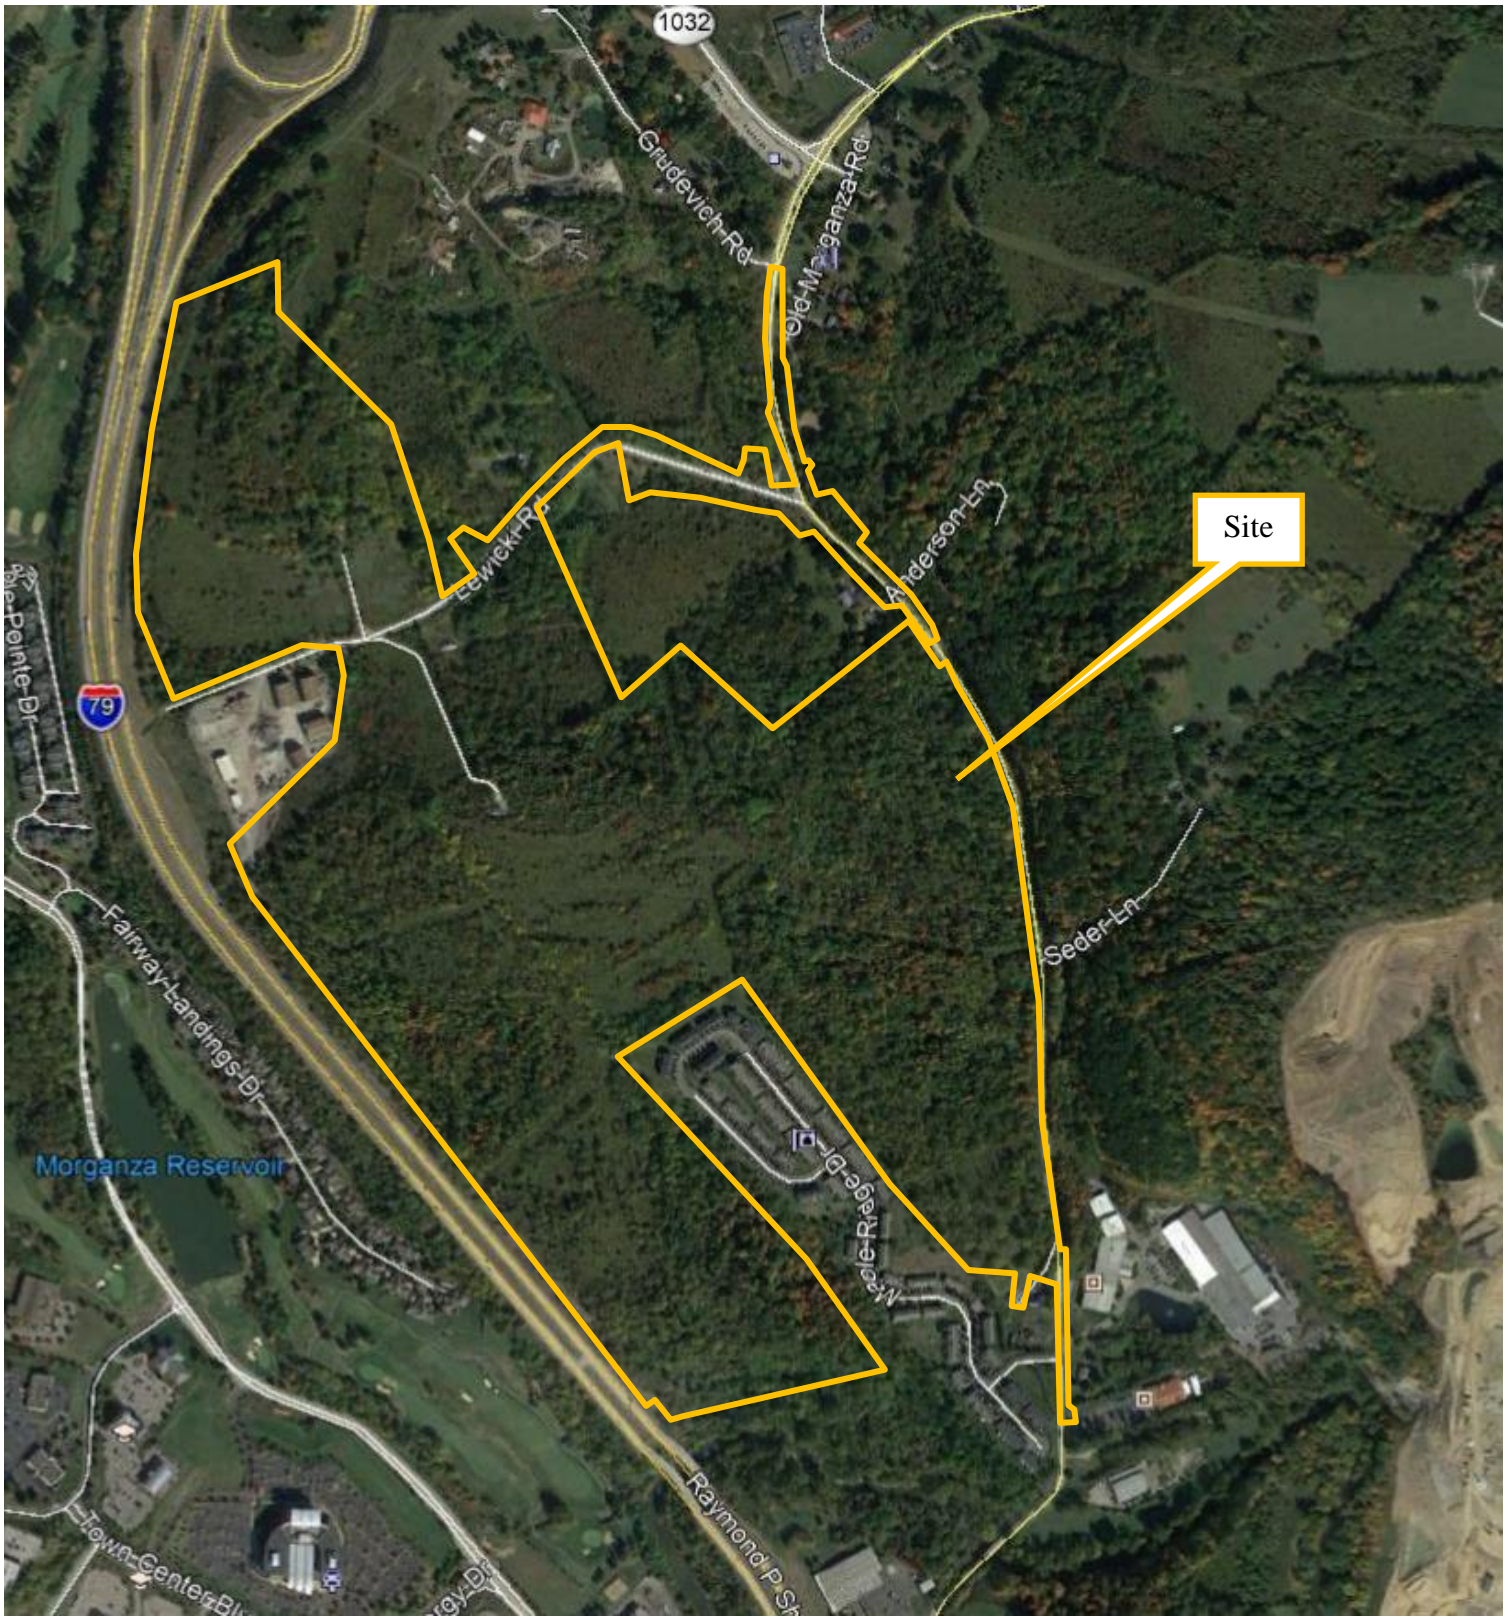

**Figure 1 – Cool Valley Location Map
Canonsburg, PA USGS Map**

Ecotune

ENVIRONMENTAL CONSULTANTS
215 EXECUTIVE DRIVE, SUITE 204
CRANBERRY TOWNSHIP, PA 16066
VOICE (724) 779-9010
FAX (724) 779-9011

Figure 2 – Cool Valley
Aerial Location Map (2020 Google Earth)