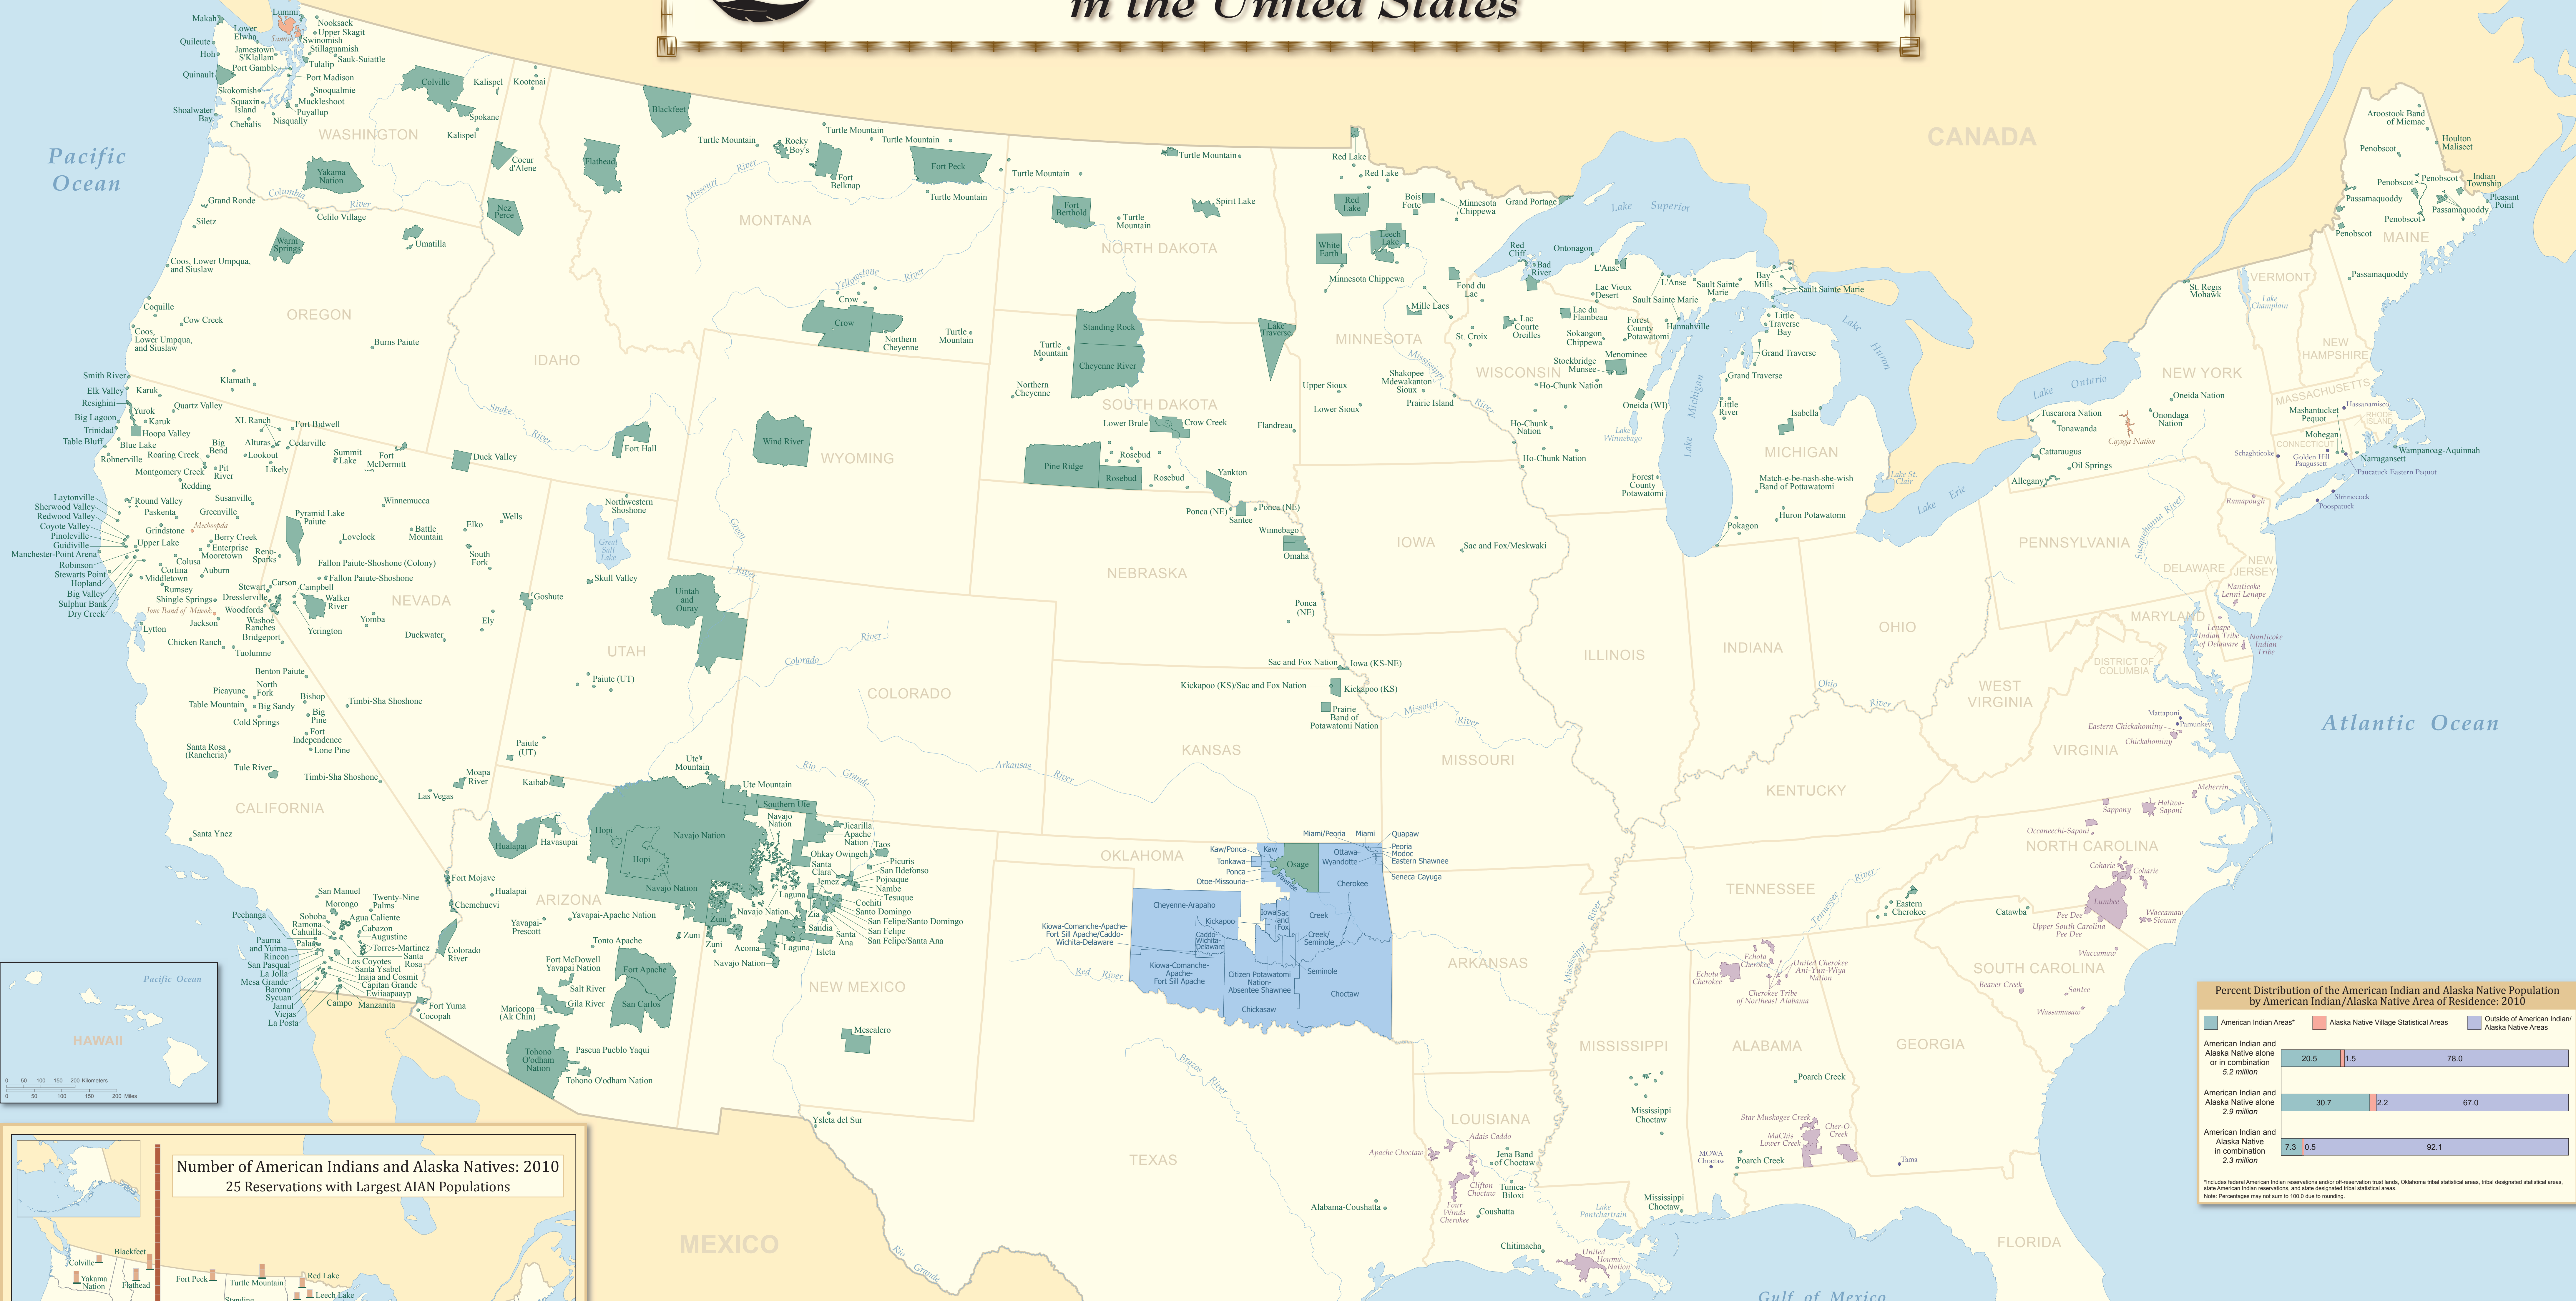

# American Indians and Alaska Natives in the United States

**Legend**

- American Indian Reservation and/or Off-Reservation Trust Land (Federal)
- Oklahoma Tribal Statistical Area
- Tribal Designated Statistical Area
- American Indian Reservation (State)
- State Designated Tribal Statistical Area
- Alaska Native Regional Corporation
- International Boundary
- State Boundary

NOTE: The boundaries and names shown on this map are those reported to the U.S. Census Bureau and are in effect as of January 1, 2010. The boundaries shown on this map are for Census Bureau statistical data collection and tabulation purposes only; their depiction and designation for statistical purposes do not constitute a determination of jurisdictional authority or rights of ownership or entitlement. The geographic areas shown on this map are simplified and may be displayed as point locations due to map scale limitations.