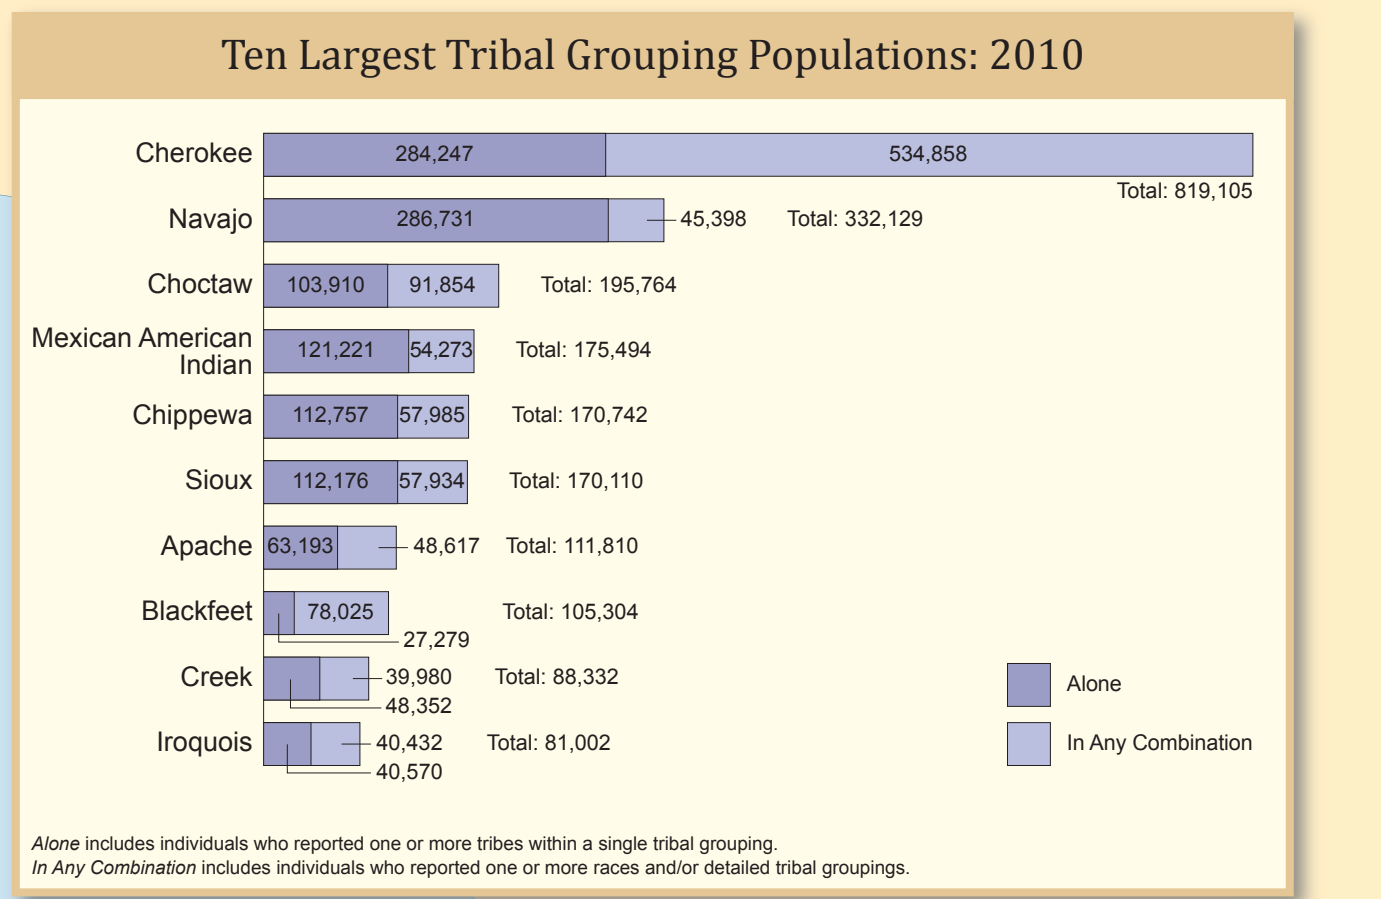

# American Indians and Alaska Natives in the United States

**Legend**

- American Indian Reservation and/or Off-Reservation Trust Land (Federal)
- Oklahoma Tribal Statistical Area
- Tribal Designated Statistical Area
- American Indian Reservation (State)
- State Designated Tribal Statistical Area
- Alaska Native Regional Corporation
- International Boundary
- State Boundary

NOTE: The boundaries and names shown on this map are those reported to the U.S. Census Bureau and are in effect as of January 1, 2010. The boundaries shown on this map are for Census Bureau statistical data collection and tabulation purposes only; their depiction and designation for statistical purposes do not constitute a determination of jurisdictional authority or rights of ownership or entitlement. The geographic areas shown on this map are simplified and may be displayed as point locations due to map scale limitations.