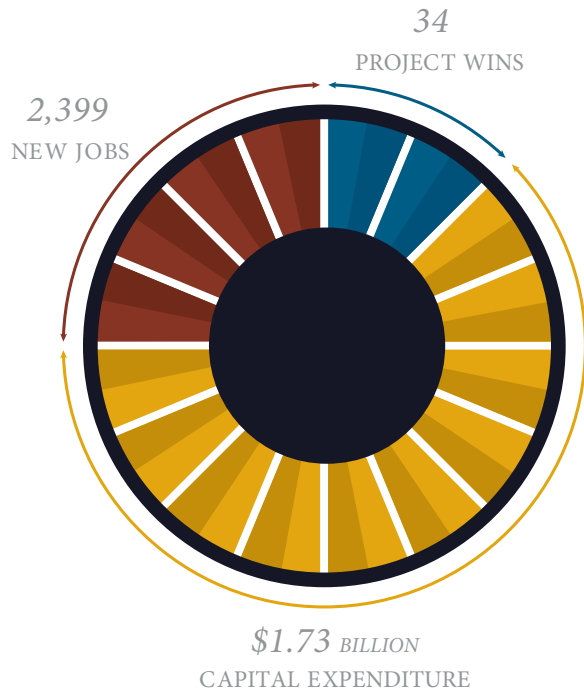

WHAT WE DO

GOED helps facilitate connections with other economic development partners to ensure economic success.

WHAT THIS MEANS FOR SD

GOED is committed to position all of South Dakota for growth.

2022 Year End Stats

South Dakota 2022
\$61.7 BILLION GDP

9.4%
Q3 2021-22
GDP GROWTH
RATE

U.S.A. 2022
\$23 TRILLION GDP

9.2%
Q3 2021-22
GDP GROWTH
RATE

GOED RESOURCE WEBSITE

WHAT WE'RE UP TO

Connect SD - TOTALS SINCE BROADBAND ROLL-OUT

- 90 projects funded
- \$221.3 million total investment
- 45 Counties
- 27,546 Locations

Infrastructure First - Planning for the Future

A new project, Infrastructure First, will help communities across the state with infrastructure planning. GOED selected ISG of Sioux Falls to assist with infrastructure planning throughout South Dakota. GOED applied for and was awarded \$1 million in federal funding through the Economic Development Administration (EDA).