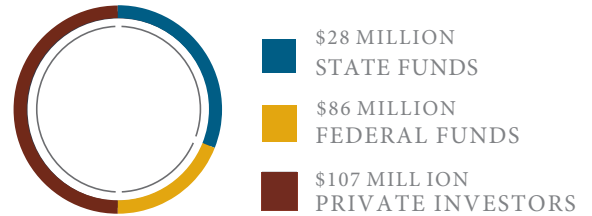

South Dakota 2022
\$61.7 BILLION GDP

9.4%
Q3 2021-22
GDP GROWTH
RATE

U.S.A. 2022
\$23 TRILLION GDP

9.2%
Q3 2021-22
GDP GROWTH
RATE

GOED RESOURCE WEBSITE

WHAT WE'RE UP TO

Connect SD - TOTALS SINCE BROADBAND ROLL-OUT

- 90 projects funded
- \$221.3 million total investment
- 45 Counties
- 27,546 Locations

Infrastructure First - Planning for the Future

A new project, Infrastructure First, will help communities across the state with infrastructure planning. GOED selected ISG of Sioux Falls to assist with infrastructure planning throughout South Dakota. GOED applied for and was awarded \$1 million in federal funding through the Economic Development Administration (EDA).