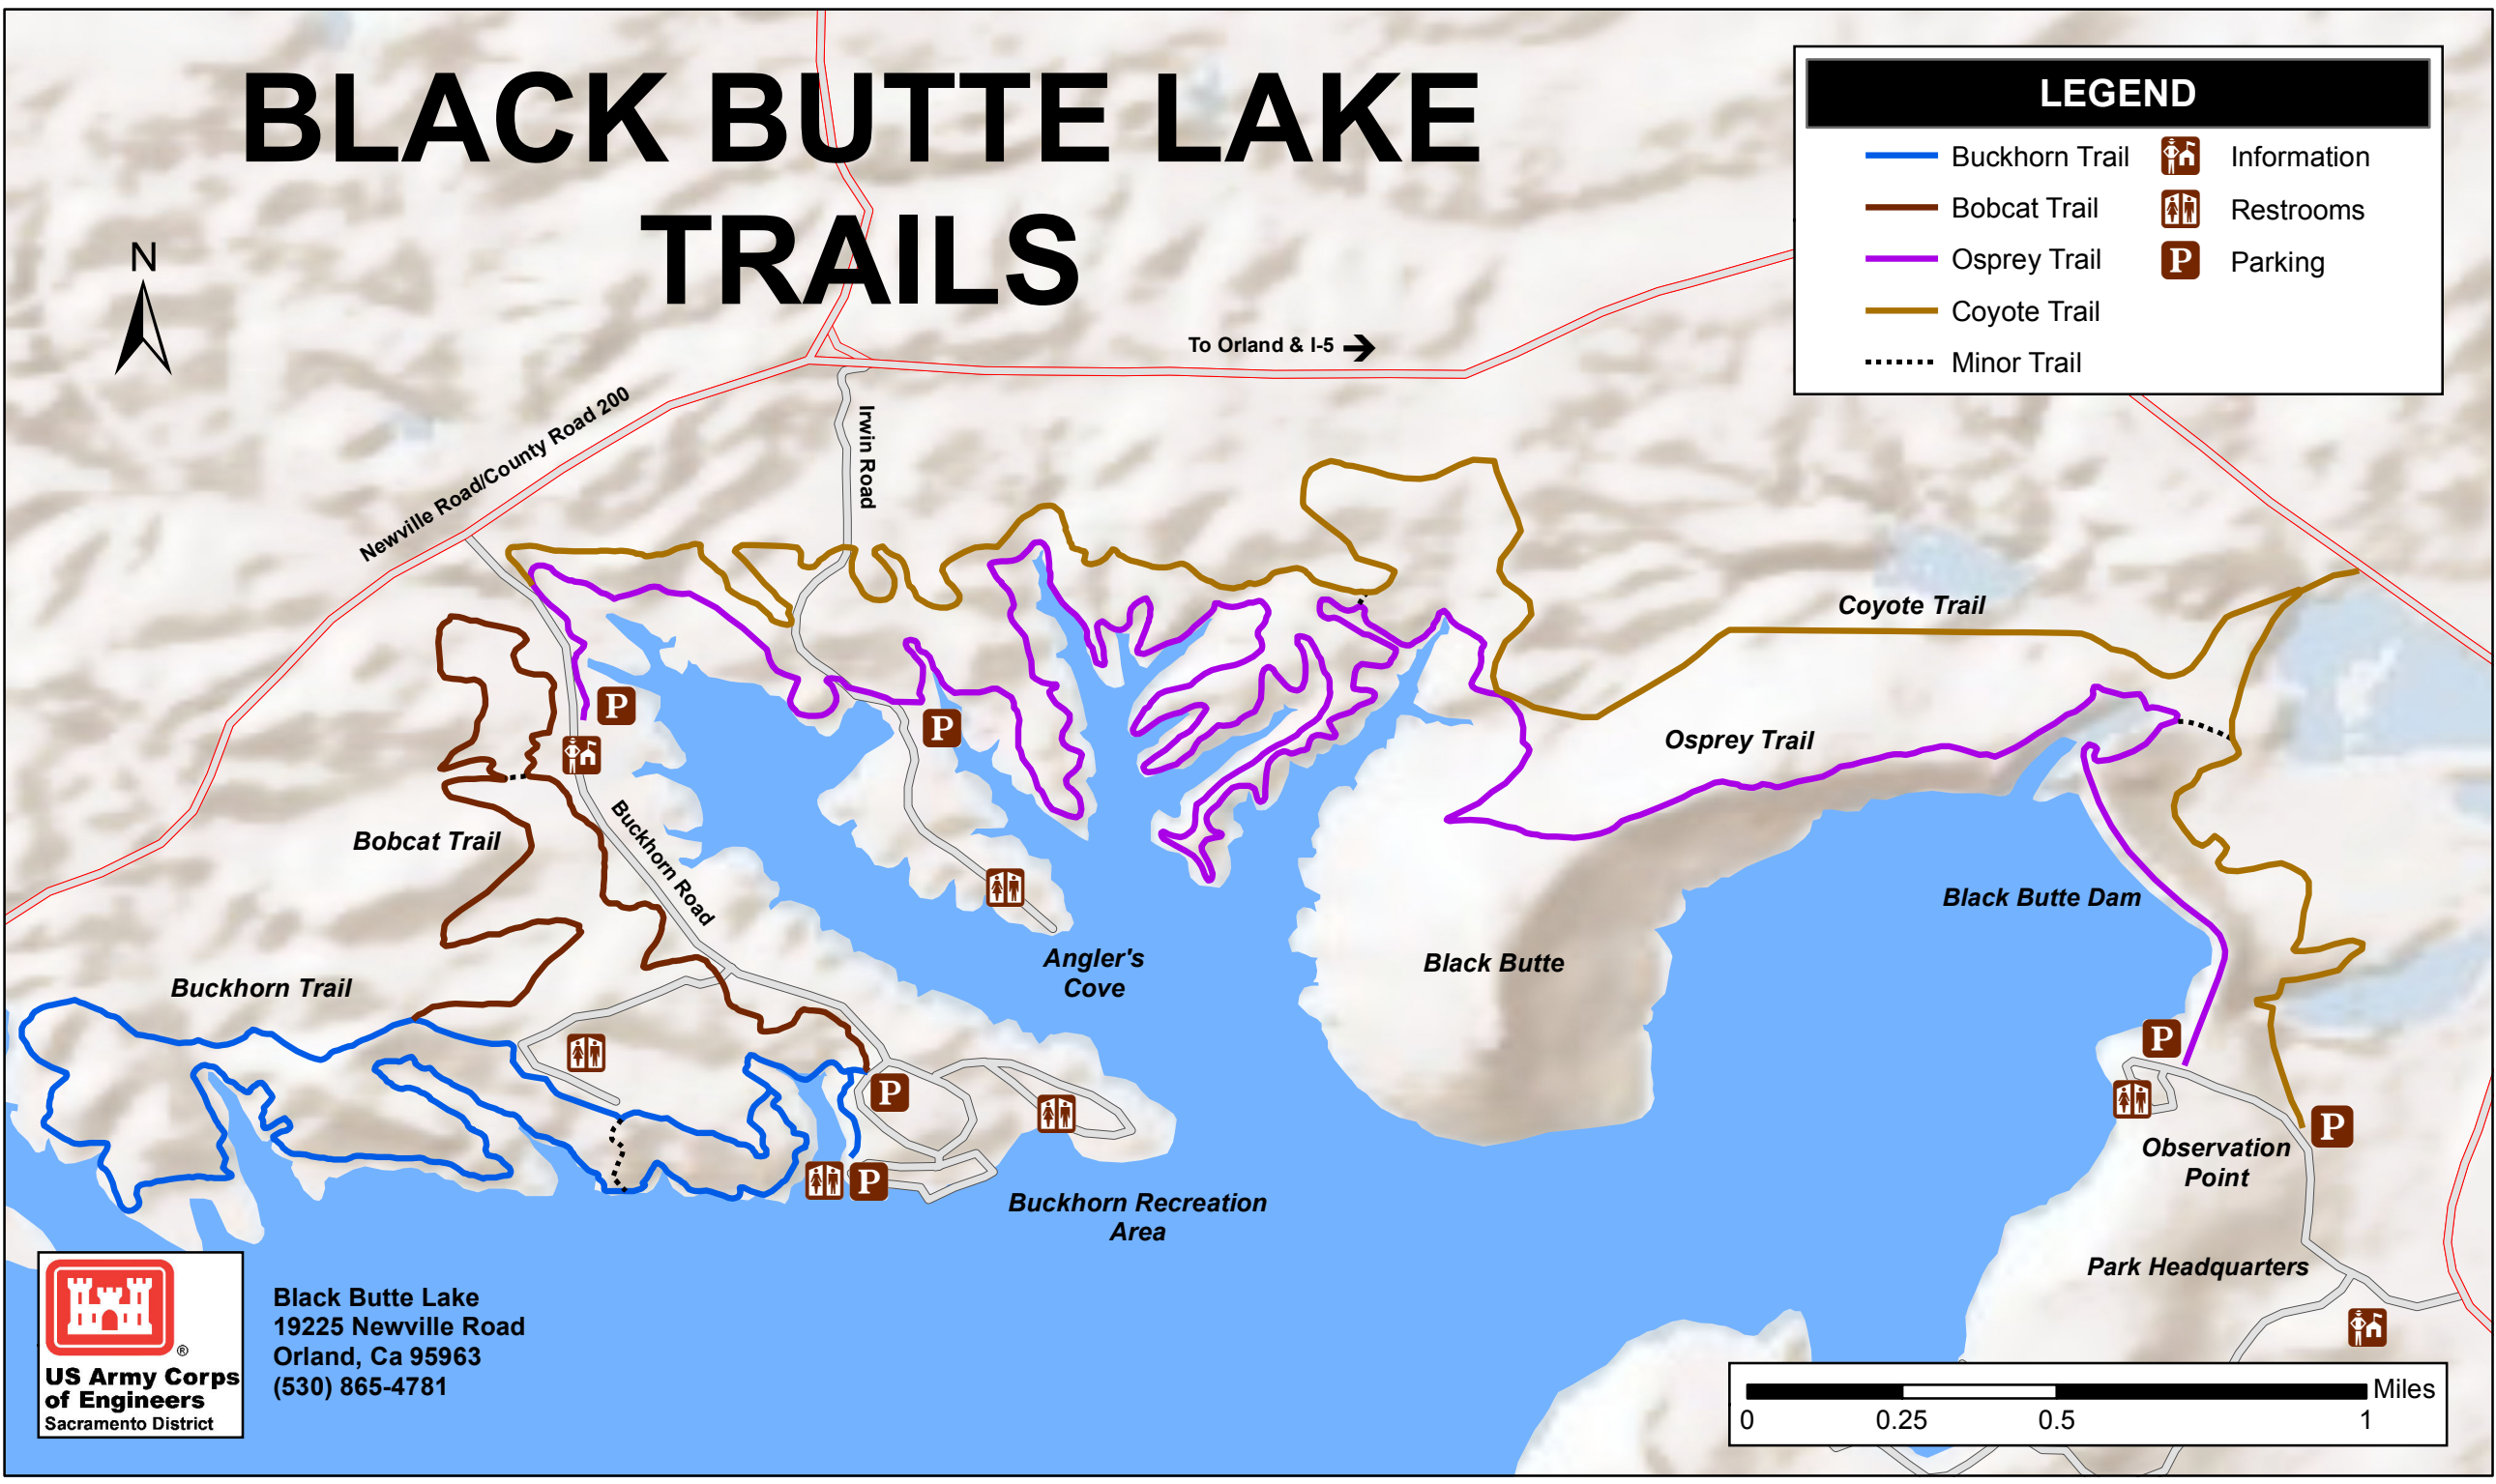

BLACK BUTTE LAKE TRAILS

To Orland & I-5 →

LEGEND	
	Buckhorn Trail
	Bobcat Trail
	Osprey Trail
	Coyote Trail
	Minor Trail
	Information
	Restrooms
	Parking

Black Butte Lake
19225 Newville Road
Orland, Ca 95963
(530) 865-4781