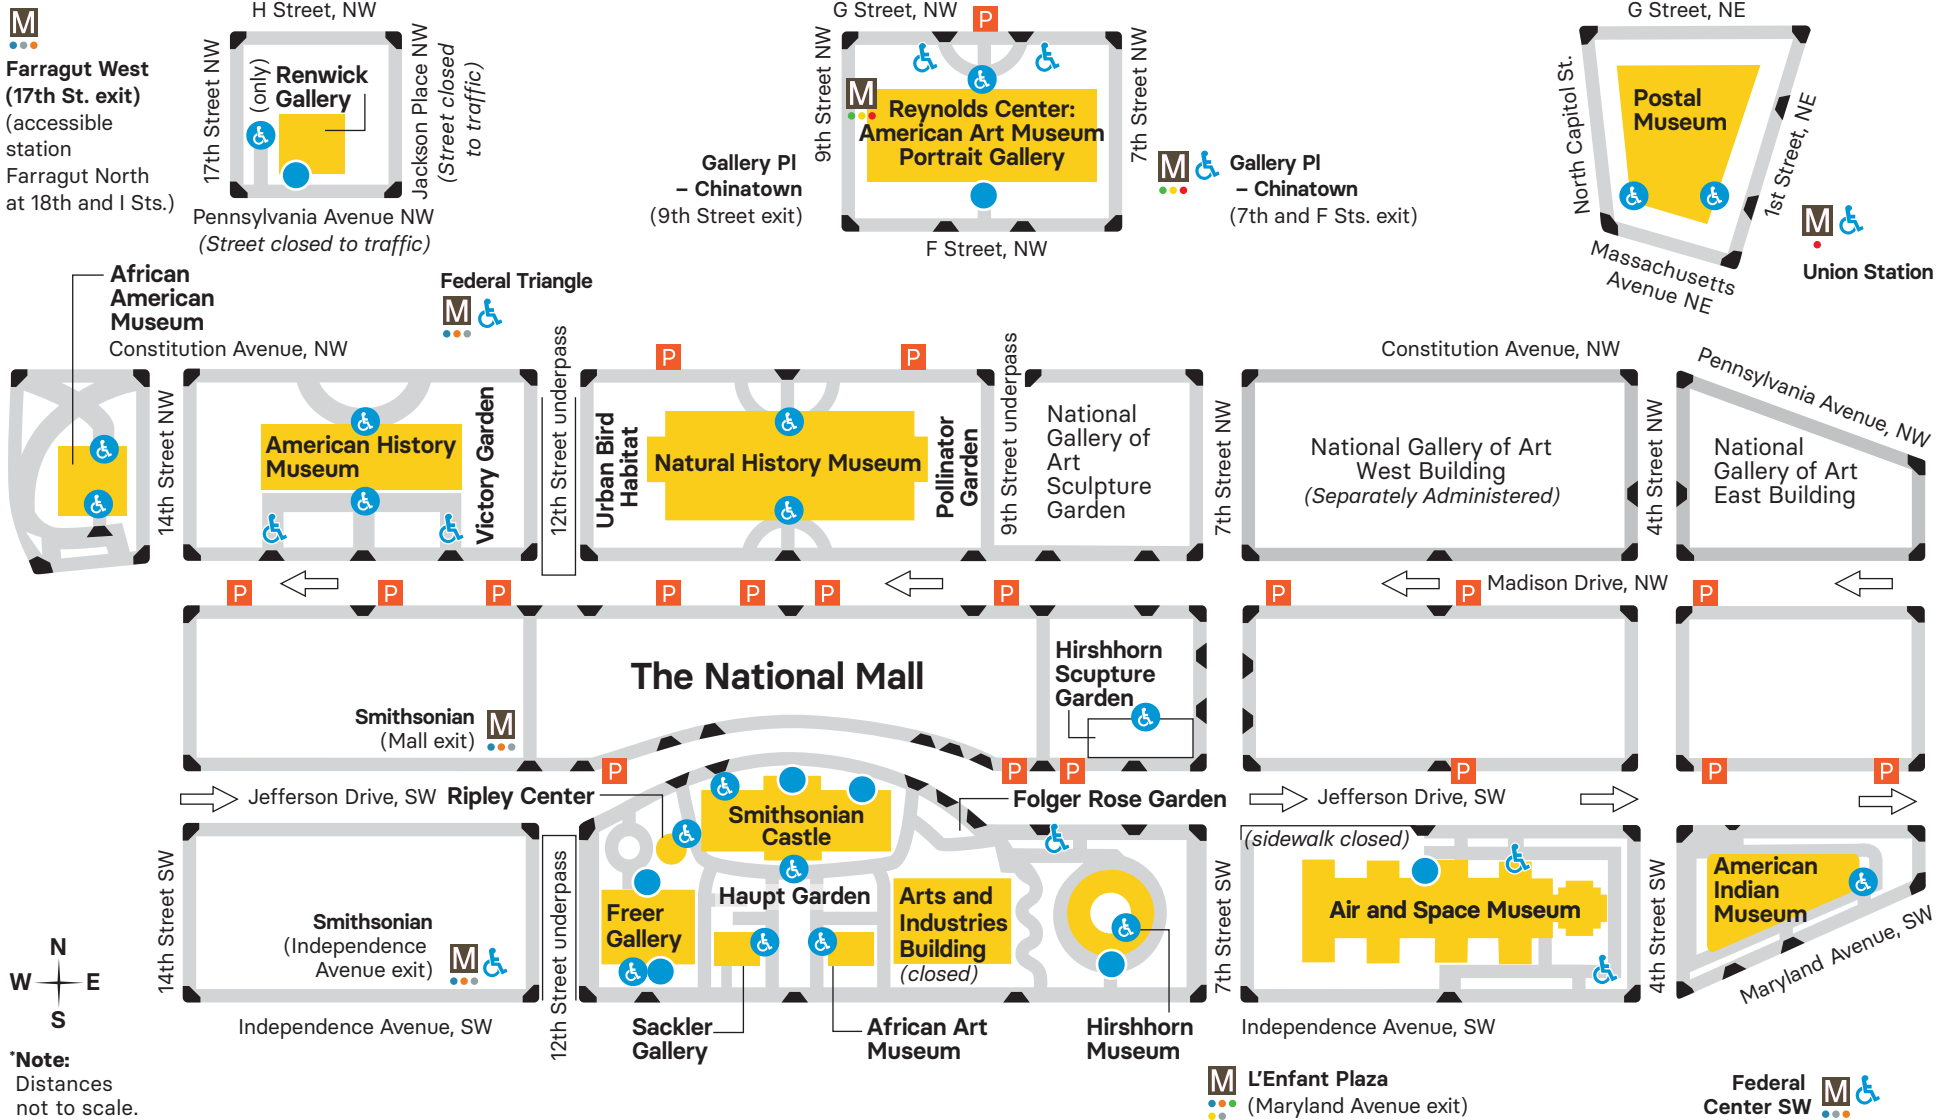

Accessibility Map | Smithsonian Museums On and Near the Mall*

- Entrance
- Entrance with Wheelchair Access
- Wheelchair Access
- Metro Station
- Curb Cut
- Paved Walkways
- Museum Building
- Designated Parking for Persons with Disabilities (metered/fee)

Other Smithsonian Museums in the Washington Area

- Anacostia Museum:** anacostia.si.edu/Visit/VisitorsWithDisabilities
- National Zoo:** nationalzoo.si.edu/visit/accessibility-and-sensory-information
- Udvar-Hazy Center:** airandspace.si.edu/visit/udvar-hazy-center/accessibility