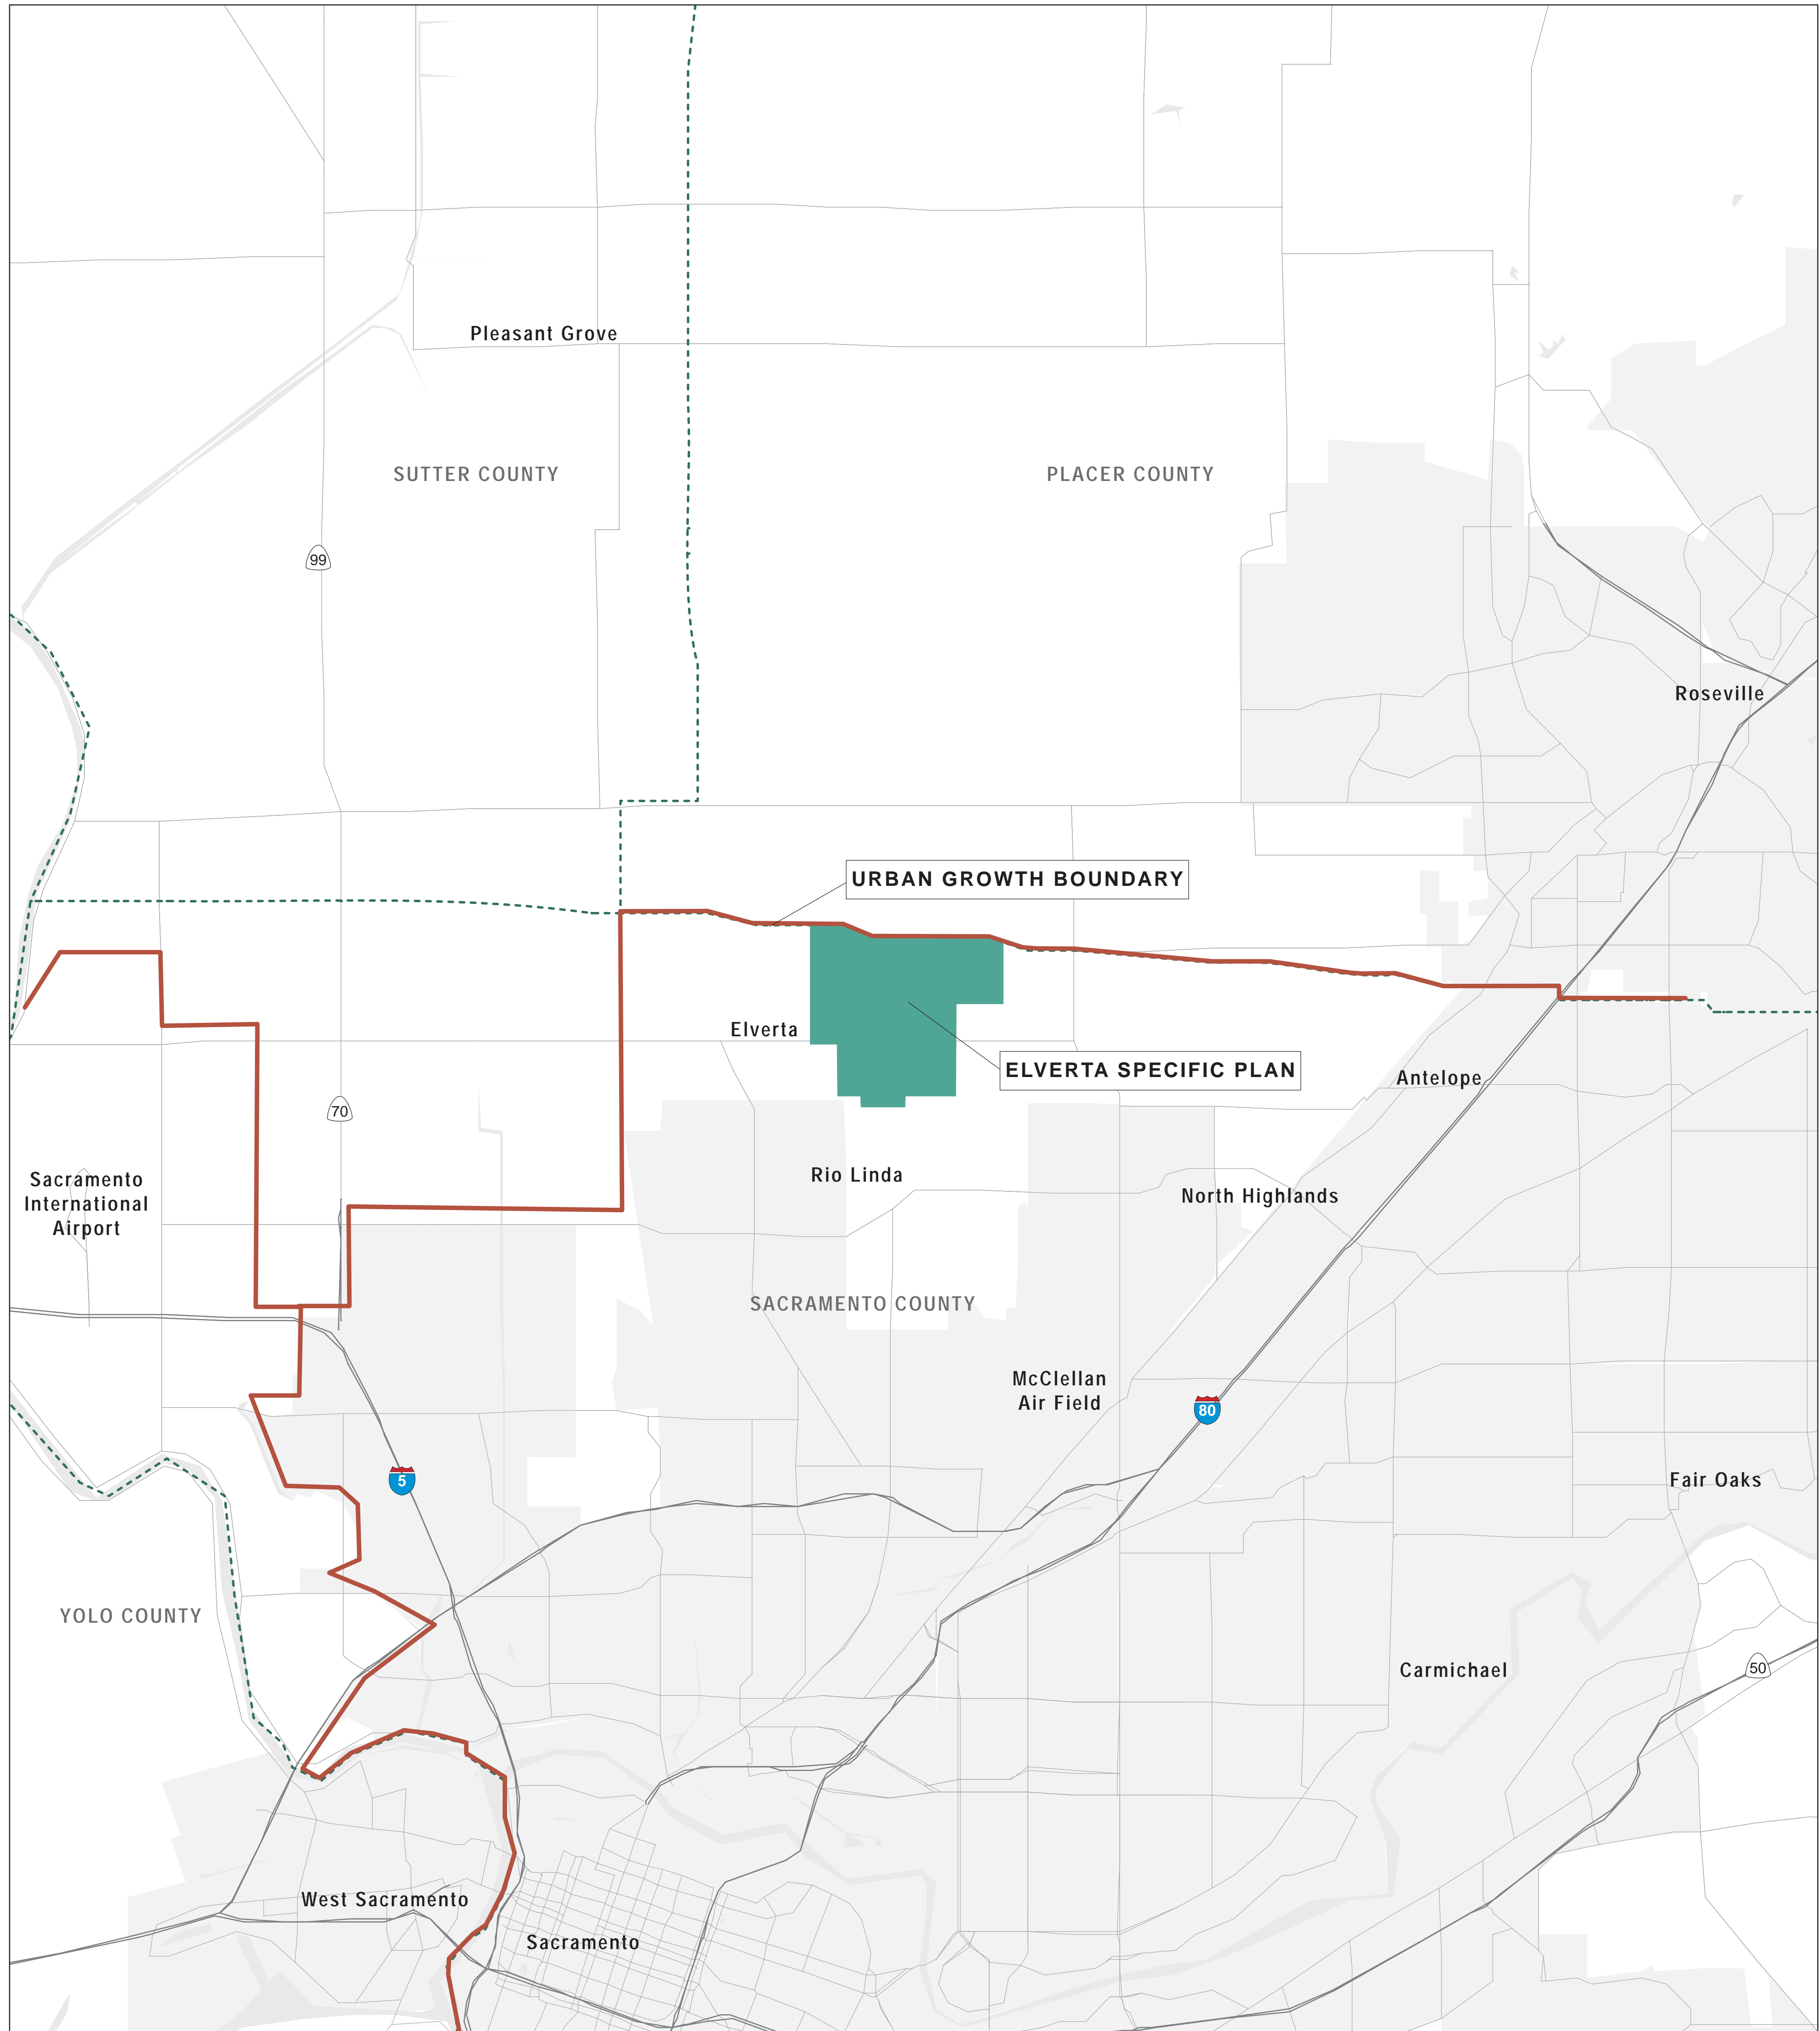

SPECIFIC PLAN LOCATION

ELEVERTA SPECIFIC PLAN ENVIRONMENTAL IMPACT STATEMENT

SOURCE: DeLorme Street Atlas, 2000; and ESA, 2009

SACRAMENTO COUNTY GENERAL PLAN LAND USES
ELEVERTA SPECIFIC PLAN ENVIRONMENTAL IMPACT STATEMENT

SOURCE: County of Sacramento, 1993; and ESA, 2009

APPROVED SPECIFIC PLAN

ELEVERTA SPECIFIC PLAN ENVIRONMENTAL IMPACT STATEMENT

ESA WETLAND DELINEATION AND PARCELS
 ELEVERTA SPECIFIC PLAN ENVIRONMENTAL IMPACT STATEMENT