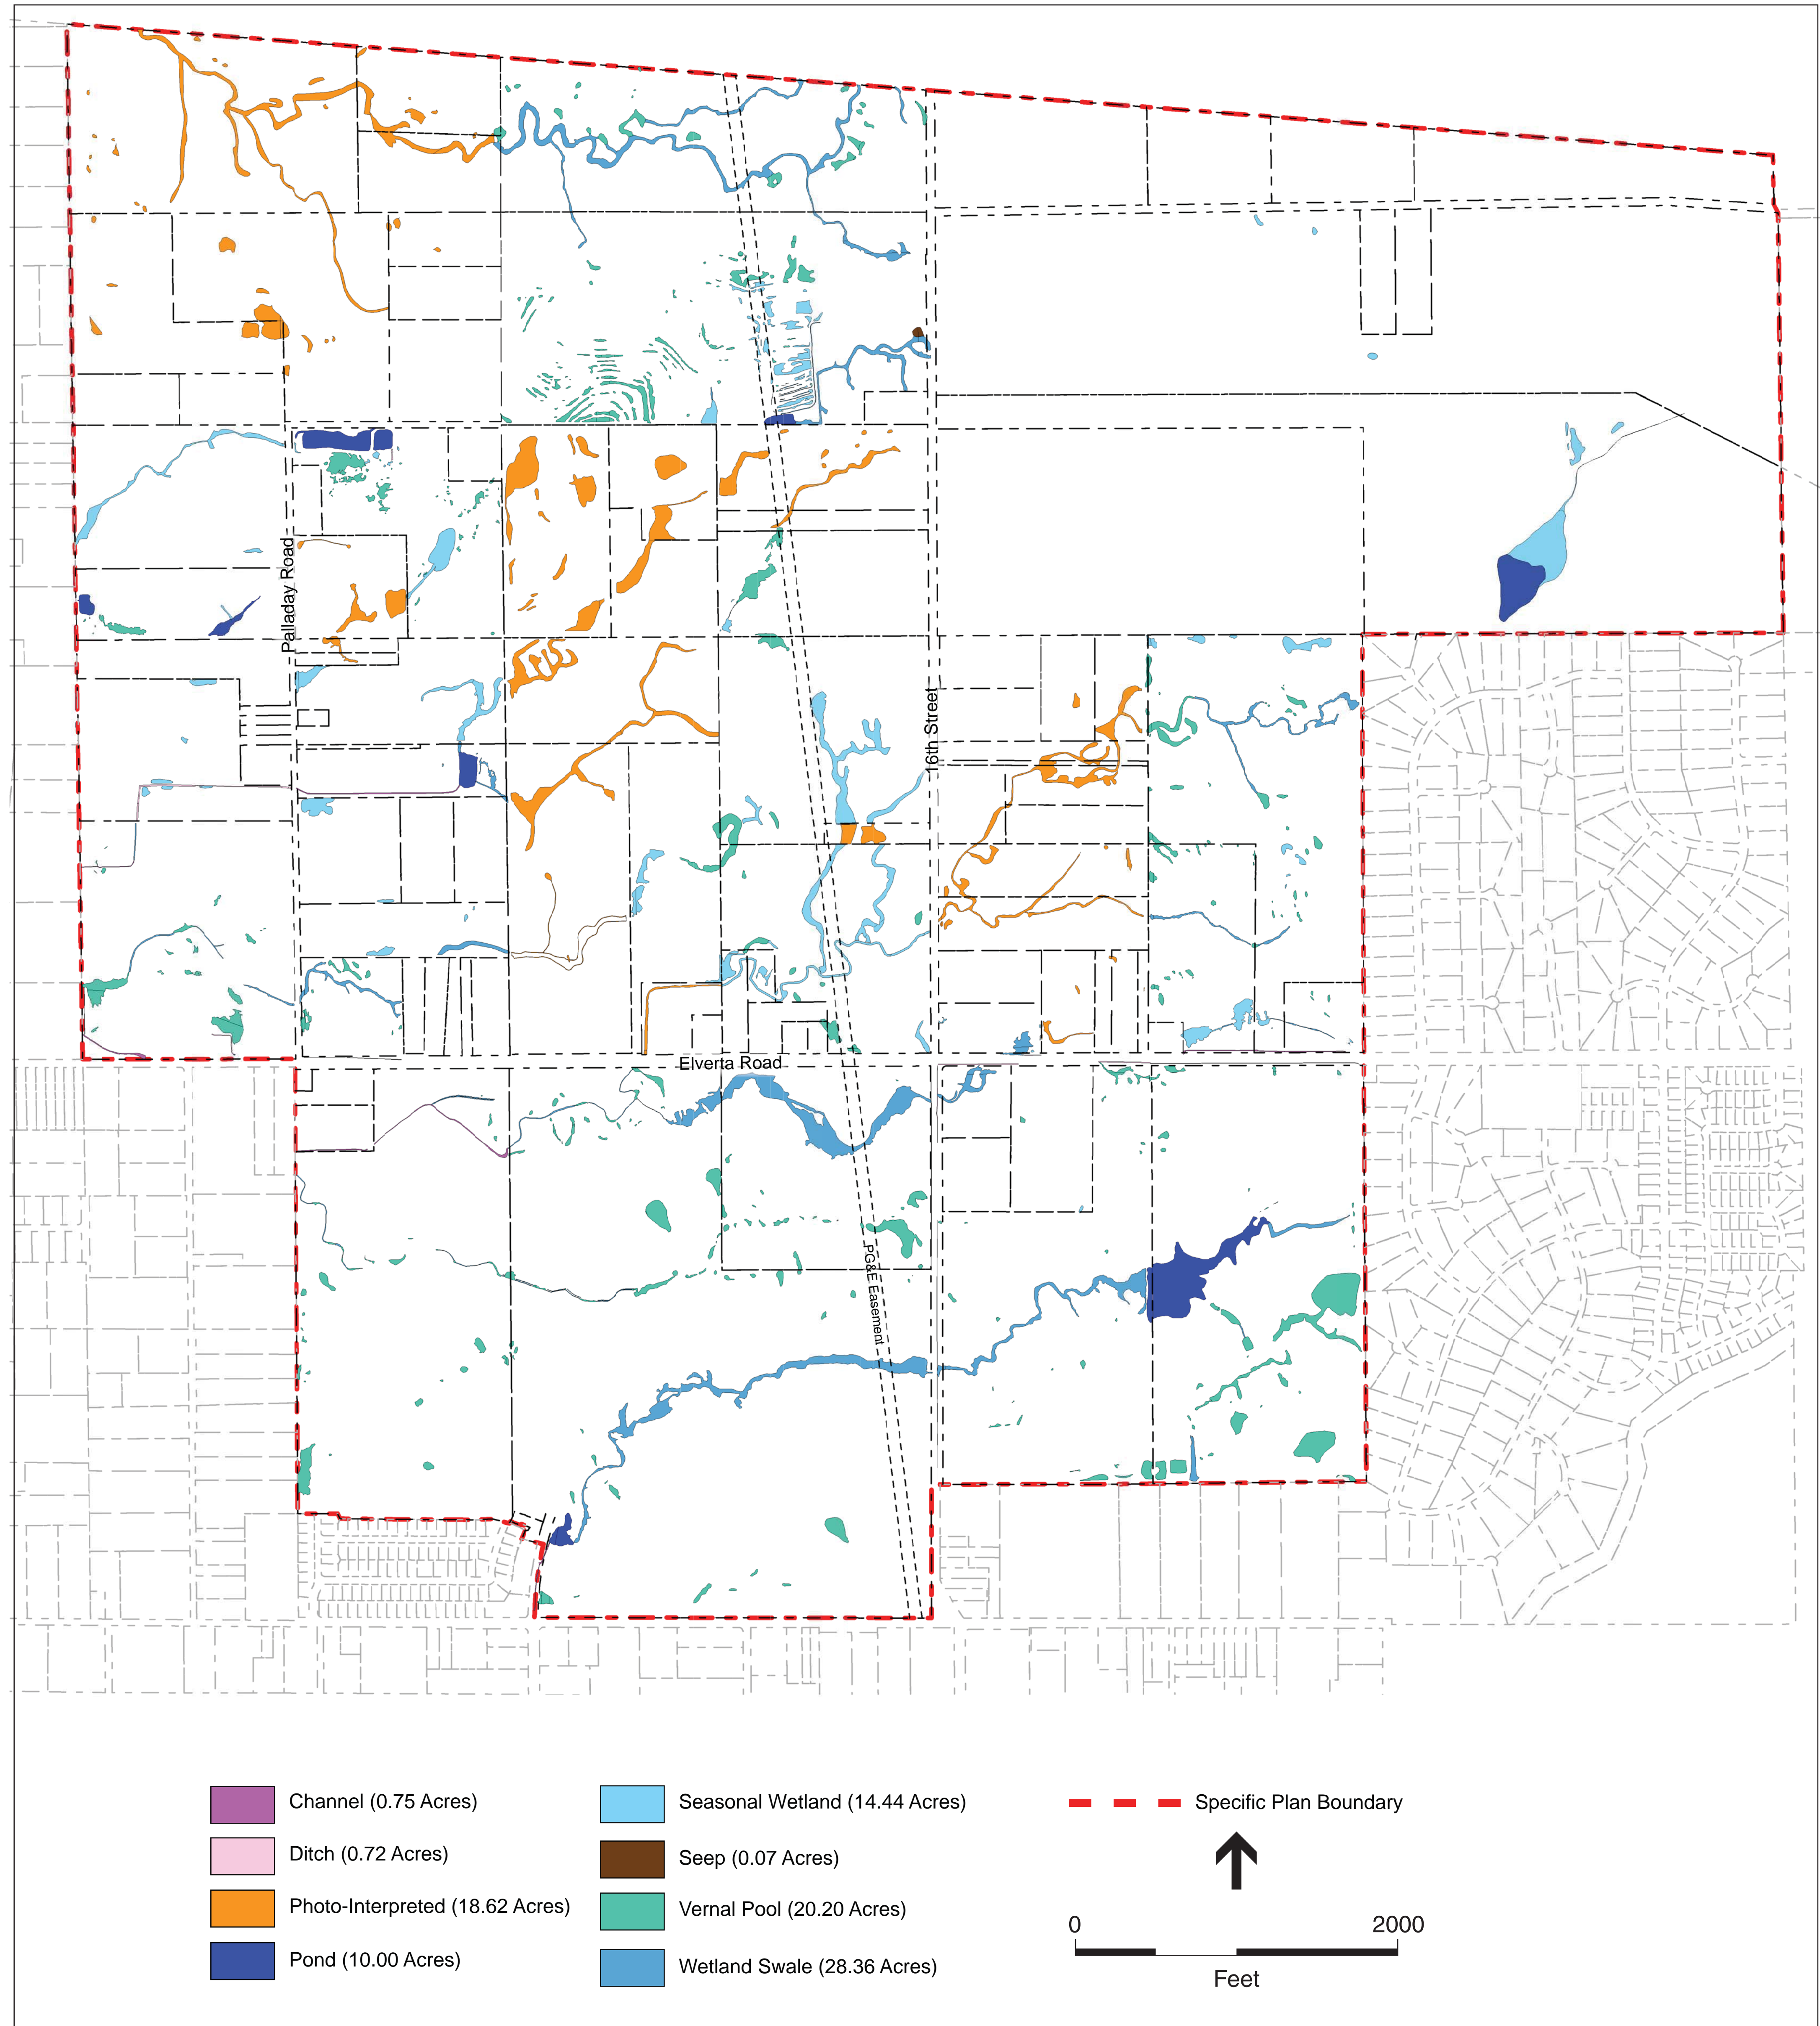

SPECIFIC PLAN LOCATION

ELEVERTA SPECIFIC PLAN ENVIRONMENTAL IMPACT STATEMENT

SOURCE: DeLorme Street Atlas, 2000; and ESA, 2009

SACRAMENTO COUNTY GENERAL PLAN LAND USES
ELEVERTA SPECIFIC PLAN ENVIRONMENTAL IMPACT STATEMENT

SOURCE: County of Sacramento, 1993; and ESA, 2009

APPROVED SPECIFIC PLAN

ELEVERTA SPECIFIC PLAN ENVIRONMENTAL IMPACT STATEMENT

ESA WETLAND DELINEATION AND PARCELS
 ELEVERTA SPECIFIC PLAN ENVIRONMENTAL IMPACT STATEMENT

SOURCE: Gibson & Skordal, LLC, 2009; and ESA, 2009