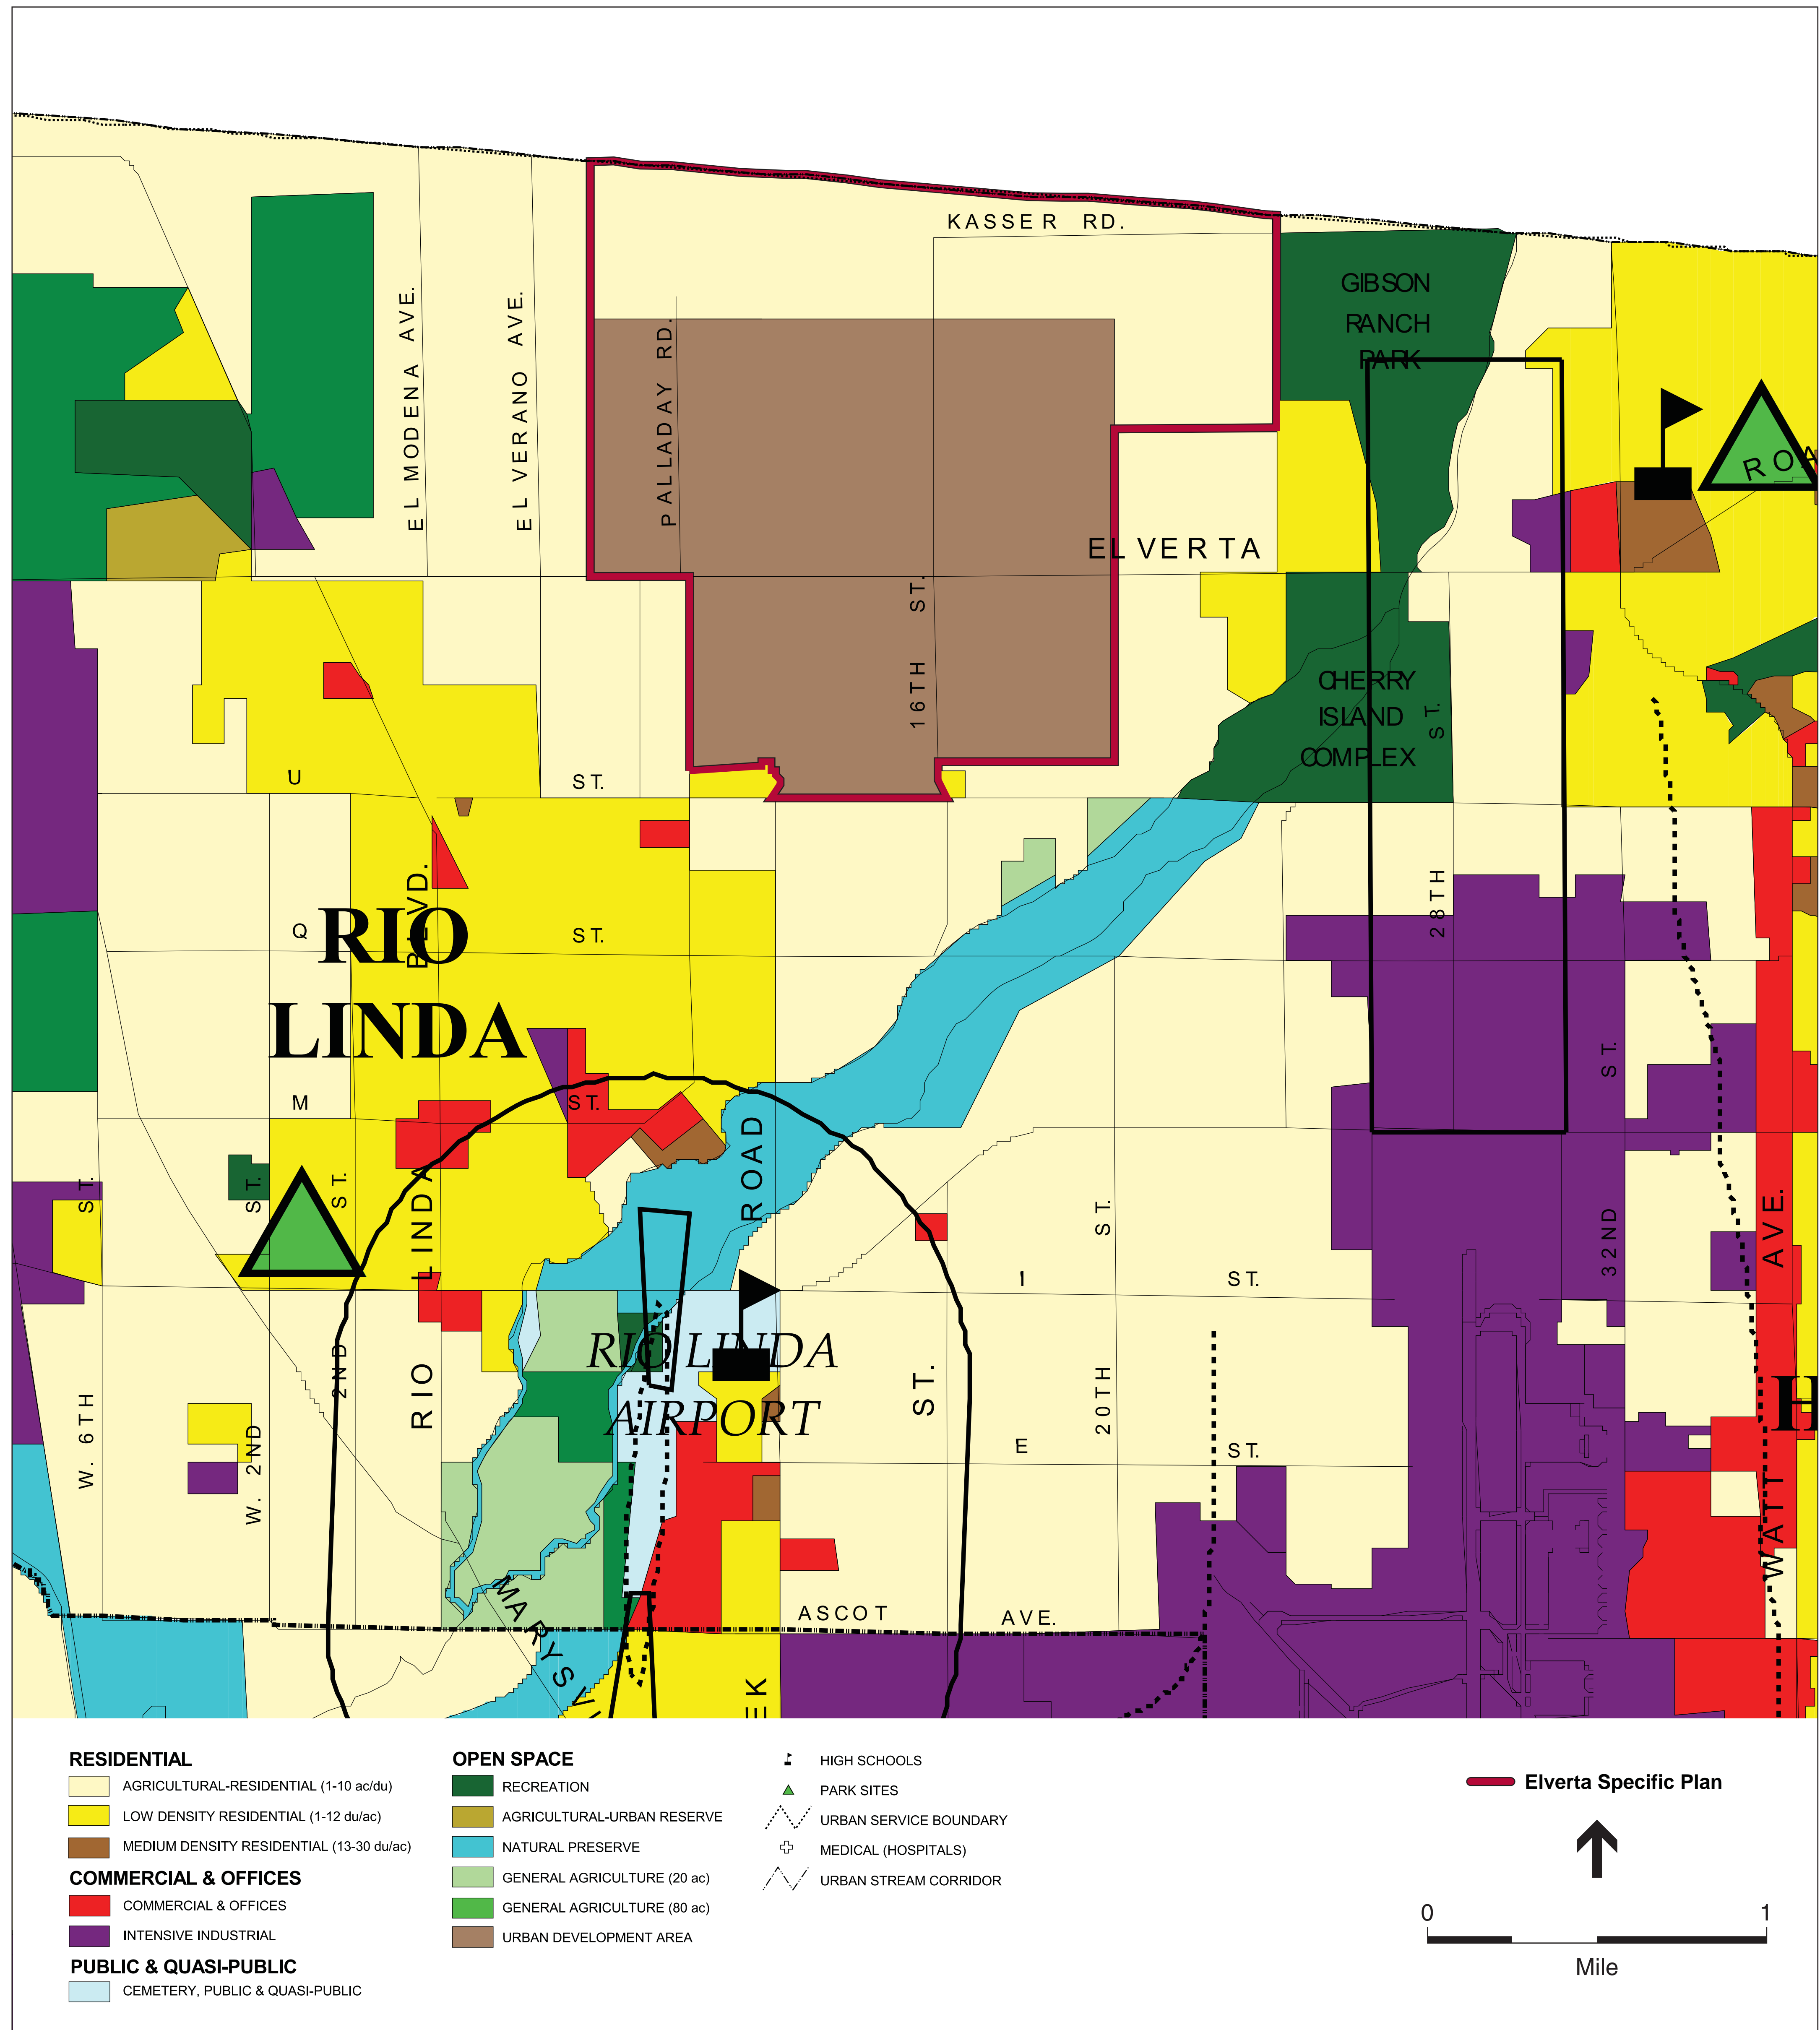

SPECIFIC PLAN LOCATION

ELEVERTA SPECIFIC PLAN ENVIRONMENTAL IMPACT STATEMENT

SOURCE: DeLorme Street Atlas, 2000; and ESA, 2009

SACRAMENTO COUNTY GENERAL PLAN LAND USES
ELEVERTA SPECIFIC PLAN ENVIRONMENTAL IMPACT STATEMENT

SOURCE: County of Sacramento, 1993; and ESA, 2009

APPROVED SPECIFIC PLAN

ELEVERTA SPECIFIC PLAN ENVIRONMENTAL IMPACT STATEMENT

ESA WETLAND DELINEATION AND PARCELS
 ELEVERTA SPECIFIC PLAN ENVIRONMENTAL IMPACT STATEMENT

SOURCE: Gibson & Skordal, LLC, 2009; and ESA, 2009