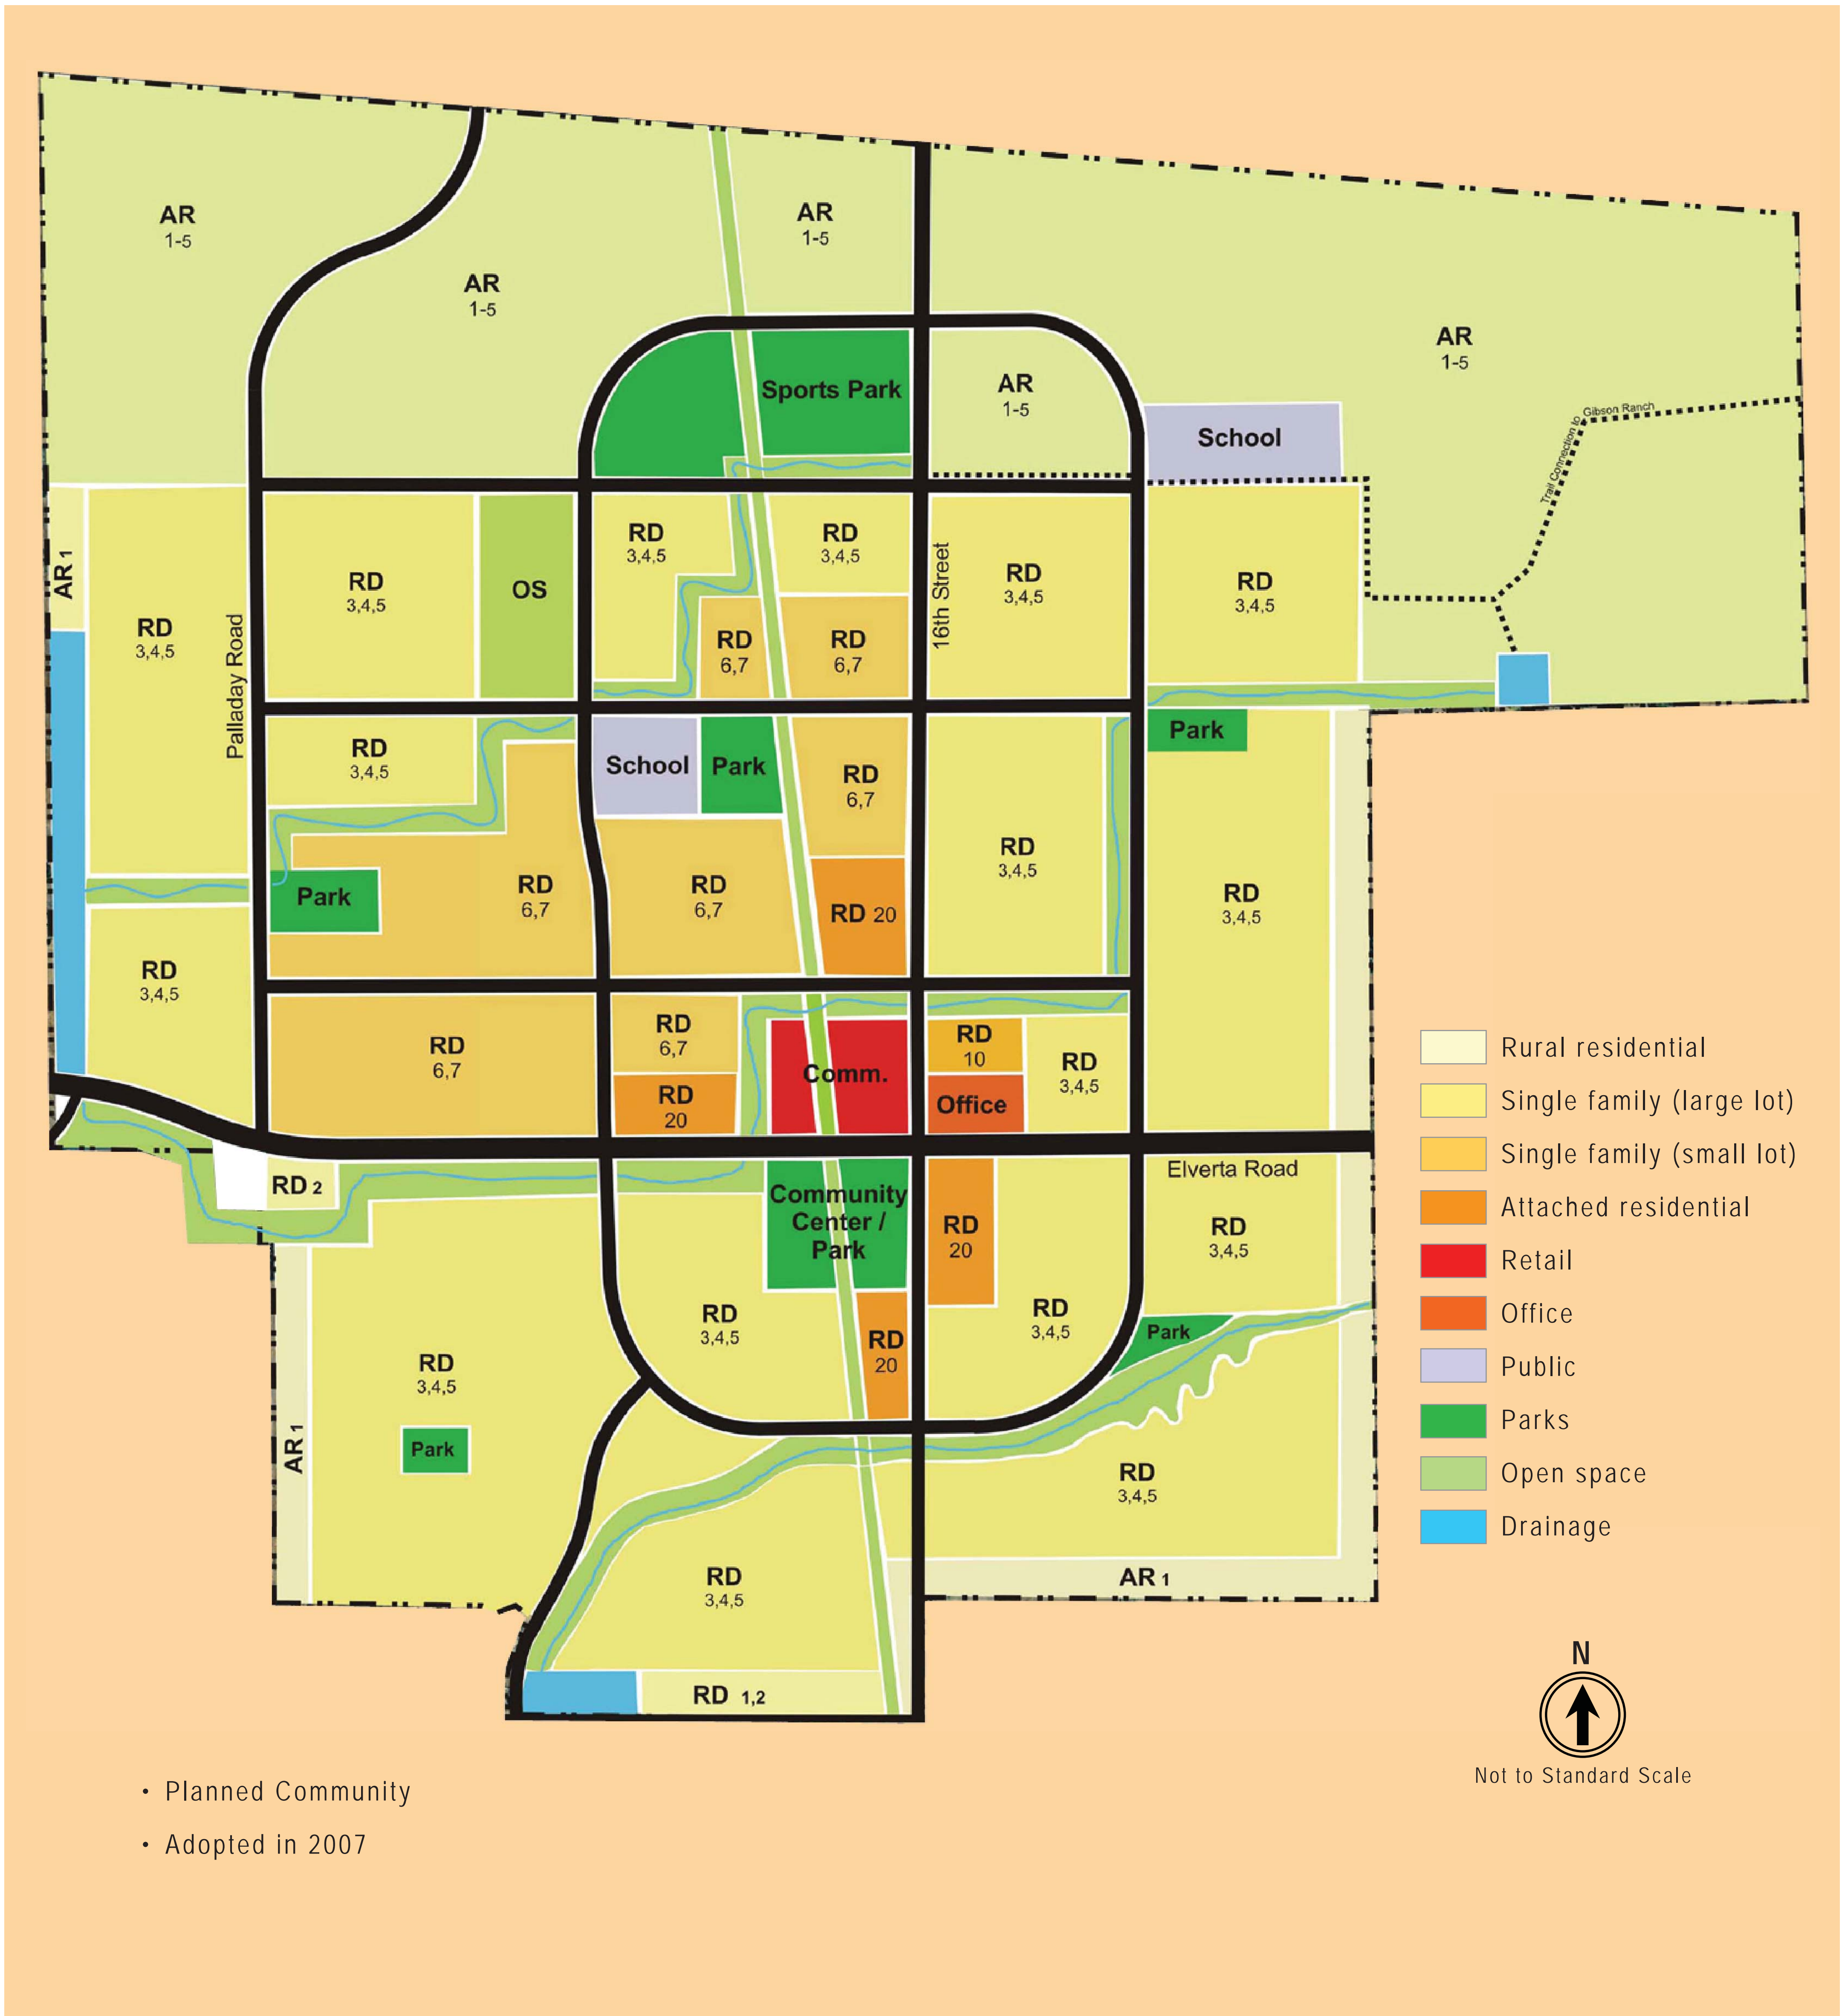

SPECIFIC PLAN LOCATION

ELEVERTA SPECIFIC PLAN ENVIRONMENTAL IMPACT STATEMENT

SOURCE: DeLorme Street Atlas, 2000; and ESA, 2009

SACRAMENTO COUNTY GENERAL PLAN LAND USES
ELEVERTA SPECIFIC PLAN ENVIRONMENTAL IMPACT STATEMENT

SOURCE: County of Sacramento, 1993; and ESA, 2009

APPROVED SPECIFIC PLAN

ELEVERTA SPECIFIC PLAN ENVIRONMENTAL IMPACT STATEMENT

ESA WETLAND DELINEATION AND PARCELS
 ELEVERTA SPECIFIC PLAN ENVIRONMENTAL IMPACT STATEMENT

SOURCE: Gibson & Skordal, LLC, 2009; and ESA, 2009