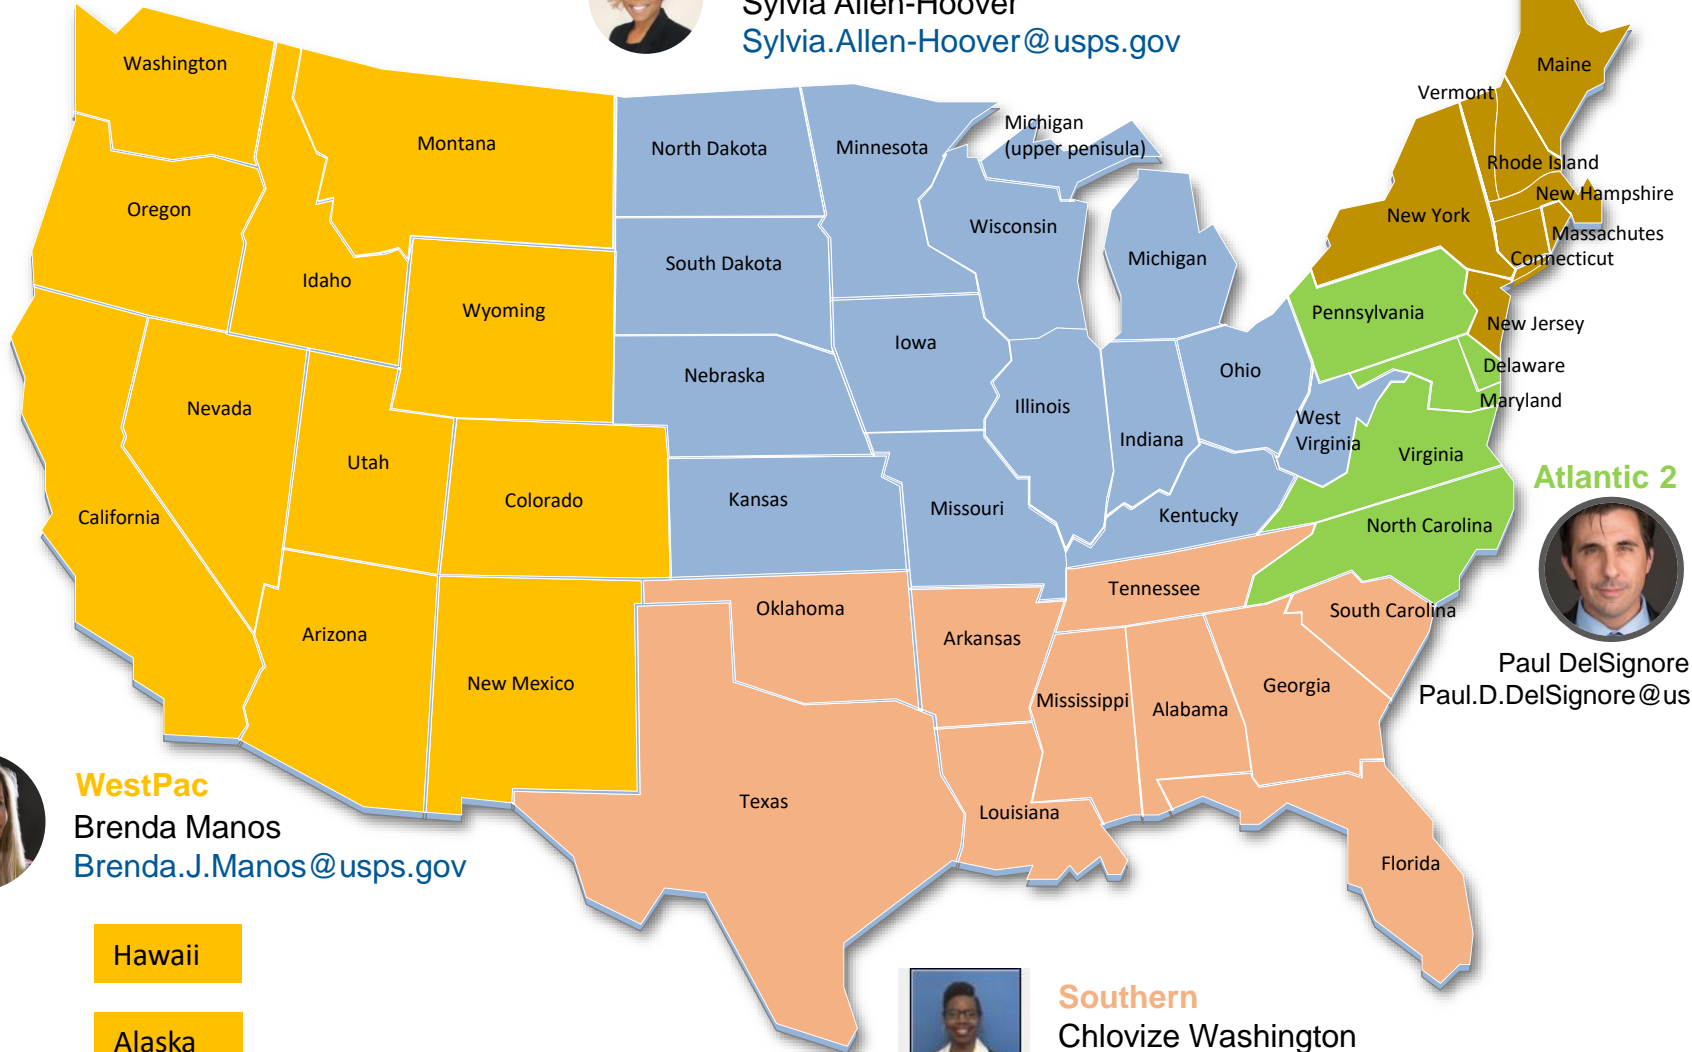

Regional Political Ambassador

Atlantic 1

Larissa Valdez

Larissa.C.Valdez@usps.gov

Central

Sylvia Allen-Hoover

Sylvia.Allen-Hoover@usps.gov

WestPac

Brenda Manos

Brenda.J.Manos@usps.gov

Hawaii

Alaska

Atlantic 2

Paul DeSignore

Paul.D.DeSignore@usps.gov

Southern