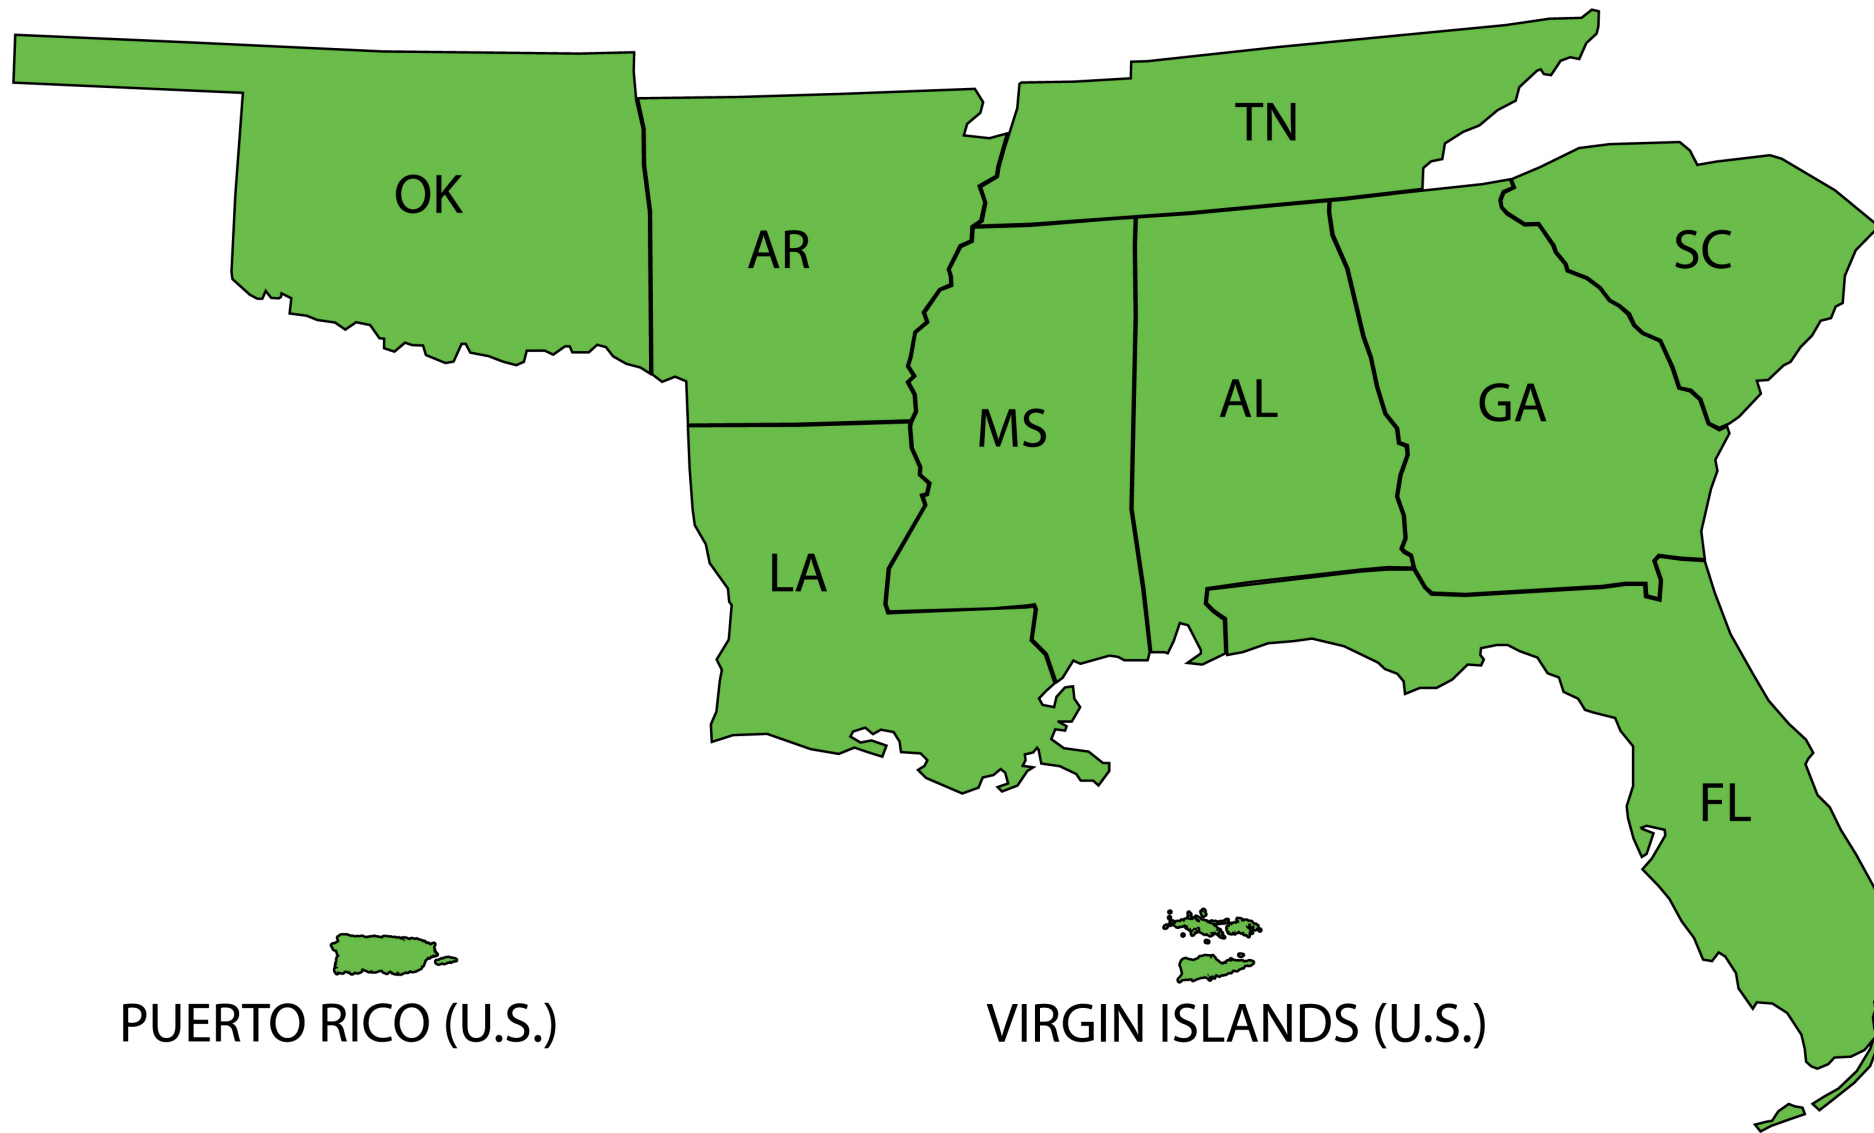

Community Care Network Region 3

CCN Region 3

VISN 7

Augusta, GA (509)
Birmingham, AL (521)
Charleston, SC (534)
Columbia, SC (544)
Atlanta, GA (508)
Dublin, GA (557)
Tuscaloosa, AL (679)
Central Alabama (619)

VISN 8

Bay Pines, FL (516)
Miami, FL (546)
N. Florida / S. Georgia (573)
Orlando, FL (675)
San Juan, PR (672)
Tampa, FL (673)
West Palm Beach, FL (548)

VISN 9

Memphis, TN (614)
Mountain Home, TN (621)
Tennessee Valley, TN (626)

VISN 16

Alexandria, LA (502)
Fayetteville, AR (564)
Jackson, MS (586)
New Orleans, LA (629)
Shreveport, LA (667)
Central Arkansas (598)
Biloxi, MS (520)

VISN 19

Muskogee, OK (623)
Oklahoma City, OK (635)