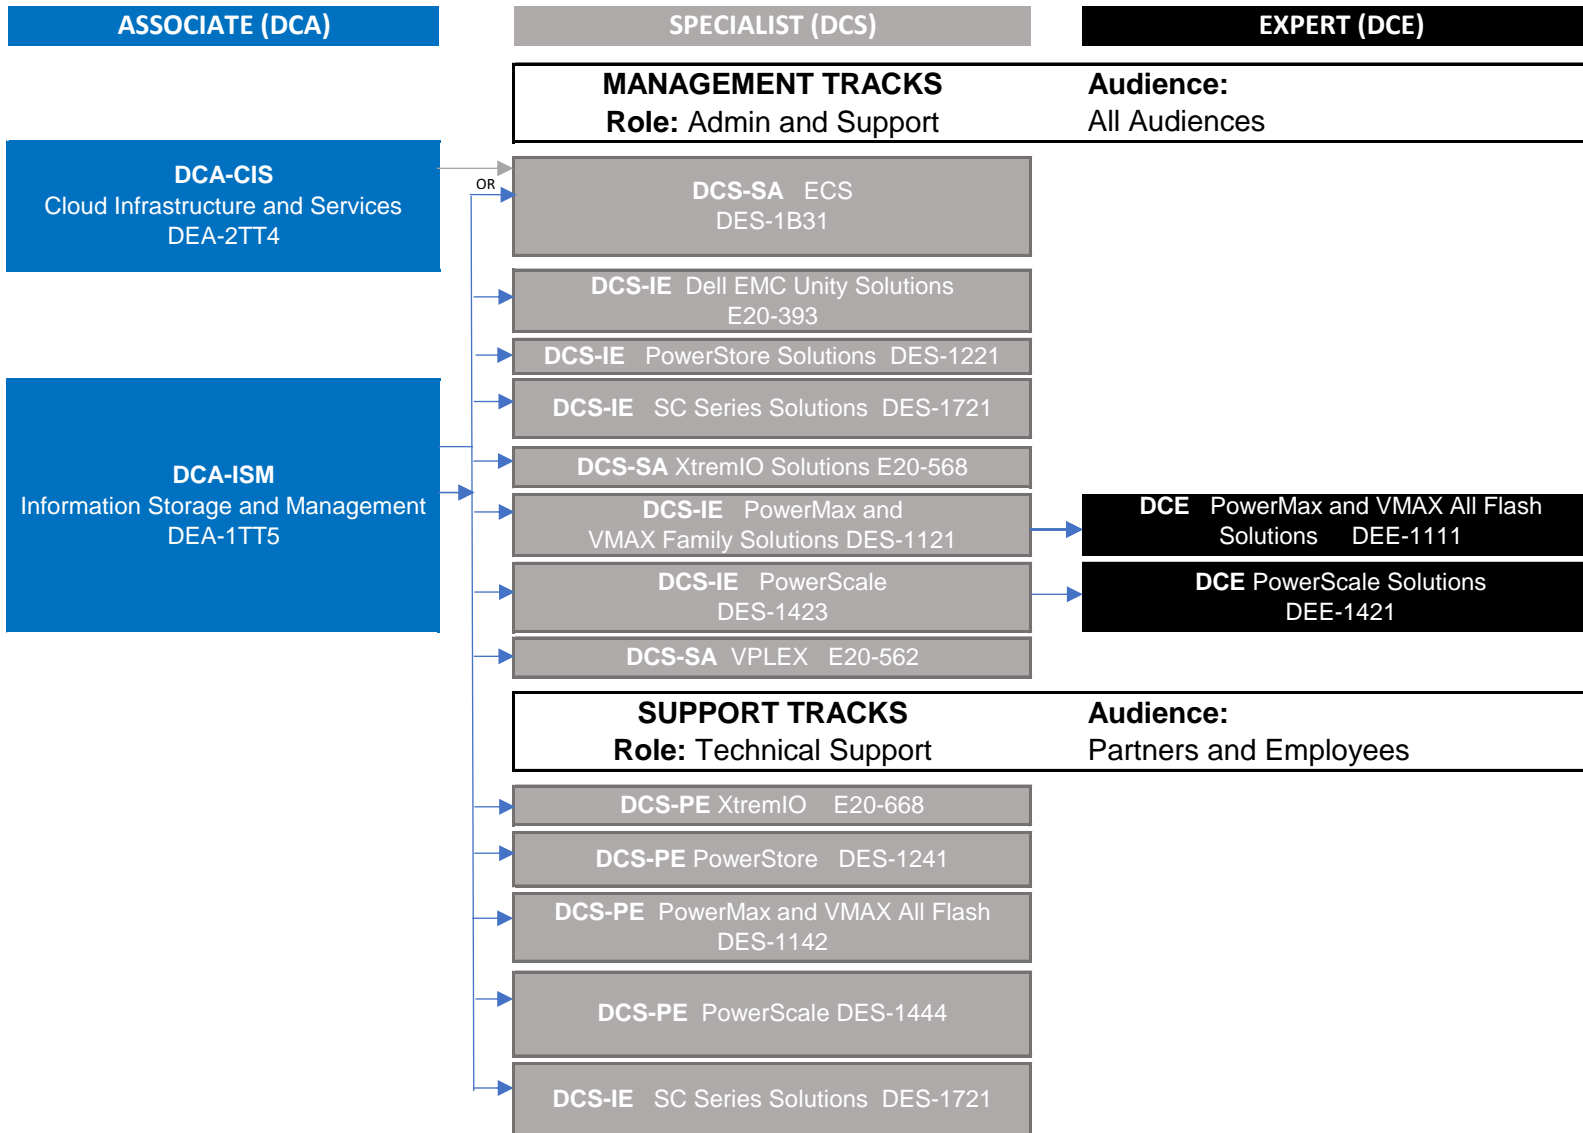

Storage Certifications - 2 of 2

Based on your role and technology focus complete an Associate level certifications (DCA-CIS or DCA-ISM) and then choose the Specialist track
Tracks: Technology Architect (DCS-TA), Implementation Engineer (DCS-IE), Systems Administrator (DCS-SA), Platform Engineer (DCS-PE)

NOTE: For more information click on the certification name to go to the Education Services website.