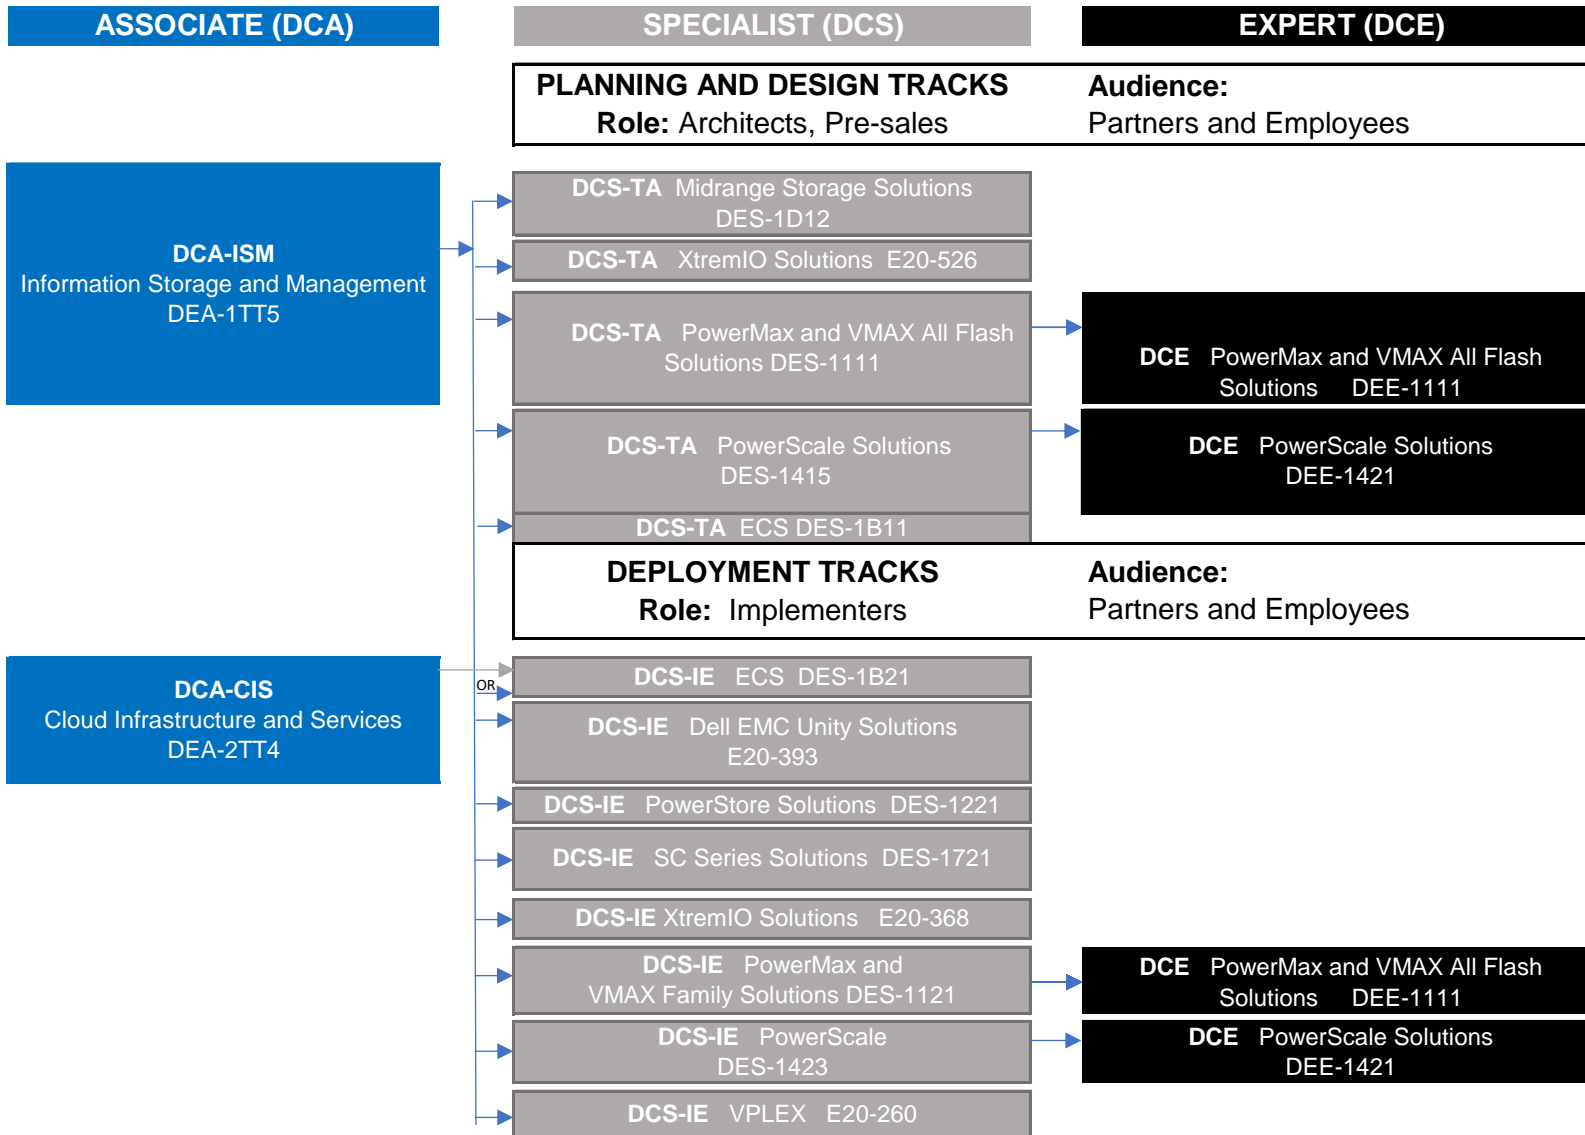

- Data Science
 - Advanced Analytics
 - Data Engineering

- Storage
 - ECS
 - PowerScale
 - PowerMax / VMAX
 - PowerStore
 - Dell EMC Unity
 - VPLEX
 - XtremIO

- Networking
 - PowerSwitch Campus
 - PowerSwitch Data Center

- Security
 - Infrastructure Security

Storage Certifications - 1 of 2

Based on your role and technology focus complete an Associate level certifications (DCA-CIS or DCA-ISM) and then choose the Specialist track

Tracks: Technology Architect (DCS-TA), Implementation Engineer (DCS-IE), Systems Administrator (DCS-SA), Platform Engineer (DCS-PE)

NOTE: For more information click on the certification name to go to the Education Services website.