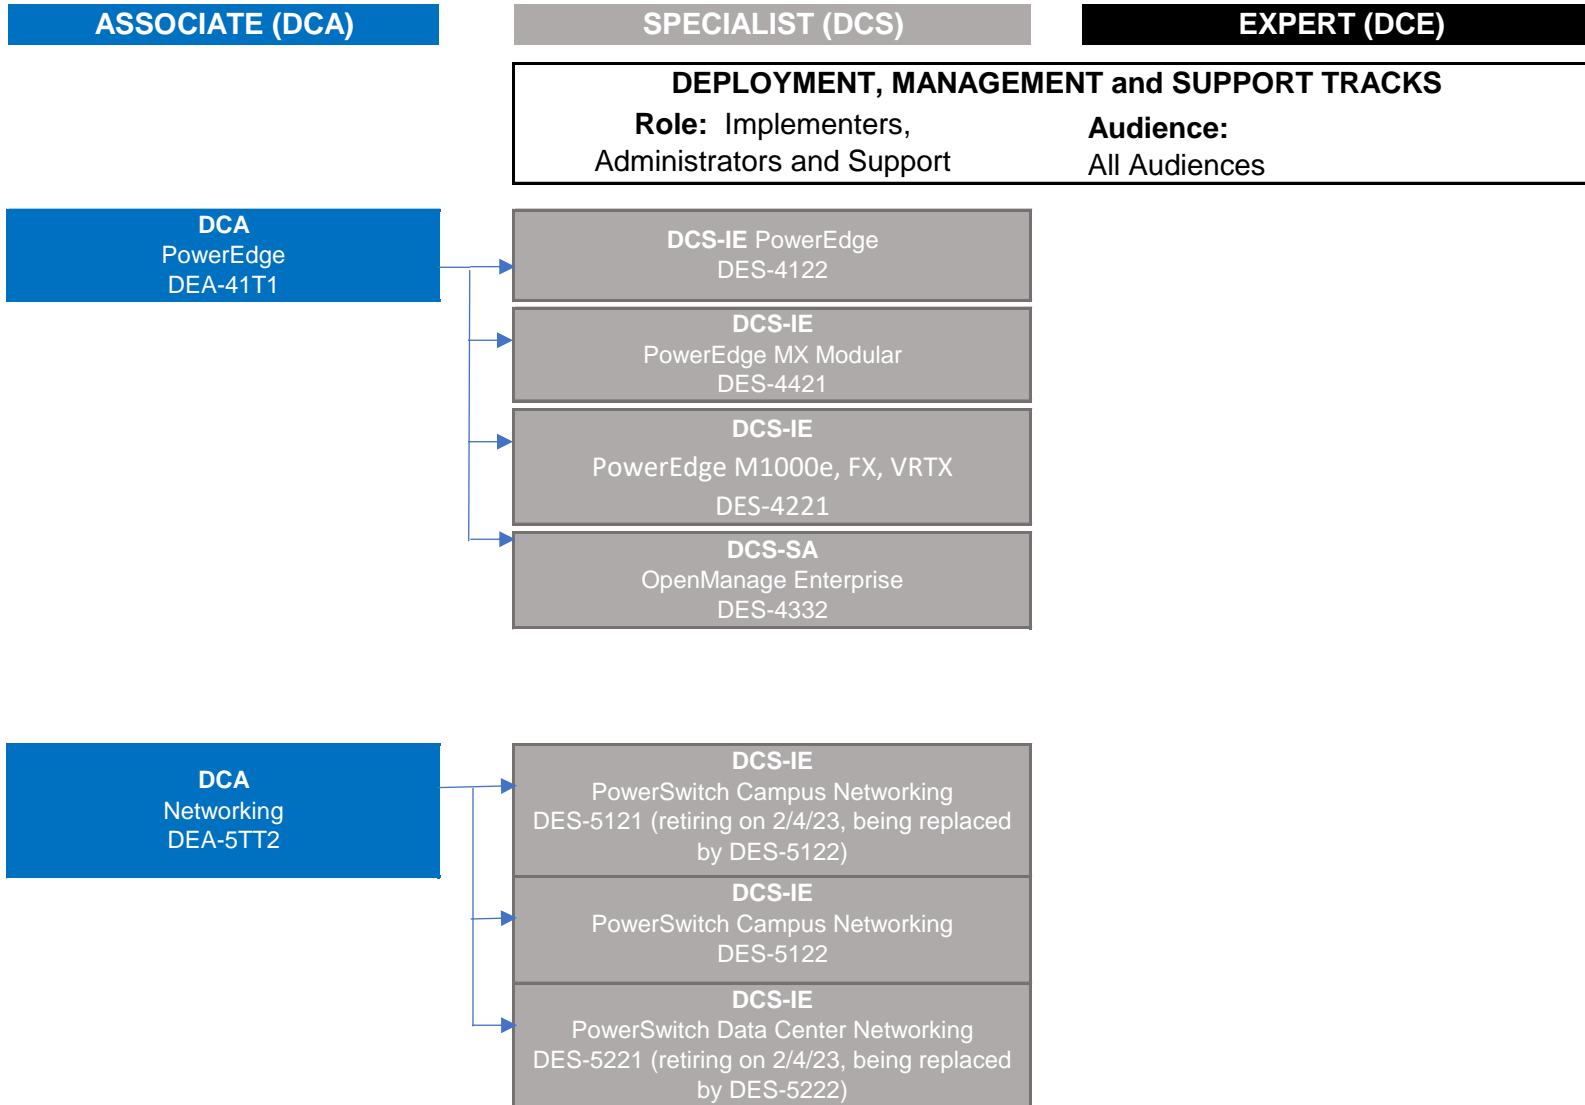

Servers and Networking Certifications

Based on your role and technology focus complete an Associate level certifications (PowerEdge or Networking) and then choose the Specialist track

Tracks: Implementation Engineer (DCS-IE), Systems Administrator (DCS-SA) and Platform Engineer (DCS-PE)

NOTE: For more information click on the certification name to go to the Education Services website.

Copyright © 2022 Dell Inc. or its subsidiaries. All rights reserved. Dell, Dell EMC and other trademarks are trademarks of Dell Inc. or its subsidiaries.

Published in the USA, December 2022.