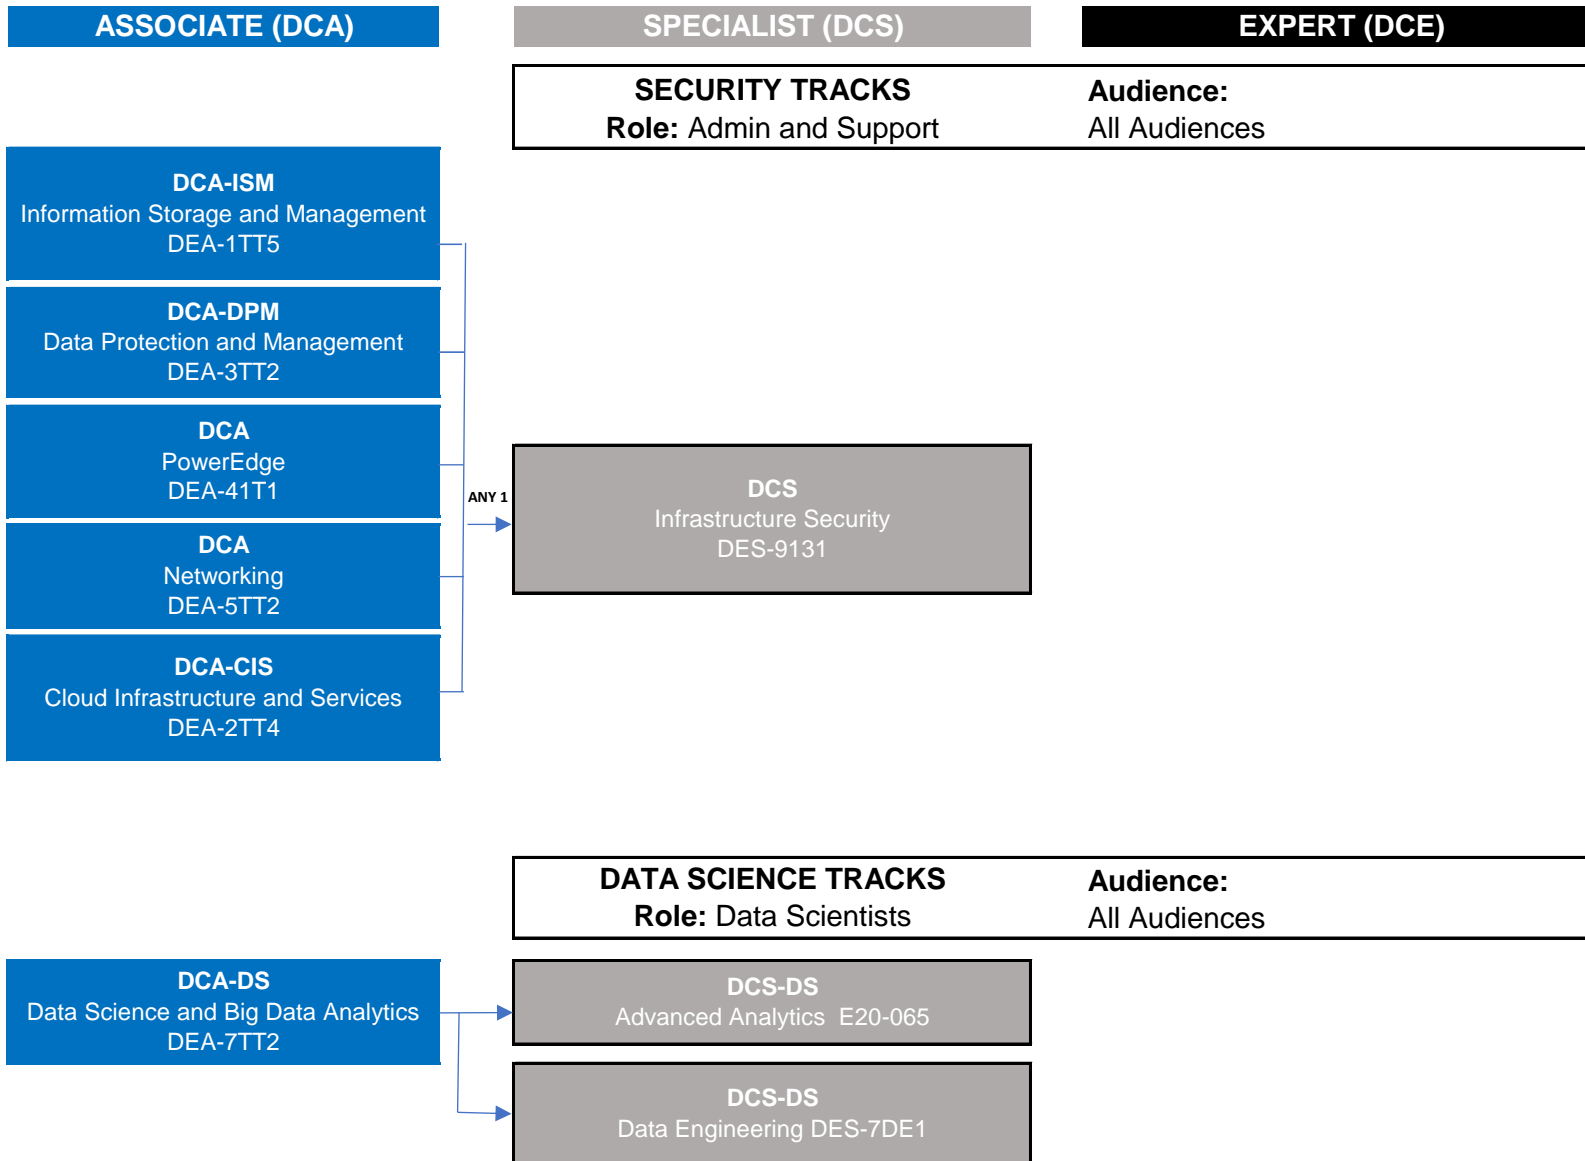

Tracks: Implementation Engineer (DCS-IE), Systems Administrator (DCS-SA) and Platform Engineer (DCS-PE)

NOTE: For more information click on the certification name to go to the Education Services website.

Based on your role and technology focus complete an Associate level certification and then choose the Specialist track

Tracks: Cloud Architect (DCS-CA), Implementation Engineer (DCS-IE) and Systems Administrator (DCS-SA)

*These certifications may make you eligible for an additional badge.

NOTE: For more information click on the certification name to go to the Education Services website.

Security and Data Science Certifications

Based on your role and technology focus complete an Associate level certifications and then choose the Specialist track

Tracks: Data Scientist (DCS-DS), Specialist (DCS)

Badges – Solutions and Co-Skilled