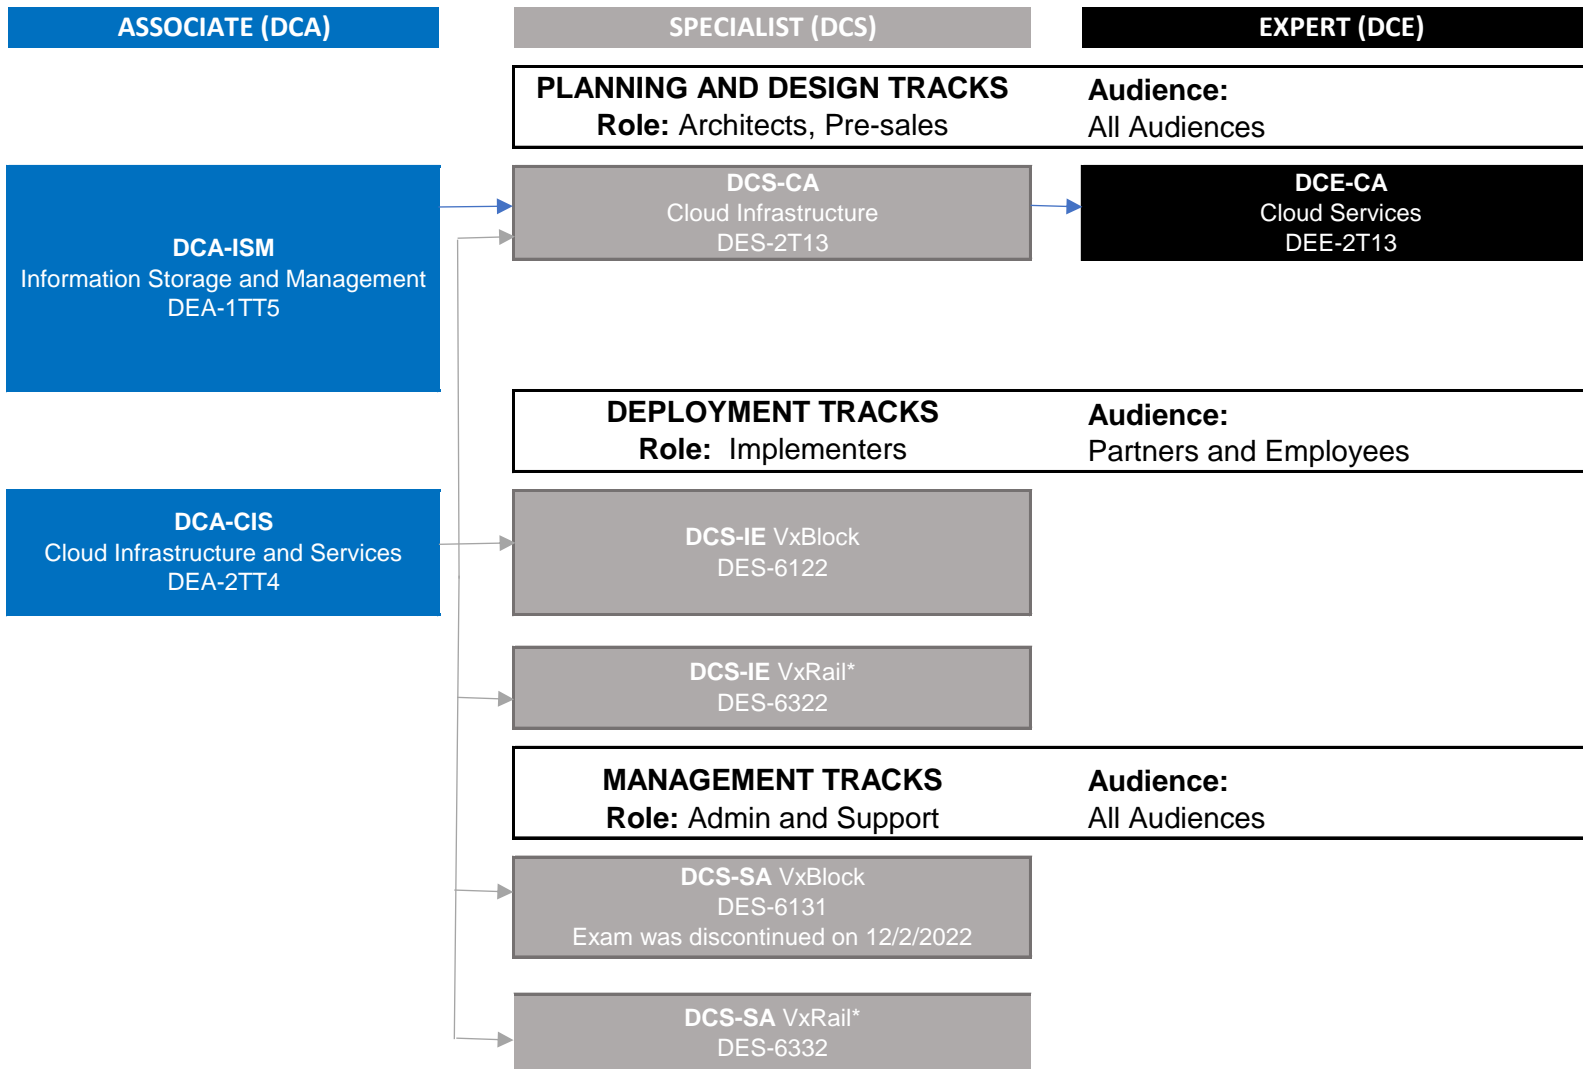

Published in the USA, December 2022.

Servers and Networking Certifications

Based on your role and technology focus complete an Associate level certifications (PowerEdge or Networking) and then choose the Specialist track

Tracks: Implementation Engineer (DCS-IE), Systems Administrator (DCS-SA) and Platform Engineer (DCS-PE)

NOTE: For more information click on the certification name to go to the Education Services website.

Copyright © 2022 Dell Inc. or its subsidiaries. All rights reserved. Dell, Dell EMC and other trademarks are trademarks of Dell Inc. or its subsidiaries.

Published in the USA, December 2022.

Cloud and Converged Infrastructure Certifications

Based on your role and technology focus complete an Associate level certification and then choose the Specialist track

Tracks: Cloud Architect (DCS-CA), Implementation Engineer (DCS-IE) and Systems Administrator (DCS-SA)