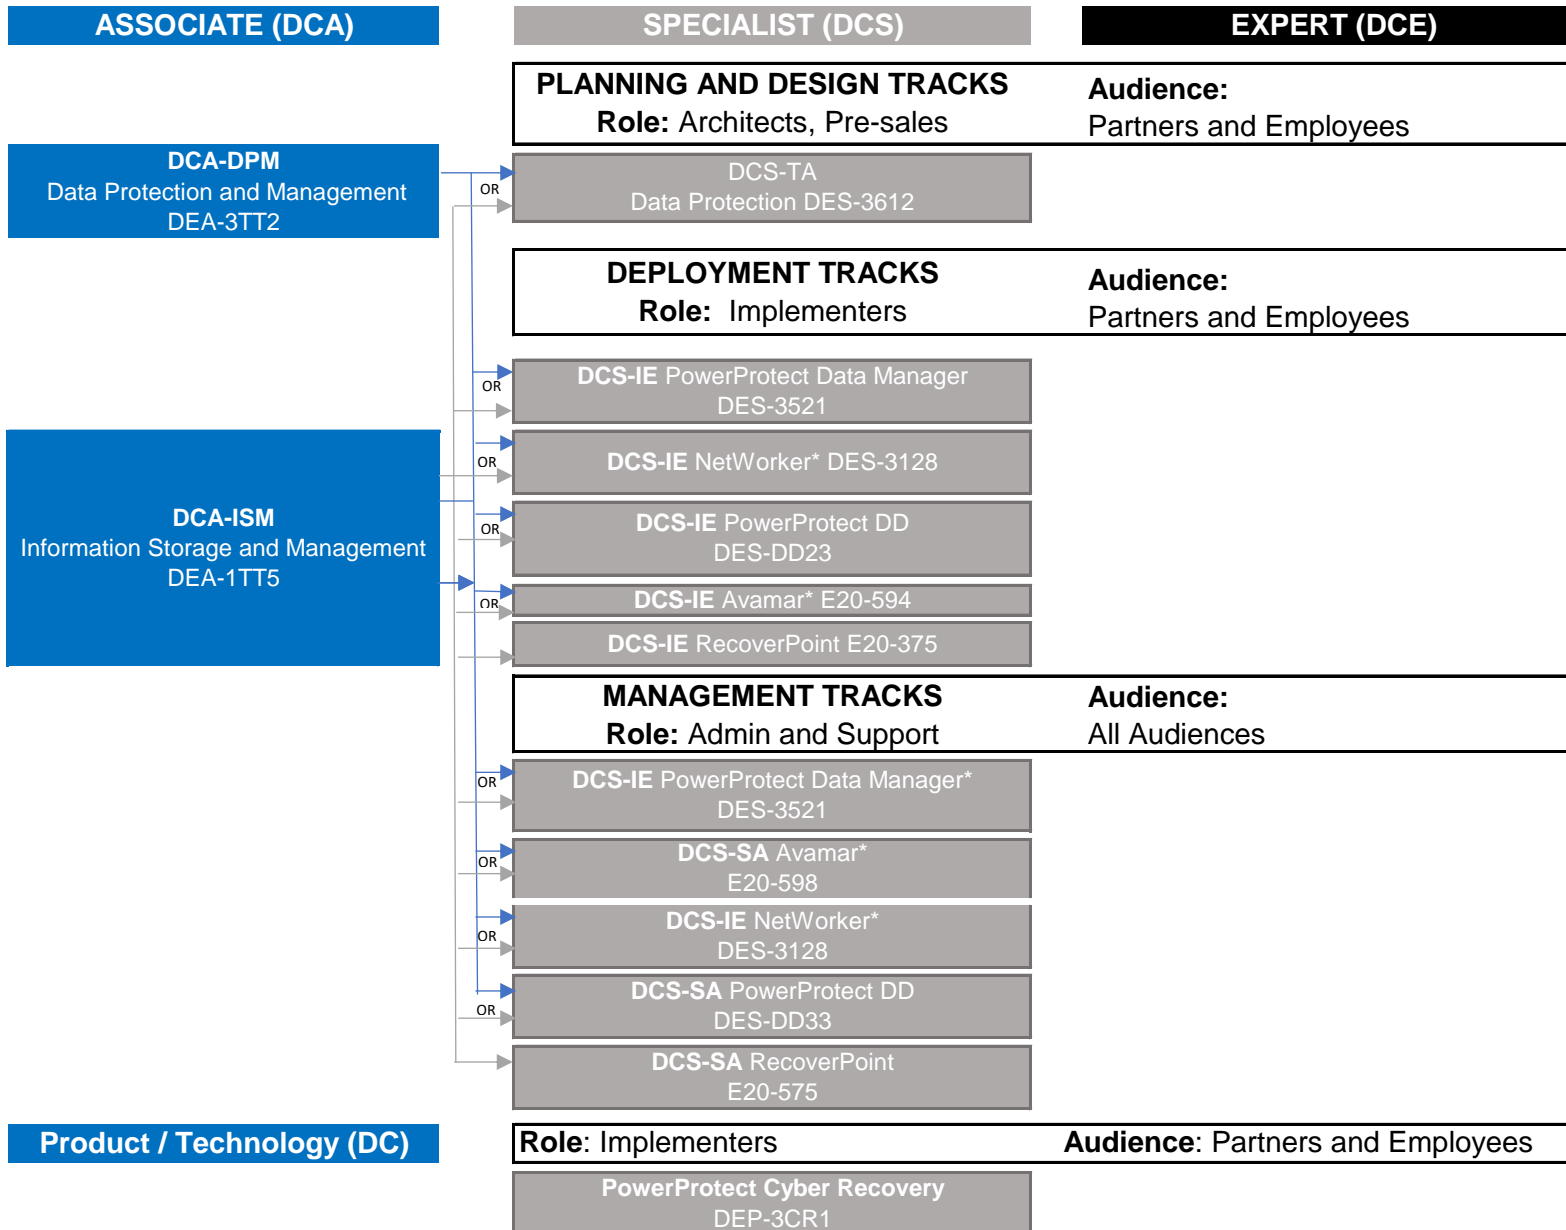

Tracks: Technology Architect (DCS-TA), Implementation Engineer (DCS-IE), Systems Administrator (DCS-SA), Platform Engineer (DCS-PE)

NOTE: For more information click on the certification name to go to the Education Services website.

Based on your role and technology focus complete an Associate level certifications (DCA-CIS or DCA-ISM) and then choose the Specialist track
Tracks: Technology Architect (DCS-TA), Implementation Engineer (DCS-IE), Systems Administrator (DCS-SA), Platform Engineer (DCS-PE)

NOTE: For more information click on the certification name to go to the Education Services website.

Data Protection Certifications

Complete either one of the Associate level certifications (DCA-DPM or DCA-ISM) and then choose the track based on your role

Tracks: Technology Architect (DCS-TA), Implementation Engineer (DCS-IE), Systems Administrator (DCS-SA)

*These certifications may make you eligible for an additional badge.

Copyright © 2022 Dell Inc. or its subsidiaries. All rights reserved. Dell, Dell EMC and other trademarks are trademarks of Dell Inc. or its subsidiaries.