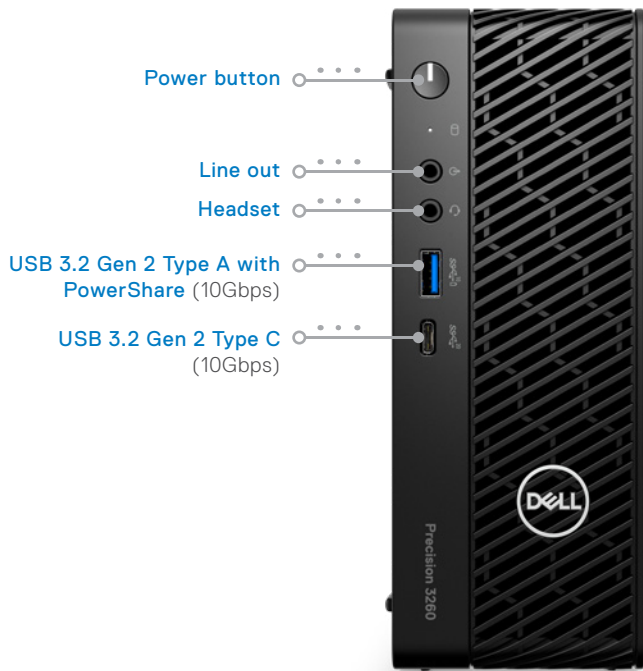

3260 Compact

Small, but without sacrifice

A powerful, yet affordable workstation in an ultra small form factor.

[▶ Click here to view 360° product demo.](#)