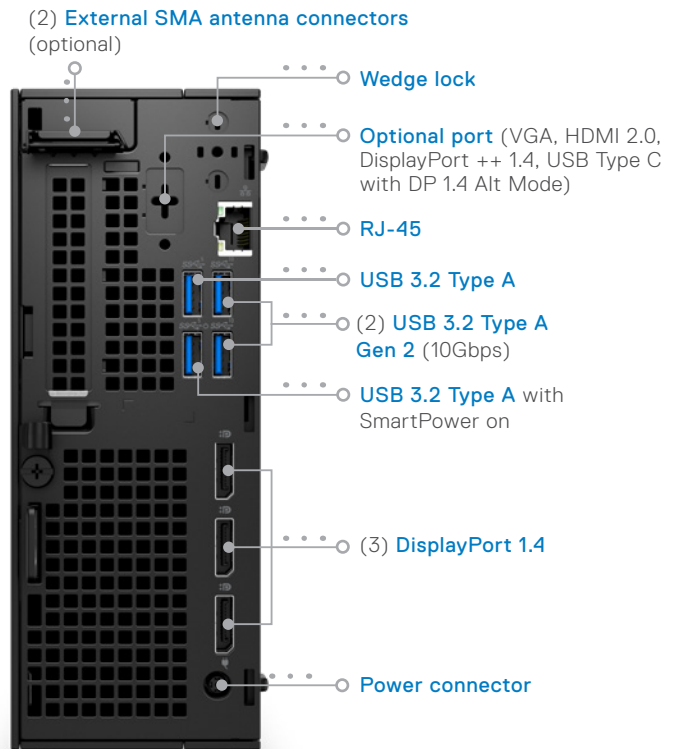

3260 Compact

Small, but without sacrifice

A powerful, yet affordable workstation in an ultra small form factor.

[▶ Click here to view 360° product demo.](#)