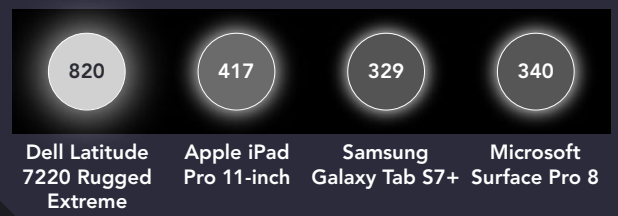

Geekbench 5 CPU performance scores (multi-core)
Normalized | Higher is better

*Dell Latitude 7220 Rugged Extreme rated to handle temps between -20°F/-29°C and 145°F/63°C

Usable after repeated falls

The Dell Latitude 7220 Rugged Extreme remained fully functional after 26 drops with slight wear on edges/corners.

- Surface Pro 8 usability was compromised when the glass shattered on the third drop

Readable in bright sunlight

A brighter screen makes it easier to read maps and check job orders in the field.

Screen brightness while unplugged (nits) | Higher is better