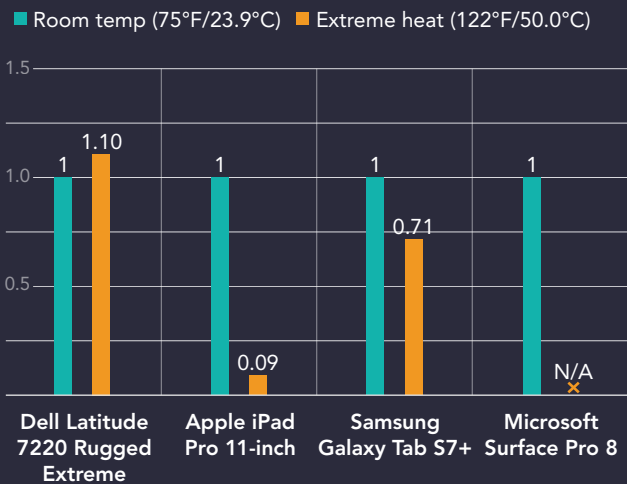

Geekbench 5 CPU performance scores (multi-core)
Normalized | Higher is better

*Dell Latitude 7220 Rugged Extreme rated to handle temps between -20°F/-29°C and 145°F/63°C

Usable after repeated falls

The Dell Latitude 7220 Rugged Extreme remained fully functional after 26 drops with slight wear on edges/corners.