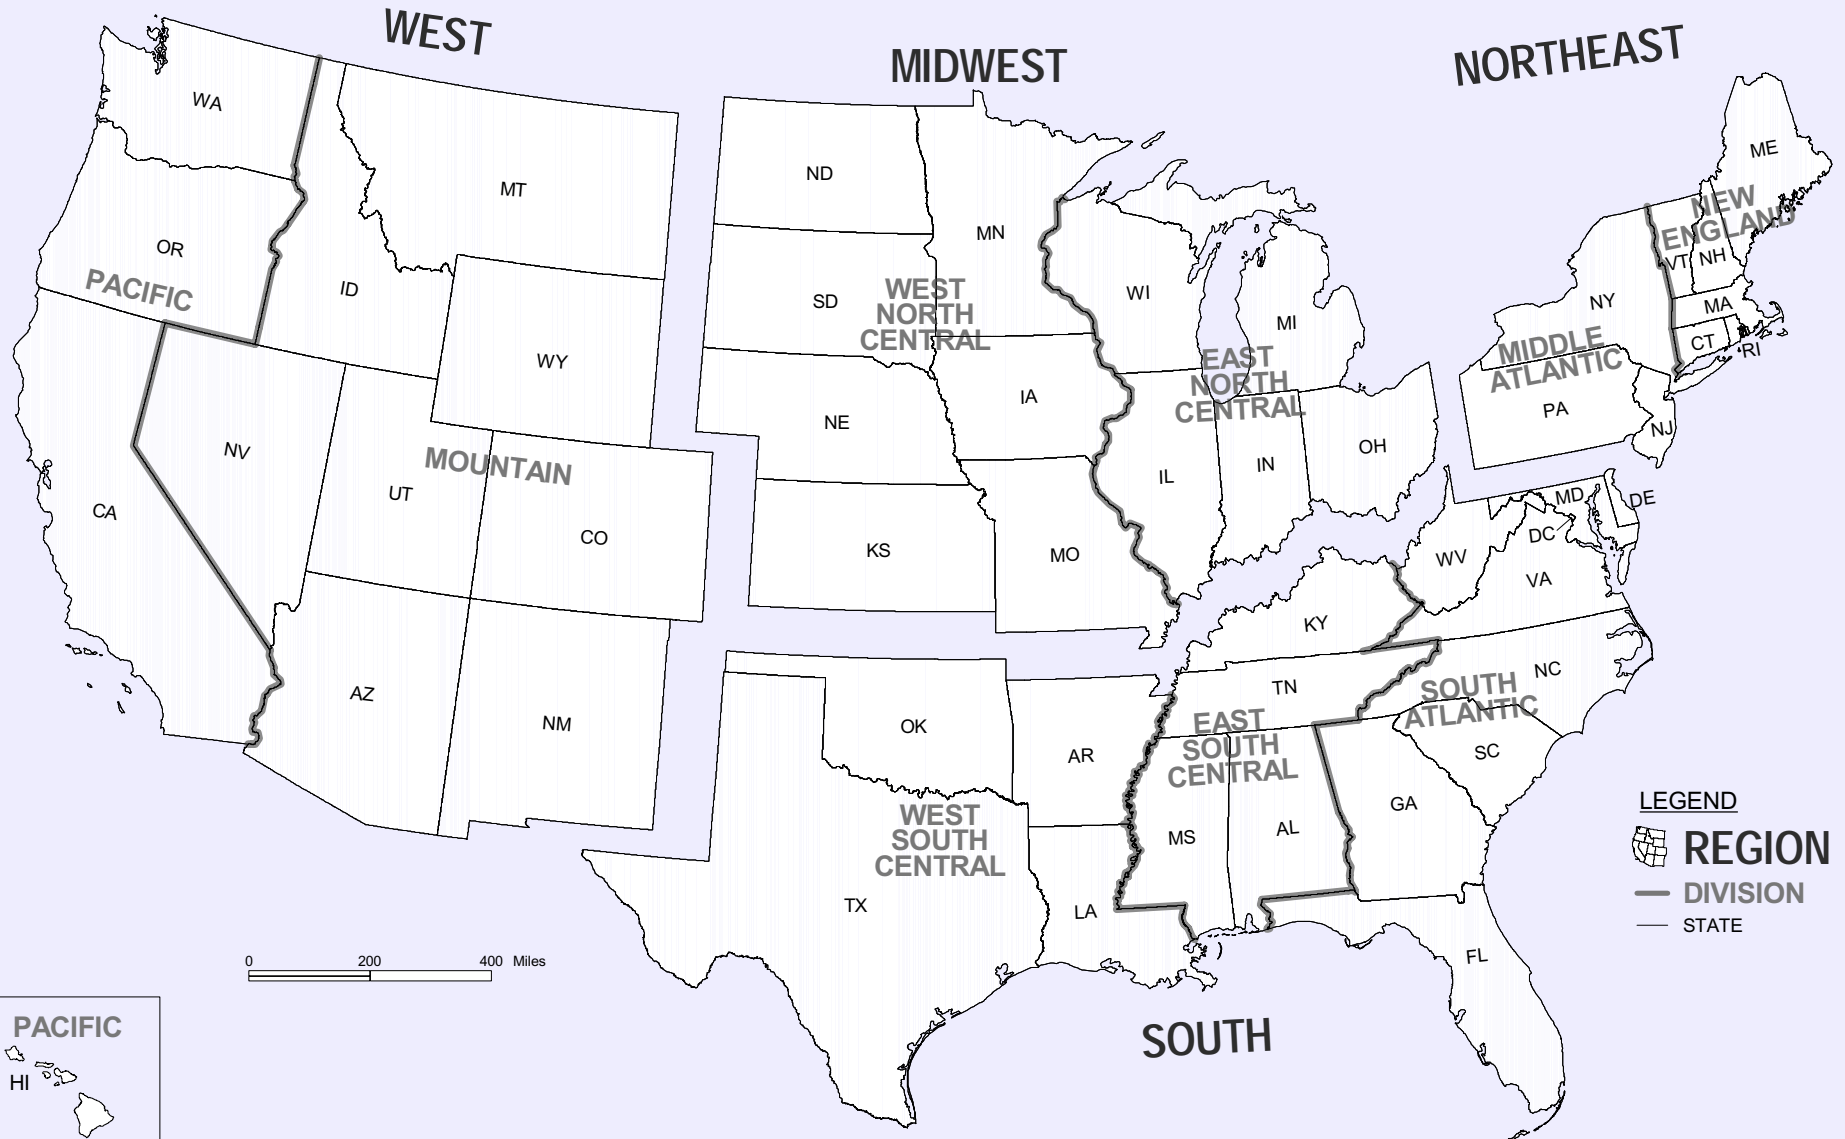

PACIFIC

# Census Regions and Divisions of the United States

0 200 400 Miles

PACIFIC

LEGEND

REGION

— DIVISION

— STATE

### Region 1: Northeast

#### Division 5: South Atlantic

Delaware (10)  
District of Columbia (11)  
Florida (12)  
Georgia (13)  
Maryland (24)  
North Carolina (37)  
South Carolina (45)  
Virginia (51)  
West Virginia (54)