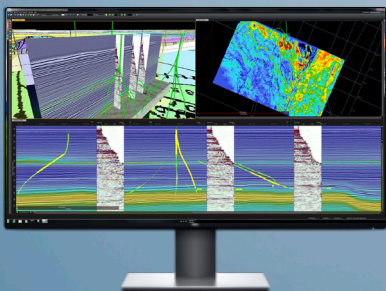

C

D

E

Recommended solution

- A. Dell Precision 7920 Rack
- B. Dell Precision 7920 Tower
- C. Dell UltraSharp 32 4K USB-C Monitor - U3219Q
- D. Dell Wyse 5030 Thin Client
- E. Dell Multi-Device Wireless Keyboard and Mouse Combo - KM7120W