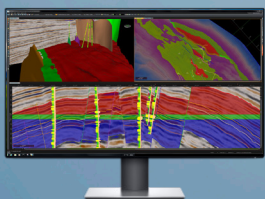

Geophysics analysis

PROCESS, MAP AND INTERPRET YOUR SURVEYS EFFICIENTLY
WITH A MOBILE SOLUTION.

The Dell Precision 7750 mobile workstation provides a high performing, mobile geophysical solution to power software that perform geophysical interpretations.

For more intensive workflows consider the Dell Precision 7920 Tower.

Dell Precision workstations feature the latest Intel® Core™ or Xeon® processors, to help extract powerful performance from the most demanding professional applications.

A

B

Recommended solution

- A. Dell Precision 7750
- B. Dell Precision 7920 Tower
- C. Dell UltraSharp 32 4K USB-C Monitor - U3219Q
- D. Dell Performance Dock – WD19DC
- E. Dell Multi-Device Wireless Keyboard and Mouse Combo - KM7120W

6

C

D

E