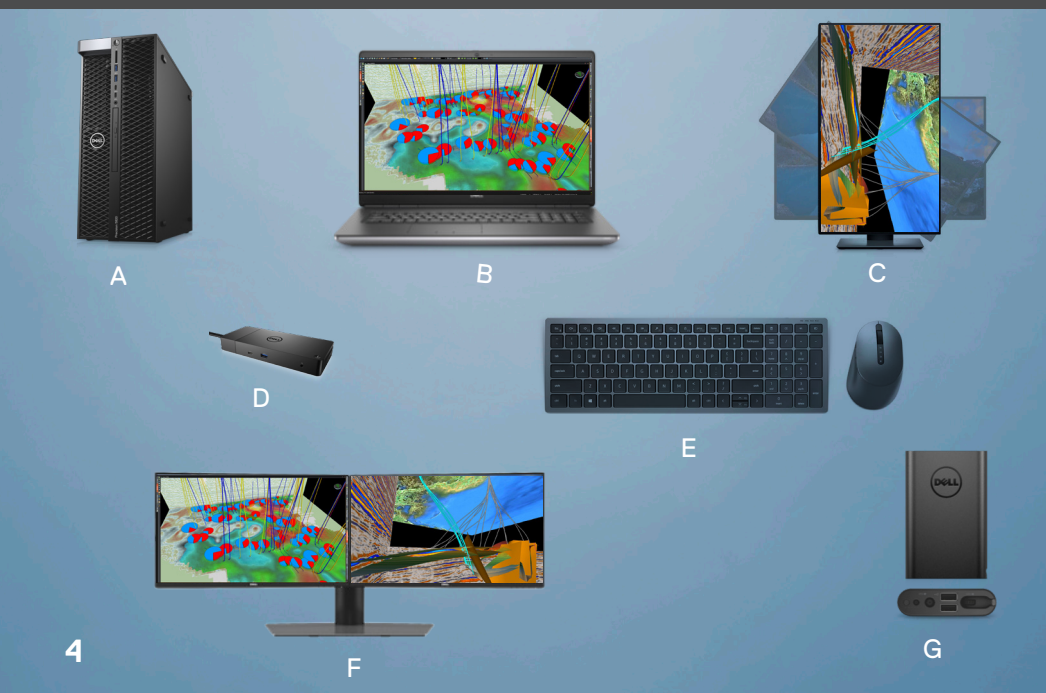

Recommended products and accessories

- A. Dell Precision 5820 Tower
- B. Dell Precision 7750
- C. Dell UltraSharp 27 4K USB-C Monitor - U2720Q
- D. Dell Performance Dock – WD19DC
- E. Dell Multi-Device Wireless Keyboard and Mouse Combo - KM7120W
- F. Dell Dual Monitor Stand - MDS19
- G. Dell Notebook Power Bank, 65W - PW7015L