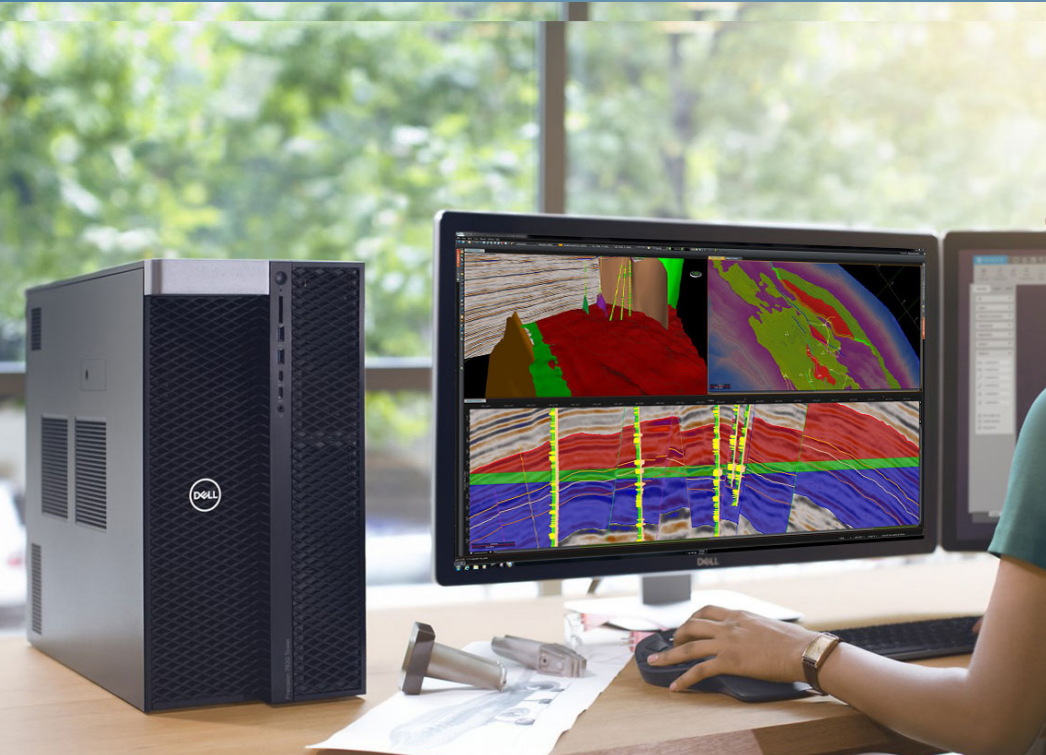

Drilling & production

ENHANCE DRILLING AND PRODUCTION WORKFLOWS WITH
COMPACT, HIGH PERFORMANCE, SOLUTIONS.

The Dell Precision 5820 Tower provides a compact workstation solution for planning, costing, developing and supervising oil and gas well operations.

For a mobile solution, consider the Dell Precision 7750.

Dell Precision workstations offer the flexibility to support demanding multi-threaded engineering workflows.