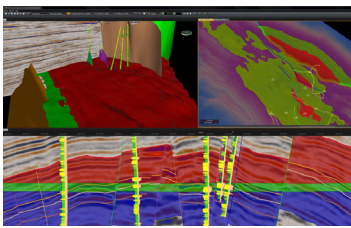

Page 3

DRILLING & PRODUCTION

Enhance drilling and production workflows with compact, high performance, solutions.

Page 4

SEISMIC DATA INTERPRETATION

Accelerate resource-intensive data interpretation tasks with a remote workstation.

Page 5

GEOPHYSICS ANALYSIS

Easily handle complex, data-intensive workflows with a powerful mobile workstation.

Page 6

OIL RIG & OIL FIELD SYSTEM MAINTENANCE & MONITORING

Monitor and maintain systems easily on an oil rig or oil field, using rugged and powerful PCs.

Page 11

Geoscience Interpretation

POWER THROUGH COMPLEX AND DEMANDING GEOSCIENCE INTERPRETATION APPLICATIONS.

The Dell Precision 7920 Tower combines versatile design and ultimate scalability to deliver the geology software performance needed for efficient analysis, creativity and testing.