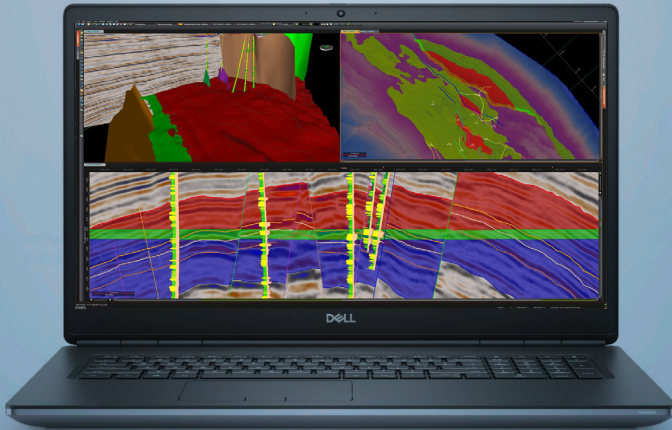

Geophysics analysis

PROCESS, MAP AND INTERPRET YOUR SURVEYS EFFICIENTLY
WITH A MOBILE SOLUTION.

The Dell Precision 7750 mobile workstation provides a high performing, mobile geophysical solution to power software that perform geophysical interpretations.

For more intensive workflows consider the Dell Precision 7920 Tower.

Dell Precision workstations feature the latest Intel® Core™ or Xeon® processors, to help extract powerful performance from the most demanding professional applications.

A

B

Recommended solution

- A. Dell Precision 7750
- B. Dell Precision 7920 Tower
- C. Dell UltraSharp 32 4K USB-C Monitor - U3219Q
- D. Dell Performance Dock – WD19DC
- E. Dell Multi-Device Wireless Keyboard and Mouse Combo - KM7120W