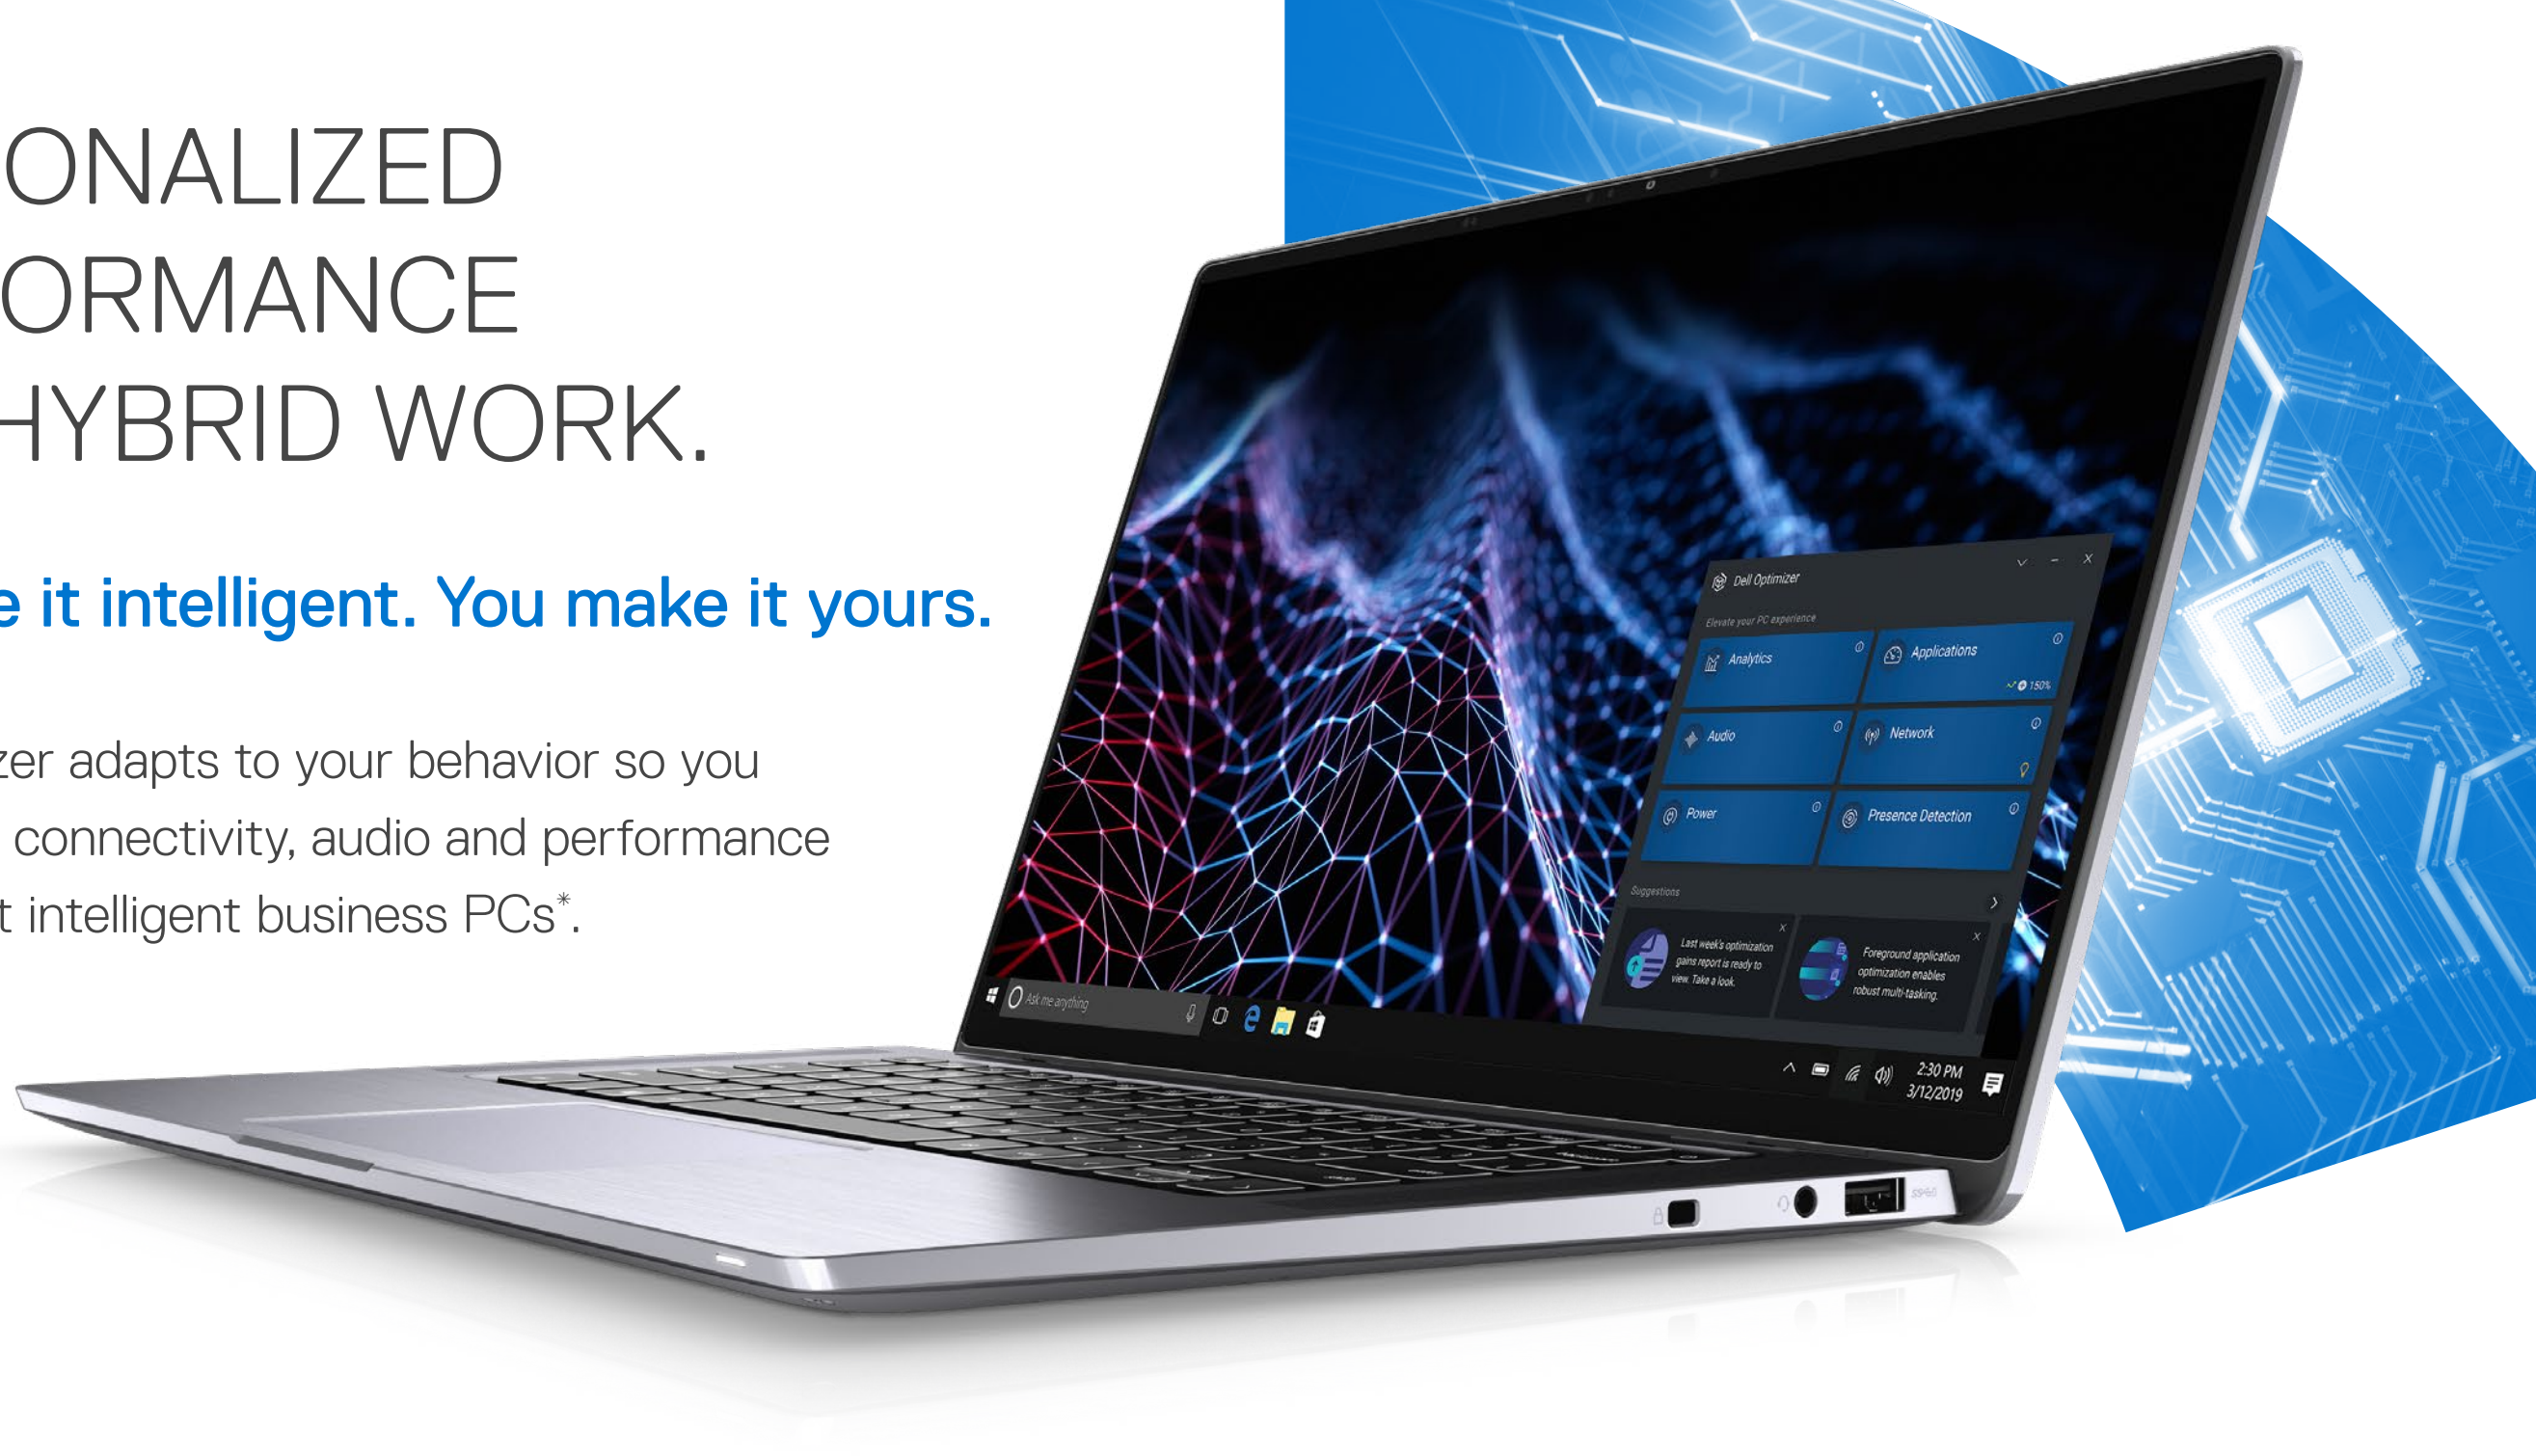

PERSONALIZED PERFORMANCE FOR HYBRID WORK.

We make it intelligent. You make it yours.

Dell Optimizer adapts to your behavior so you have better connectivity, audio and performance on the most intelligent business PCs*.

A SYSTEM AS UNIQUE AS YOU.

Take personalized PC performance to the next level with Dell Optimizer – a built-in AI-based optimization software that learns and responds to the way you work.

The world's most comprehensive suite of Intelligent Privacy features.[†]

Better connectivity ensures fewer interruptions on conference calls.

Enhances sound and audio experience.

INTELLIGENT FEATURES MADE FOR HYBRID WORK.

Be ready for what's next with the latest iteration of Dell Optimizer that allows you to connect, collaborate and perform, wherever you are.

Intelligent Privacy[†]

Onlooker detection lets you texturize or turn on Safe Screen when an intruder is detected.

Look Away Detect darkens the PC screen based on user behavior.

ExpressSign-In detects your presence and wakes up your system and locks your PC when you walk away.