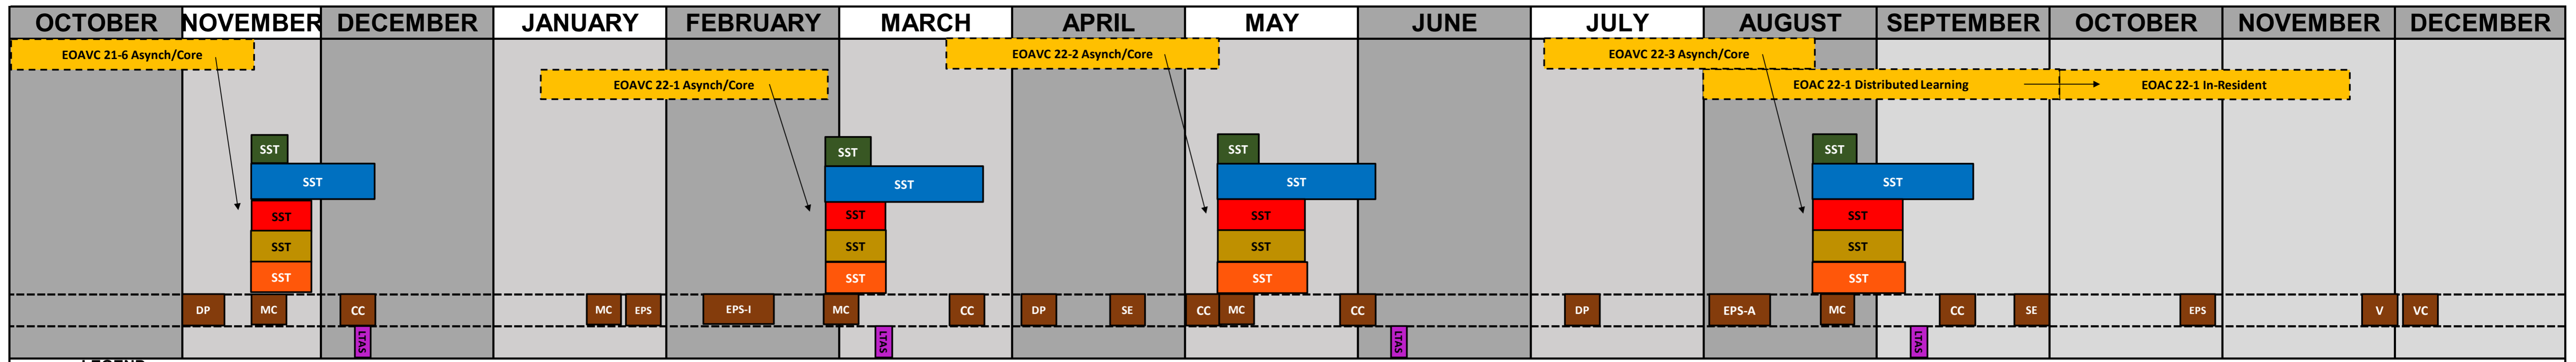

Executive Calendar

LEGEND

EOAVC/EOAC
USA/NG/USAR
USAF/USAFR/USANG
USMC
USN
USCG
EEO
LTAS-V

FY22 Course Dates

- Equal Opportunity Advisors Virtual Course (EOAVC) and Equal Opportunity Advisor Course (EOAC)**
- EOAVC 21-6
 - Asynch: 27 Sep - 15 Oct 2021
 - Core: 18 Oct - 12 Nov 2021
 - EOAVC 22-1
 - Asynch: 10 - 29 Jan 2022
 - Core: 30 Jan - 25 Feb 2022
 - EOAVC 22-2
 - Asynch: 21 Mar - 9 Apr 2022
 - Core: 10 Apr - 5 May 2022
 - EOAVC 22-3
 - Asynch: 5 - 23 Jul 2022
 - Core: 24 Jul - 18 Aug 2022
 - EOAC 22-1
 - Distributed Learning: 1 Aug - 2 Oct 2022
 - In-Resident: 3 Oct - 23 Nov 2022

- USA/NG/USNR - Service Specific Training (SST) (EOAVC Only)**
- EOAVC 21-6: 15 - 19 Nov 2021
 - EOAVC 22-1: 28 Feb - 4 Mar 2022
 - EOAVC 22-2: 6 - 13 May 2022
 - EOAVC 22-3: 19 - 26 Aug 2022

- USAF/USAFR/USANG - Service Specific Training (SST) (EOAVC Only)**
- EOAVC 21-6: 15 Nov - 10 Dec 2021
 - EOAVC 22-1: 28 Feb - 25 Mar 2022
 - EOAVC 22-2: 6 May - 3 Jun 2022
 - EOAVC 22-3: 19 Aug - 15 Sep 2022

- USMC - Service Specific Training (SST) (EOAVC Only)**
- EOAVC 21-6: 15 - 24 Nov 2021
 - EOAVC 22-1: 28 Feb - 11 Mar 2022
 - EOAVC 22-2: 6 - 19 May 2022
 - EOAVC 22-3: 19 Aug - 1 Sep 2022

- USN - Service Specific Training (SST) (EOAVC Only)**
- EOAVC 21-6: 15 - 24 Nov 2021
 - EOAVC 22-1: 28 Feb - 11 Mar 2022
 - EOAVC 22-2: 6 - 19 May 2022
 - EOAVC 22-3: 19 Aug - 1 Sep 2022