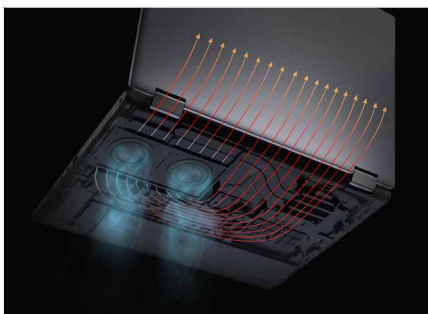

1. **Dell Optimizer for Precision**
2. ExpressSign-in
   - ExpressConnect
   - ExpressCharge
   - ExpressResponse
   - Intelligent Audio
   - Reporting & Analytics

Advanced Thermals

(Illustration only, not the 5770)

- User Selectable Thermals Tables (USTT)
- Dual Opposing Output (DOO) fan with liquid polymer blades
- Dual intake venting
- Thermal insulated material, GORE™

ISV certified

Starting at 4.76lbs / 2.17kg