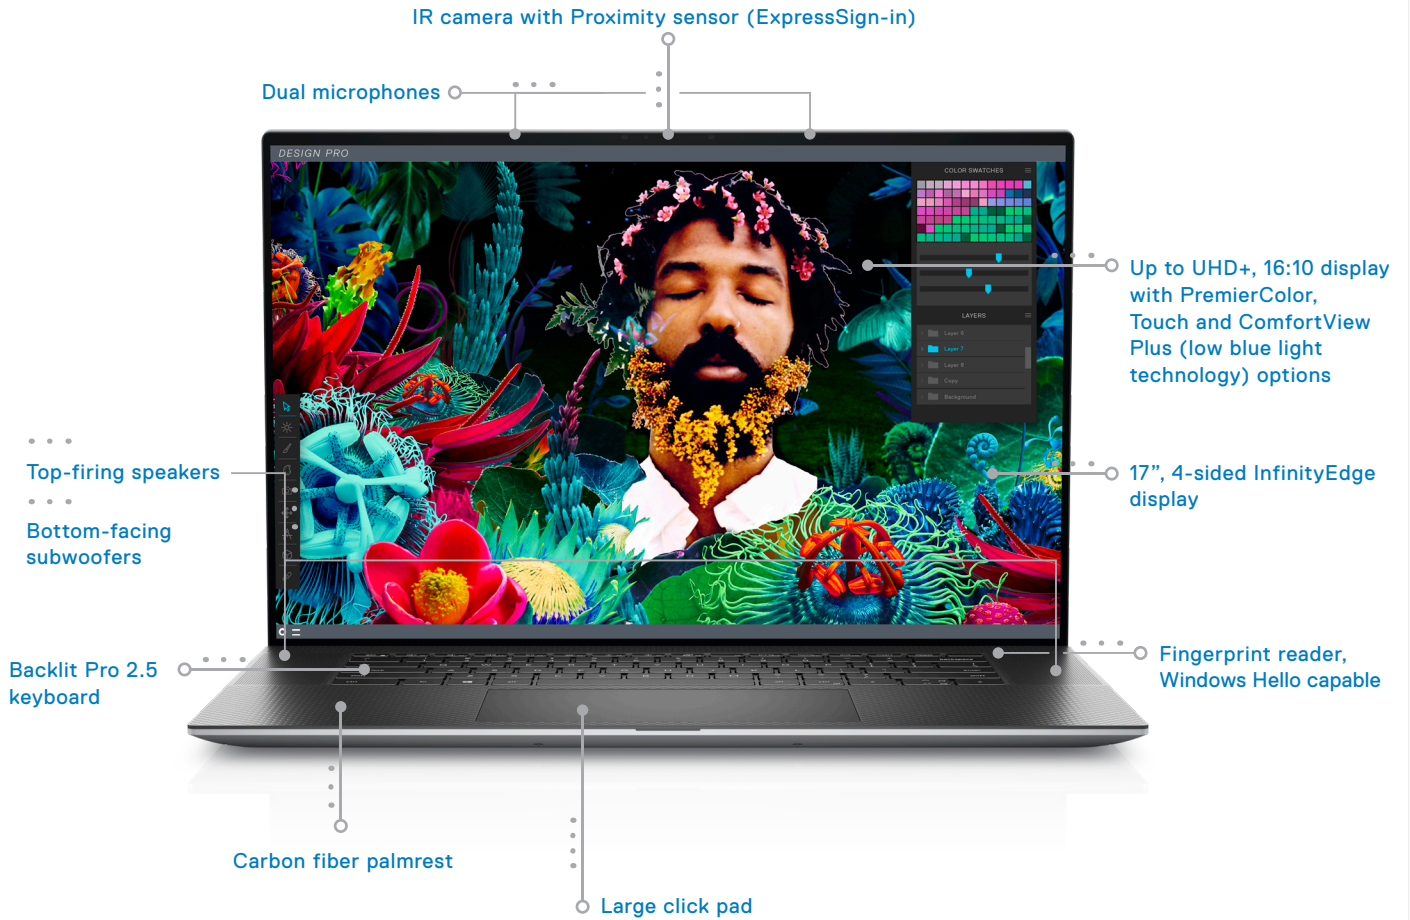

PRECISION

5770

Where elegance
meets performance

5770

Where elegance meets performance.

The smallest, thinnest & lightest 17" workstation with AI-based optimization

Titanium Gray aluminum cover

- Dell Optimizer for Precision**
- ExpressSign-in
 - ExpressConnect
 - ExpressCharge
 - ExpressResponse
 - Intelligent Audio
 - Reporting & Analytics

Immersive productivity and design

17", 16:10 InfinityEdge display, up to HDR400 UHD+, 100% sRGB & 99% DCI-P3, 500nits, PremierColor, with ComfortView Plus, Touch options
...
Backlit keyboard, Large touchpad
...
Intel WiFi AX211/BT5.2/vPro, Active steering antennae