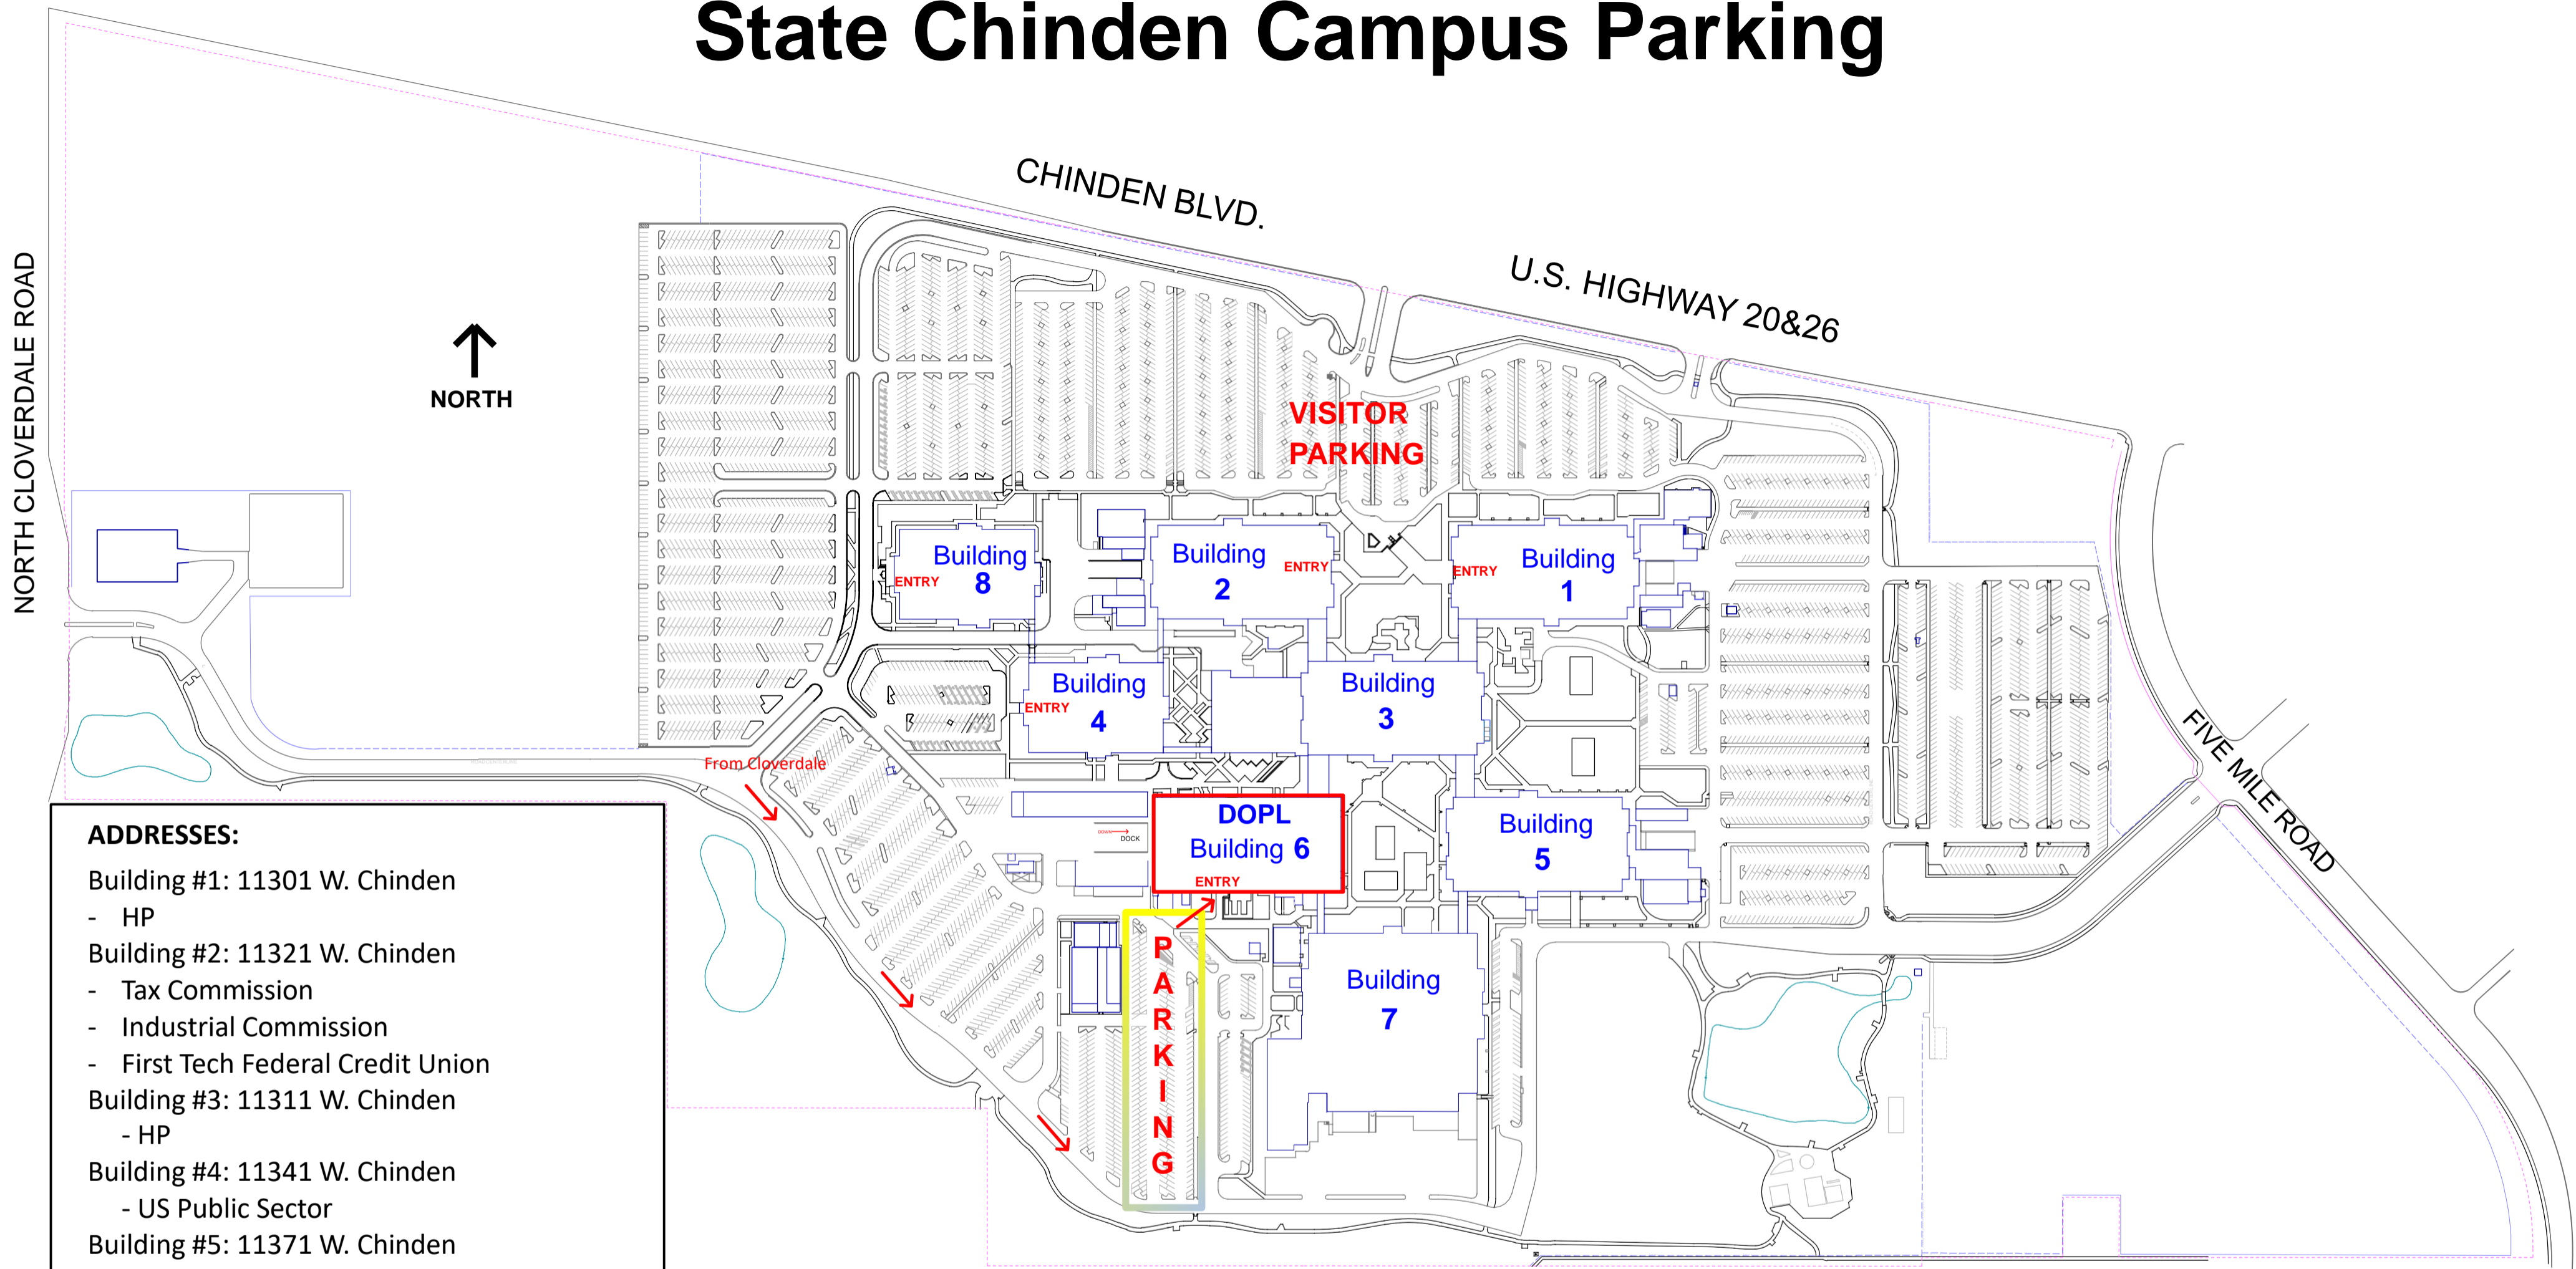

State Chinden Campus Parking

ADDRESSES:

- Building #1: 11301 W. Chinden
 - HP
- Building #2: 11321 W. Chinden
 - Tax Commission
 - Industrial Commission
 - First Tech Federal Credit Union
- Building #3: 11311 W. Chinden
 - HP
- Building #4: 11341 W. Chinden
 - US Public Sector
- Building #5: 11371 W. Chinden
 - HP
- Building #6: 11351 W. Chinden
 - Postal Services
 - IDOPL
 - Outfitters & Guides
 - Occupational Licenses
 - Board of Nursing
 - Veterinary Medicine
 - OEM
 - Campus Conference Center
- Building #7: 11361 W. Chinden
 - HP
- Building #8: 11331 W. Chinden
 - Public Utilities Commission
 - Information Technology Services
 - Sykes