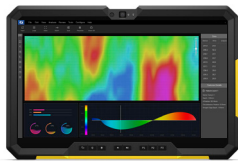

Latitude 7220EX Rugged Extreme