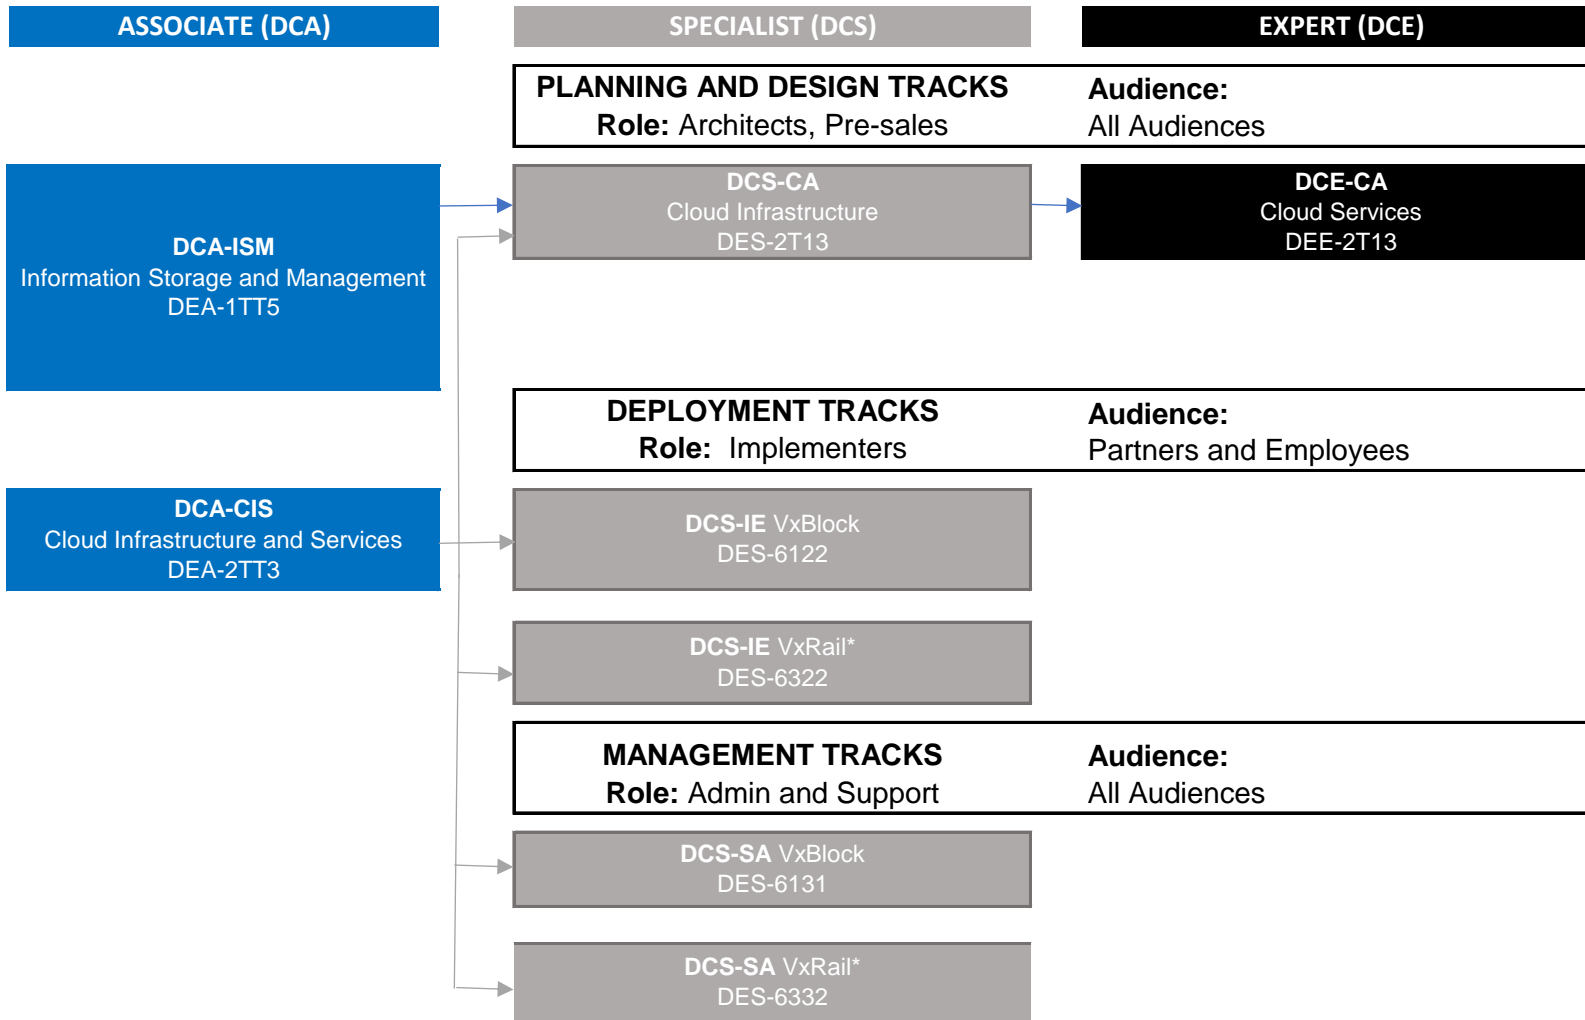

Published in the USA, March 2022.

Servers and Networking Certifications

Based on your role and technology focus complete an Associate level certifications (PowerEdge or Networking) and then choose the Specialist track

Tracks: Implementation Engineer (DCS-IE), Systems Administrator (DCS-SA) and Platform Engineer (DCS-PE)

NOTE: For more information click on the certification name to go to the Education Services website.

Cloud and Converged Infrastructure Certifications

Based on your role and technology focus complete an Associate level certification and then choose the Specialist track

Tracks: Cloud Architect (DCS-CA), Implementation Engineer (DCS-IE) and Systems Administrator (DCS-SA)