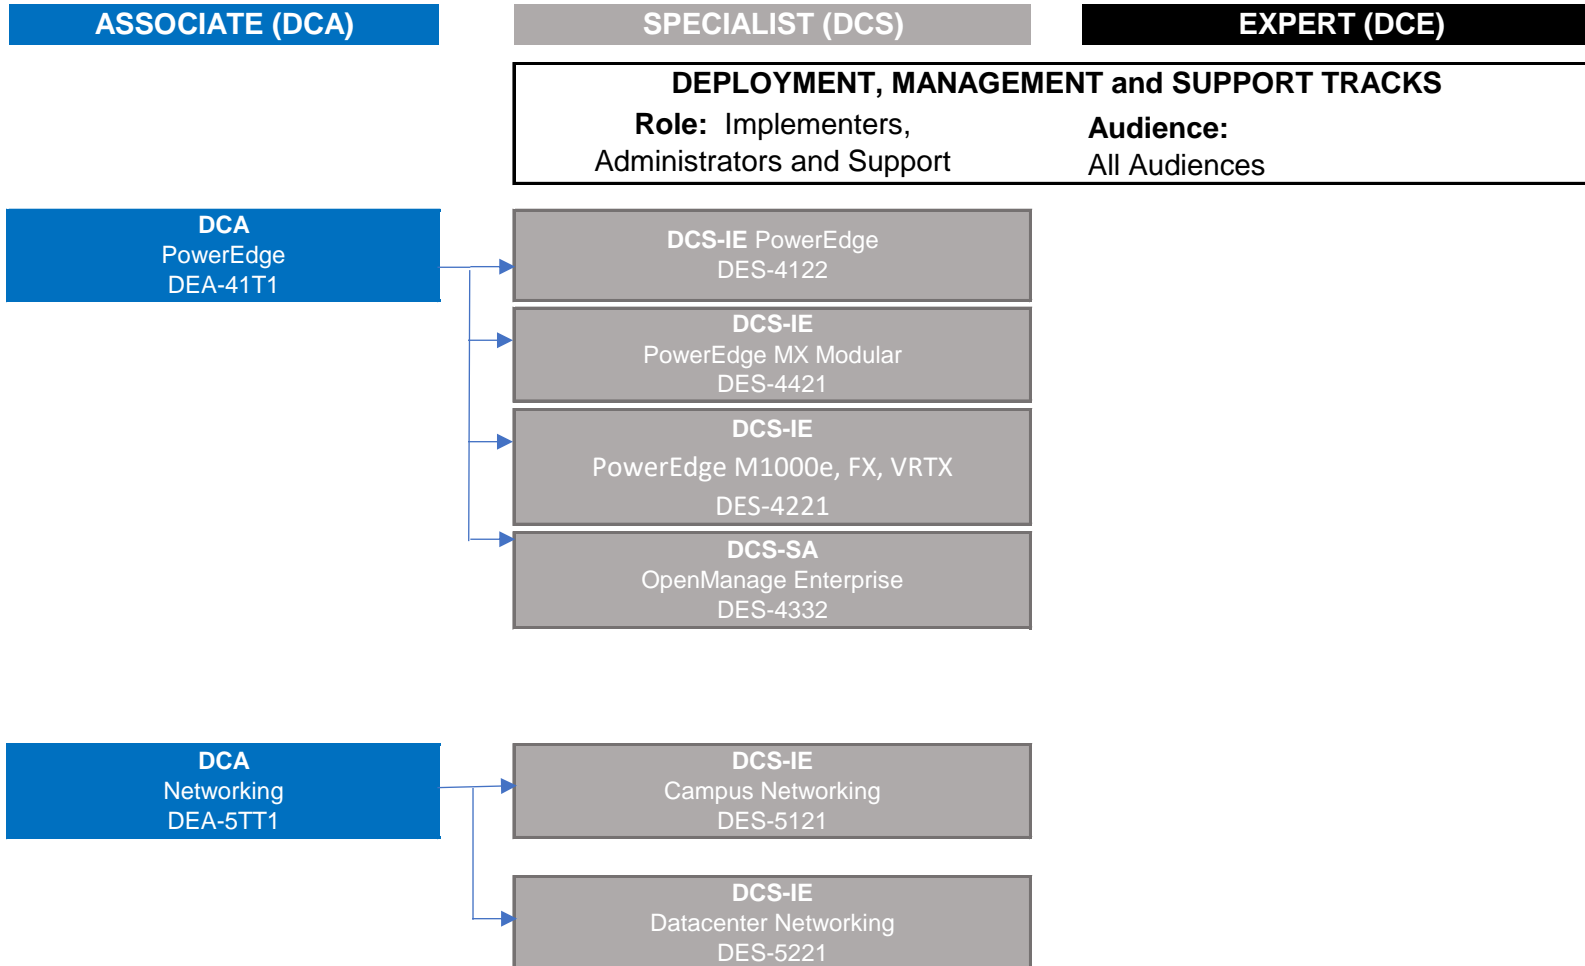

Tracks: Technology Architect (DCS-TA), Implementation Engineer (DCS-IE), Systems Administrator (DCS-SA)

*These certifications may make you eligible for an additional badge.

Copyright © 2022 Dell Inc. or its subsidiaries. All rights reserved. Dell, Dell EMC and other trademarks are trademarks of Dell Inc. or its subsidiaries.

Published in the USA, March 2022.

Servers and Networking Certifications

Based on your role and technology focus complete an Associate level certifications (PowerEdge or Networking) and then choose the Specialist track

Tracks: Implementation Engineer (DCS-IE), Systems Administrator (DCS-SA) and Platform Engineer (DCS-PE)

NOTE: For more information click on the certification name to go to the Education Services website.