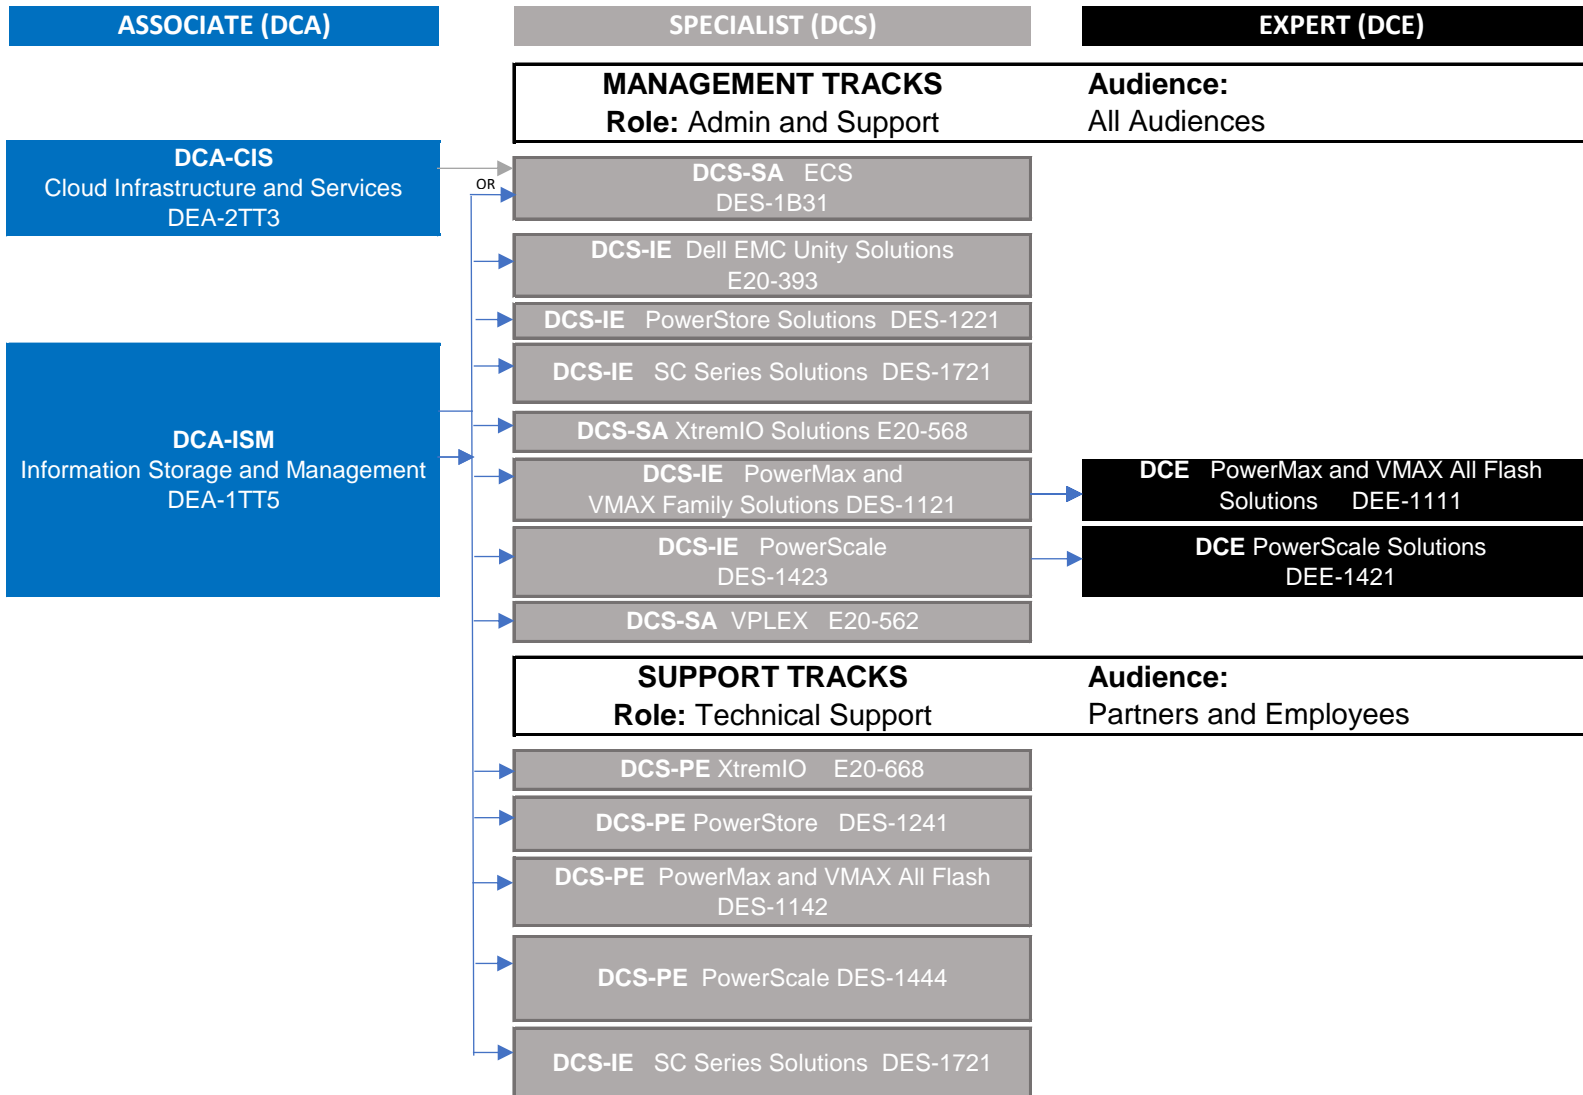

- Security
 - Infrastructure Security

Storage Certifications - 1 of 2

Based on your role and technology focus complete an Associate level certifications (DCA-CIS or DCA-ISM) and then choose the Specialist track

Tracks: Technology Architect (DCS-TA), Implementation Engineer (DCS-IE), Systems Administrator (DCS-SA), Platform Engineer (DCS-PE)

NOTE: For more information click on the certification name to go to the Education Services website.

Storage Certifications - 2 of 2

Based on your role and technology focus complete an Associate level certifications (DCA-CIS or DCA-ISM) and then choose the Specialist track
Tracks: Technology Architect (DCS-TA), Implementation Engineer (DCS-IE), Systems Administrator (DCS-SA), Platform Engineer (DCS-PE)

NOTE: For more information click on the certification name to go to the Education Services website.

Data Protection Certifications

Complete either one of the Associate level certifications (DCA-DPM or DCA-ISM) and then choose the track based on your role