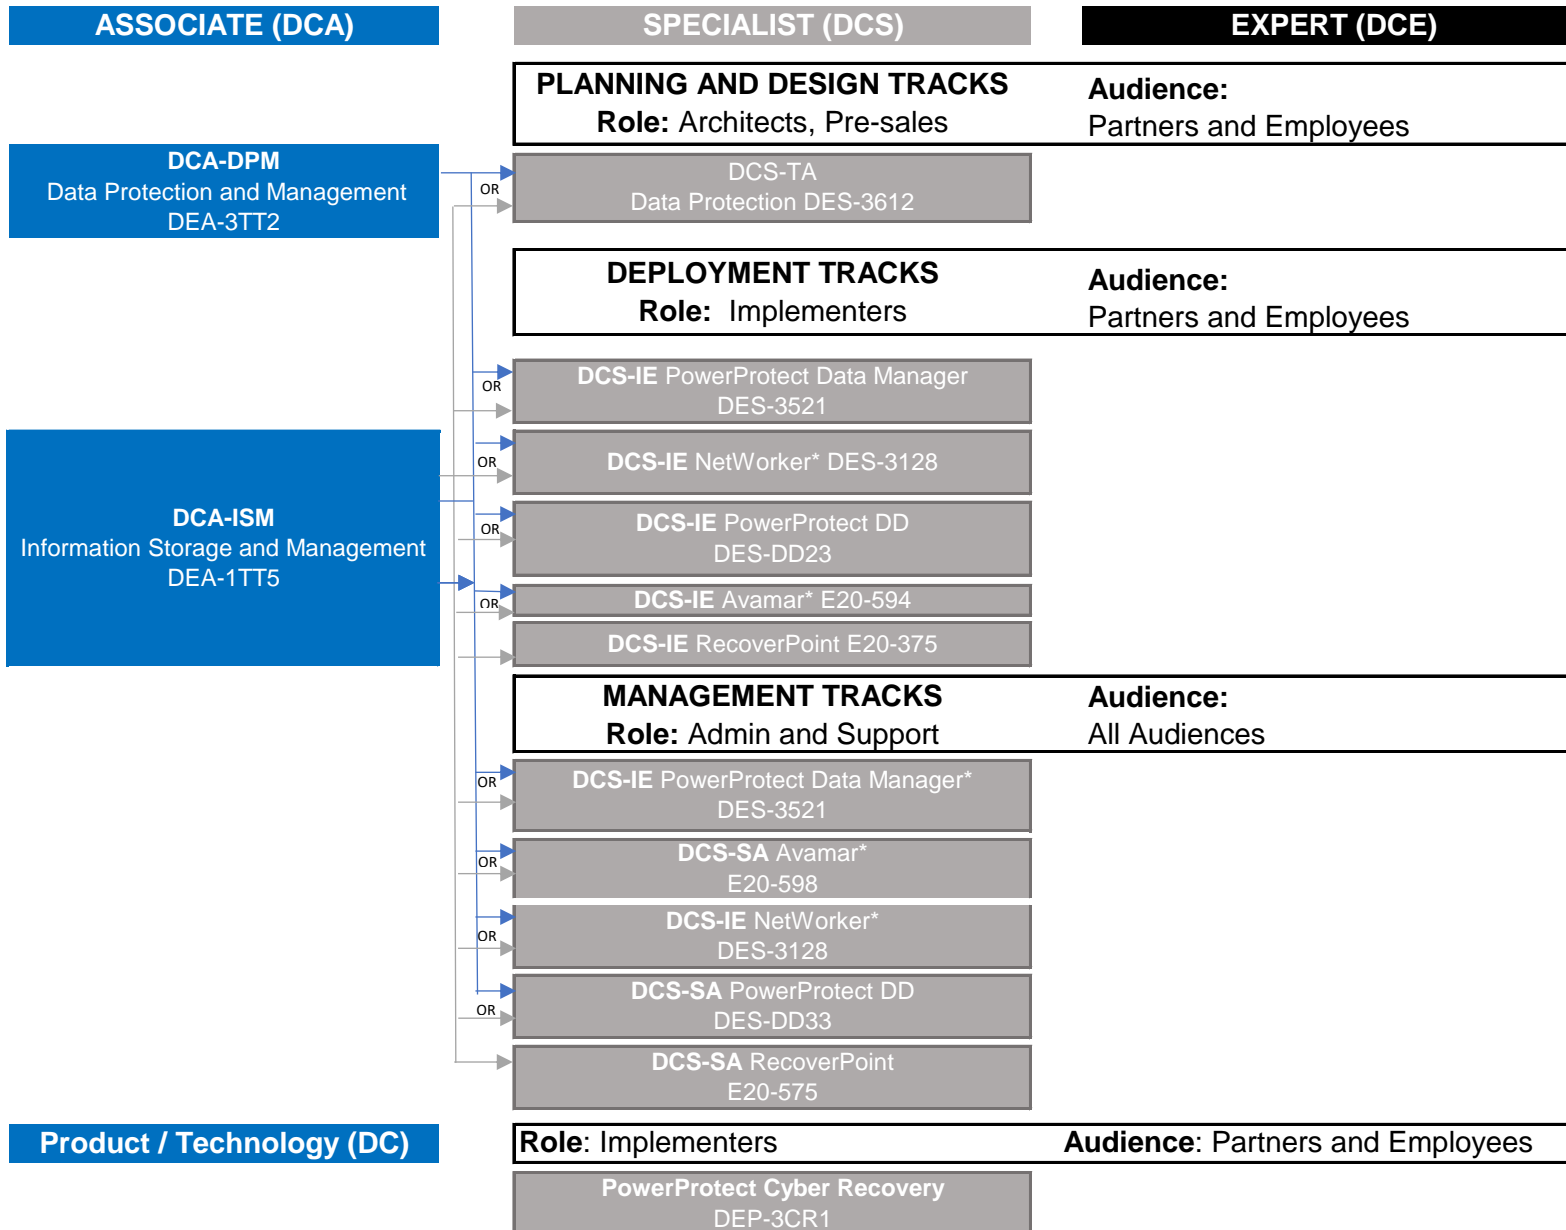

Tracks: Technology Architect (DCS-TA), Implementation Engineer (DCS-IE), Systems Administrator (DCS-SA), Platform Engineer (DCS-PE)

NOTE: For more information click on the certification name to go to the Education Services website.

Storage Certifications - 2 of 2

Based on your role and technology focus complete an Associate level certifications (DCA-CIS or DCA-ISM) and then choose the Specialist track
Tracks: Technology Architect (DCS-TA), Implementation Engineer (DCS-IE), Systems Administrator (DCS-SA), Platform Engineer (DCS-PE)

NOTE: For more information click on the certification name to go to the Education Services website.

Data Protection Certifications

Complete either one of the Associate level certifications (DCA-DPM or DCA-ISM) and then choose the track based on your role

Tracks: Technology Architect (DCS-TA), Implementation Engineer (DCS-IE), Systems Administrator (DCS-SA)

*These certifications may make you eligible for an additional badge.

Copyright © 2022 Dell Inc. or its subsidiaries. All rights reserved. Dell, Dell EMC and other trademarks are trademarks of Dell Inc. or its subsidiaries.