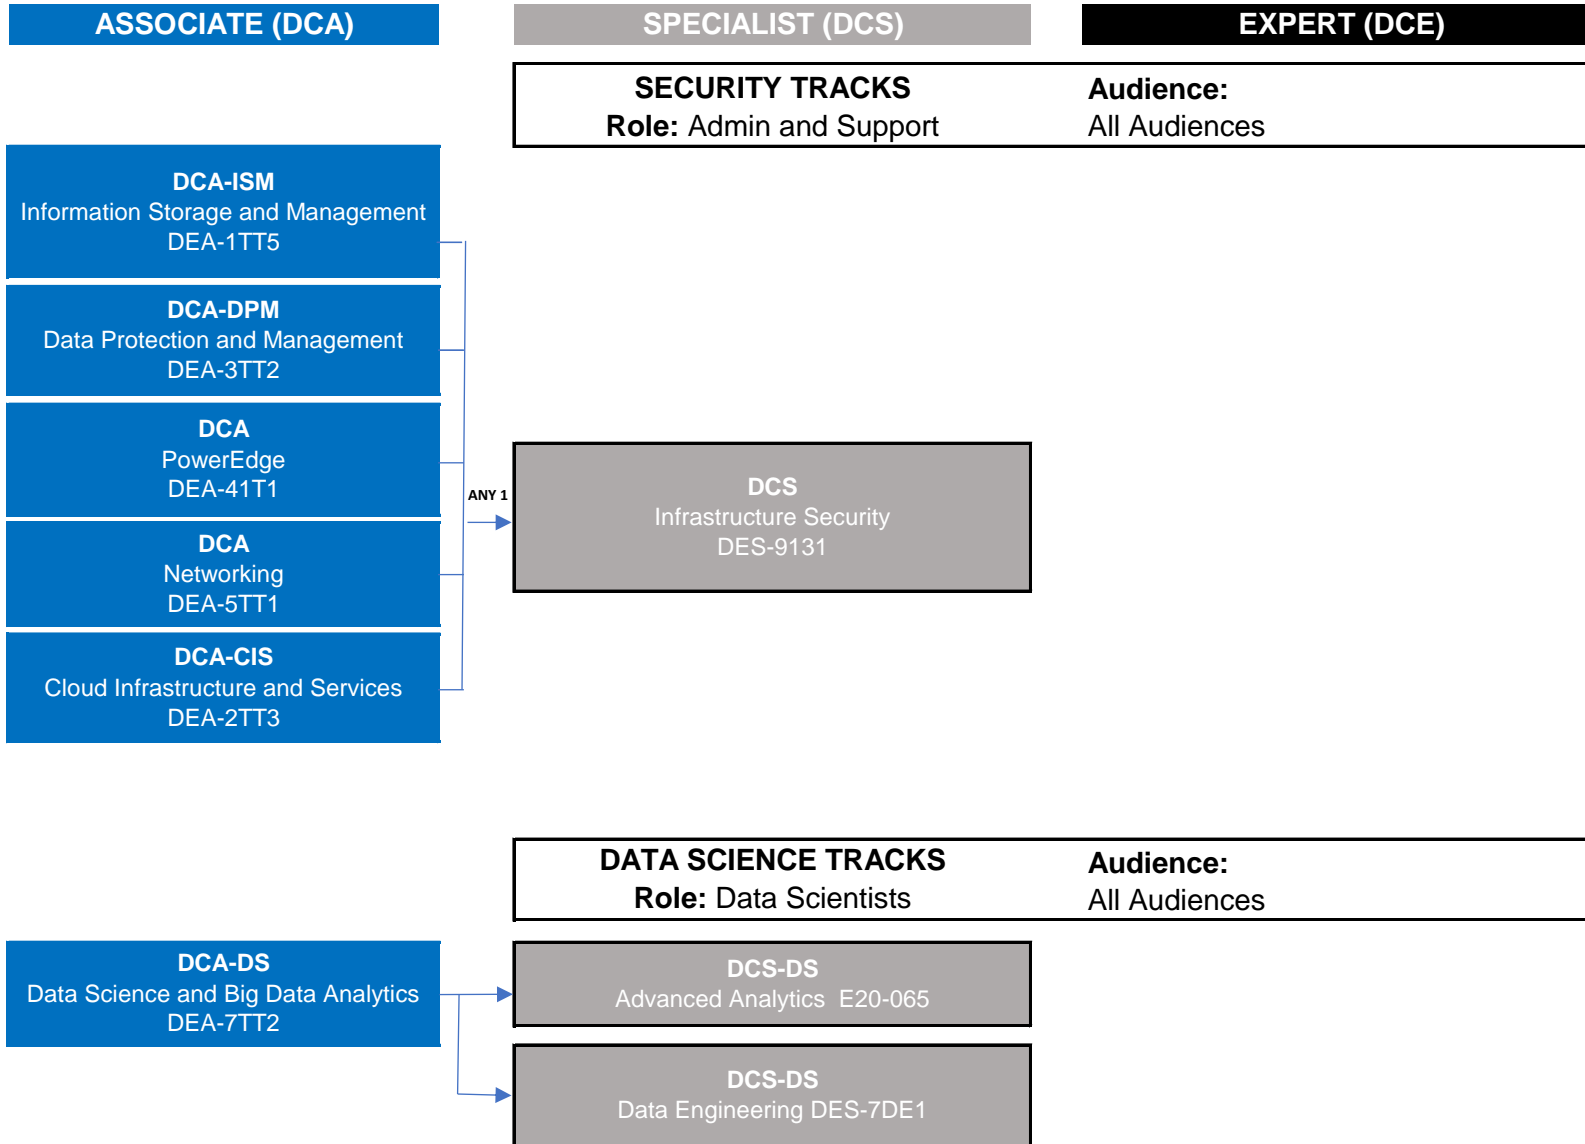

Tracks: Implementation Engineer (DCS-IE), Systems Administrator (DCS-SA) and Platform Engineer (DCS-PE)

NOTE: For more information click on the certification name to go to the Education Services website.

Cloud and Converged Infrastructure Certifications

Based on your role and technology focus complete an Associate level certification and then choose the Specialist track

Tracks: Cloud Architect (DCS-CA), Implementation Engineer (DCS-IE) and Systems Administrator (DCS-SA)

*These certifications may make you eligible for an additional badge.

NOTE: For more information click on the certification name to go to the Education Services website.

Security and Data Science Certifications

Based on your role and technology focus complete an Associate level certifications and then choose the Specialist track

Tracks: Data Scientist (DCS-DS), Specialist (DCS)

Badges – Solutions and Co-Skilled