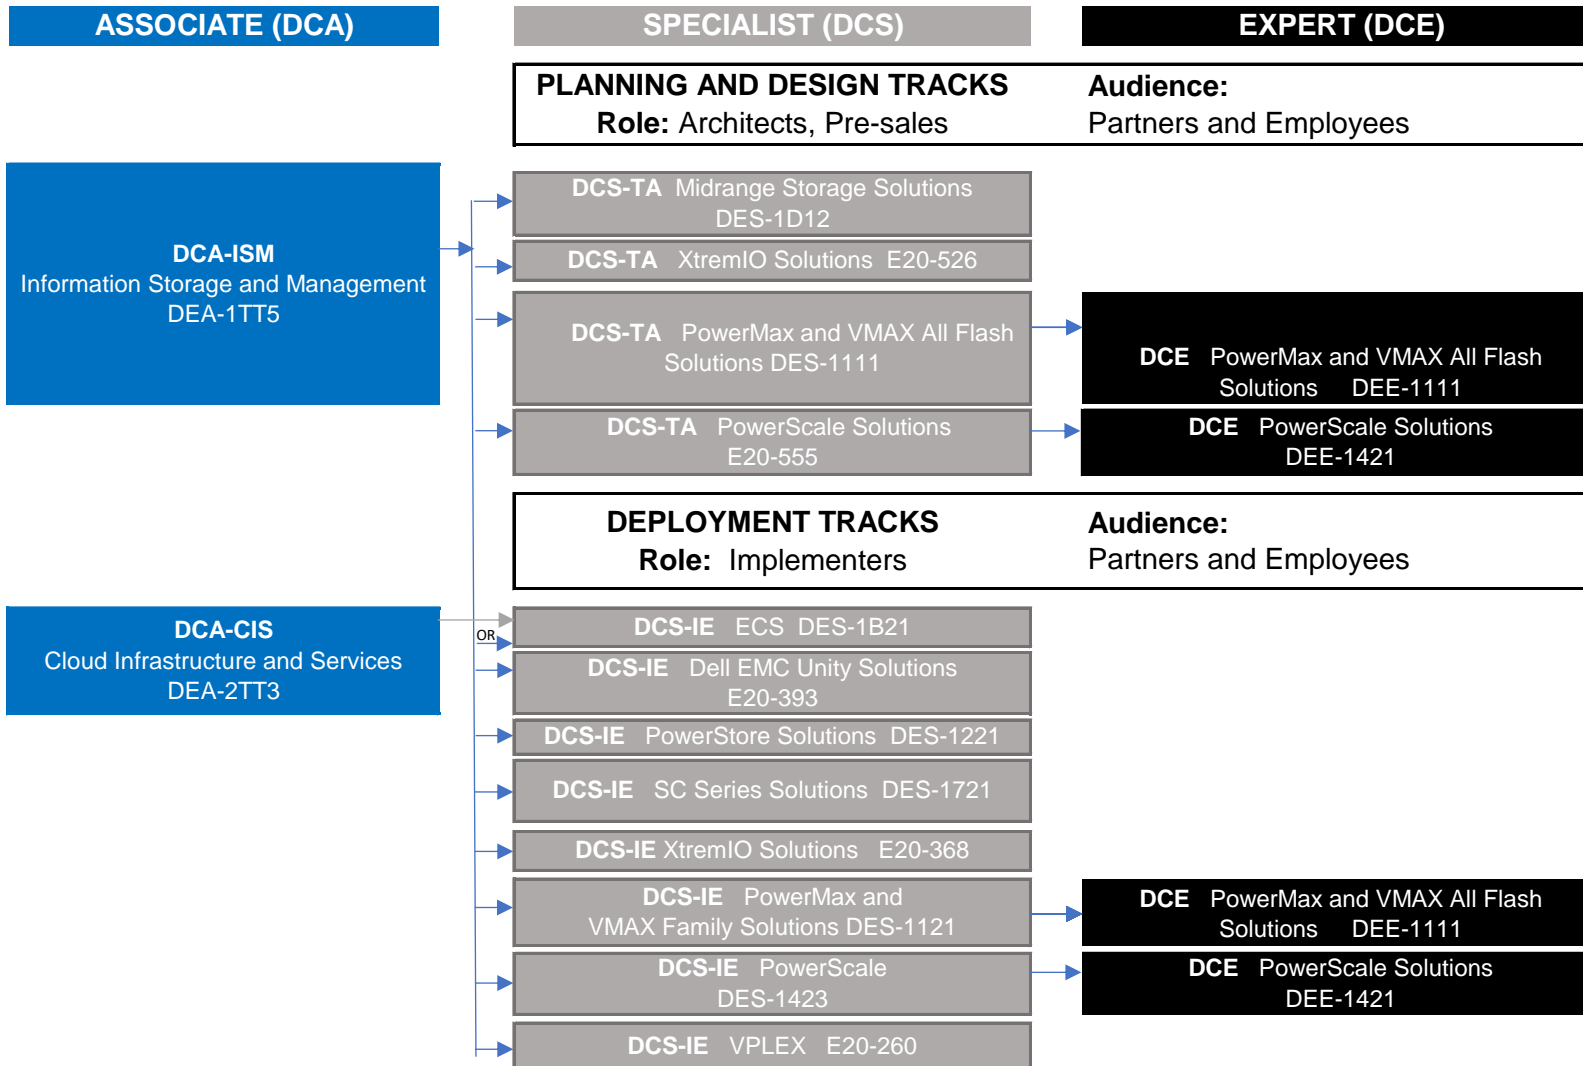

- Data Science
 - Advanced Analytics
 - Data Engineering

- Storage
 - ECS
 - PowerScale
 - PowerMax / VMAX
 - PowerStore
 - Dell EMC Unity
 - VPLEX
 - XtremIO

- Networking
 - PowerSwitch Campus
 - PowerSwitch Data Center

- Security
 - Infrastructure Security

Storage Certifications - 1 of 2

Based on your role and technology focus complete an Associate level certifications (DCA-CIS or DCA-ISM) and then choose the Specialist track

Tracks: Technology Architect (DCS-TA), Implementation Engineer (DCS-IE), Systems Administrator (DCS-SA), Platform Engineer (DCS-PE)

NOTE: For more information click on the certification name to go to the Education Services website.