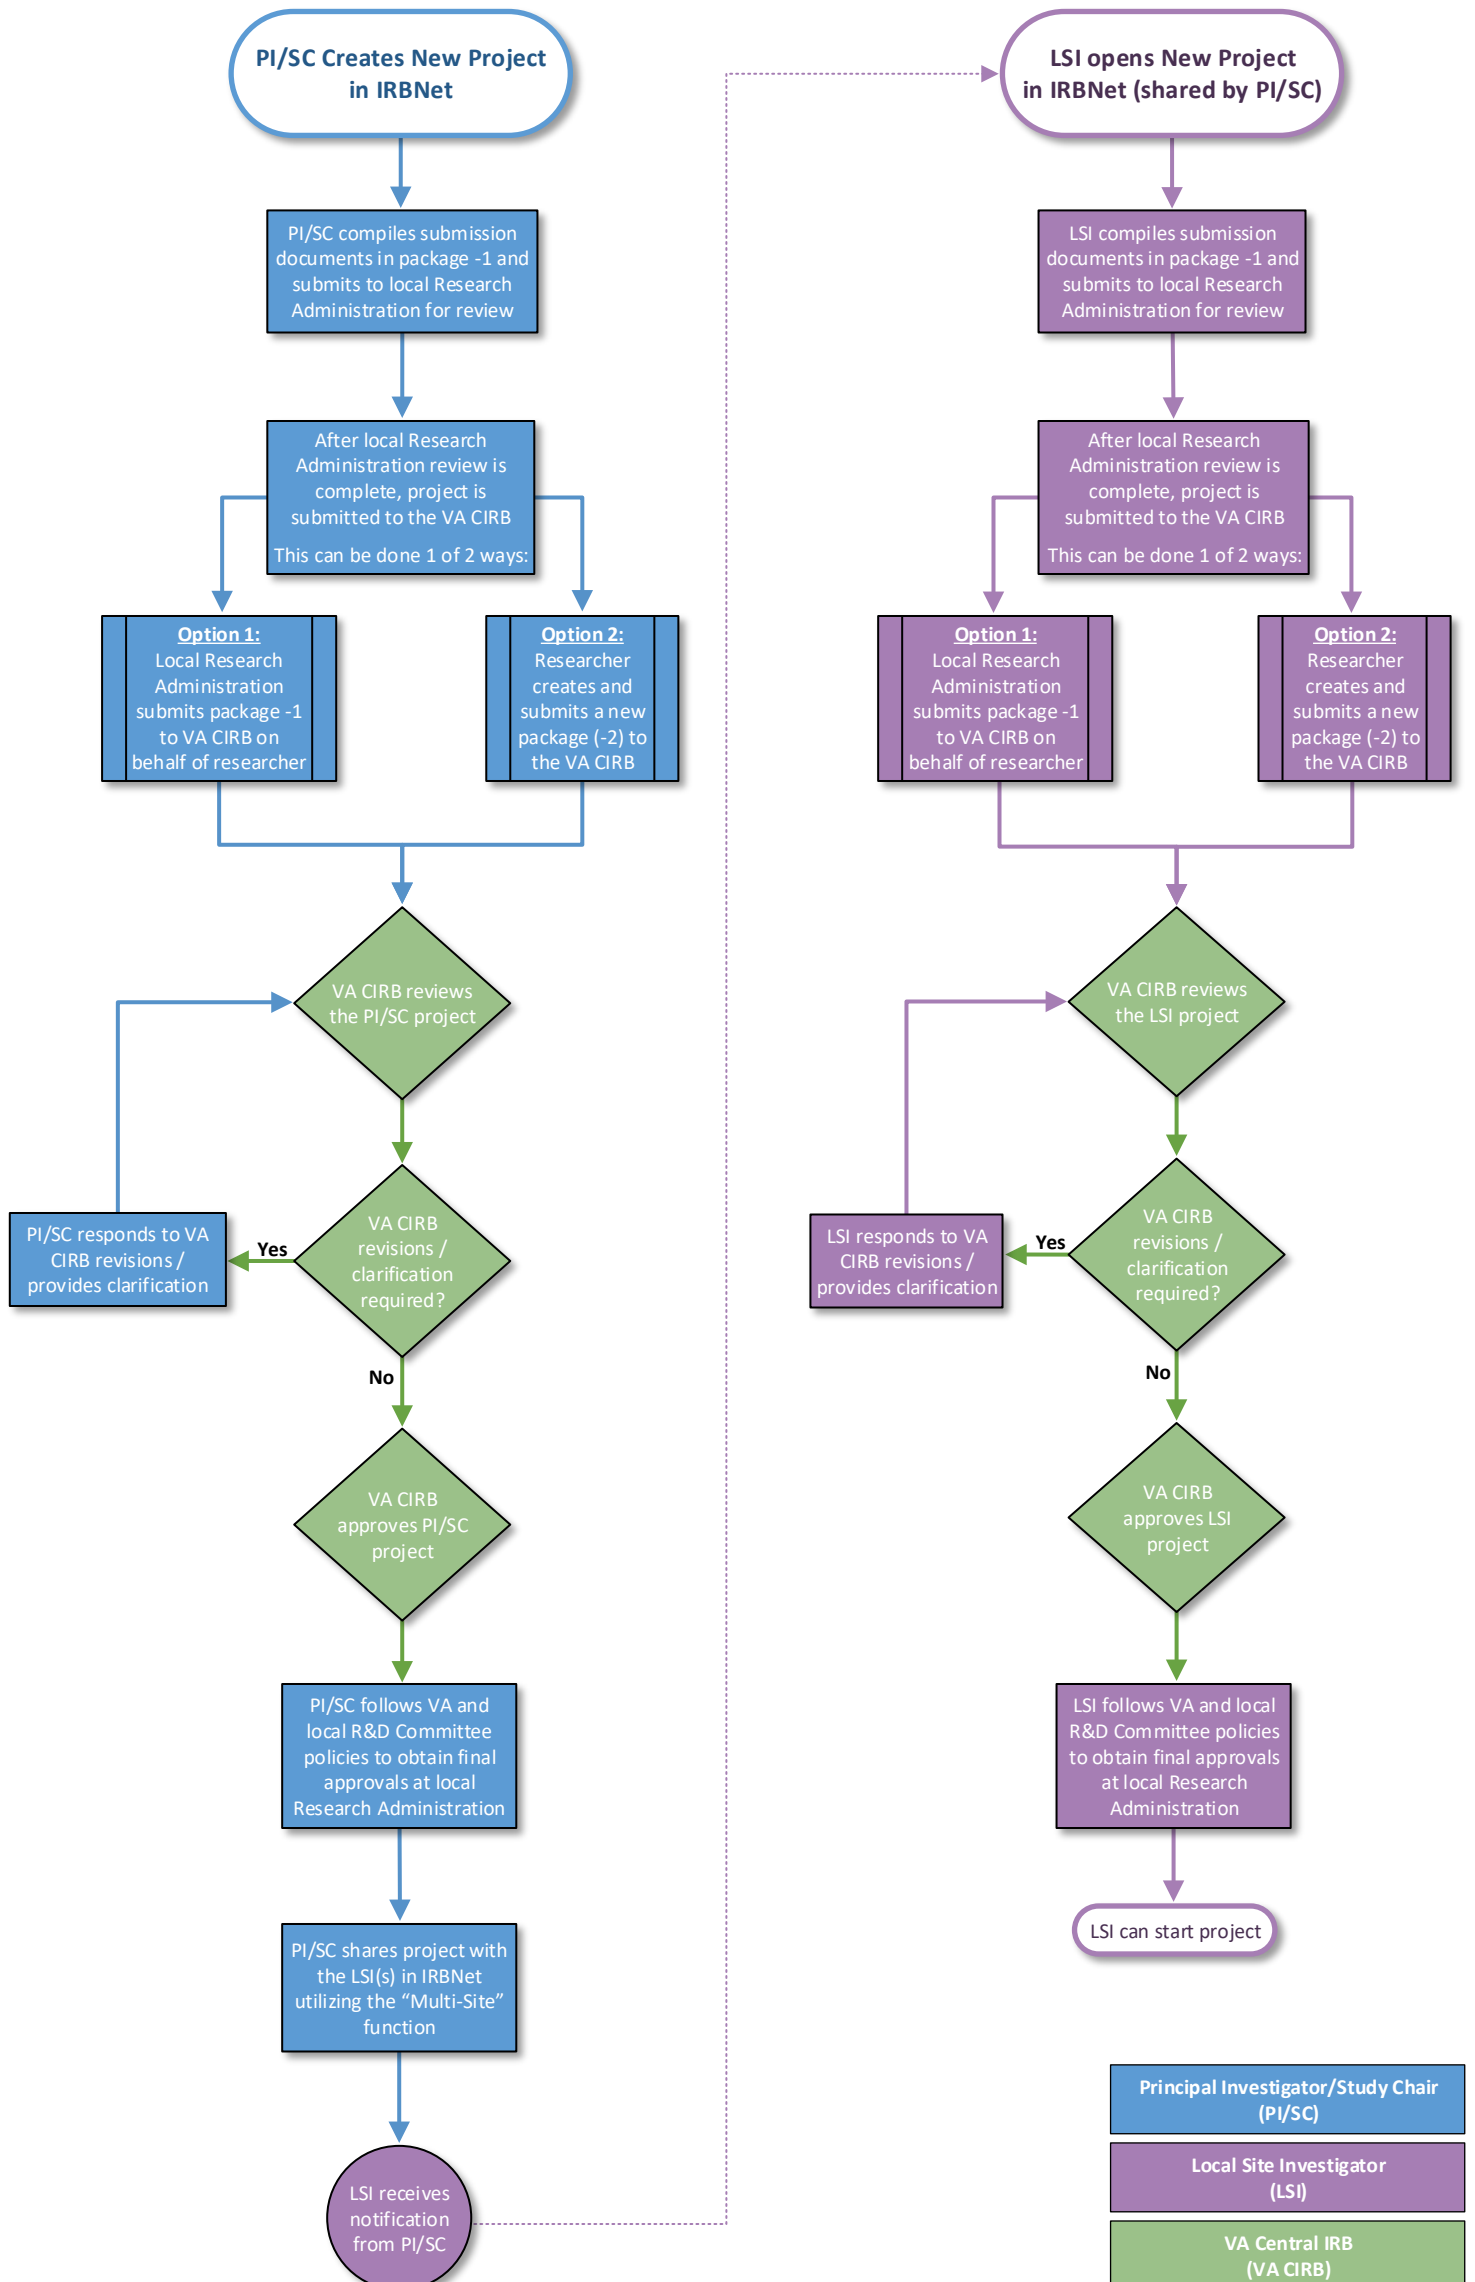

# VA Central IRB

## PI/SC and LSI New Project Submission Process

Principal Investigator/Study Chair (PI/SC)
Local Site Investigator (LSI)
VA Central IRB (VA CIRB)

**NOTE:** Local accountability occurs throughout the VA CIRB review process.