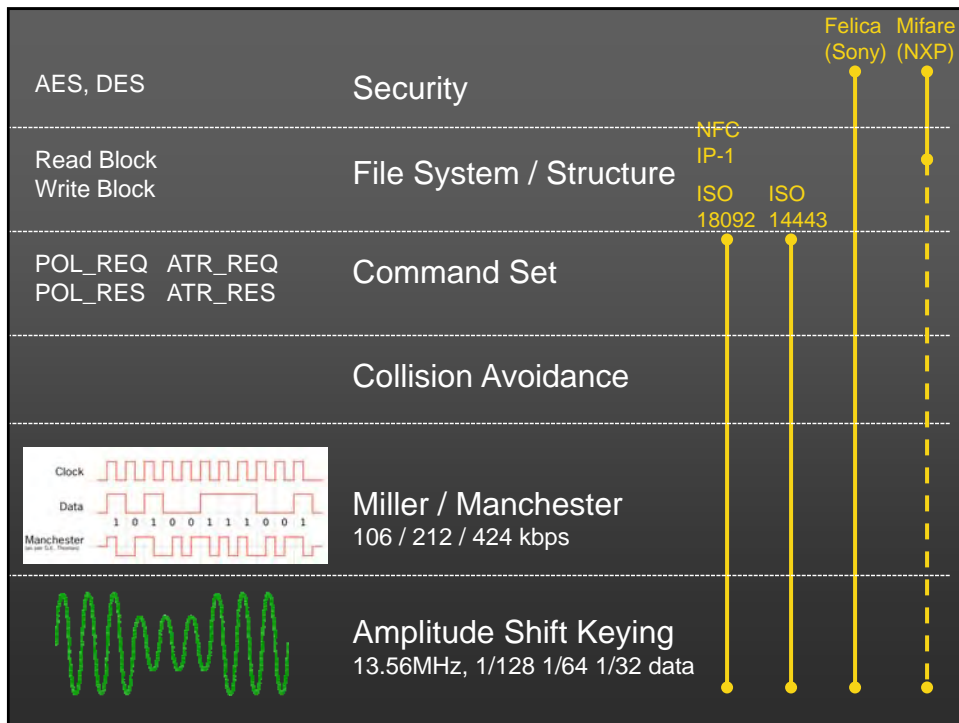

FeliCaマーク

65 Million+ Handsets

A collection of various smartphones and feature phones, including models from Apple, Samsung, HTC, and others, arranged in two rows. The top row shows larger smartphones, and the bottom row shows smaller smartphones and feature phones.

Physical is the Next Frontier

A diagram illustrating the evolution of computing devices. It starts with a desktop computer (monitor, keyboard, mouse), followed by a smartphone, and finally a person using a smartphone to interact with a physical object (a coffee cup). Yellow arrows indicate the progression from left to right.

Standards and Vendors

- Physical Layer, Link Layer: ISO 14443 Parts 1-4
 - Phillips Mifare (ISO 14443 Type A)
 - Sony Felica (~ISO 14443 Type C)
- FeliCa Networks = “Mobile Felica” 
 - NTT / JR / Sony joint.
 - Integration with mobile phone.
- NFC Forum (<http://www.nfc-forum.org>)
 - Tag Type specifications
 - Record Type specifications
- JSR 257: Contactless Communication API

NFC

- Short Range (2-5cm)
- 1:1 (mostly)
- Read / write
- Large Capacity
- AES/DES
- A few Dollars
- Standards, some fragmentation
- Country specific

RFID

- Longer range (several meters)
- Many to one
- Mostly read
- Relatively dumb
- Not necessarily
- Extreme low-cost
- Standardized
- Widely deployed