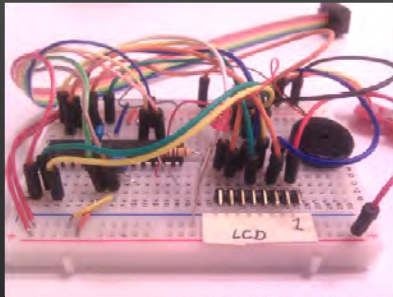

Physical Access to Google Services

Physical Button

Remembering a Place

Giving Feedback

Coming Back & Getting a Deal

Mobile to Off-line Conversion Tracking

Impression Click Call Directions Nearby Walk in Consider Touch Action

- Connect on-line ad impression and physical action
- For example, check-in, coupon redemption
- Allows advertisers to optimize on-line campaigns for off-line conversions
- Physical “button” behaves analogous to on-line button

“Smart Tag” NFC Base Station

Weds
17:00

- Off-the-shelf Felica / NFC Module
- AVR microcontroller (\$2)
- Rechargeable battery or USB power
- AES encryption, USB HID emulation
- NFC & FeliCa
- Watchdog, no malloc