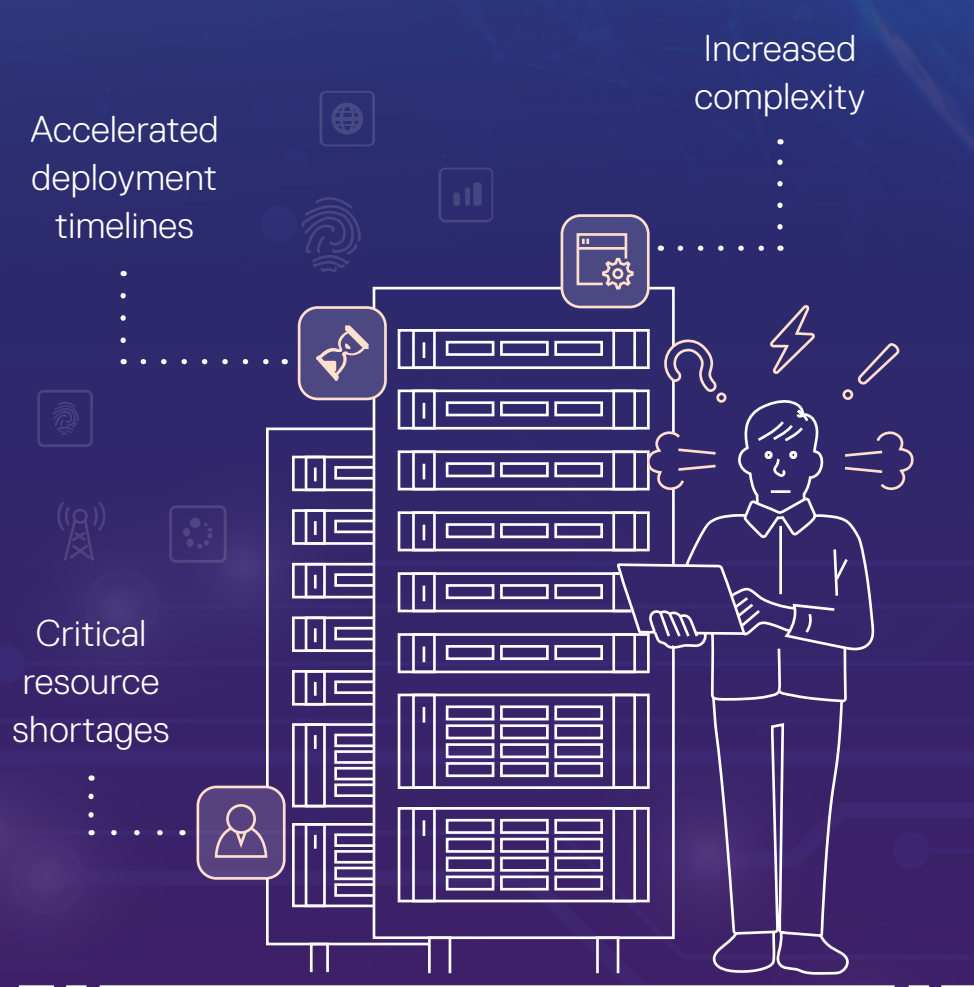

Accelerate IT Modernization and Achieve Competitive Success

Take the guesswork out of workload deployment.

The modernization dilemma

90% of IT decision makers **must deploy** applications, infrastructure and services **50% faster**.¹

Top 3 reasons for increased complexity: more data, modern applications, and emerging technologies, such as **AI/ML, analytics, and containers**.¹

92% of IT decision makers have **skills shortages** and budget constraints for hiring.¹

Realize faster, better IT modernization.

99% of IT decision makers believe that application infrastructure modernization is important to their **digital transformation strategy**.¹

Dell Validated Designs

Architected to accelerate deployment of modern infrastructures and applications while reducing the burden on internal IT teams, Dell Validated Designs enable you to:

- Drive faster time to value.
- Build and deploy with confidence.
- Enable business without boundaries.