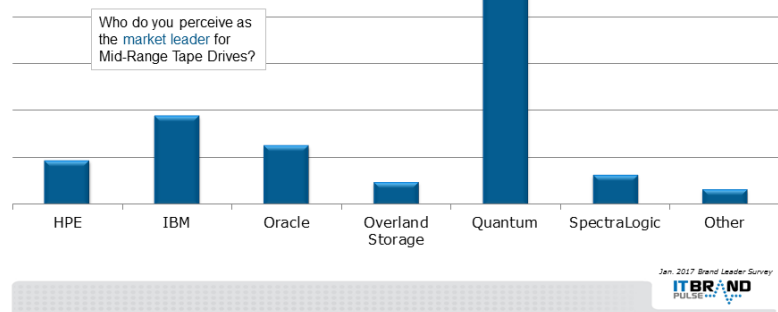

2017 Mid-Range Tape Drives

Overview

The 2017 Brand Leader Survey for **Mid-Range Tape Drives** is non-sponsored research conducted annually by IT Brand Pulse.

Measures perceptions of the people that matter most: IT Pros

IT Pros are the people that implement data center infrastructure making their responses the perceptions that matter most.

Covers various products and six brand leader categories in an annual survey

IT Professionals were asked who they perceived as Market, Price, Performance, Reliability, Service & Support, and Innovation Leader in surveys that will be conducted annually for these particular product categories.

2017 Market Leader Mid-Range Tape Drives

The following Brand Leader collateral is available *per product category*:

- **Award Logos - $1,500** (One price for up to 6 logos: Market, Price, Performance, Reliability, Service & Support, Innovation)
- **Standard Infographic - $1,500** (One price for up to 7 poster-style Infographics: Brand, Market, Price, Performance, Reliability, Service & Support, Innovation)
- **Brand Leader Profile - $1,500** (One-page analyst report)
- **Custom Infographic - $ 1,995** (Market segment overview, survey results, summary analysis)
- **Survey Report - $ 1,995** (Includes previous year's comparison data, if applicable)
- **Email Campaign-in-a-Box - $ 3,995** (Once a week email on your leader achievements x 4 wks x 40,000 IT Pros = 160,000 sends/approx. 8,000 opens over 4 weeks)
- **Package A - $ 2,500 - Award Logos + Standard Infographic** ($ 3,000 value, if purchased separately)
- **Package B - $ 3,500 - Award Logos + Standard Infographic + Brand Leader Profile** ($ 4,500 value, if purchased separately)
- **Package C - $ 8,500 - The Works: Award Logos + Standard Infographic + Brand Leader Profile + Survey Report + Email Campaign-in-a-Box** ($ 10,490 value, if purchased separately)

Order Now

For more info on brand leader surveys or collateral, visit our [website](#) or [contact us to order NOW!](#)