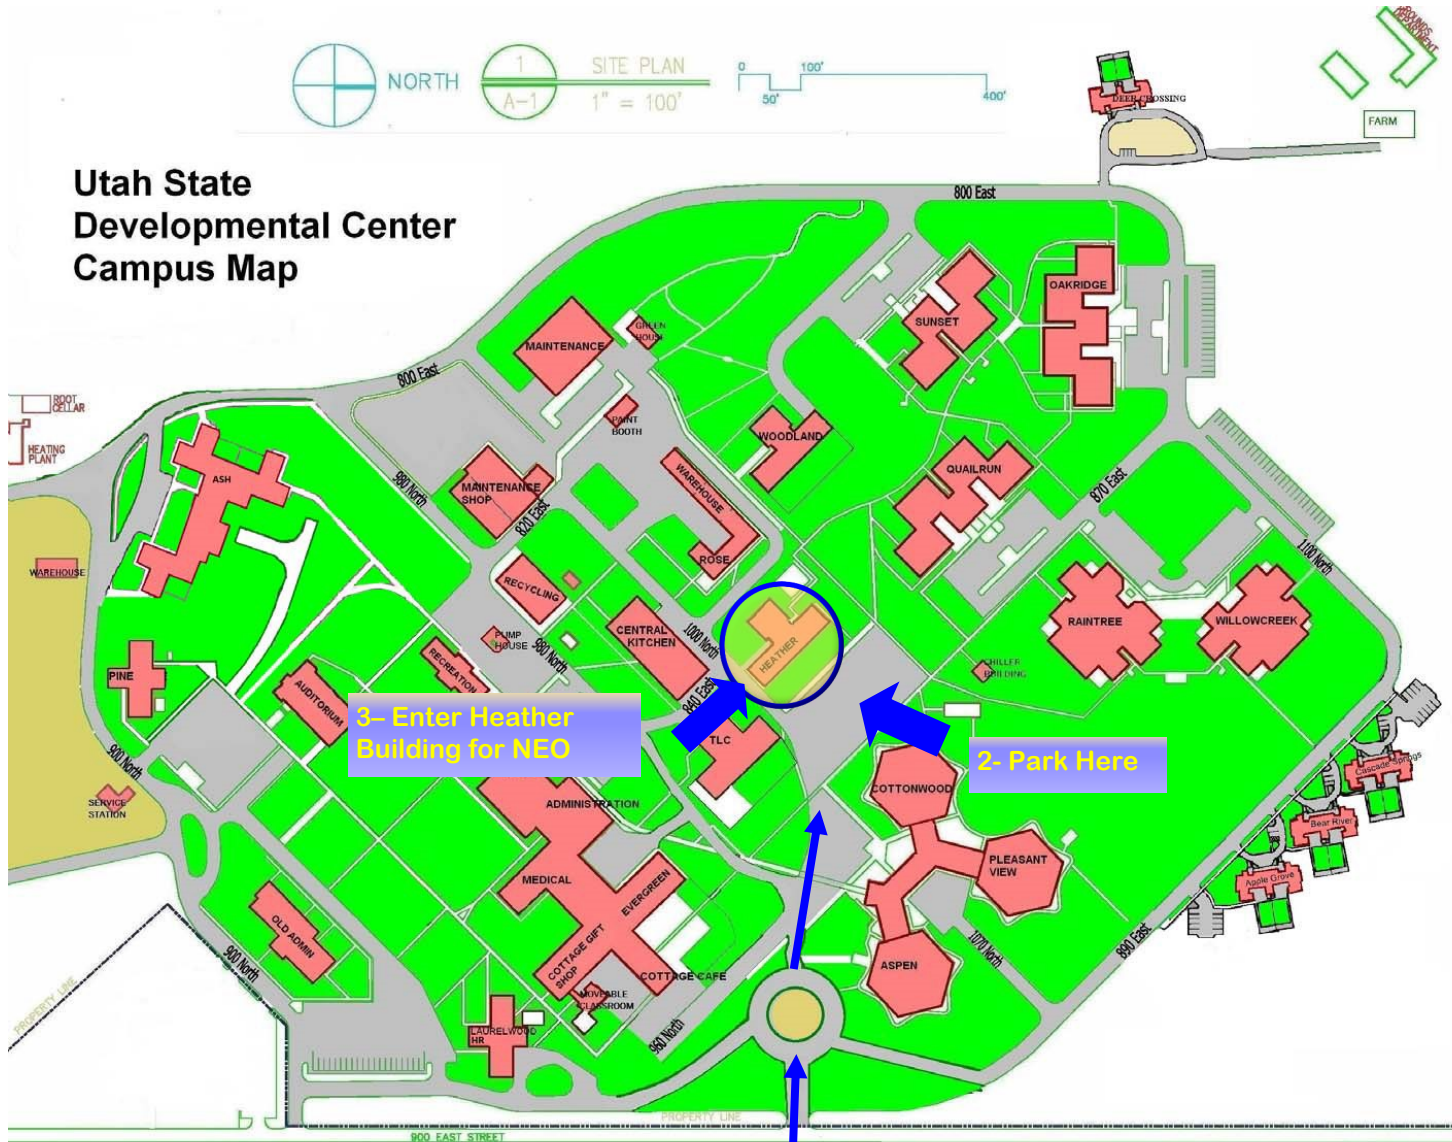

NORTH

SITE PLAN

1" = 100'

Utah State Developmental Center Campus Map

3- Enter Heather Building for NEO

2- Park Here

1- Drive into USDC from 900 E.