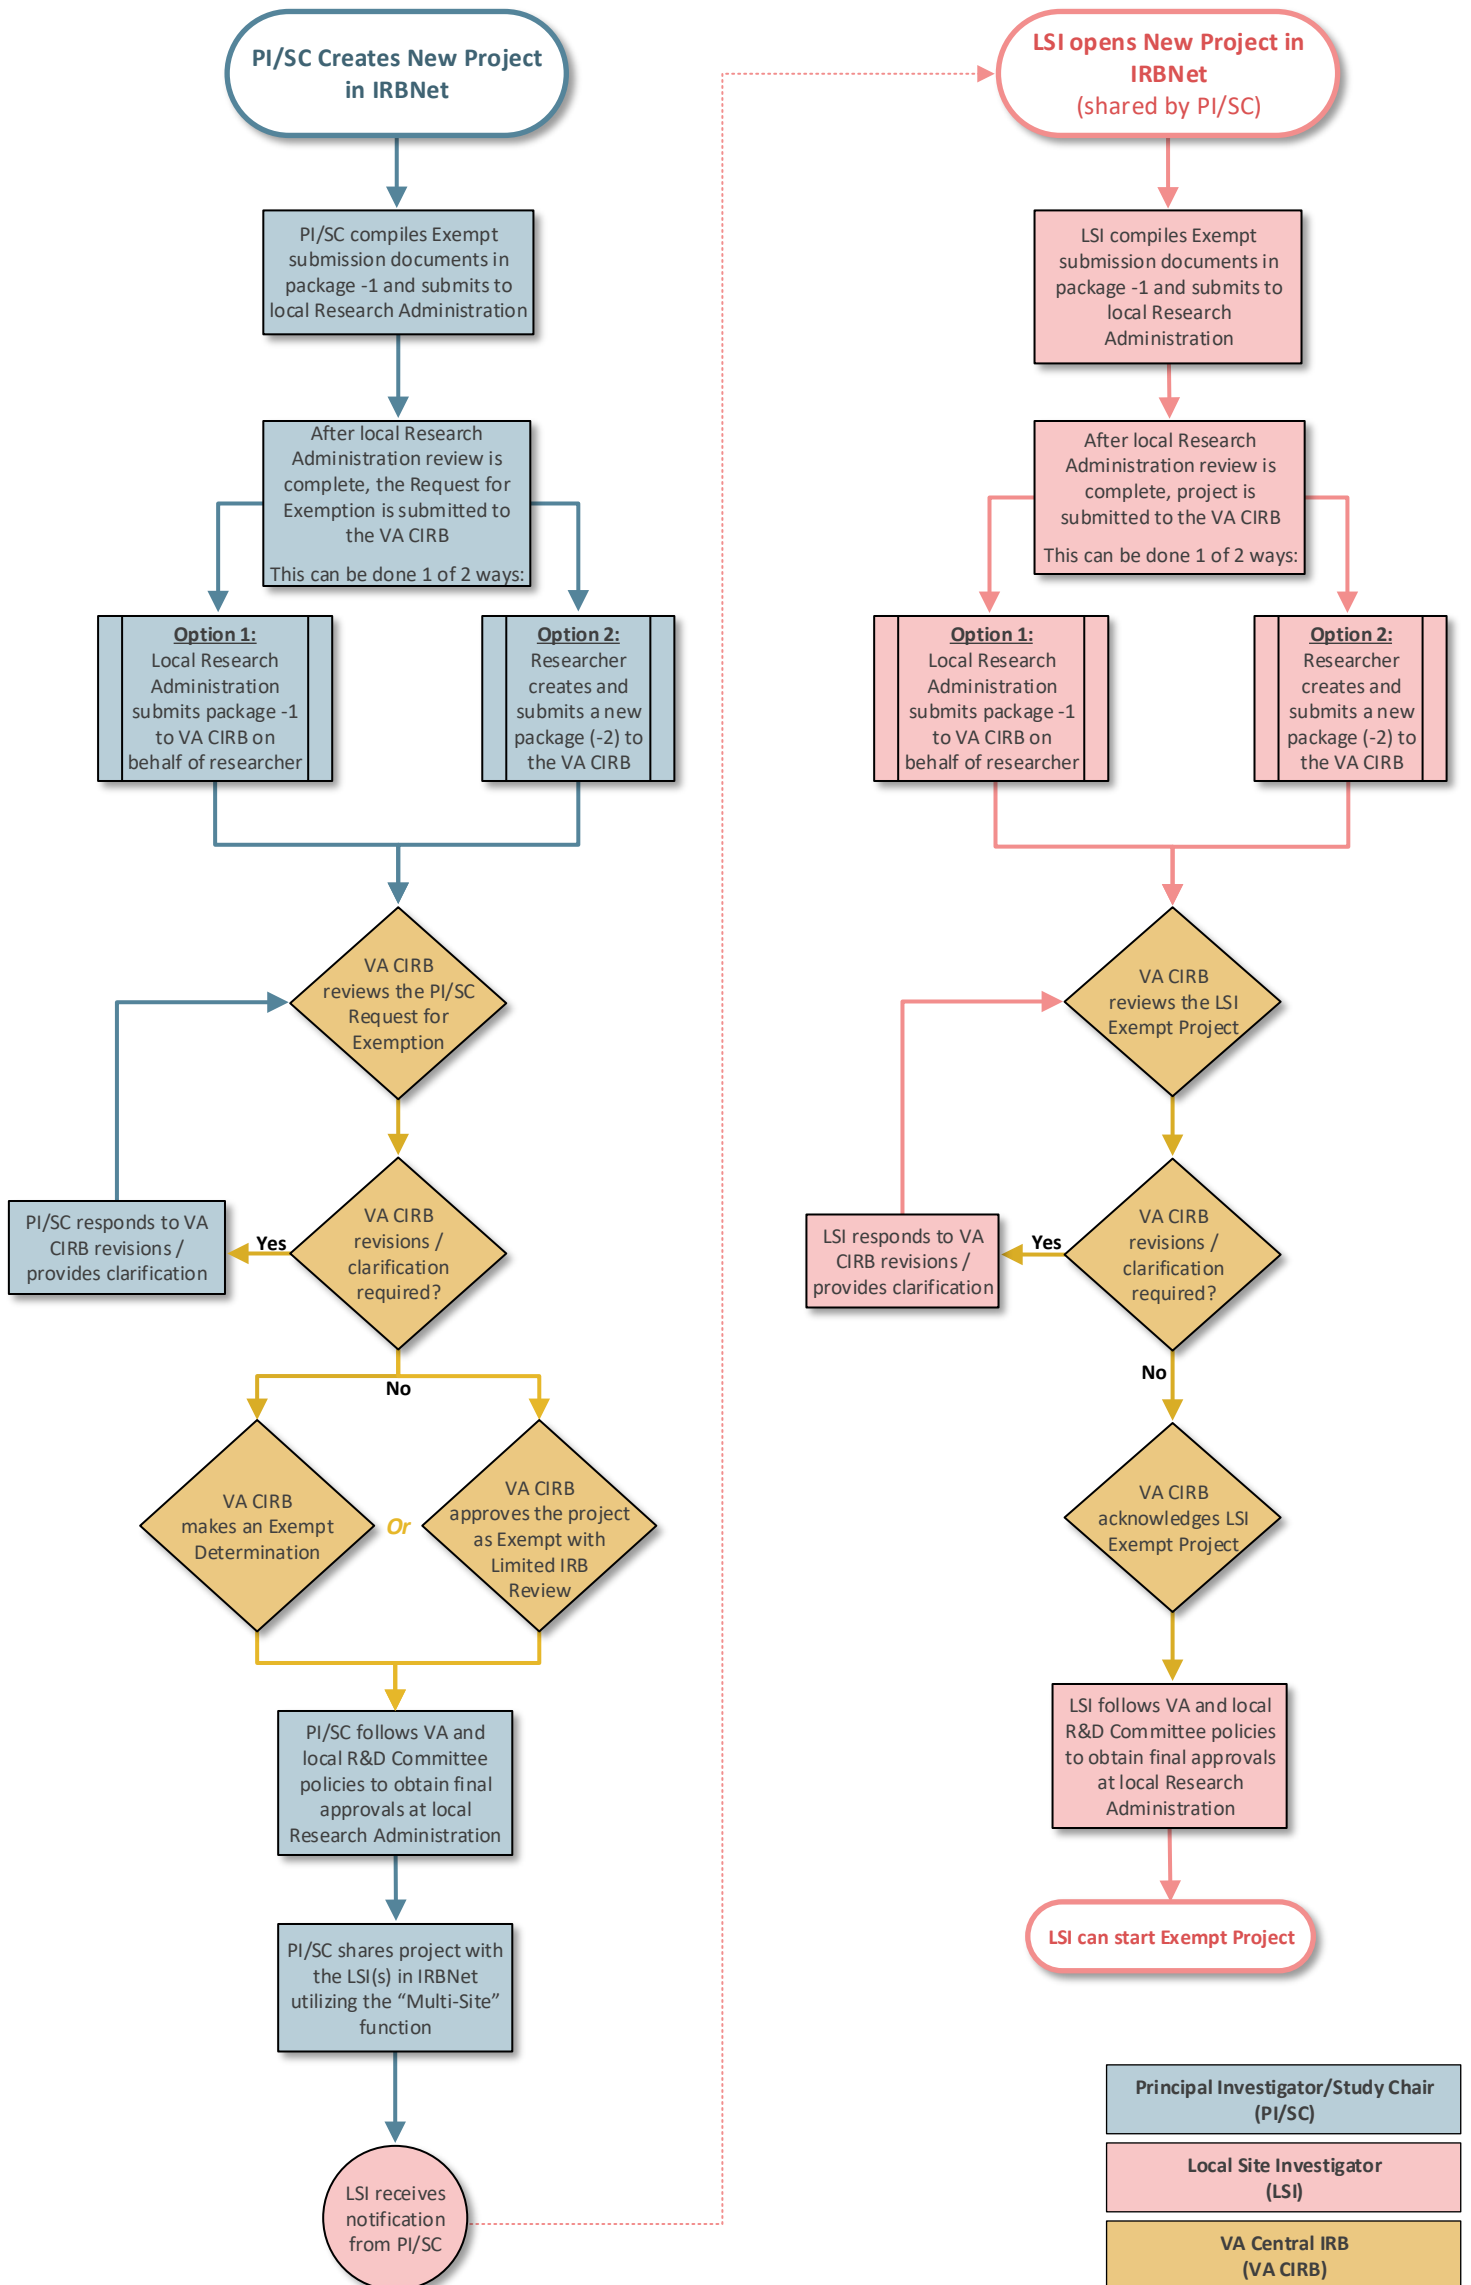

VA Central IRB

PI/SC and LSI Exempt Project Submission Process

Principal Investigator/Study Chair (PI/SC)
Local Site Investigator (LSI)
VA Central IRB (VA CIRB)

NOTE: Local accountability occurs throughout the VA CIRB review process.