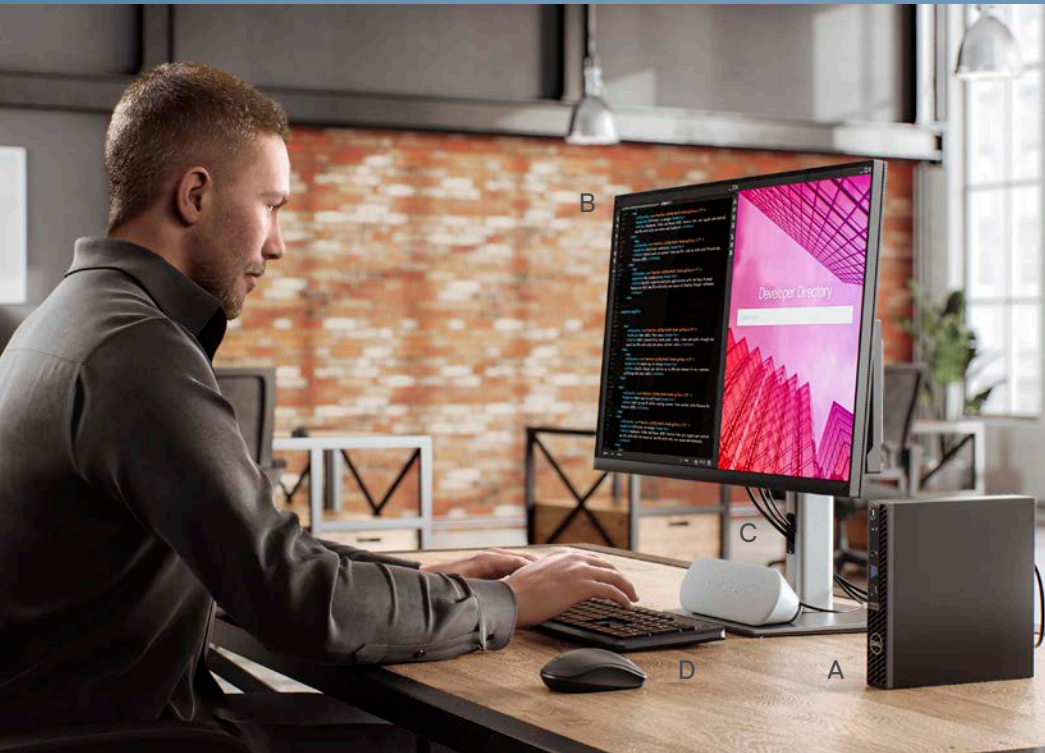

Versatile retail endpoints

ENABLE RETAIL INNOVATION WITH STREAMLINED, CUSTOMER-CENTRIC SOLUTIONS FROM THE SALES FLOOR TO THE DATA CENTER.

Recommended Dell solution

- A. OptiPlex 7000 Micro with Intel vPro®
- B. Dell 27 Monitor - P2723D
- C. OptiPlex Micro All-in-One Stand - MFS22
- D. Dell Premier Multi-Device Wireless Keyboard and Mouse - KM7321W*

Featuring the built-in AI of Dell Optimizer ExpressResponse that allows users to optimize the performance of their top 5 apps with every use.

*Not pictured

Enhance the customer experience while providing tools to power your workforce success. The ultracompact OptiPlex Micro pairs effortlessly with an existing monitor and its tool-less, compact design is easy to service. Versatile mounting options & cable covers provide a secure & clutter-free workspace.