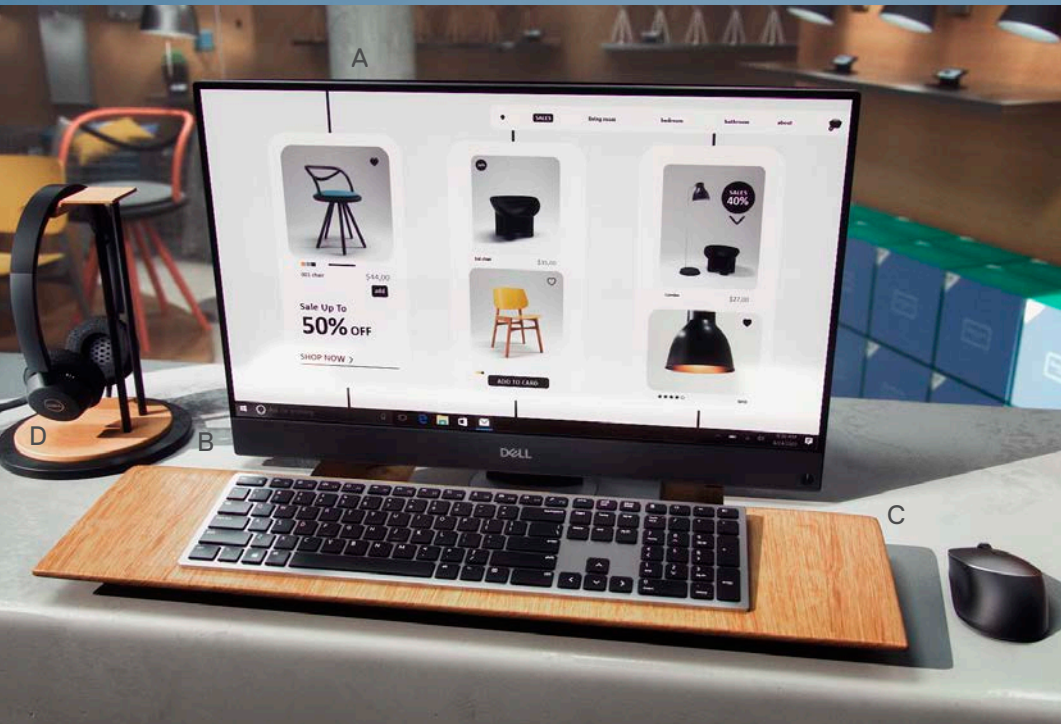

Enable retail innovation with streamlined, customer-centric solutions from the sales floor to the data center.

| [Page 7](#)

PURPOSE-BUILT POINT OF SALE

Customize your unique retail workspace with solutions built for demanding jobs.

| [Page 8](#)

INDUSTRIAL-GRADE INVENTORY MANAGEMENT

Master every area of retail logistics and product management with solutions that work smoothly in the harshest environments.

| [Page 9](#)

Hospitality

PROVIDE A WELCOMING, STREAMLINED EXPERIENCE WITH INTERACTIVE DEVICES IN CUSTOMER SERVICE KIOSKS OR RECEPTION SPACES.

Recommended Dell Solution

- A. OptiPlex 5400 All-in-One
- B. OptiPlex All-in-One Height Adjustable Stand
- C. Dell Premier Multi-Device Wireless Keyboard and Mouse – KM7321W
- D. Dell Premier Wireless ANC Headset - WL7022