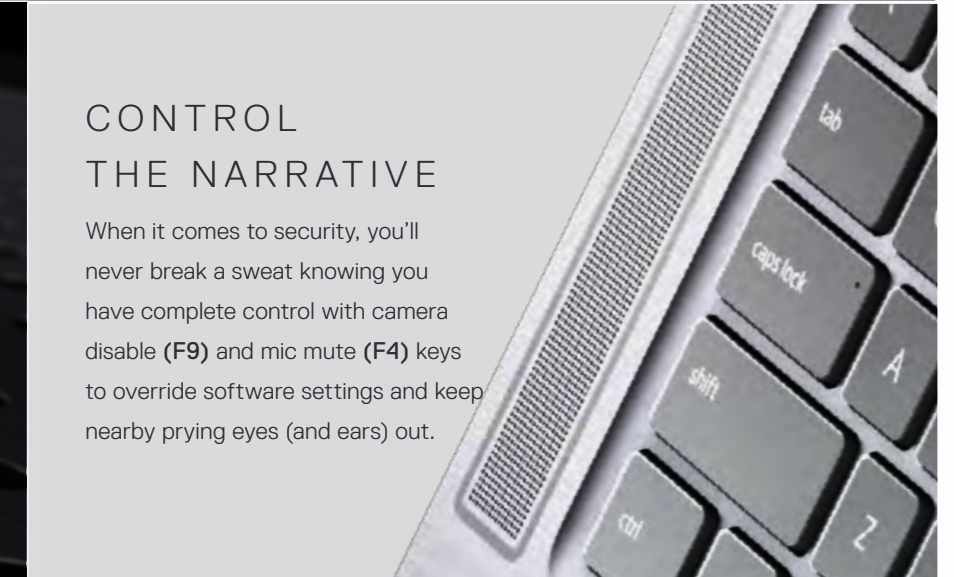

## CONTROL THE NARRATIVE

When it comes to security, you'll never break a sweat knowing you have complete control with camera disable (F9) and mic mute (F4) keys to override software settings and keep nearby prying eyes (and ears) out.