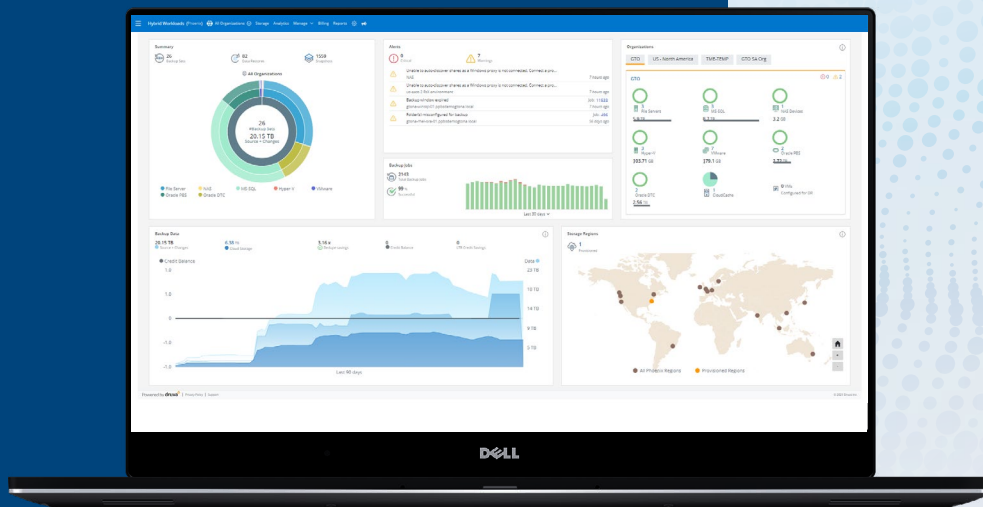

The quantity, associated cost and complexity of data that your organizations' workforce brings into NAS systems make protection and management a unique challenge. What's needed is an approach that simplifies management as it helps you meet your cloud-first strategy.

Protect NAS

APEX Backup Services is a SaaS offering that automates the protection of NAS environments managing billions of files, petabytes of data and hundreds of applications.

High performance data protection.

Machine learning driven Smart Scan

Automated backup tiering across warm and cold storage types

Metadata-centric architecture to enable deduplication, security and analytic capabilities

File-level search across all storage tiers