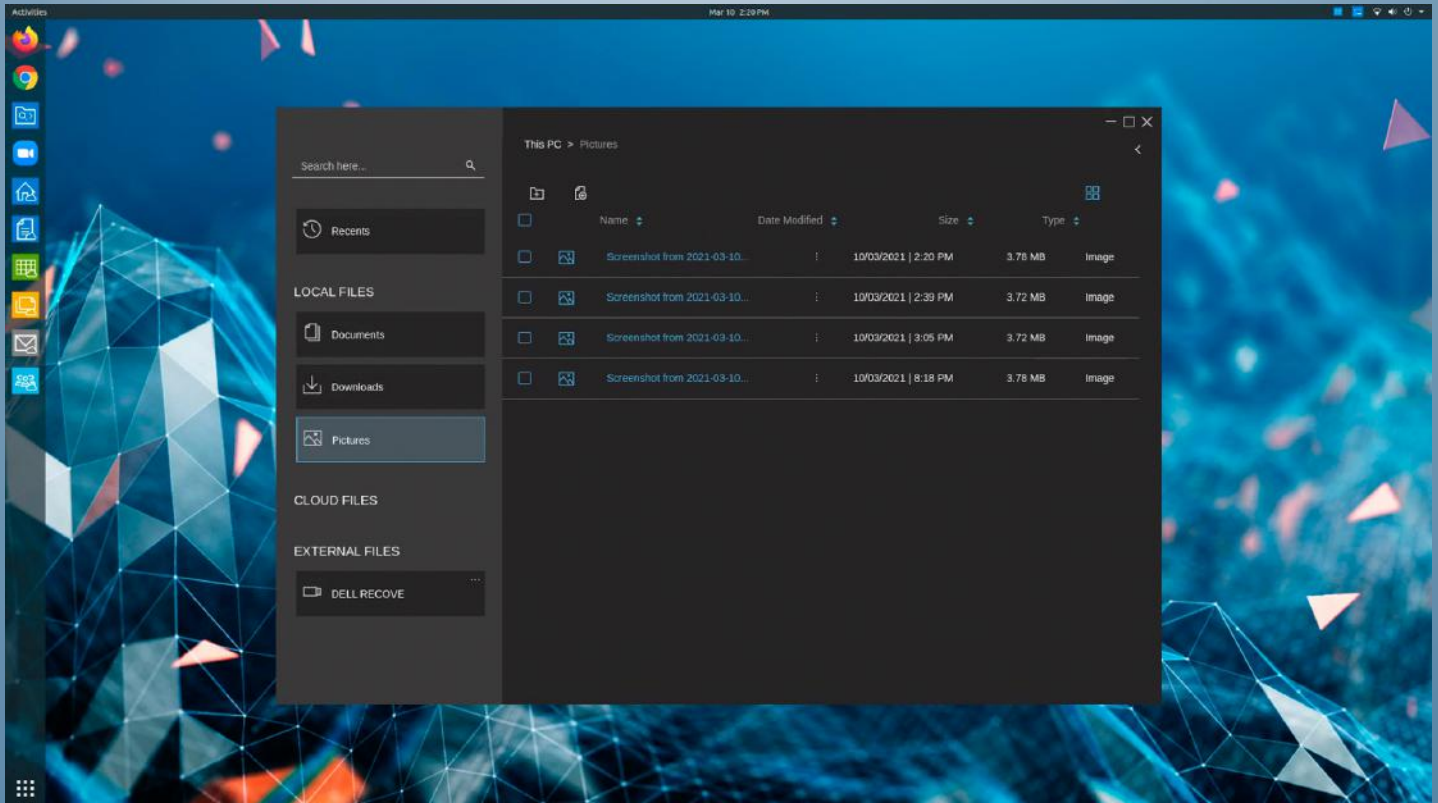

Ensure simplicity, choice and consistency for your organization and workforce with Dell Hybrid Client. Dell exclusive cloud-managed client software solution designed for anytime, anywhere access

File Explorer in Dell Hybrid Client delivers a seamless user experience for accessing local, USB, shared network and cloud files and folders

1. Based on Dell analysis of Dell Hybrid Client software preinstalled on select Dell commercial clients with Wyse Management Suite Pro Dell Hybrid Client license v. comparative solutions, July 2020. For more details, visit www.DellTechnologies.com/DellHybridClient, Legal AD #G20000253
2. Based on Dell analysis of Dell Hybrid Client software (version 1.5 or above) preinstalled on select Dell commercial clients with Wyse Management Suite Pro v. comparative solutions, Jan 2021. For more details, visit www.DellTechnologies.com/DellHybridClient
3. Single sign-on to VMware Horizon not supported in Dell Hybrid Client 1.5. Single sign-on supported with Kerberos only.
4. Multi Factor Authentication - Smartcard only, for initial system login and Citrix and Azure cloud apps
5. Based on Dell analysis of competitive products, September 2020. OptiPlex Ultra supports Dell and 3rd party VESA compatible displays up to 40", sold separately.
6. License activation required.
7. Dell Services: Availability and terms of Dell Services vary by region. For more information, visit www.dell.com/servicesdescriptions.
8. Offering may vary by region. Some items may be available after product introduction. For complete details, refer to the Technical Guidebook published on www.dell.com.
9. Not all features and services are available in all countries or sales segments/customers. Contact your Dell Technologies Services Representative for availability.
10. A 64-bit operating system is required to support 4GB or more of system memory.
11. GB means 1 billion bytes and TB equals 1 trillion bytes; significant system memory may be used to support graphics, depending on system memory size and other factors.
12. GB means 1 billion bytes and TB equals 1 trillion bytes; actual capacity varies with preloaded material and operating environment and will be less.
13. Refer to the administrator guide for the detail steps to install Dell Hybrid Client on the supported OptiPlex / Latitude device. The Dell Hybrid Client software is preloaded with Dell Client Agent - Enabler (DCAE) installed
14. The maximum number of displays and maximum resolution in a session will vary depending on partner broker, protocol, and virtual machine types and configurations
15. Dell Hybrid Client and Wyse Management Suite licenses are sold separately. Requires the device to be configured with Ubuntu Linux 20.04 and Dell Client Agent Enabler (DCA-Enabler). Refer to the [Dell Hybrid Client Administrator's Guide](http://dell.com/support) on dell.com/support for more details on the supported platforms and configurations
16. Based on the design, manufacture, packaging, product lifecycle maintenance and number of ecolabel registrations, including EPEAT Gold registrations for the Dell Precision, Latitude and OptiPlex portfolio as of April 2021.