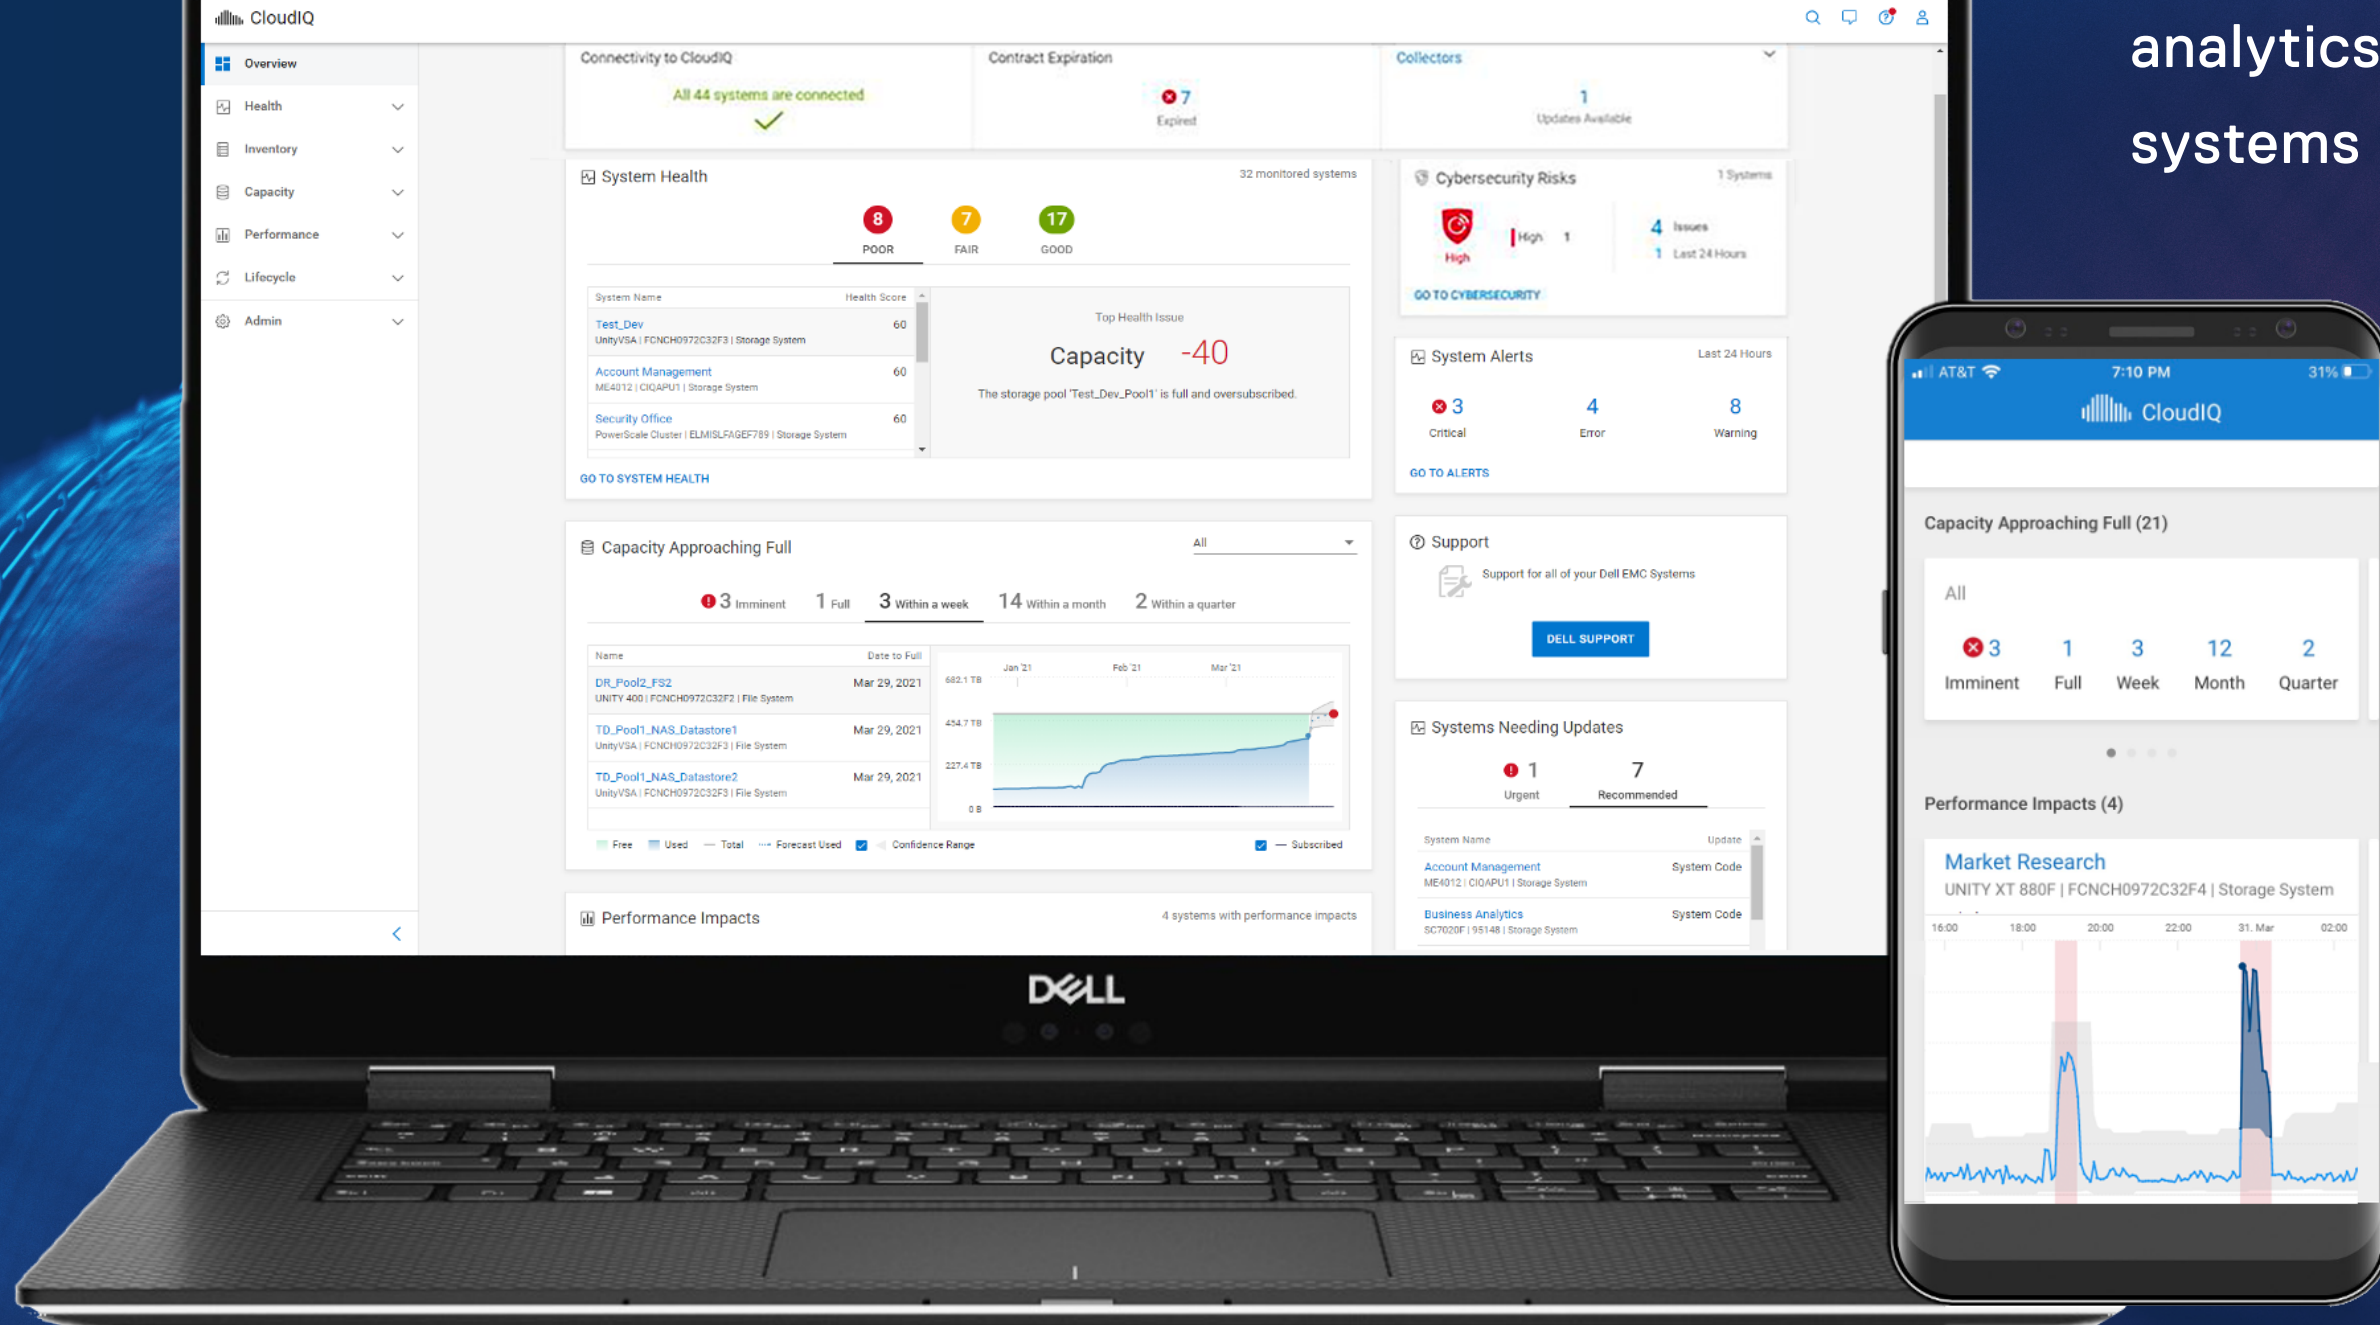

Dell EMC CloudIQ

Accelerate IT Operations
with CloudIQ – AIOps for Intelligent Infrastructure Insights.

CloudIQ – proactive monitoring, notifications, recommendations, machine learning, and predictive analytics for Dell EMC infrastructure systems

CloudIQ combines human and machine intelligence to simplify and accelerate operations in increasingly complex IT environments.

REDUCE RISK

PLAN AHEAD

IMPROVE PRODUCTIVITY

HUMAN INTELLIGENCE

MACHINE INTELLIGENCE

2X to 10X faster time-to-resolution¹

Reduce Risk

Proactive Health & Cybersecurity Monitoring

Consolidates scores for prioritizing actions. Notifications with recommendations speed time-to-resolution.

Performance Impact Analysis & Anomaly Detection

Machine learning for identifying abnormal performance. Time-series correlation and visualization for incidents that impact IT.

Workload Contention Identification

Isolates performance latency spikes and other issues causing workload contention. Highlights components in the data path for root cause.