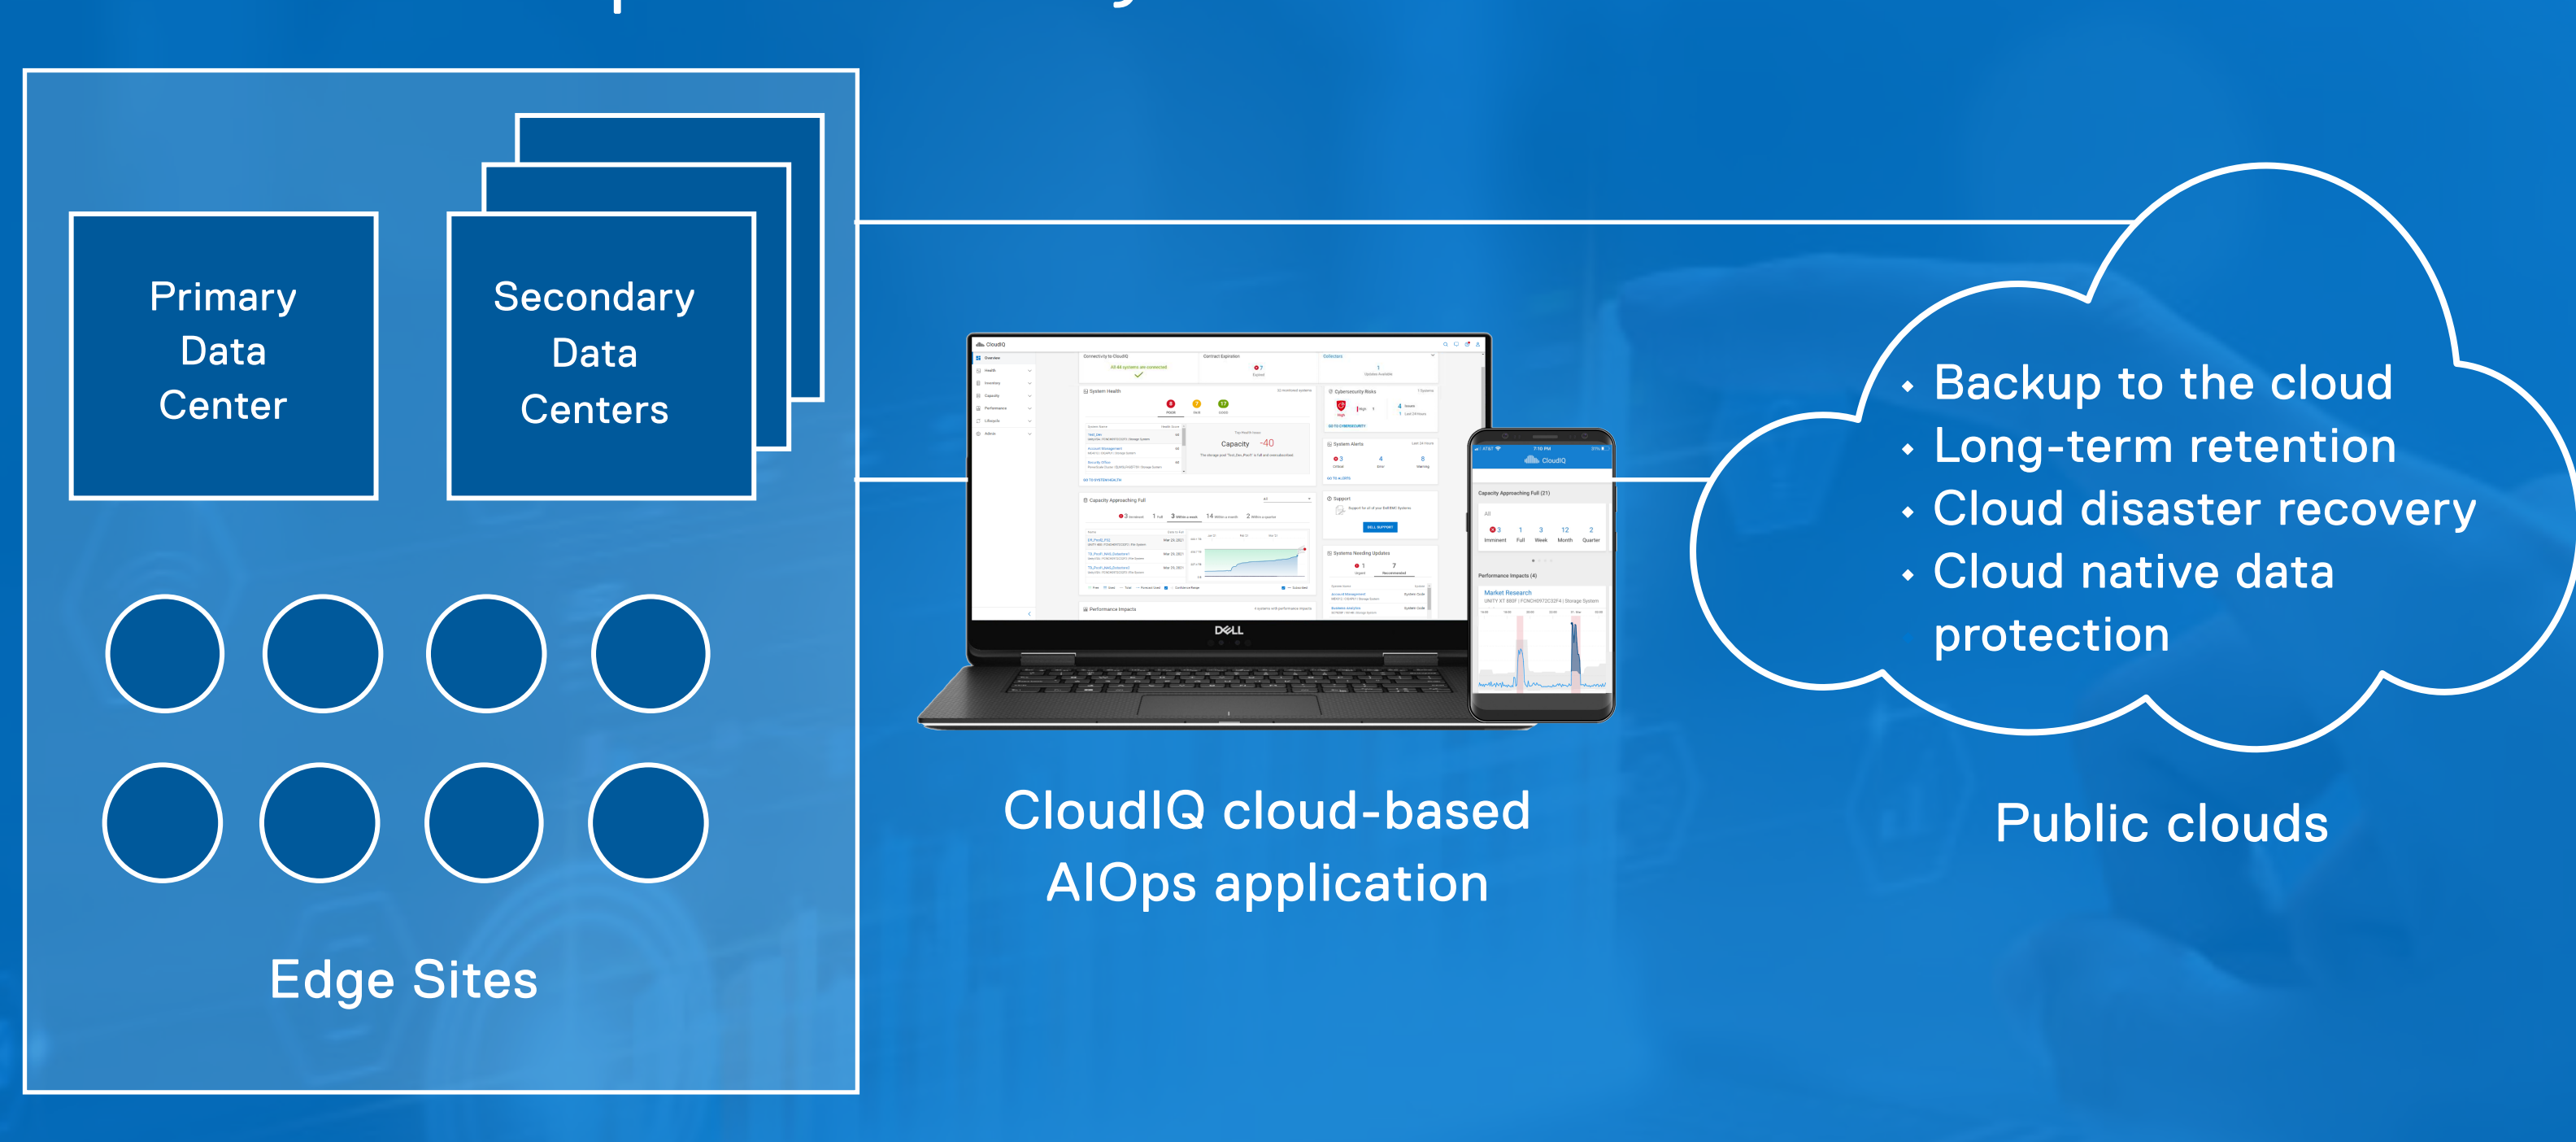

AIOps across your IT Environment

Compute, storage, data protection network & virtualization

Accelerate IT with Intelligent Insights

“CloudIQ is changing the infrastructure management game, combining the right level of telemetry with machine learning and APIs to provide actionable insights and integrated automation to accelerate IT.”

Scott Sinclair, Senior Analyst, Enterprise Strategy Group

“With 16 hours saved per week, CloudIQ helps improve productivity, and that frees us to spend more time on performance tuning and on R&D for new products.”

Darrel Schueneman, Manager, Cloud Operations, Plex Systems

“CloudIQ speeds time-to-resolution of performance, capacity, availability and other issues by 2X to 10X.”

CloudIQ User Survey¹

CloudIQ comes with Dell ProSupport Enterprise Services at no additional cost. For demos, data sheets, and white papers visit:

www.DellTechnologies.com/CloudIQ

¹Based on a Dell Technologies survey of CloudIQ users conducted May through June 2021. Actual results may vary. Ad# CLM-000884

© 2021 Dell Inc. or its subsidiaries. All Rights Reserved. Dell Technologies is a trademarks of Dell Inc. or its subsidiaries. Dell Technologies believes the information in this document is accurate as of its publication date. The information is subject to change without notice.