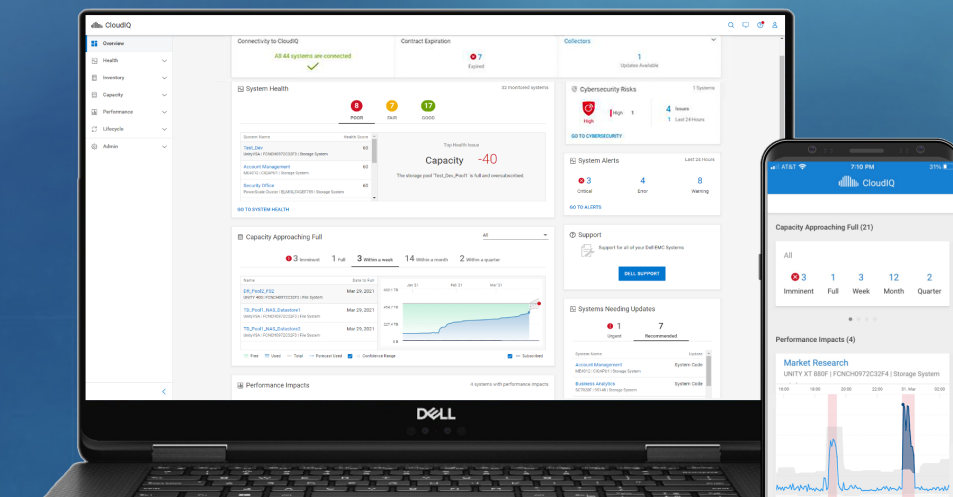

Dell EMC CloudIQ

Accelerate IT Operations
with CloudIQ – AIOps for Intelligent Infrastructure Insights.

CloudIQ – proactive monitoring, notifications, recommendations, machine learning, and predictive analytics for Dell EMC infrastructure systems

CloudIQ combines human and machine intelligence to simplify and accelerate operations in increasingly complex IT environments.

REDUCE RISK

PLAN AHEAD

IMPROVE PRODUCTIVITY

HUMAN INTELLIGENCE

MACHINE INTELLIGENCE

2X to 10X faster time-to-resolution¹

Reduce Risk

Proactive Health & Cybersecurity Monitoring

Consolidates scores for prioritizing actions. Notifications with recommendations speed time-to-resolution.

Performance Impact Analysis & Anomaly Detection

Machine learning for identifying abnormal performance. Time-series correlation and visualization for incidents that impact IT.

Workload Contention Identification

Isolates performance latency spikes and other issues causing workload contention. Highlights components in the data path for root cause.