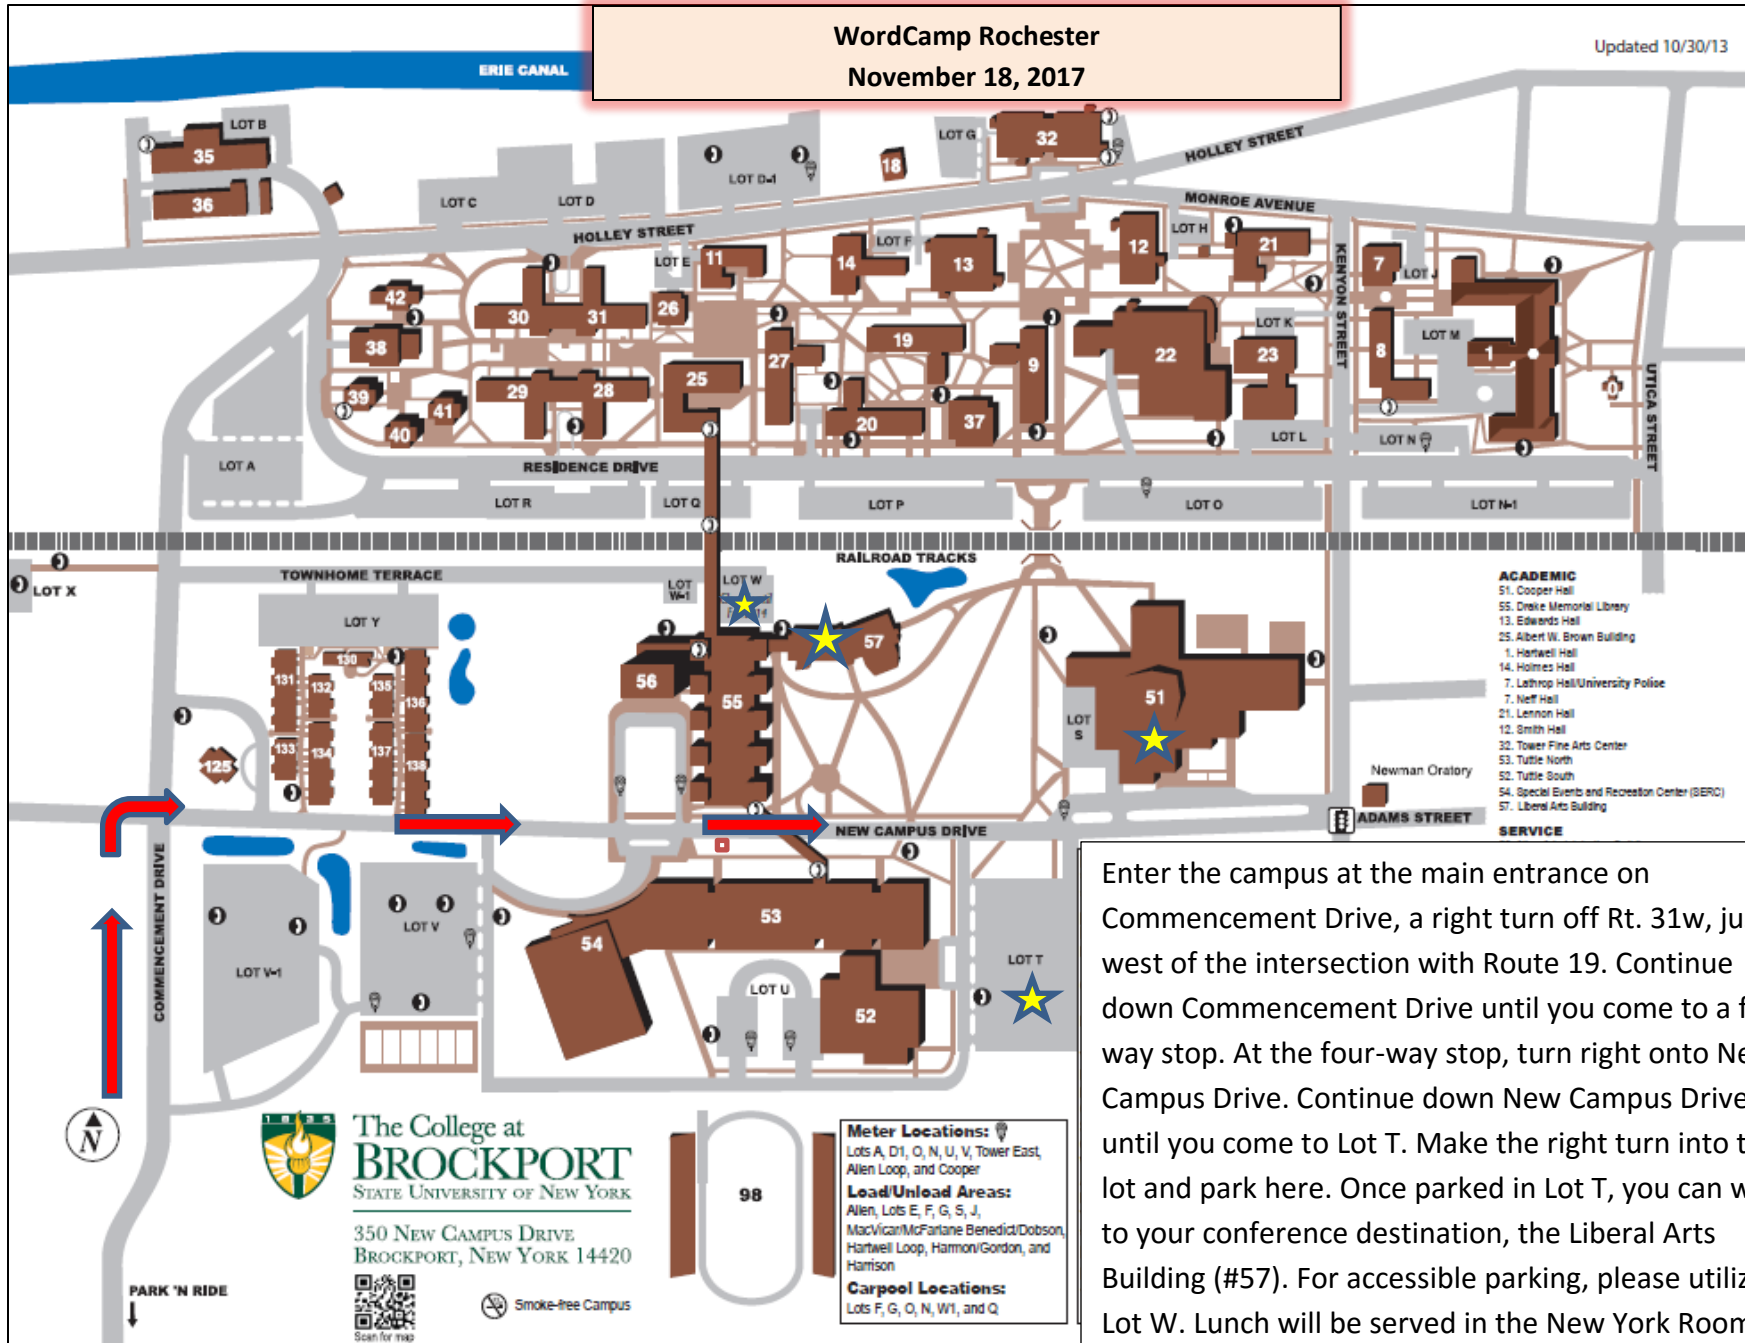

WordCamp Rochester
November 18, 2017

Updated 10/30/13

Enter the campus at the main entrance on Commencement Drive, a right turn off Rt. 31w, just west of the intersection with Route 19. Continue down Commencement Drive until you come to a four-way stop. At the four-way stop, turn right onto New Campus Drive. Continue down New Campus Drive until you come to Lot T. Make the right turn into the lot and park here. Once parked in Lot T, you can walk to your conference destination, the Liberal Arts Building (#57). For accessible parking, please utilize Lot W. Lunch will be served in the New York Room, which is located in Cooper Hall (#51).