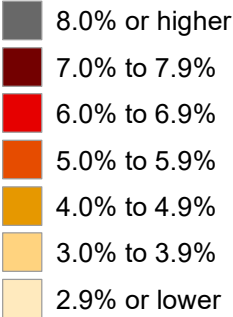

Unemployment rates by county, 2020 annual averages

(U.S. rate = 8.1 percent)

SOURCE: Bureau of Labor Statistics
Local Area Unemployment Statistics