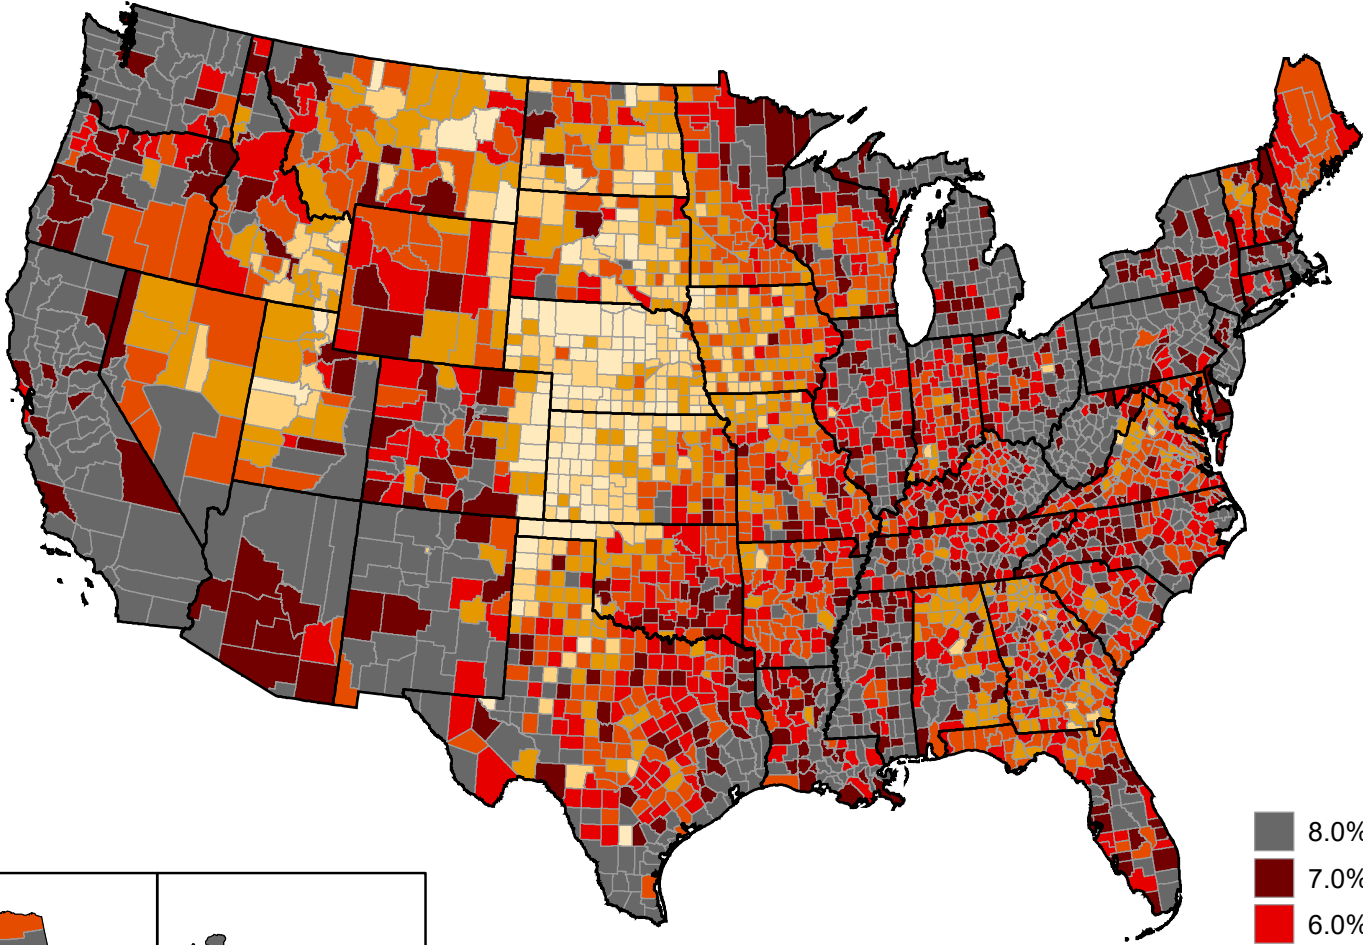

Unemployment rates by county, 2020 annual averages

(U.S. rate = 8.1 percent)

SOURCE: Bureau of Labor Statistics
Local Area Unemployment Statistics