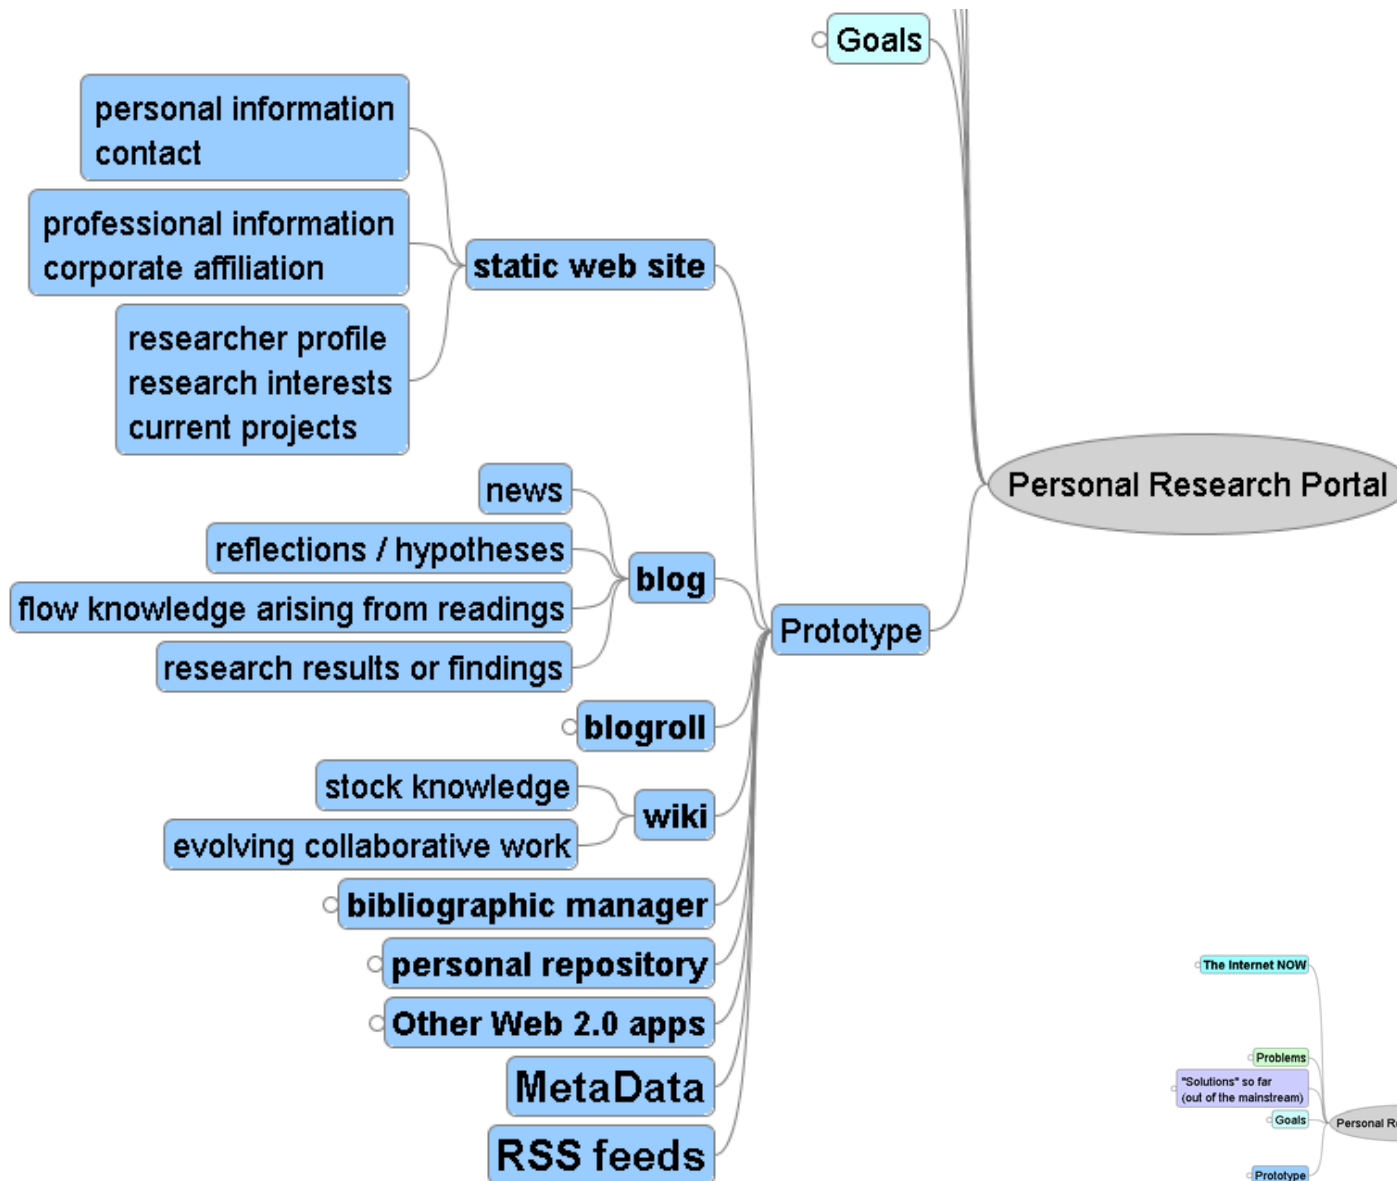

The Personal Research Portal

Ismael Peña-López
School of Law and Political Science
Universitat Oberta de Catalunya

The Abdus Salam International Centre for Theoretical Physics
Trieste, December 5, 2007

Trieste, December 5, 2007. The Abdus Salam International Centre for Theoretical Physics

To cite this work:

Peña López, I.(2007) *The Personal Research Portal* (on-line presentation)

<http://ictlogy.net/presentations/20071205_ismael_pena_the_personal_research_portal.pdf>
[downloaded mm/dd/yyyy]