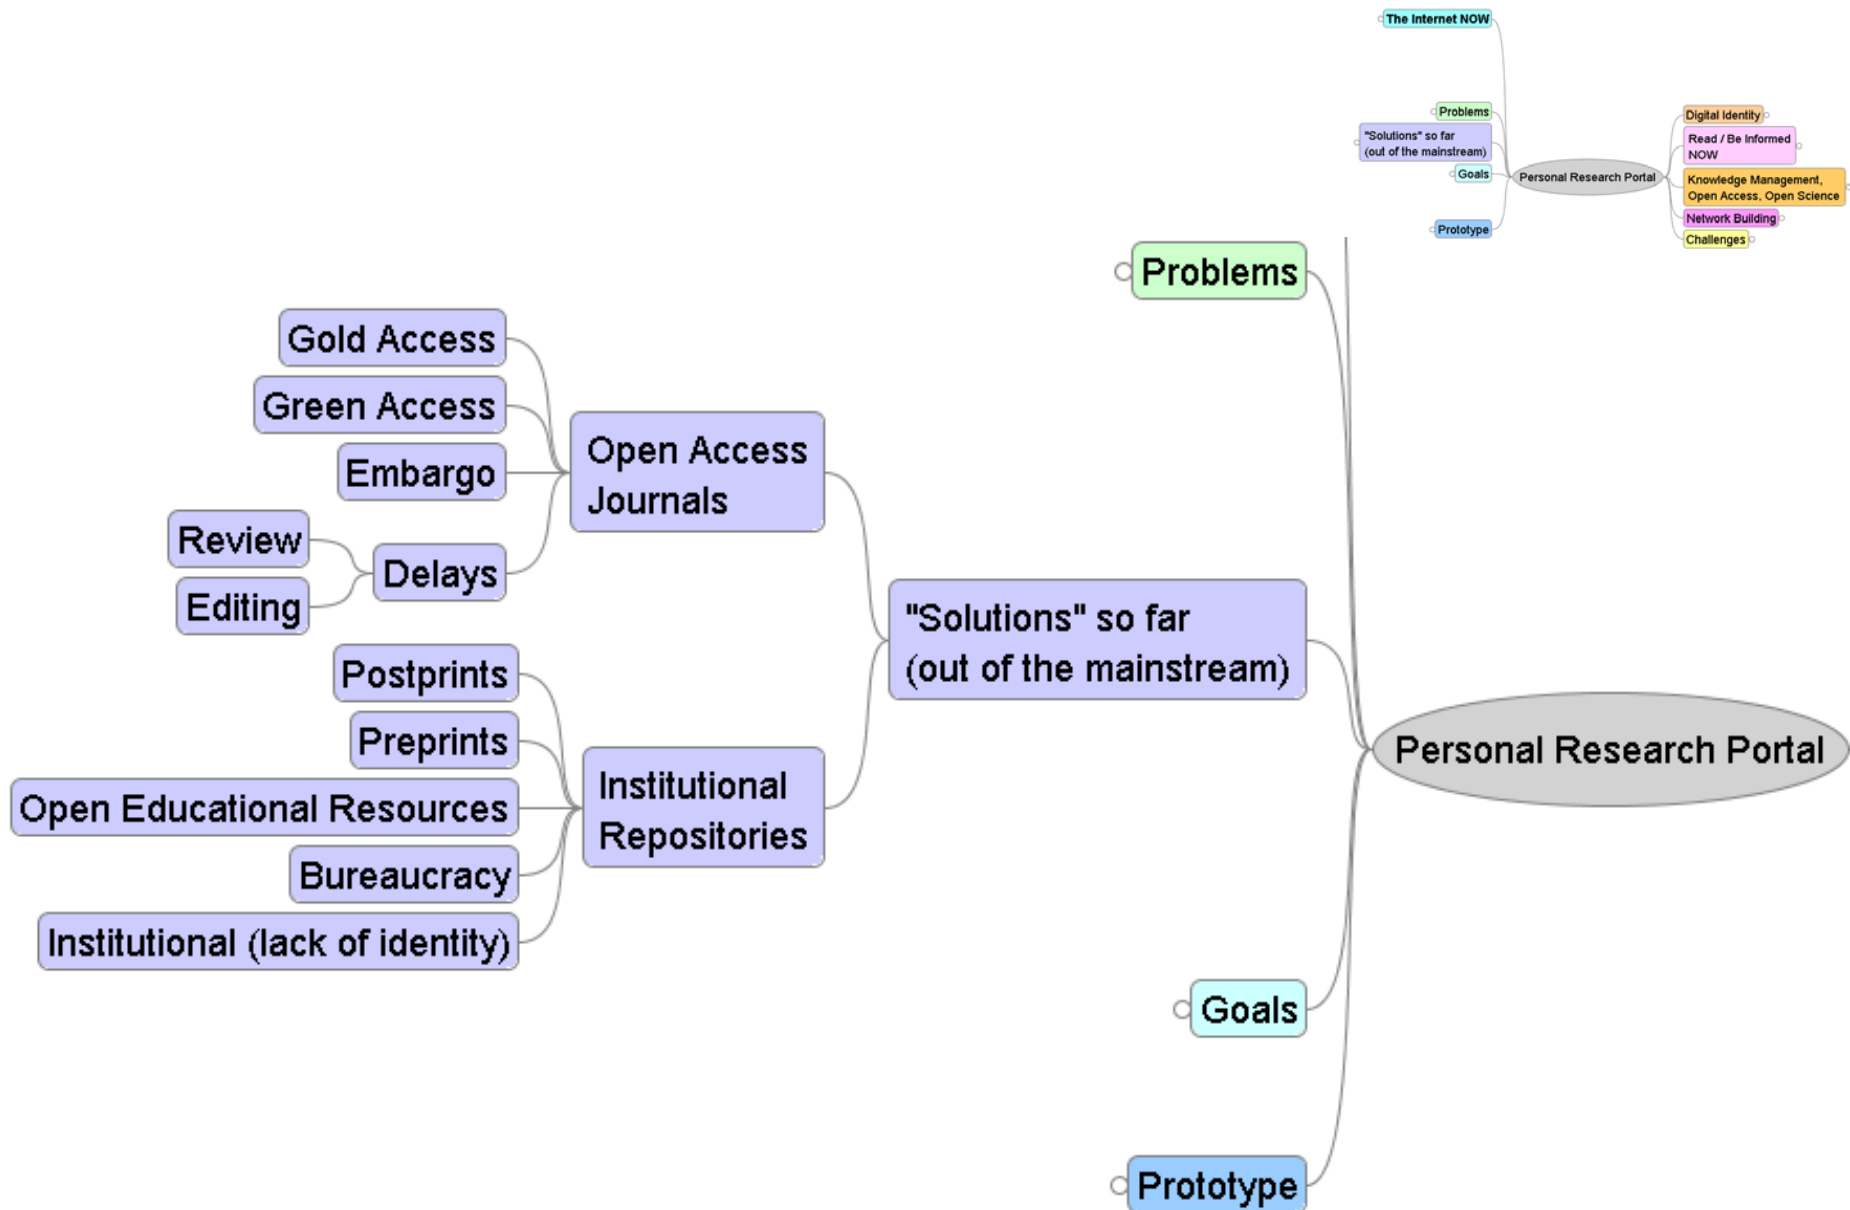

The Personal Research Portal

Ismael Peña-López
School of Law and Political Science
Universitat Oberta de Catalunya

The Abdus Salam International Centre for Theoretical Physics
Trieste, December 5, 2007

Trieste, December 5, 2007. The Abdus Salam International Centre for Theoretical Physics

To cite this work:

Peña López, I.(2007) *The Personal Research Portal* (on-line presentation)

<http://ictlogy.net/presentations/20071205_ismael_pena_the_personal_research_portal.pdf>
[downloaded mm/dd/yyyy]