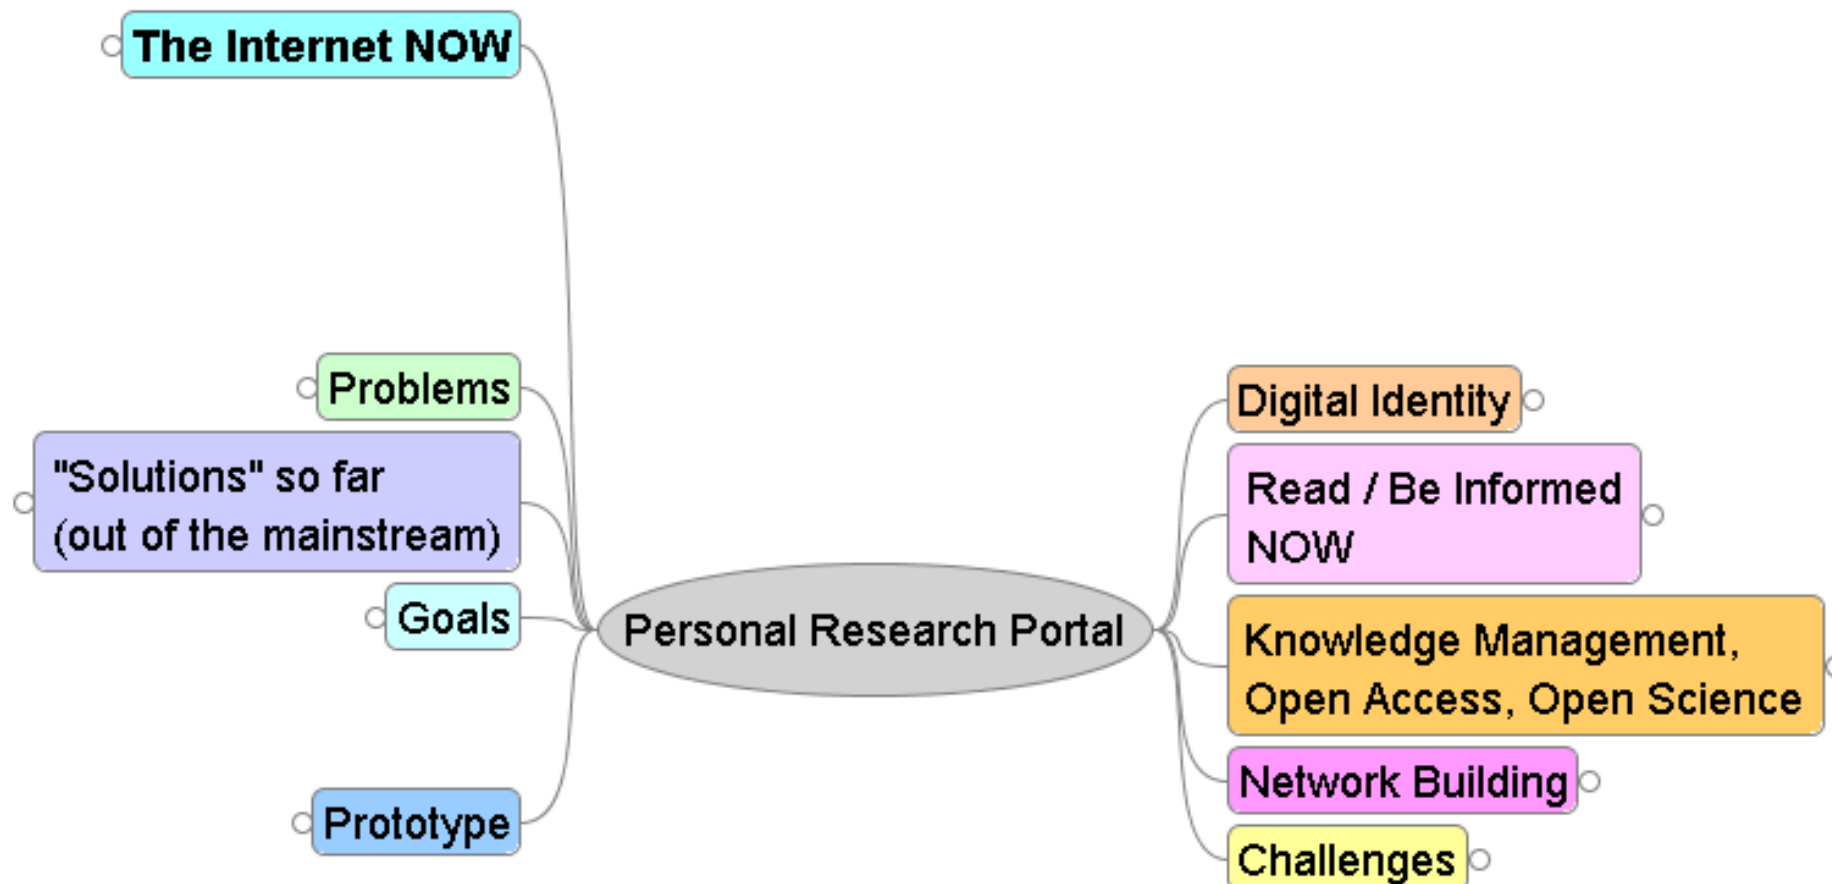

The Personal Research Portal

Ismael Peña-López
School of Law and Political Science
Universitat Oberta de Catalunya

The Abdus Salam International Centre for Theoretical Physics
Trieste, December 5, 2007

Trieste, December 5, 2007. The Abdus Salam International Centre for Theoretical Physics

To cite this work:

Peña López, I.(2007) *The Personal Research Portal* (on-line presentation)

<http://ictlogy.net/presentations/20071205_ismael_pena_the_personal_research_portal.pdf>
[downloaded mm/dd/yyyy]