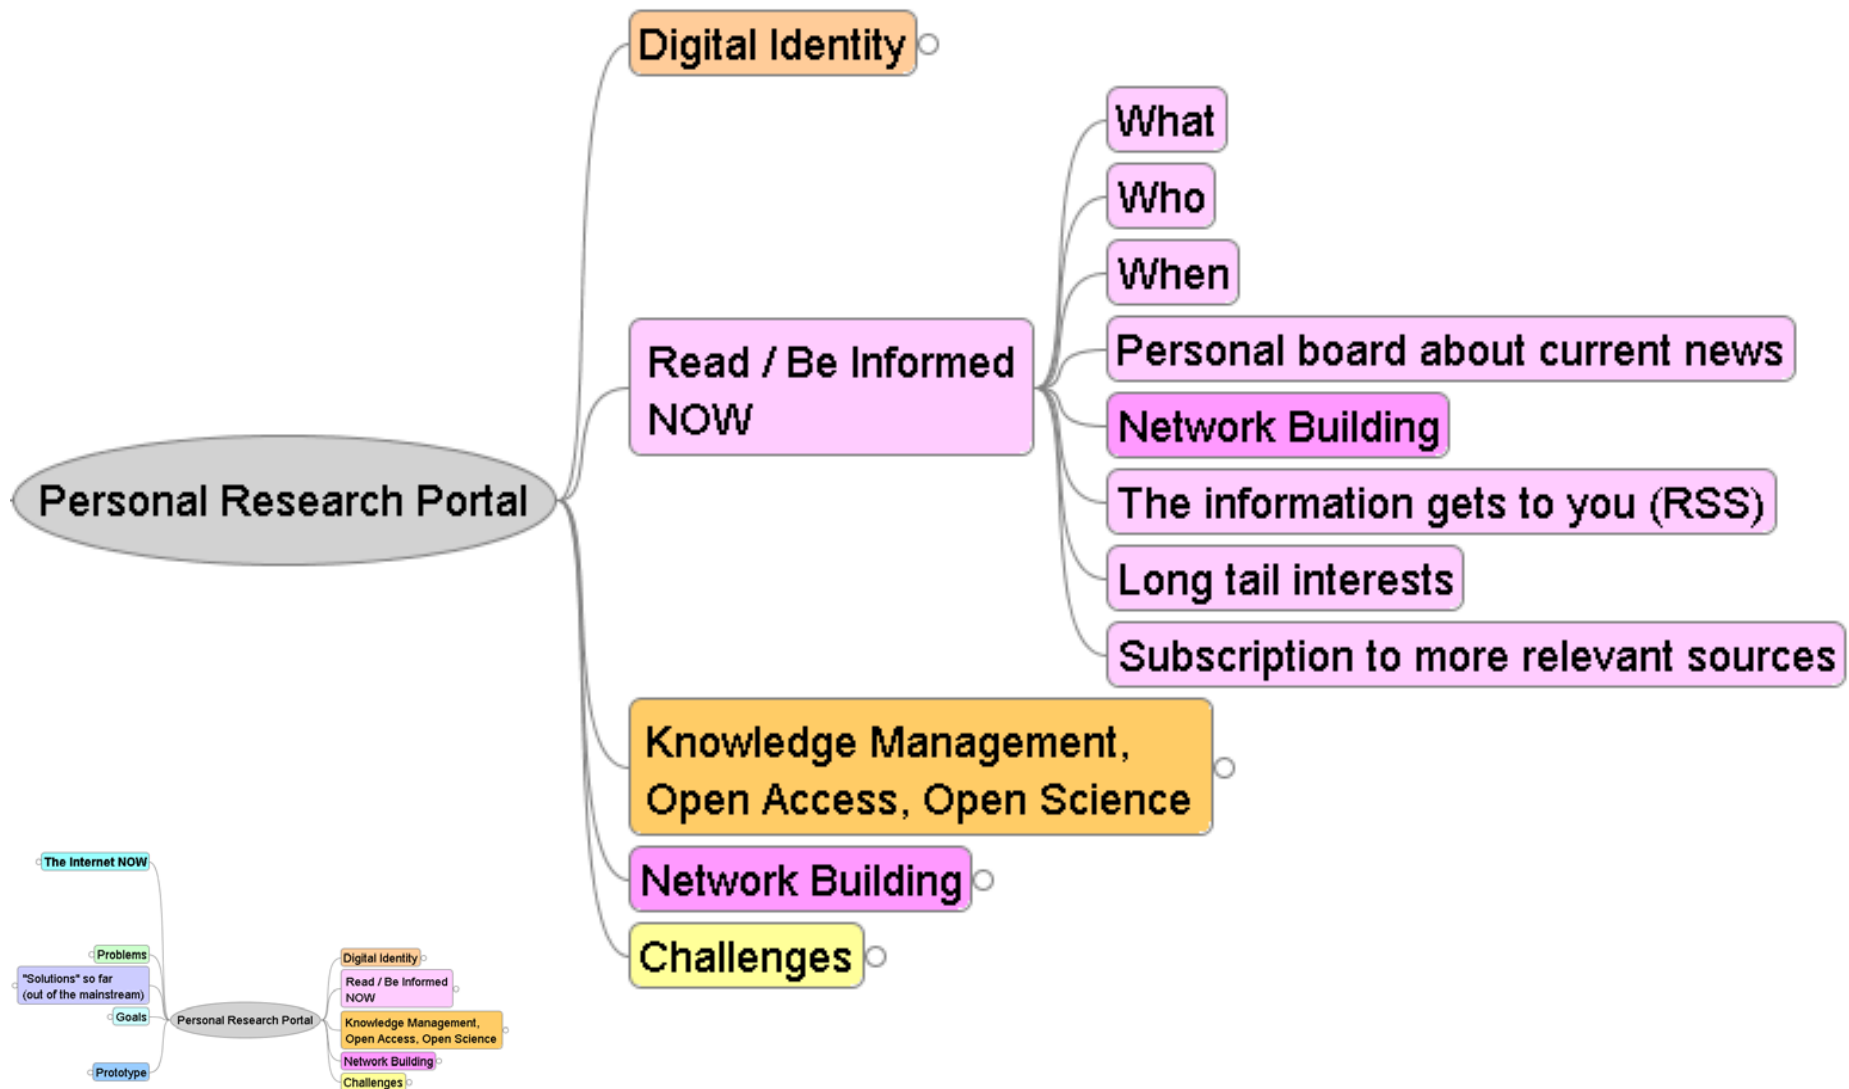

The Personal Research Portal

Ismael Peña-López
School of Law and Political Science
Universitat Oberta de Catalunya

The Abdus Salam International Centre for Theoretical Physics
Trieste, December 5, 2007

Trieste, December 5, 2007. The Abdus Salam International Centre for Theoretical Physics

To cite this work:

Peña López, I.(2007) *The Personal Research Portal* (on-line presentation)

<http://ictlogy.net/presentations/20071205_ismael_pena_the_personal_research_portal.pdf>
[downloaded mm/dd/yyyy]