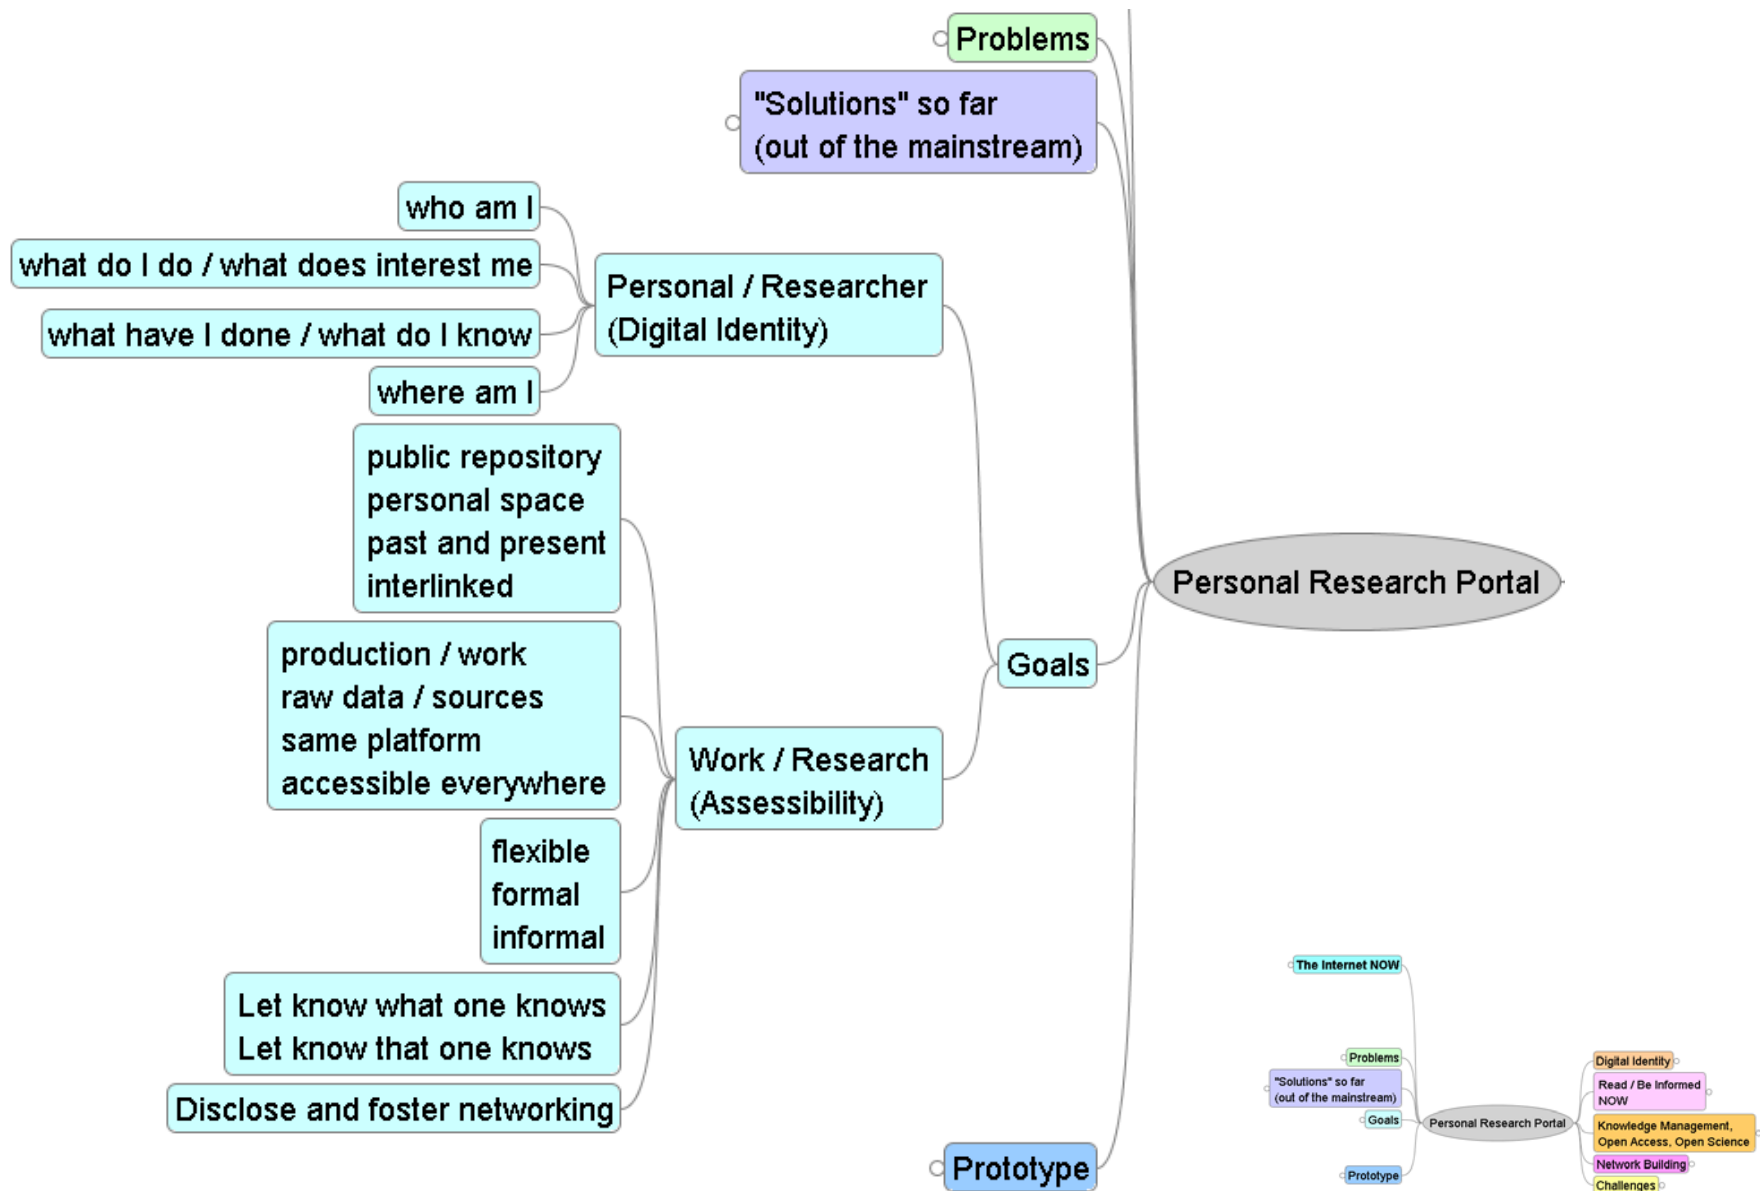

The Personal Research Portal

Ismael Peña-López
School of Law and Political Science
Universitat Oberta de Catalunya

The Abdus Salam International Centre for Theoretical Physics
Trieste, December 5, 2007

Trieste, December 5, 2007. The Abdus Salam International Centre for Theoretical Physics

To cite this work:

Peña López, I.(2007) *The Personal Research Portal* (on-line presentation)

<http://ictlogy.net/presentations/20071205_ismael_pena_the_personal_research_portal.pdf>
[downloaded mm/dd/yyyy]