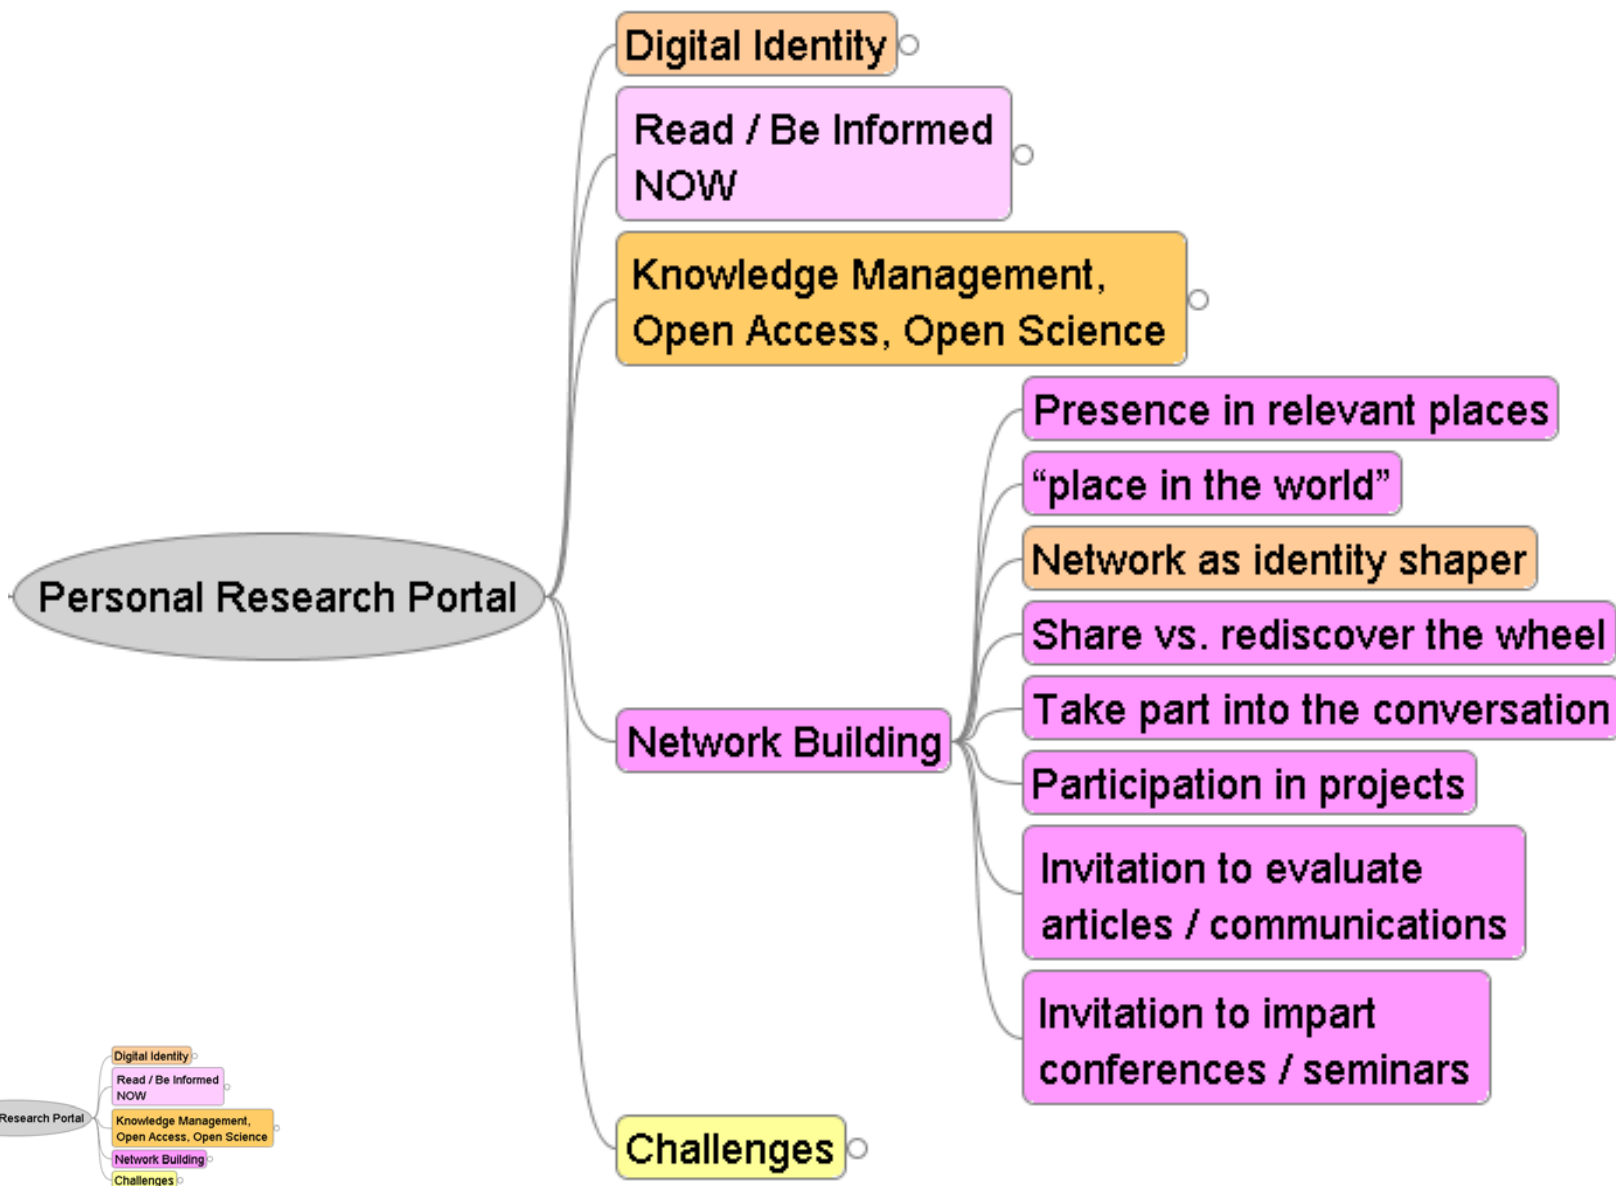

The Personal Research Portal

Ismael Peña-López
School of Law and Political Science
Universitat Oberta de Catalunya

The Abdus Salam International Centre for Theoretical Physics
Trieste, December 5, 2007

Trieste, December 5, 2007. The Abdus Salam International Centre for Theoretical Physics

To cite this work:

Peña López, I.(2007) *The Personal Research Portal* (on-line presentation)

<http://ictlogy.net/presentations/20071205_ismael_pena_the_personal_research_portal.pdf>
[downloaded mm/dd/yyyy]