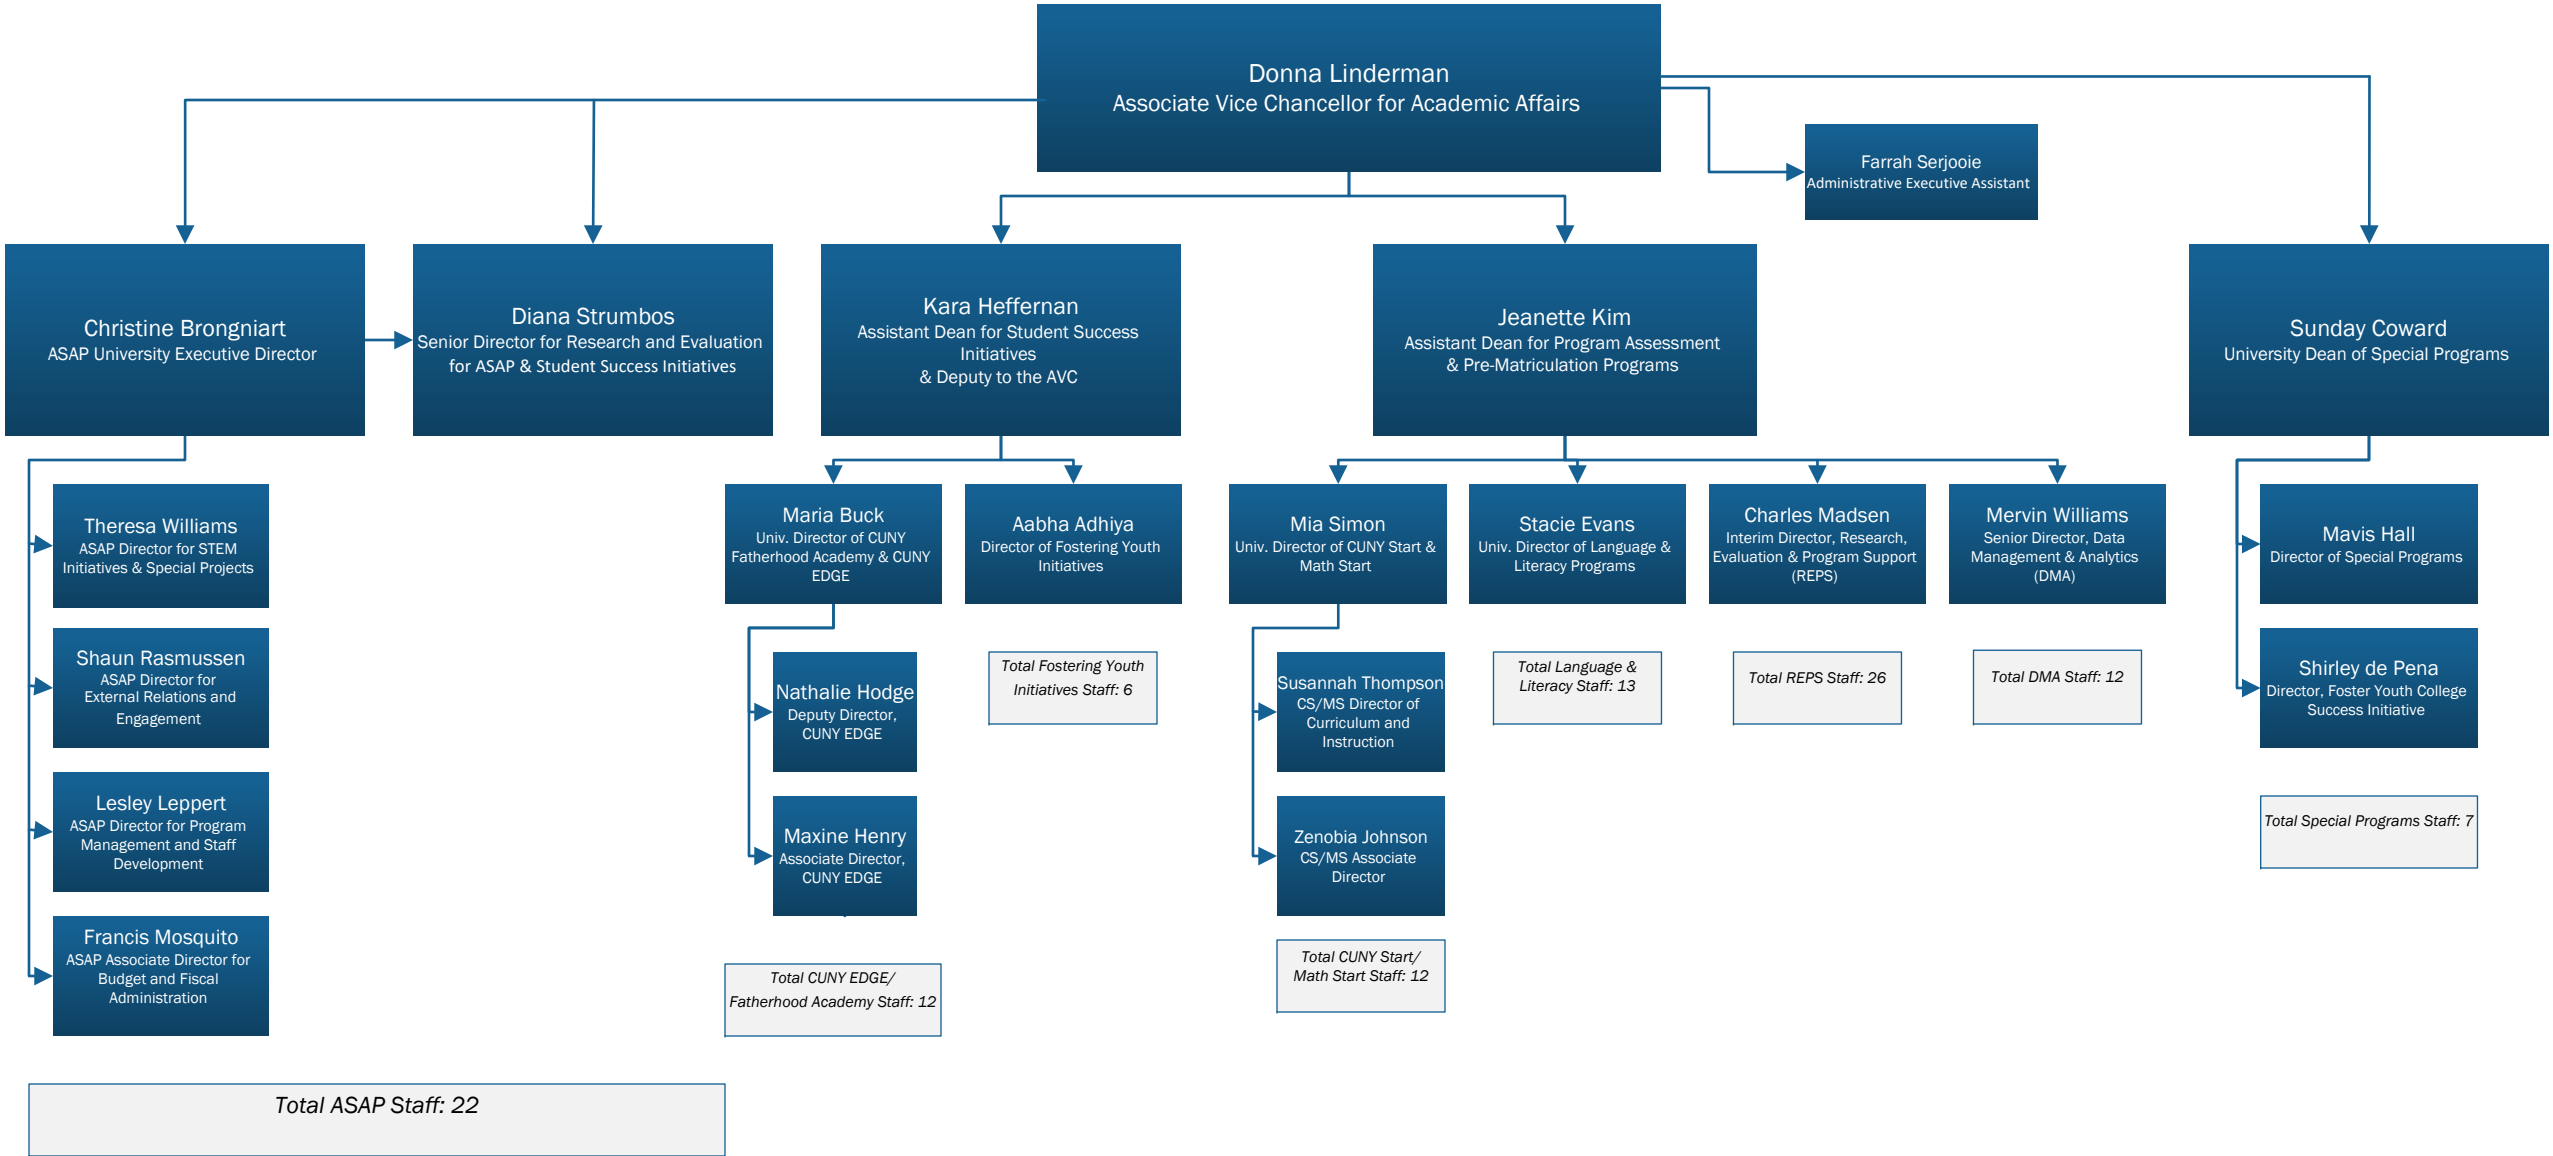

Organizational Chart
Associate Vice Chancellor for Academic Affairs
October 2020

Total ASAP Staff: 22

Total Fostering Youth
Initiatives Staff: 6

Total CUNY EDGE/
Fatherhood Academy Staff: 12

Total Language &
Literacy Staff: 13

Total REPS Staff: 26

Total DMA Staff: 12

Total CUNY Start/
Math Start Staff: 12

Total Special Programs Staff: 7