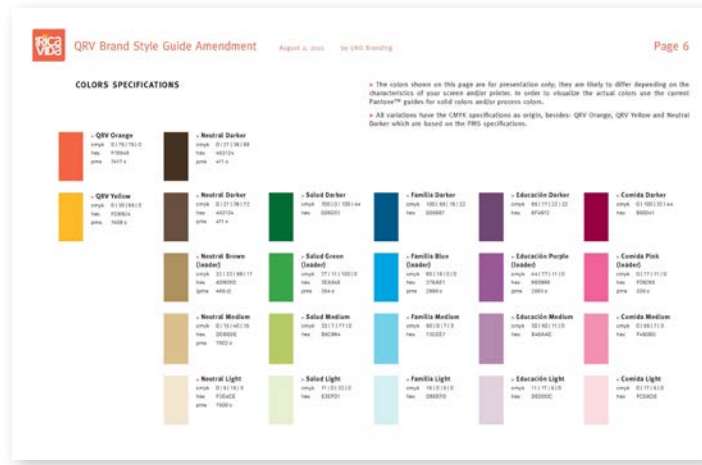

in English (+Arabic)

Publication & website style
Style Guide, incl. identity, branding,
illustrations, patterns
client **General Mills**
in Spanish
Visual brand refreshment for media
aimed at Latino mom audience.
for UNO Branding