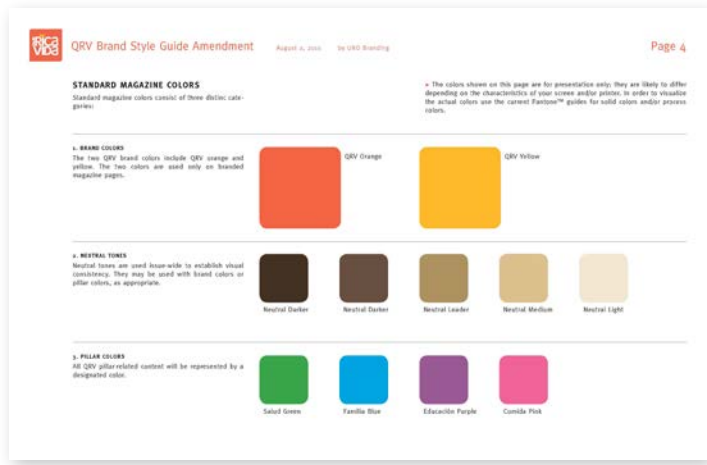

in English (+Arabic)

Publication & website style
Style Guide, incl. identity, branding,
illustrations, patterns
client **General Mills**
in Spanish
Visual brand refreshment for media
aimed at Latino mom audience.
for UNO Branding