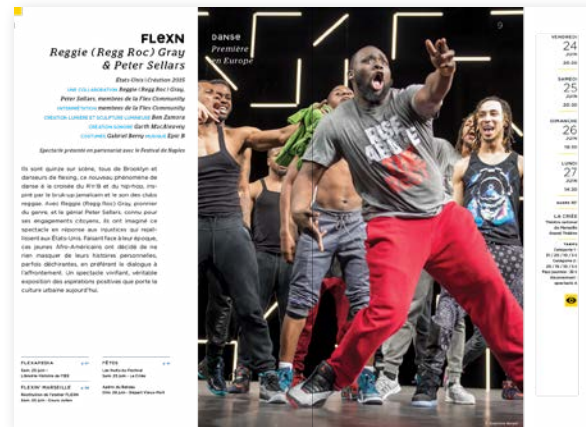

Festival de Marseille

XXIst edition (2016)

Visual, programs, promotion, collaterals, merch, web

in French (+English)