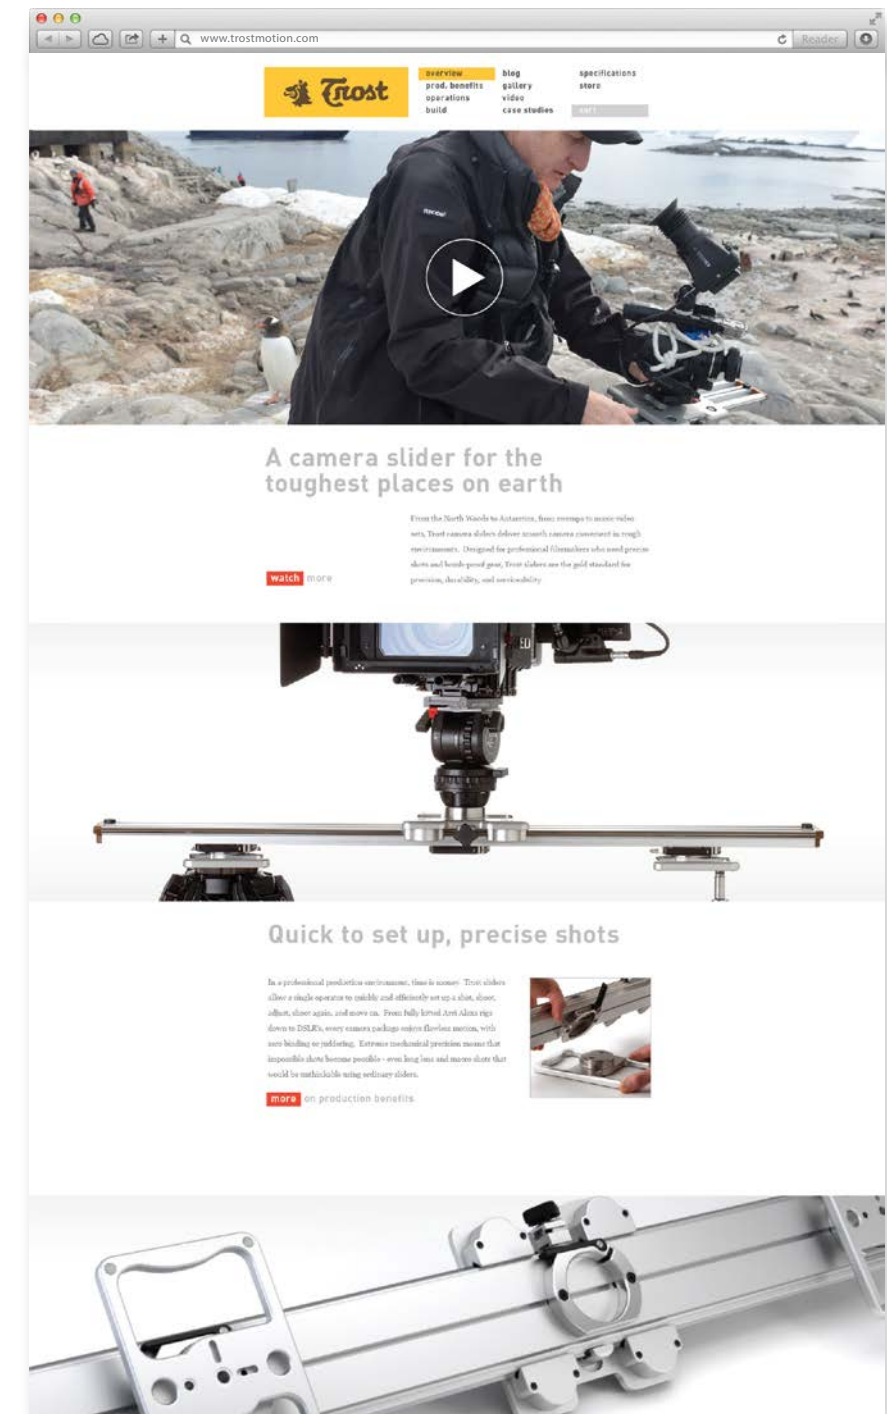

Koji

client **612 Authentic Media**

Digital color profiles captured from analog film stocks.

Identity (lettersim)
Minisite

in English

Troost

client **612 Authentic Media**

A strong identity for a rugged camera dolly slider