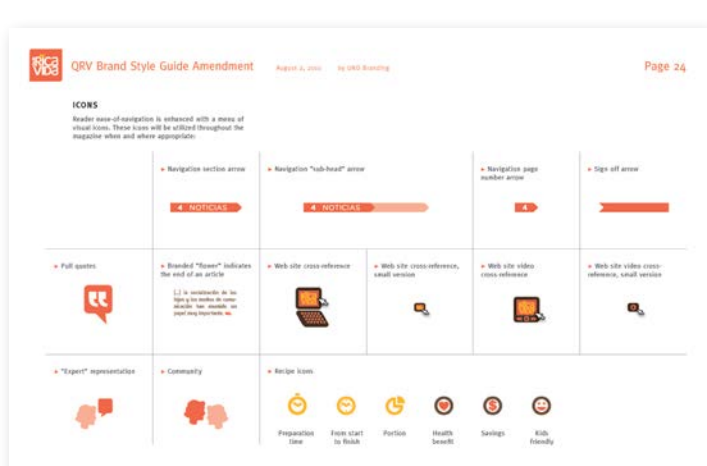

in English (+Arabic)

Publication & website style
Style Guide, incl. identity, branding,
illustrations, patterns
client **General Mills**
in Spanish
Visual brand refreshment for media
aimed at Latino mom audience.
for UNO Branding