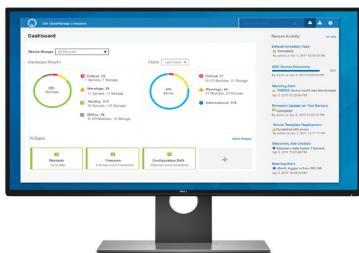

Dell EMC Solutions

When you buy a Dell EMC server, you get more than just hardware. You get access to IT solutions end-to-end. Dell and EMC bring together industry-leading expertise into a common platform to help you transform your data center. Dell EMC can deliver PowerEdge technology at any level of integration – from a best-in-breed platform, to a pre-integrated fully turnkey hybrid cloud implementation or any step in-between. Combining the PowerEdge server infrastructure with Dell Services and Financial Solutions allows you to modernize your data center faster, more affordably and with less risk.

reddot award 2017
winner

OpenManage Systems Management

Spend less time on routine maintenance and stay focused on your business-critical priorities, thanks to the intelligent automation capabilities of PowerEdge servers. OpenManage™ System Management means your servers can take care of themselves, with zero touch configuration, proactive support notification and easy system erase when it is time for systems to be retired or redeployed. With iDRAC's agent-free server management, you can utilize consistent methods to manage servers regardless of the installed OS and workloads. You can remotely manage PowerEdge servers via scripts with the new, Redfish-compliant iDRAC Restful API, Dell and third-party consoles, or legacy APIs.

Dell EMC Services

To fully implement a modern infrastructure, organizations require reliable, comprehensive IT services to drive IT transformations, accelerate adoption of new technologies and maximize productivity.